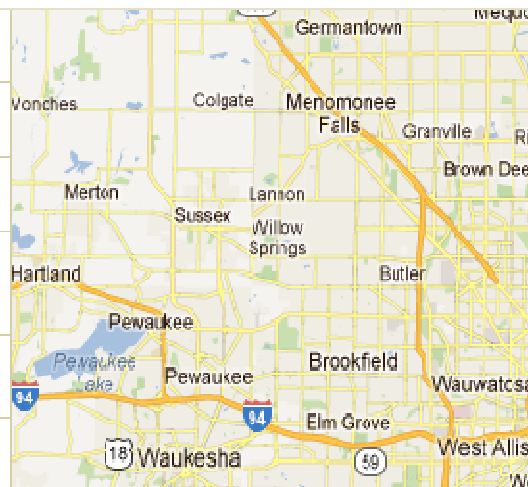

Lions Clubs International Directory Frequently Asked Questions

If a location cannot be mapped due to an incomplete address an icon will appear in the upper left hand corner of the listing for that club.

	GREATER GREENFIELD (077955) - DISTRICT 27 A1 - WI UNITED STATES
	GREENDALE (010332) - DISTRICT 27 A1 - WI UNITED STATES
	MILWAUKEE BAY VIEW (045772) - DISTRICT 27 A1 - WI UNITED STATES
	MILWAUKEE SOUTH SHORE NOON (047087) - DISTRICT 27 A1 - WI UNITED STATES
	OAK CREEK (010346) - DISTRICT 27 A1 - WI UNITED STATES
	WEST ALLIS CENTRAL (031429) - DISTRICT 27 A1 - WI UNITED STATES