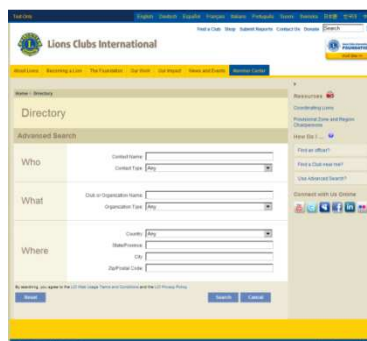

Lions Clubs International Directory Frequently Asked Questions

Frequently Asked Questions

Q: How do I find an officer in the Directory?

A: To find an officer in the Directory, click on the Directory link at the bottom of the www.lionsclubs.org web site. After logging on, the main Search page will display. From the main Search page, type the officer's name in the search box, press the Enter key or click the Search button. If you aren't sure about the spelling of the name, type the officer's title in the search box.

Alternatively, you can click the Advanced Search link to find the officer in the Directory.

Q: How do I find a Lions club near me?

A: To find a nearby Lions club, click the Find a Club link at the top of the page (www.lionsclubs.org). From the Find a Club home page type the club name or a nearby city name in the search box, press the Enter key or click the Search button. (For example, type the city – “Milwaukee” or the club name “Milwaukee Oak Creek”.)