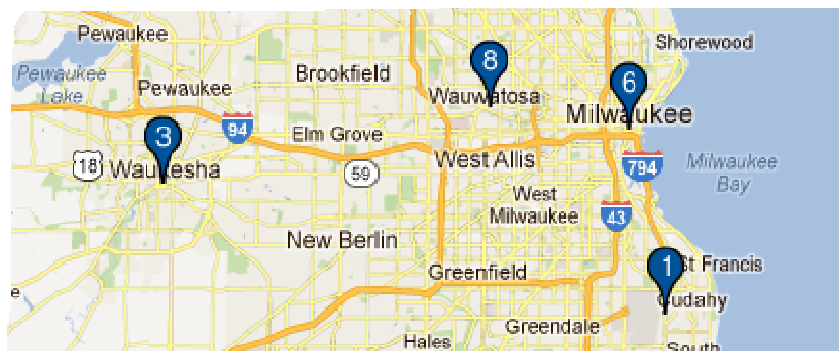

Alternatively, you can click the Advanced Search link to find the officer in the Directory.

Q: How do I find a Lions club near me?

A: To find a nearby Lions club, click the Find a Club link at the top of the page (www.lionsclubs.org). From the Find a Club home page type the club name or a nearby city name in the search box, press the Enter key or click the Search button. (For example, type the city – “Milwaukee” or the club name “Milwaukee Oak Creek”.)

Lions Clubs International Directory Frequently Asked Questions

To filter or narrow the search results, you can select or de-select the filter checkboxes.

(For example to remove Leo Clubs from the search results, click the Alpha Leo Clubs and Omega Leo Clubs filter checkboxes.)

You can also add the state or province to the search box to further narrow the search results. (For example, type the city "Milwaukee" and the state "WI" in the search box. The search results will only list clubs located in Milwaukee or clubs with the text Milwaukee in the club name and WI in the club or meeting location.)

Once the search has returned results, you have the option of viewing the results in a map or list

Map View

Lions Clubs International Directory Frequently Asked Questions

List View

MILWAUKEE BAY VIEW (045772) - District 27 A1 - WI UNITED STATES	
 <p>2012-2013 Club President LYN M GRAZIANO MILWAUKEE WI 53207 1870 UNITED STATES</p>	<p>Meetings 2nd Wednesday 19:00 WB BOTTLE COMPANY 3400 SOUTH CLEMENT AVE MILWAUKEE WI</p>
OAK CREEK (010346) - District 27 A1 - WI UNITED STATES	
 <p>2011-2012 Club President NANCY ANN FINCH MILWAUKEE WI 53202 UNITED STATES</p>	<p>Meetings 2nd Monday 19:00 SOUTH WOODS RESTAURANT 5404 SOUTH PENNSYLVANIA AVENUE CUDAHY WI</p>