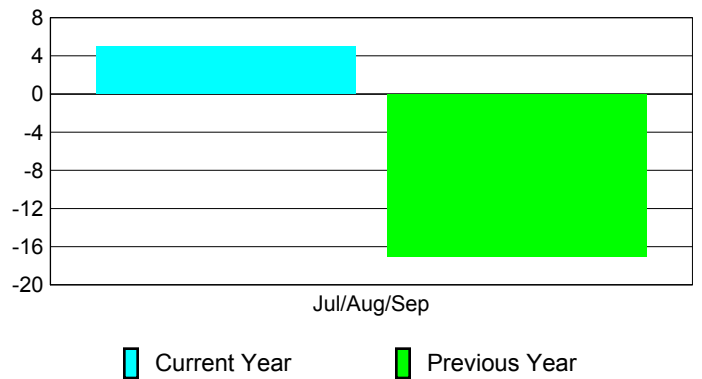

Comparison of Membership Gain/Loss

Current Year Compared to the Previous Year