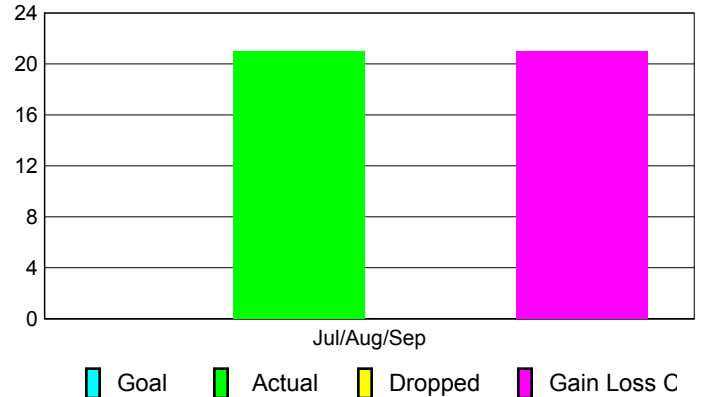

Membership Results 2010-2011

Goal, New, Dropped, Gain/Loss