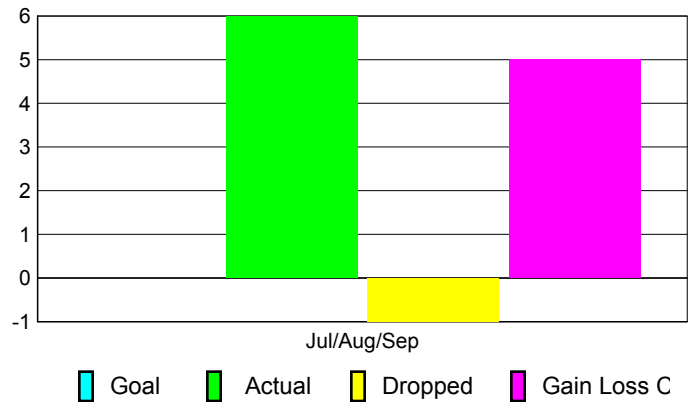

Membership Results 2010-2011

Goal, New, Dropped, Gain/Loss