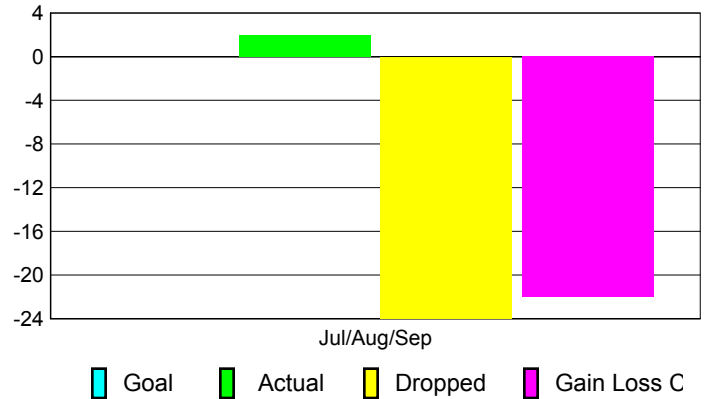

Membership Results 2010-2011

Goal, New, Dropped, Gain/Loss