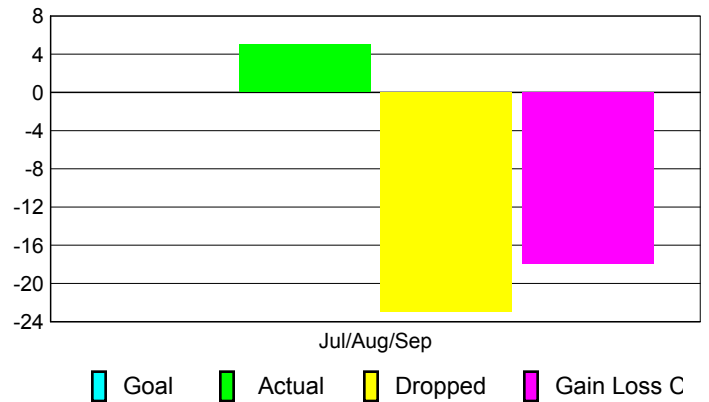

Membership Results 2010-2011

Goal, New, Dropped, Gain/Loss