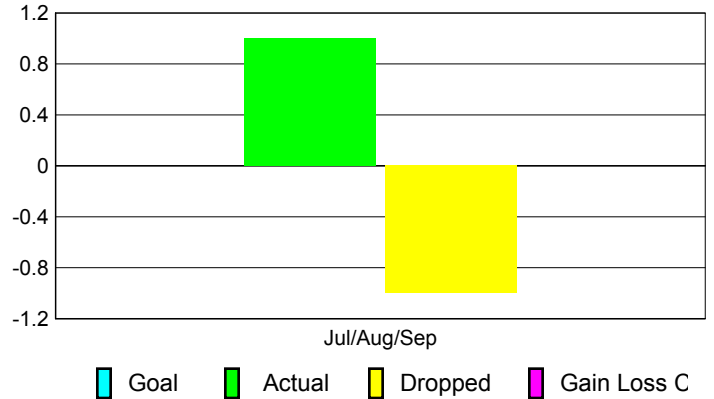

Membership Results 2010-2011

Goal, New, Dropped, Gain/Loss