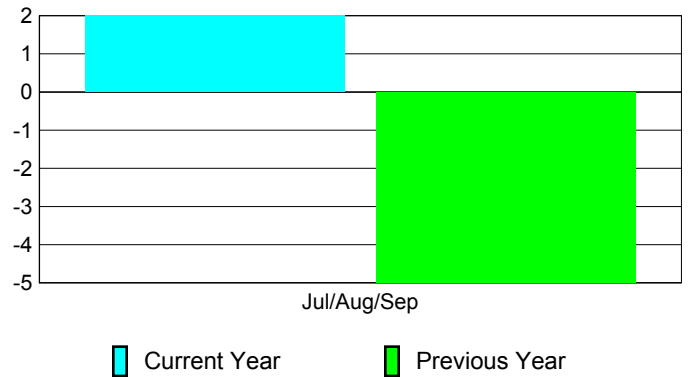

Comparison of Membership Gain/Loss

Current Year Compared to the Previous Year