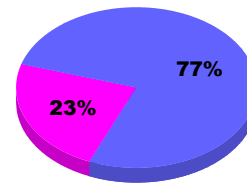

Gender Comparison 2010-2011

Jul/Aug/Sep

Legend: Male (Blue), Female (Magenta)