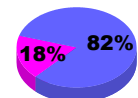

Oct/Nov/Dec