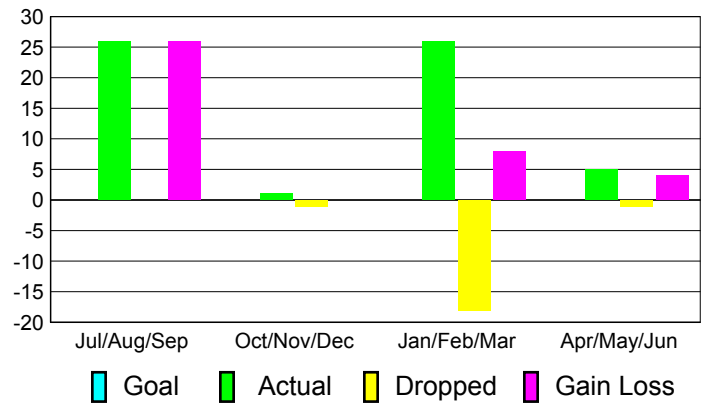

Membership Results 2010-2011

Goal, New, Dropped, Gain/Loss

Comparison of Membership Gain/Loss

Current Year Compared to the Previous Year