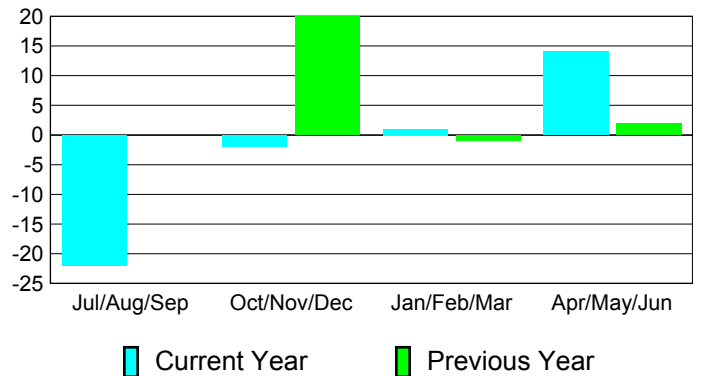

Gender Comparison 2010-2011

Jul/Aug/Sep

Oct/Nov/Dec

Jan/Feb/Mar

Apr/May/Jun

■ Male

■ Female