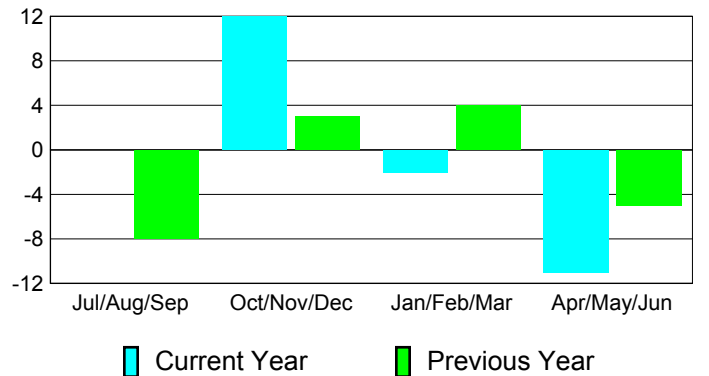

YTD Status Quo Clubs 2010-2011

Status Quo Clubs Compared to Status Quo Members

Gender Comparison 2010-2011

Jul/Aug/Sep

Oct/Nov/Dec

Jan/Feb/Mar

Apr/May/Jun

Male