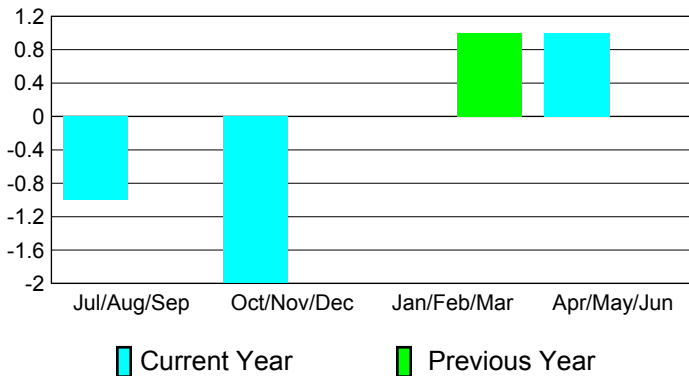

2010-2011 GMT Reports for District (or Undistricted) **MONGOLIA**

GMT: **PAUL CHOR HO FAN**

Location: **MONGOLIA**

GMT CA: **5**

CLUBS

Club Results
2010-2011

Clubs
2009-2010

Month	New Club Goal	Actual New Clubs	Actual Dropped Clubs	Gain/Loss of Clubs	Gain/Loss of Clubs
Jul/Aug/Sep	0	0	-1	-1	0
Oct/Nov/Dec	0	0	-2	-2	0
Jan/Feb/Mar	0	0	0	0	1
Apr/May/June	0	1	0	1	0
Totals	0	1	-3	-2	1

Club Results 2010-2011

Goal, New, Dropped, Gain/Loss

Comparison of Club Gain/Loss

Current Year Compared to the Previous Year

YTD Status Quo Clubs 2010-2011

Status Quo Clubs Compared to Status Quo Members

MEMBERSHIP

Membership Results
2010-2011

Membership
2009-2010

Month	Net Memb Goal	Actual New Memb	Actual Dropped Memb	Gain/Loss of Memb	Gain/Loss of Memb
Jul/Aug/Sep	0	1	-17	-16	-2
Oct/Nov/Dec	0	0	-39	-39	-17
Jan/Feb/Mar	0	2	-12	-10	22
Apr/May/June	0	26	-1	25	-3
Totals	0	29	-69	-40	0

Membership Results 2010-2011

Goal, New, Dropped, Gain/Loss

Comparison of Membership Gain/Loss

Current Year Compared to the Previous Year

Gender Comparison 2010-2011

Jul/Aug/Sep

Oct/Nov/Dec

Jan/Feb/Mar

Apr/May/June

Male

Female