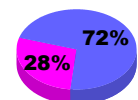

Oct/Nov/Dec