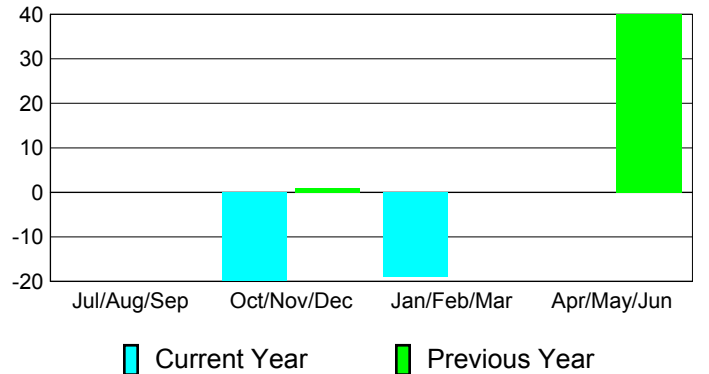

Gender Comparison 2010-2011

Jul/Aug/Sep

Oct/Nov/Dec

Jan/Feb/Mar

Apr/May/June

■ Male

■ Female