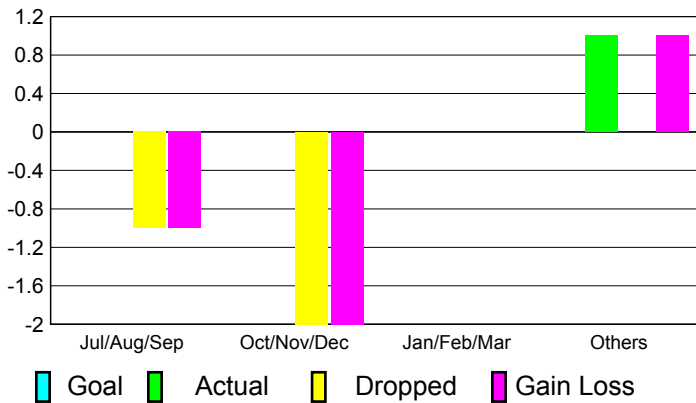

2010-2011 GMT Reports for District (or Undistricted) **MONGOLIA**

GMT: **PAUL CHOR HO FAN**

Location: **MONGOLIA**

GMT CA: **5**

CLUBS

Club Results
2010-2011

Clubs
2009-2010

Month	New Club Goal	Actual New Clubs	Actual Dropped Clubs	Gain/Loss of Clubs	Gain/Loss of Clubs
Jul/Aug/Sep	0	0	-1	-1	0
Oct/Nov/Dec	0	0	-2	-2	0
Jan/Feb/Mar	0	0	0	0	1
Apr/May/June	0	1	0	1	0
Totals	0	1	-3	-2	1

Club Results 2010-2011

Goal, New, Dropped, Gain/Loss

Comparison of Club Gain/Loss

Current Year Compared to the Previous Year