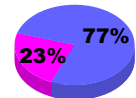

Apr/May/Jun

Legend: Male (Blue), Female (Purple)