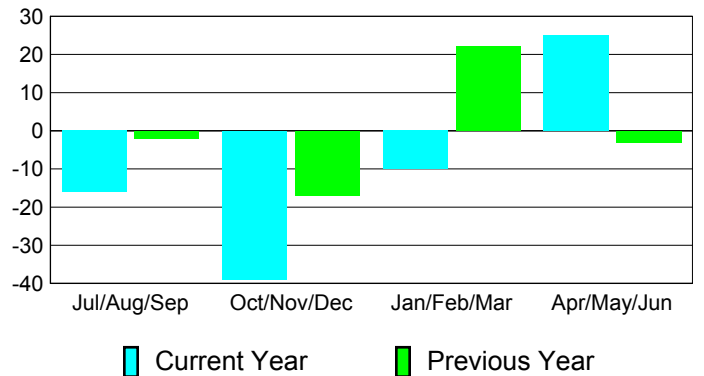

Gender Comparison 2010-2011

Jul/Aug/Sep

Oct/Nov/Dec

Jan/Feb/Mar

Apr/May/June

Male

Female