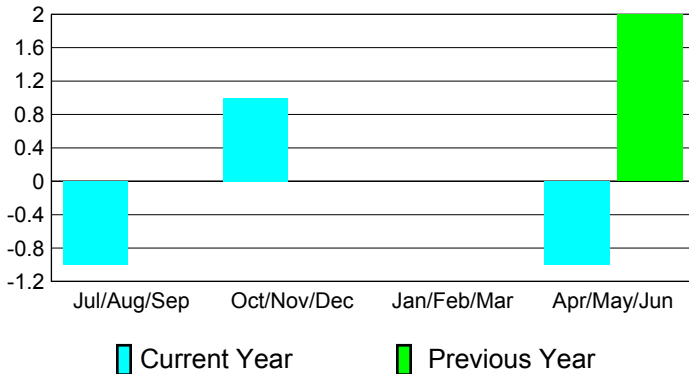

2010-2011 GMT Reports for District (or Undistricted) REP OF MOLDOVA

GMT: Klaus Tang

Location: REP OF MOLDOVA

GMT CA: 4

CLUBS

Club Results
2010-2011

Clubs
2009-2010

Month	New Club Goal	Actual New Clubs	Actual Dropped Clubs	Gain/Loss of Clubs	Gain/Loss of Clubs
Jul/Aug/Sep	0	0	-1	-1	0
Oct/Nov/Dec	0	1	0	1	0
Jan/Feb/Mar	0	0	0	0	0
Apr/May/Jun	0	0	-1	-1	2
Totals	0	1	-2	-1	2

Club Results 2010-2011

Goal, New, Dropped, Gain/Loss

Comparison of Club Gain/Loss

Current Year Compared to the Previous Year

YTD Status Quo Clubs 2010-2011

Status Quo Clubs Compared to Status Quo Members

MEMBERSHIP

Membership Results
2010-2011

Membership
2009-2010

Month	Net Memb Goal	Actual New Memb	Actual Dropped Memb	Gain/Loss of Memb	Gain/Loss of Memb
Jul/Aug/Sep	0	0	-22	-22	0
Oct/Nov/Dec	0	22	-2	20	9
Jan/Feb/Mar	0	0	-2	-2	-1
Apr/May/Jun	0	2	-28	-26	51
Totals	0	24	-54	-30	59

Membership Results 2010-2011

Goal, New, Dropped, Gain/Loss

Comparison of Membership Gain/Loss

Current Year Compared to the Previous Year

Gender Comparison 2010-2011

Jul/Aug/Sep

Oct/Nov/Dec

Jan/Feb/Mar

Apr/May/Jun

Male

Female