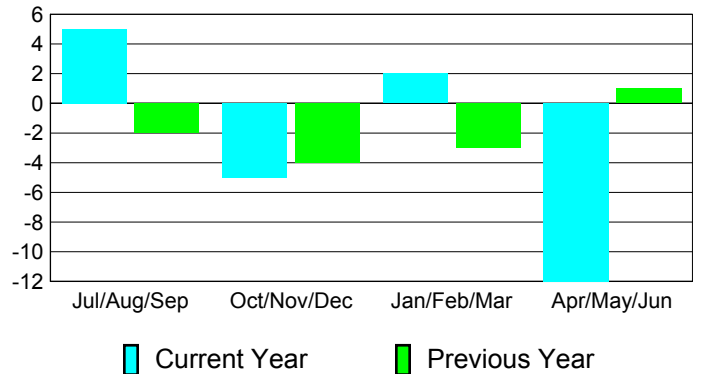

Gender Comparison 2010-2011

Jul/Aug/Sep

Oct/Nov/Dec

Jan/Feb/Mar

Apr/May/Jun

Male

Female