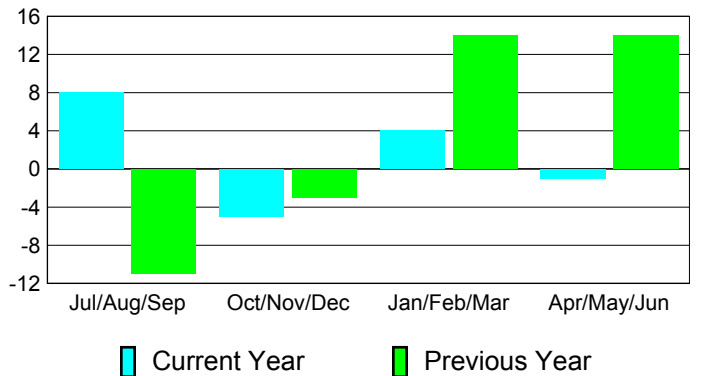

Gender Comparison 2010-2011

Jul/Aug/Sep

Oct/Nov/Dec

Jan/Feb/Mar

Apr/May/Jun

Male

Female