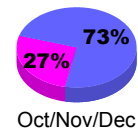

Oct/Nov/Dec