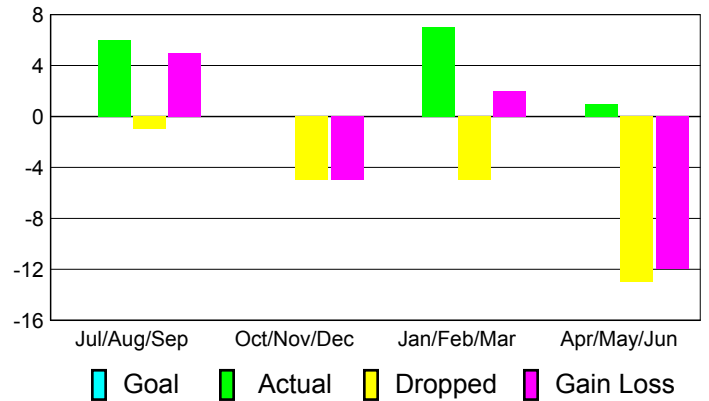

Membership Results 2010-2011

Goal, New, Dropped, Gain/Loss

Comparison of Membership Gain/Loss

Current Year Compared to the Previous Year