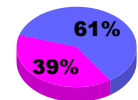

Apr/May/June

Male

Female

2010-2011 GMT Reports for District (or Undistricted) **HAITI**

GMT: **JACQUES 'JACK' VERBEKE** Location: **HAITI**

GMT CA: **4**

CLUBS

Club Results
2010-2011