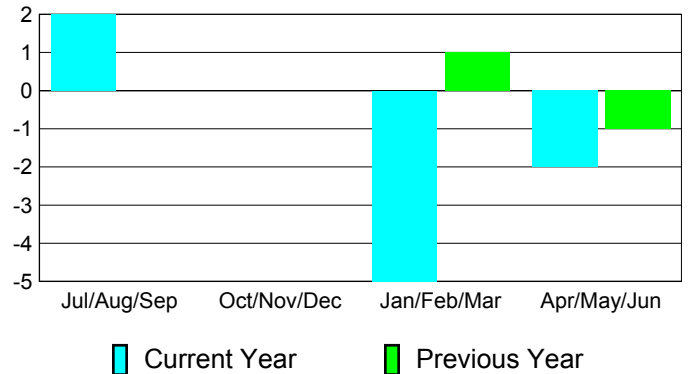

Gender Comparison 2010-2011

Jul/Aug/Sep

Oct/Nov/Dec

Jan/Feb/Mar

Apr/May/Jun

Male

Female