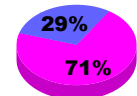

Apr/May/Jun

Male

Female