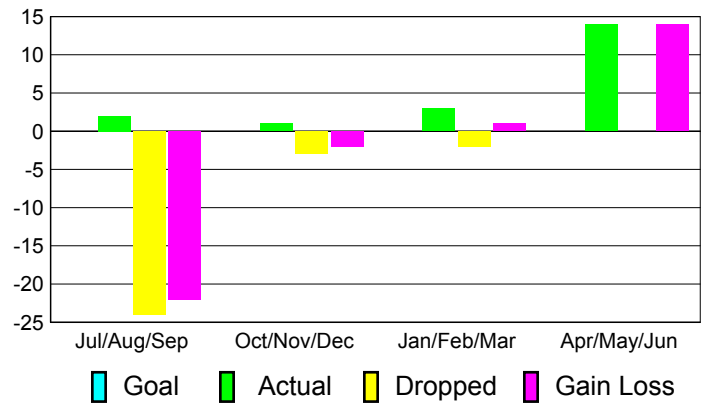

Membership Results 2010-2011

Goal, New, Dropped, Gain/Loss

Comparison of Membership Gain/Loss

Current Year Compared to the Previous Year