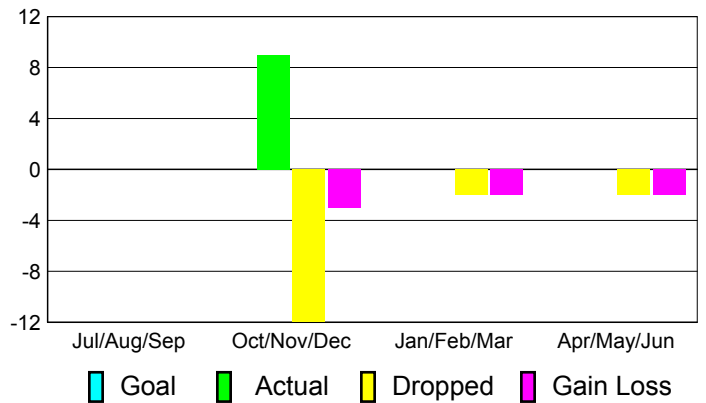

Membership Results 2010-2011

Goal, New, Dropped, Gain/Loss

Comparison of Membership Gain/Loss

Current Year Compared to the Previous Year