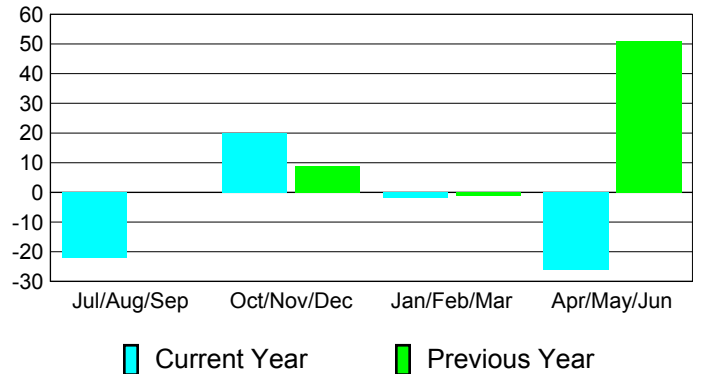

Gender Comparison 2010-2011

Jul/Aug/Sep

Oct/Nov/Dec

Jan/Feb/Mar

Apr/May/Jun

Male

Female