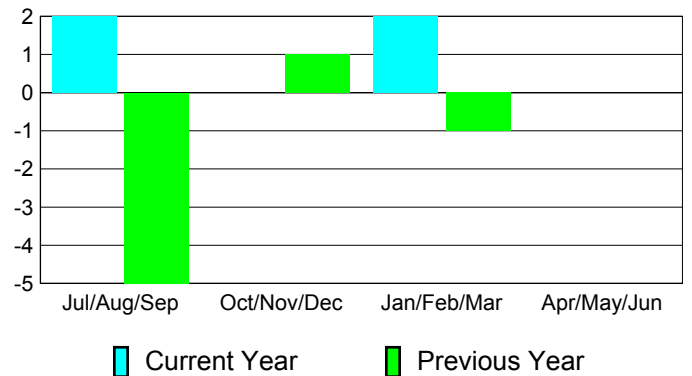

YTD Status Quo Clubs 2010-2011

Status Quo Clubs Compared to Status Quo Members

Gender Comparison 2010-2011

Jul/Aug/Sep

Oct/Nov/Dec

Jan/Feb/Mar

Apr/May/Jun

Male