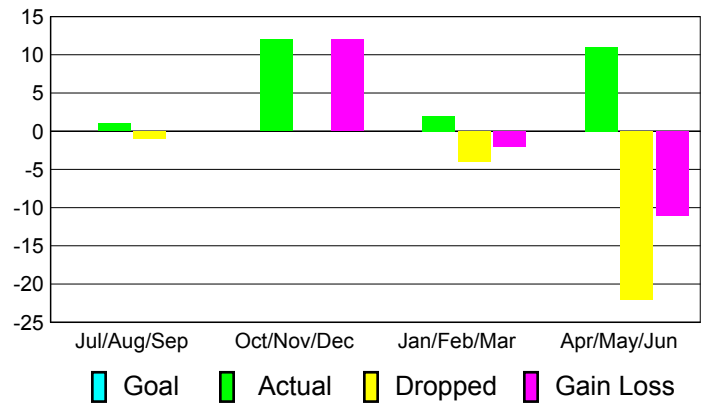

Membership Results 2010-2011

Goal, New, Dropped, Gain/Loss