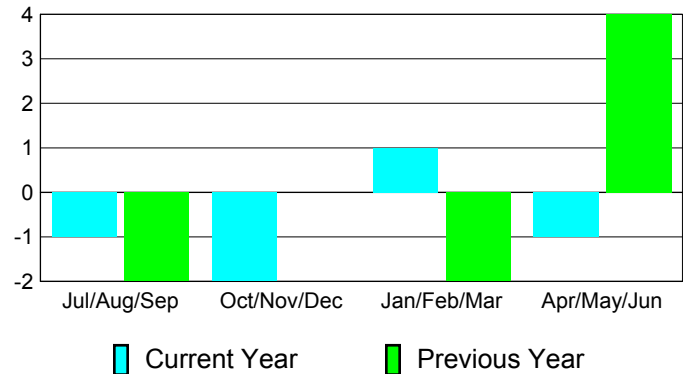

Gender Comparison 2010-2011

Jul/Aug/Sep

Oct/Nov/Dec

Jan/Feb/Mar

Apr/May/Jun

Male

Female