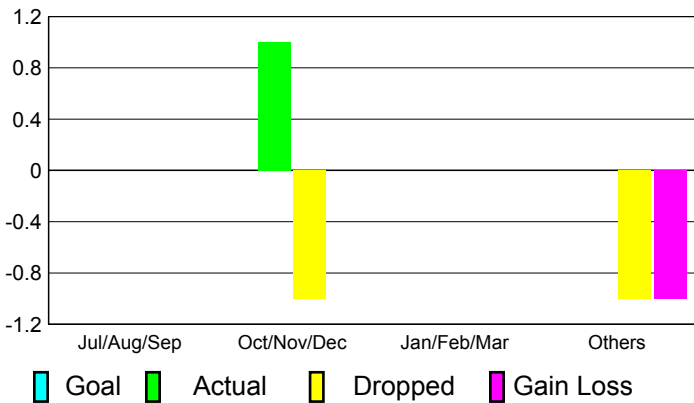

2010-2011 GMT Reports for District (or Undistricted) REP OF GEORGIA

GMT: Klaus Tang

Location: REP OF GEORGIA

GMT CA: 4

CLUBS

Club Results
2010-2011

Clubs
2009-2010

Month	New Club Goal	Actual New Clubs	Actual Dropped Clubs	Gain/Loss of Clubs	Gain/Loss of Clubs
Jul/Aug/Sep	0	0	0	0	0
Oct/Nov/Dec	0	1	-1	0	0
Jan/Feb/Mar	0	0	0	0	0
Apr/May/June	0	0	-1	-1	0
Totals	0	1	-2	-1	0

Club Results 2010-2011

Goal, New, Dropped, Gain/Loss

Comparison of Club Gain/Loss

Current Year Compared to the Previous Year