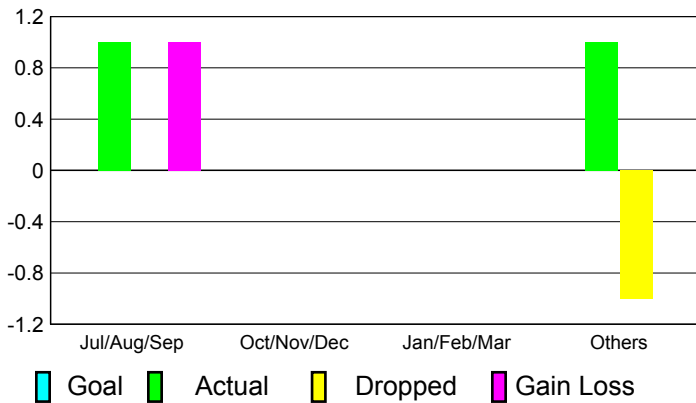

2010-2011 GMT Reports for District (or Undistricted) **HAITI**

GMT: **JACQUES 'JACK' VERBEKE** Location: **HAITI**

GMT CA: **4**

CLUBS

Club Results
2010-2011

Clubs
2009-2010

Month	New Club Goal	Actual New Clubs	Actual Dropped Clubs	Gain/Loss of Clubs	Gain/Loss of Clubs
Jul/Aug/Sep	0	1	0	1	0
Oct/Nov/Dec	0	0	0	0	0
Jan/Feb/Mar	0	0	0	0	0
Apr/May/June	0	1	-1	0	2
Totals	0	2	-1	1	2

Club Results 2010-2011

Goal, New, Dropped, Gain/Loss

Comparison of Club Gain/Loss

Current Year Compared to the Previous Year