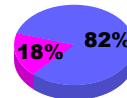

Jan/Feb/Mar