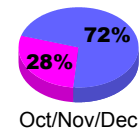

Oct/Nov/Dec