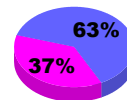

Jan/Feb/Mar