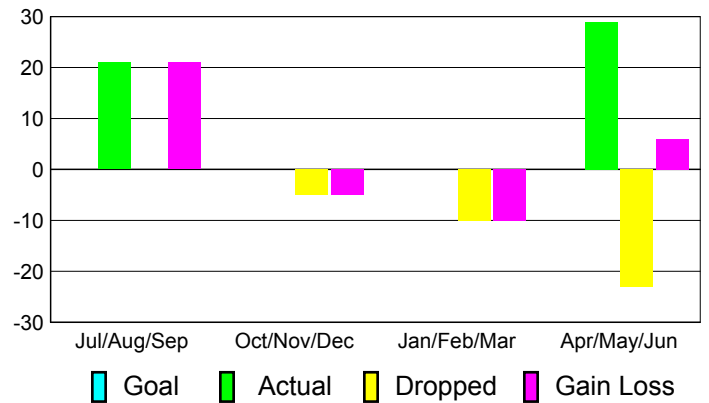

Membership Results 2010-2011

Goal, New, Dropped, Gain/Loss

Comparison of Membership Gain/Loss

Current Year Compared to the Previous Year