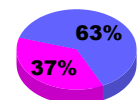

Oct/Nov/Dec