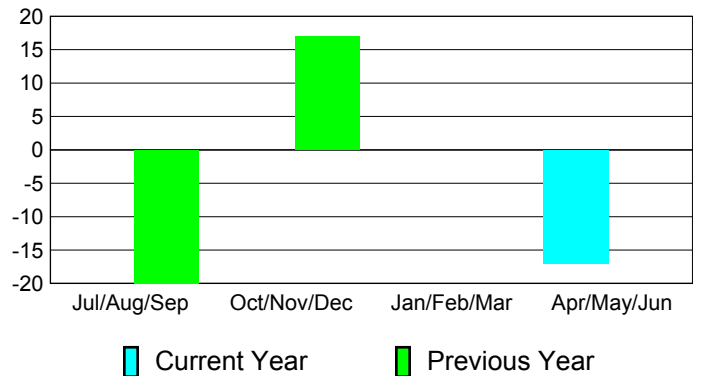

Gender Comparison 2010-2011

Jul/Aug/Sep

Oct/Nov/Dec

Jan/Feb/Mar

Apr/May/June

Male

Female