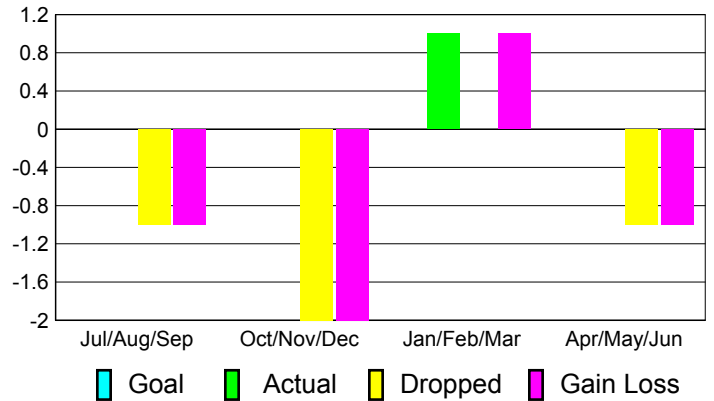

Membership Results 2010-2011

Goal, New, Dropped, Gain/Loss

Comparison of Membership Gain/Loss

Current Year Compared to the Previous Year