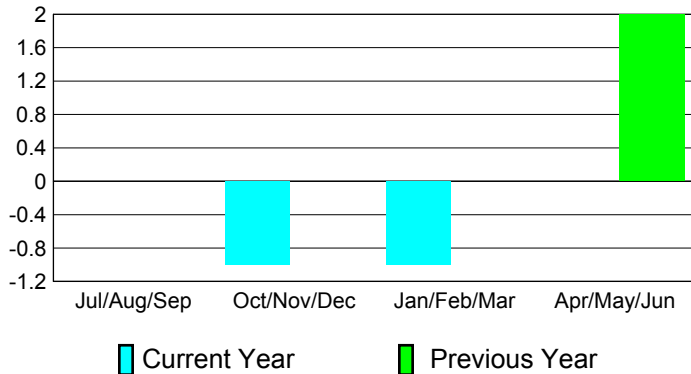

2010-2011 GMT Reports for District (or Undistricted) **ARMENIA**

GMT: Klaus Tang

Location: ARMENIA

GMT CA: 4

CLUBS

Club Results
2010-2011

Clubs
2009-2010

Month	New Club Goal	Actual New Clubs	Actual Dropped Clubs	Gain/Loss of Clubs	Gain/Loss of Clubs
Jul/Aug/Sep	0	0	0	0	0
Oct/Nov/Dec	0	0	-1	-1	0
Jan/Feb/Mar	0	0	-1	-1	0
Apr/May/June	0	0	0	0	2
Totals	0	0	-2	-2	2

Club Results 2010-2011

Goal, New, Dropped, Gain/Loss

Comparison of Club Gain/Loss

Current Year Compared to the Previous Year

YTD Status Quo Clubs 2010-2011

Status Quo Clubs Compared to Status Quo Members

MEMBERSHIP

Membership Results
2010-2011

Membership
2009-2010

Month	Net Memb Goal	Actual New Memb	Actual Dropped Memb	Gain/Loss of Memb	Gain/Loss of Memb
Jul/Aug/Sep	0	0	0	0	0
Oct/Nov/Dec	0	0	-20	-20	1
Jan/Feb/Mar	0	1	-20	-19	0
Apr/May/June	0	14	-14	0	40
Totals	0	15	-54	-39	41

Membership Results 2010-2011

Goal, New, Dropped, Gain/Loss

Comparison of Membership Gain/Loss

Current Year Compared to the Previous Year

Gender Comparison 2010-2011

Jul/Aug/Sep

Oct/Nov/Dec

Jan/Feb/Mar

Apr/May/June

■ Male

■ Female