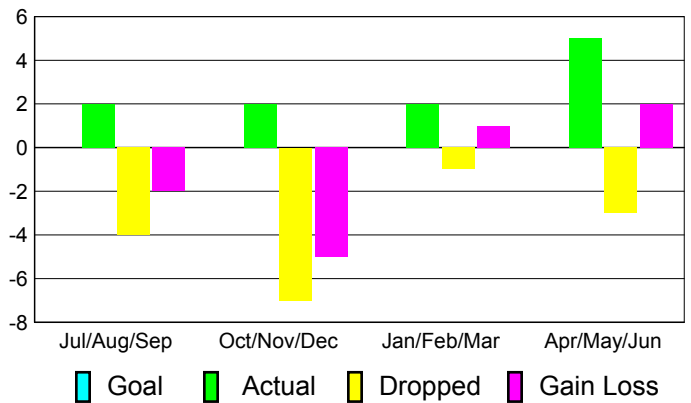

Membership Results 2010-2011

Goal, New, Dropped, Gain/Loss