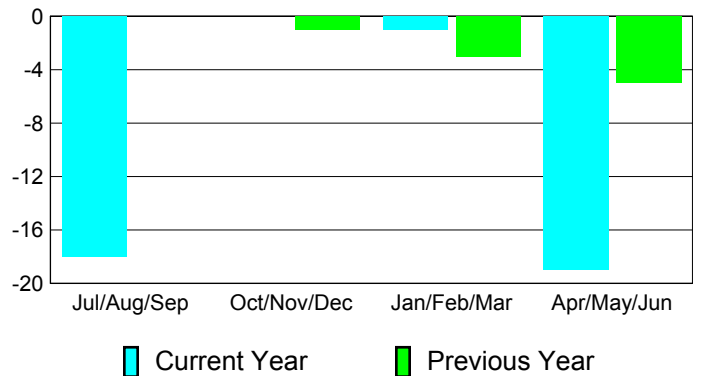

Gender Comparison 2010-2011

Jul/Aug/Sep

Oct/Nov/Dec

Jan/Feb/Mar

Apr/May/June

Male

Female