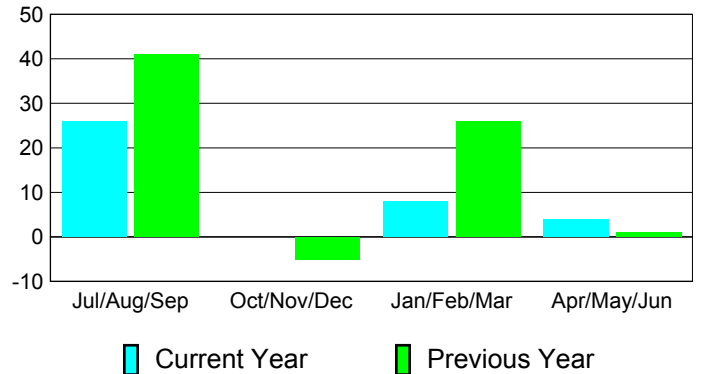

Gender Comparison 2010-2011

Jul/Aug/Sep

Oct/Nov/Dec

Jan/Feb/Mar

Apr/May/June

Male

Female