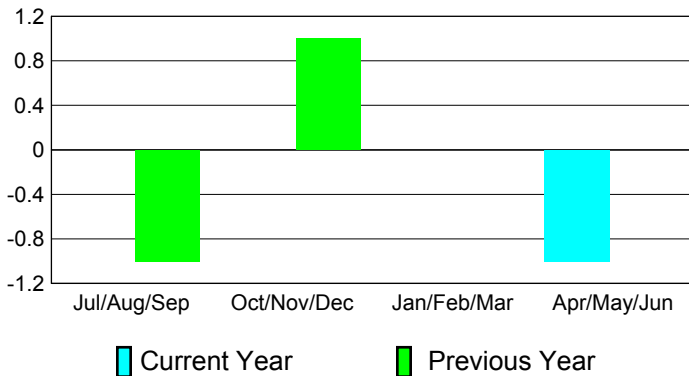

2010-2011 GMT Reports for District (or Undistricted) **REP OF THE SUDAN**

GMT: **SALIM J MOUSSAN**

Location: **REP OF THE SUDAN**

GMT CA: **6**

CLUBS

**Club Results
2010-2011**

**Clubs
2009-2010**

Month	New Club Goal	Actual New Clubs	Actual Dropped Clubs	Gain/Loss of Clubs	Gain/Loss of Clubs
Jul/Aug/Sep	0	0	0	0	-1
Oct/Nov/Dec	0	0	0	0	1
Jan/Feb/Mar	0	0	0	0	0
Apr/May/June	0	0	-1	-1	0
Totals	0	0	-1	-1	0

Club Results 2010-2011

Goal, New, Dropped, Gain/Loss

Comparison of Club Gain/Loss

Current Year Compared to the Previous Year

YTD Status Quo Clubs 2010-2011

Status Quo Clubs Compared to Status Quo Members

MEMBERSHIP

**Membership Results
2010-2011**

**Membership
2009-2010**

Month	Net Memb Goal	Actual New Memb	Actual Dropped Memb	Gain/Loss of Memb	Gain/Loss of Memb
Jul/Aug/Sep	0	0	0	0	-20
Oct/Nov/Dec	0	0	0	0	17
Jan/Feb/Mar	0	0	0	0	0
Apr/May/June	0	0	-17	-17	0
Totals	0	0	-17	-17	-3

Membership Results 2010-2011

Goal, New, Dropped, Gain/Loss

Comparison of Membership Gain/Loss

Current Year Compared to the Previous Year

Gender Comparison 2010-2011

Jul/Aug/Sep

Oct/Nov/Dec

Jan/Feb/Mar

Apr/May/June

Male

Female