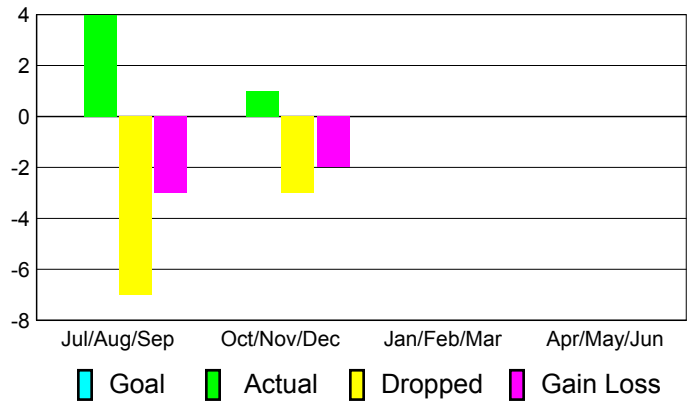

Membership Results 2010-2011

Goal, New, Dropped, Gain/Loss