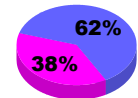

Apr/May/Jun

Male

Female