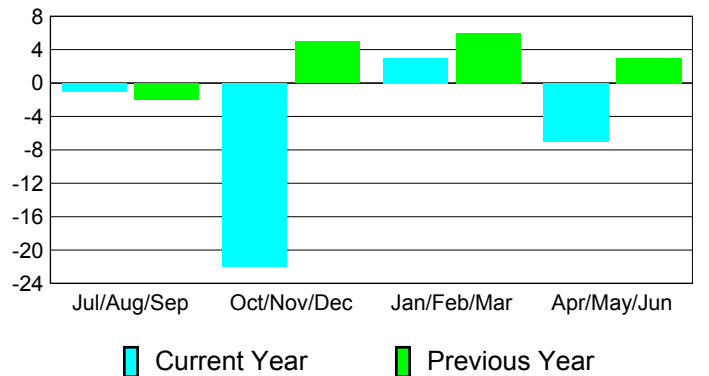

Gender Comparison 2010-2011

Jul/Aug/Sep

Oct/Nov/Dec

Jan/Feb/Mar

Apr/May/June

Male

Female