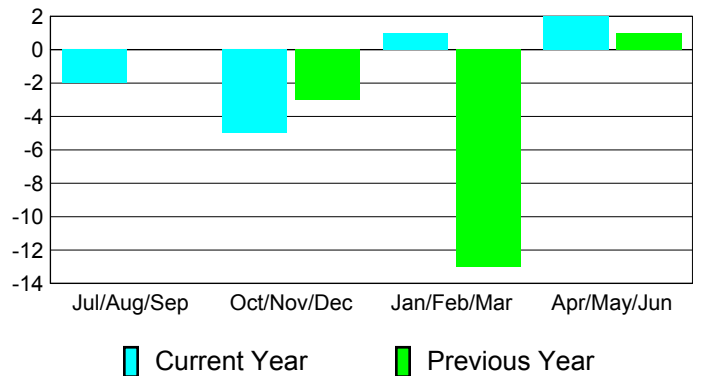

YTD Status Quo Clubs 2010-2011

Status Quo Clubs Compared to Status Quo Members

Gender Comparison 2010-2011

Jul/Aug/Sep

Oct/Nov/Dec

Jan/Feb/Mar

Apr/May/Jun

Male