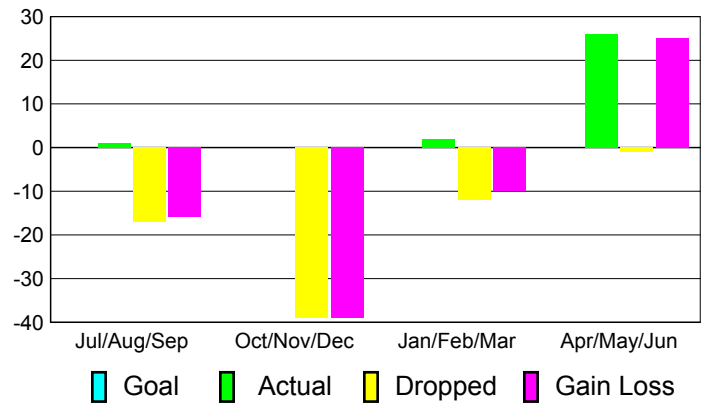

Membership Results 2010-2011

Goal, New, Dropped, Gain/Loss

Comparison of Membership Gain/Loss

Current Year Compared to the Previous Year