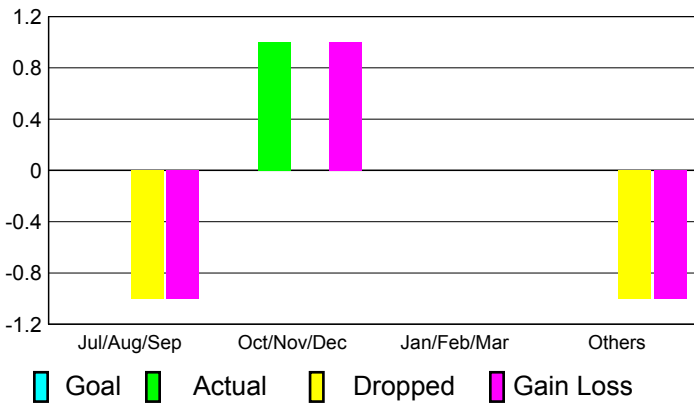

2010-2011 GMT Reports for District (or Undistricted) REP OF MOLDOVA

GMT: Klaus Tang

Location: REP OF MOLDOVA

GMT CA: 4

CLUBS

Club Results
2010-2011

Clubs
2009-2010

Month	New Club Goal	Actual New Clubs	Actual Dropped Clubs	Gain/Loss of Clubs	Gain/Loss of Clubs
Jul/Aug/Sep	0	0	-1	-1	0
Oct/Nov/Dec	0	1	0	1	0
Jan/Feb/Mar	0	0	0	0	0
Apr/May/Jun	0	0	-1	-1	2
Totals	0	1	-2	-1	2

Club Results 2010-2011

Goal, New, Dropped, Gain/Loss

Comparison of Club Gain/Loss

Current Year Compared to the Previous Year