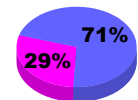

Apr/May/June

Male

Female