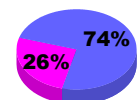

Oct/Nov/Dec