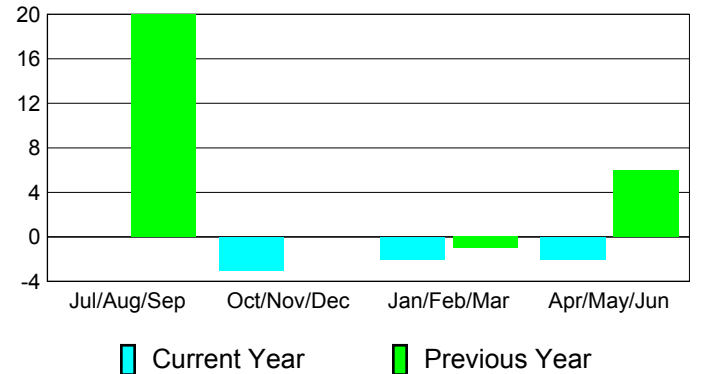

Gender Comparison 2010-2011

Jul/Aug/Sep

Oct/Nov/Dec

Jan/Feb/Mar

Apr/May/Jun

Male

Female