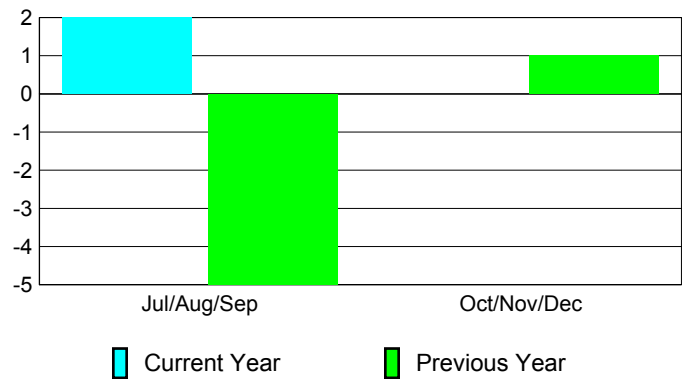

Comparison of Membership Gain/Loss

Current Year Compared to the Previous Year