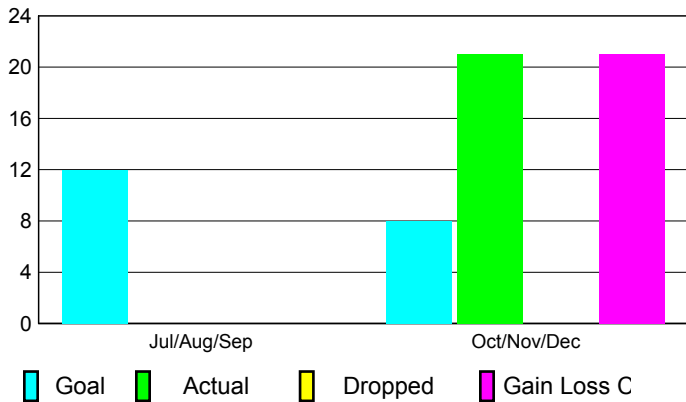

2010-2011 GMT Reports for District (or Undistricted) CHINA

GMT: PAUL CHOR HO FAN

Location: CHINA

GMT CA: 5

CLUBS

Club Results
2010-2011

Clubs
2009-2010

Month	New Club Goal	Actual New Clubs	Actual Dropped Clubs	Gain/Loss of Clubs	Gain/Loss of Clubs
Jul/Aug/Sep	12	0	0	0	0
Oct/Nov/Dec	8	21	0	21	0
Totals	20	21	0	21	0

Club Results 2010-2011

Goal, New, Dropped, Gain/Loss