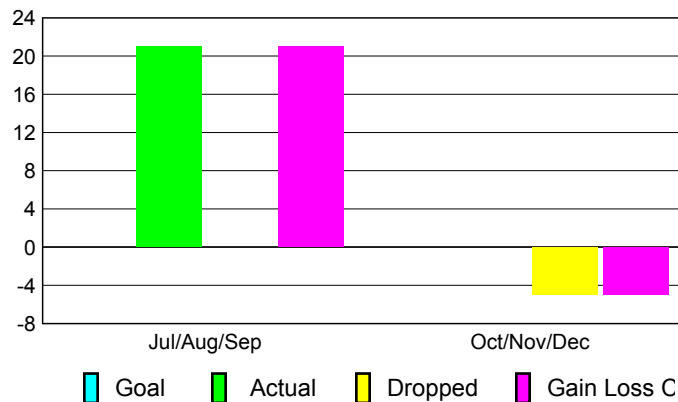

Membership Results 2010-2011

Goal, New, Dropped, Gain/Loss