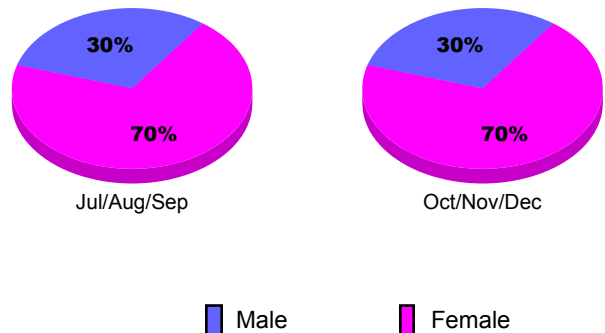

Membership Results 2010-2011

Goal, New, Dropped, Gain/Loss

Comparison of Membership Gain/Loss

Current Year Compared to the Previous Year

Gender Comparison 2010-2011

2010-2011 GMT Reports for District (or Undistricted) **BOSNIA & HERZEGOVINA**