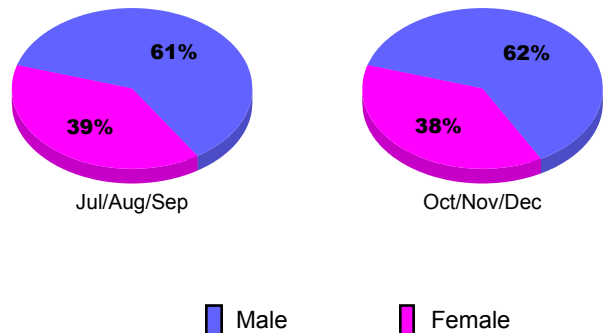

Gender Comparison 2010-2011