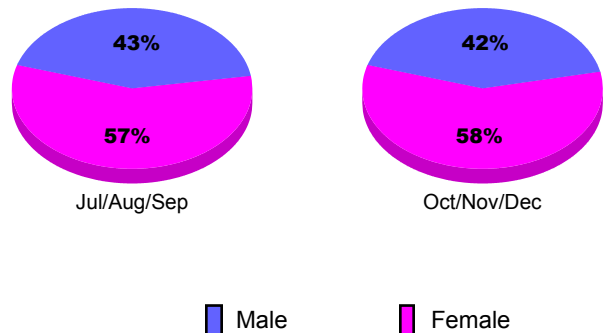

Membership Results 2010-2011

Goal, New, Dropped, Gain/Loss

Comparison of Membership Gain/Loss

Current Year Compared to the Previous Year

Gender Comparison 2010-2011

2010-2011 GMT Reports for District (or Undistricted) **REP OF MOLDOVA**