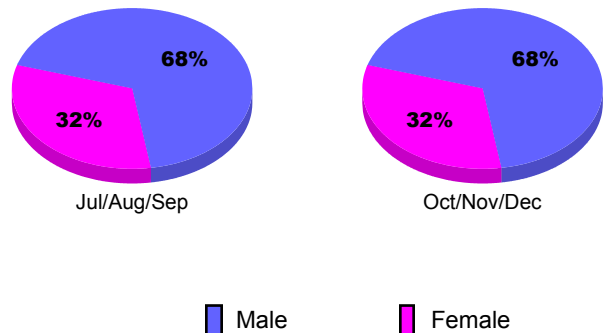

Gender Comparison 2010-2011