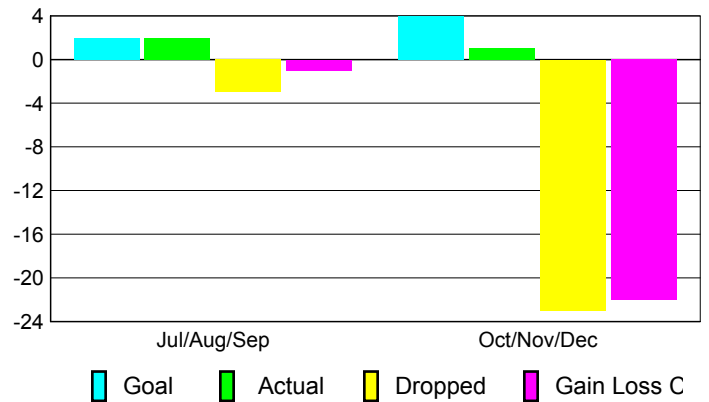

Membership Results 2010-2011

Goal, New, Dropped, Gain/Loss