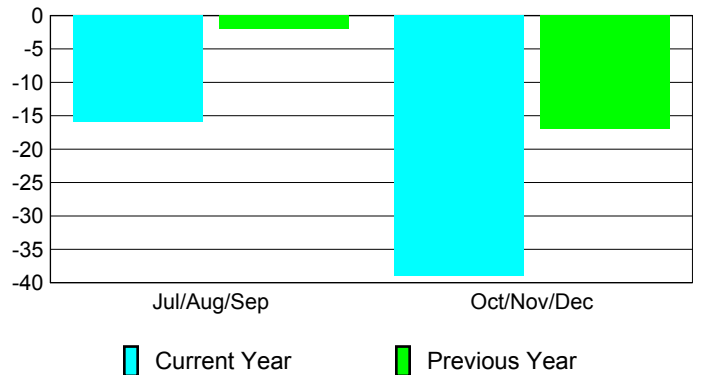

Comparison of Membership Gain/Loss

Current Year Compared to the Previous Year