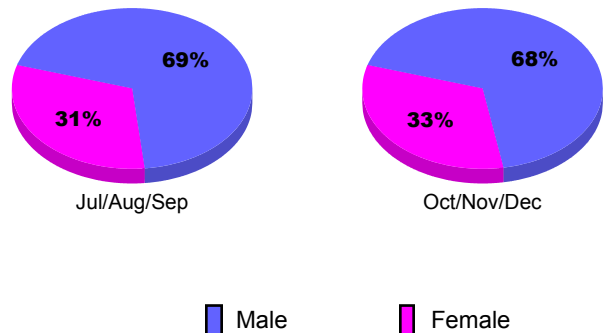

Gender Comparison 2010-2011