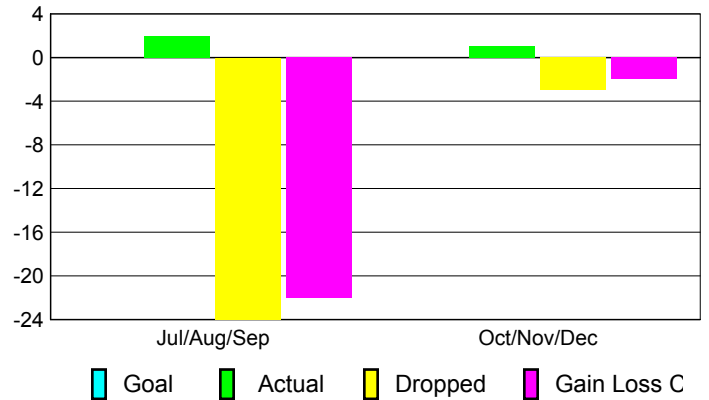

Membership Results 2010-2011

Goal, New, Dropped, Gain/Loss