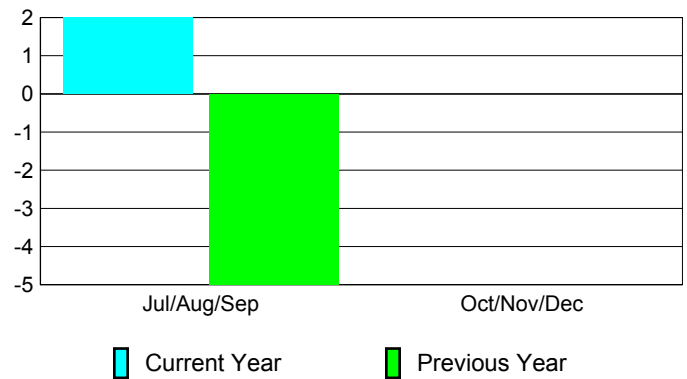

Comparison of Membership Gain/Loss

Current Year Compared to the Previous Year