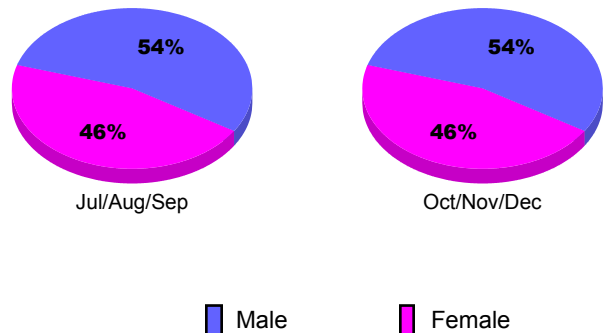

Gender Comparison 2010-2011