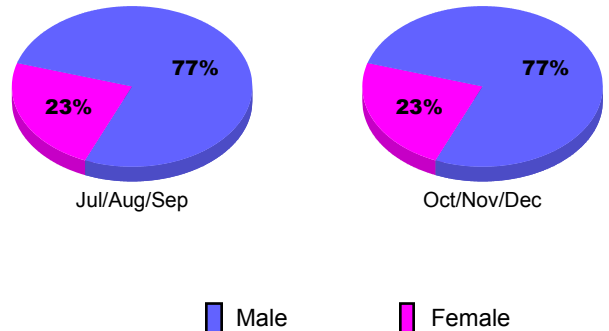

YTD Status Quo Clubs 2010-2011

Status Quo Clubs Compared to Status Quo Members

Gender Comparison 2010-2011

2010-2011 GMT Reports for District (or Undistricted) **ARMENIA**

GMT: **Klaus Tang**

Location: **ARMENIA**