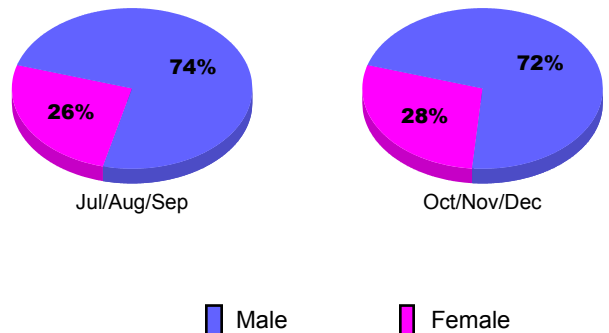

Membership Results 2010-2011

Goal, New, Dropped, Gain/Loss

Comparison of Membership Gain/Loss

Current Year Compared to the Previous Year

Gender Comparison 2010-2011

2010-2011 GMT Reports for District (or Undistricted) **REP OF LATVIA**