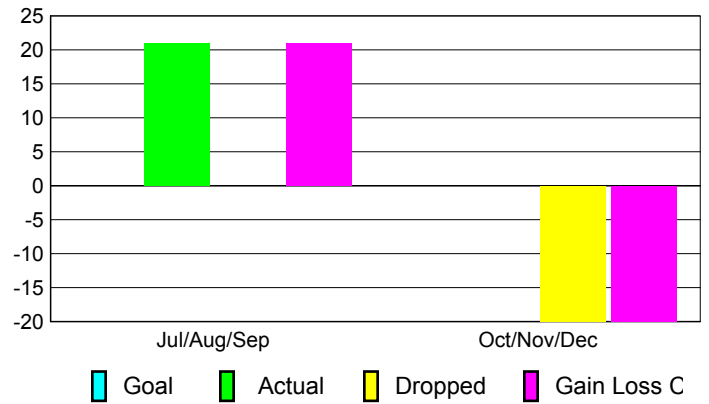

Membership Results 2010-2011

Goal, New, Dropped, Gain/Loss