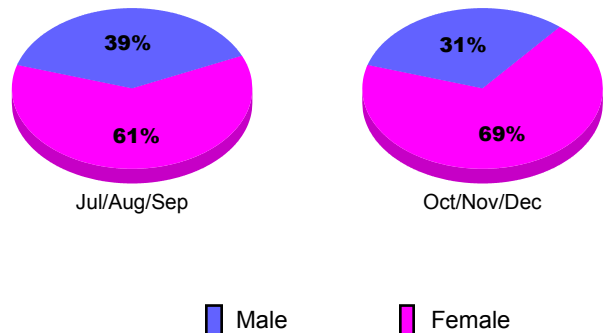

Membership Results 2010-2011

Goal, New, Dropped, Gain/Loss

Comparison of Membership Gain/Loss

Current Year Compared to the Previous Year

Gender Comparison 2010-2011

2010-2011 GMT Reports for District (or Undistricted) **ALBANIA**