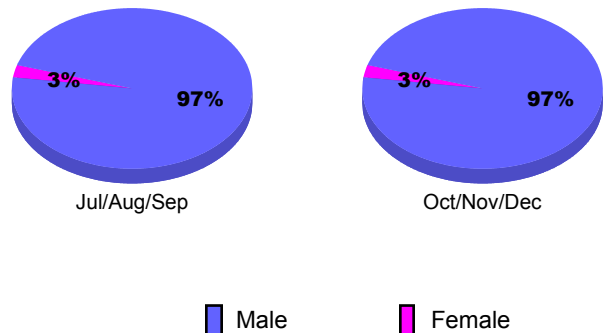

Gender Comparison 2010-2011