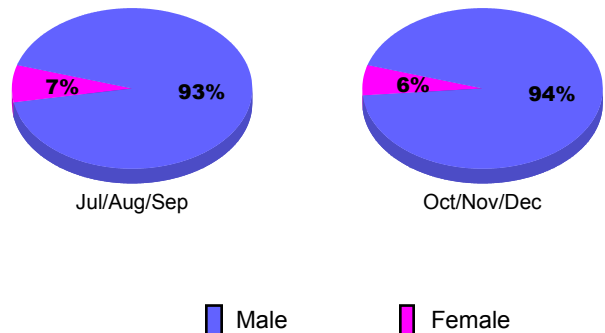

Gender Comparison 2010-2011