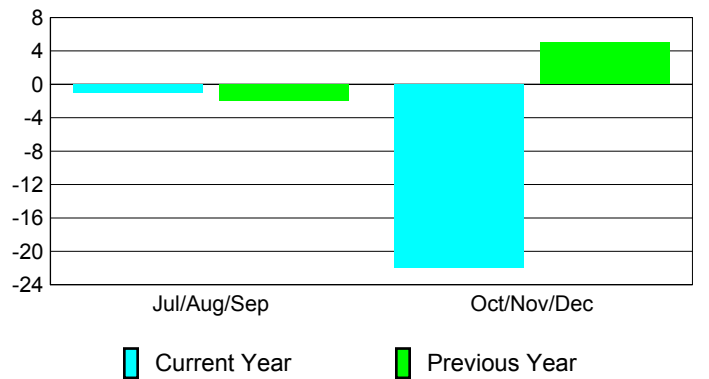

Comparison of Membership Gain/Loss

Current Year Compared to the Previous Year