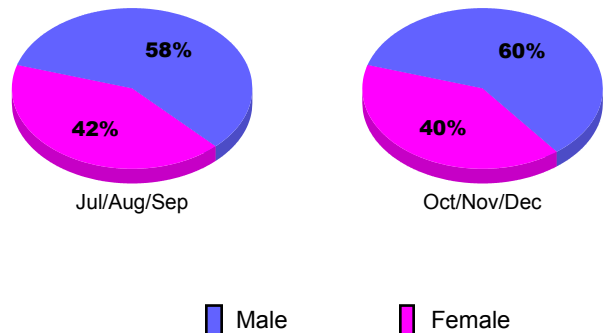

Gender Comparison 2010-2011