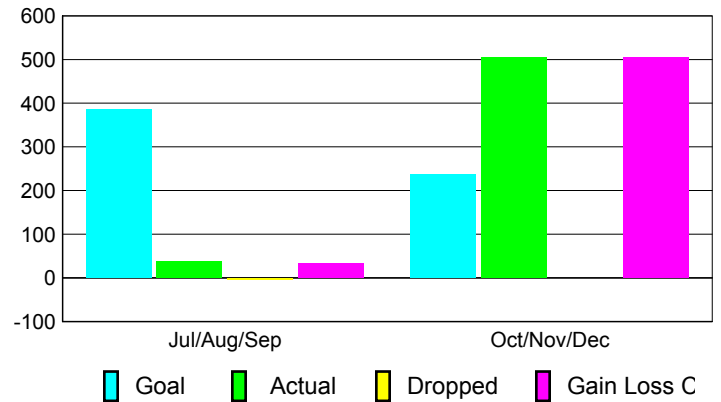

Membership Results 2010-2011

Goal, New, Dropped, Gain/Loss