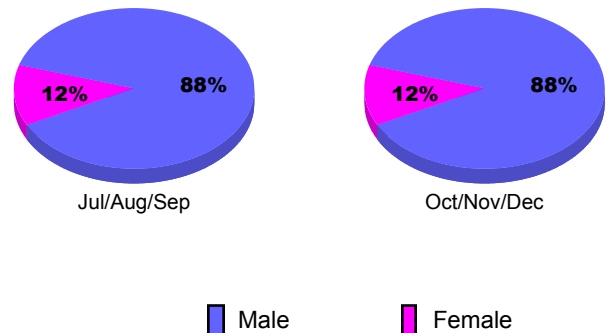

Gender Comparison 2010-2011