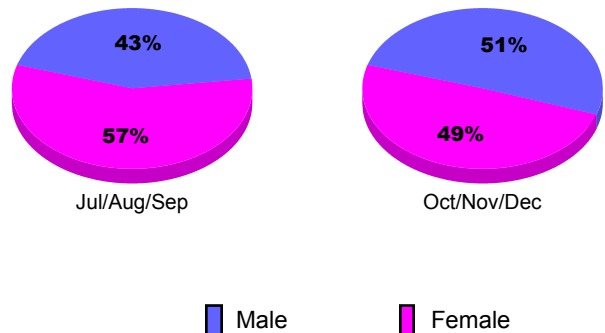

Gender Comparison 2010-2011