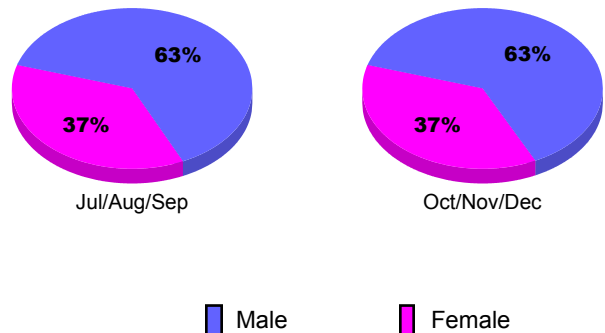

Gender Comparison 2010-2011