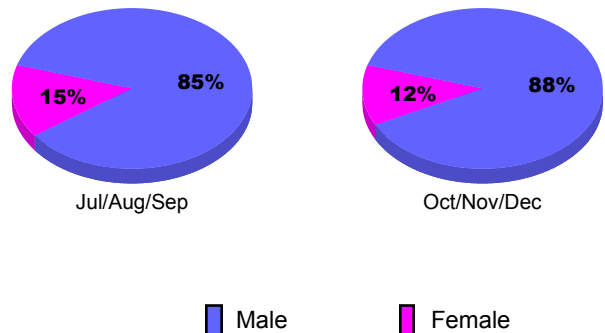

Gender Comparison 2010-2011