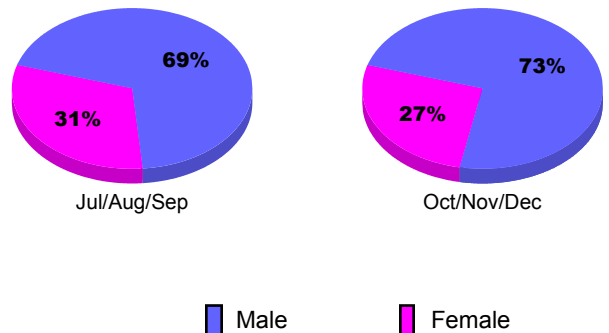

Gender Comparison 2010-2011