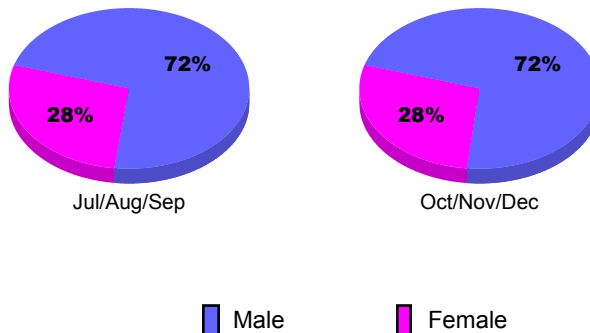

Gender Comparison 2010-2011