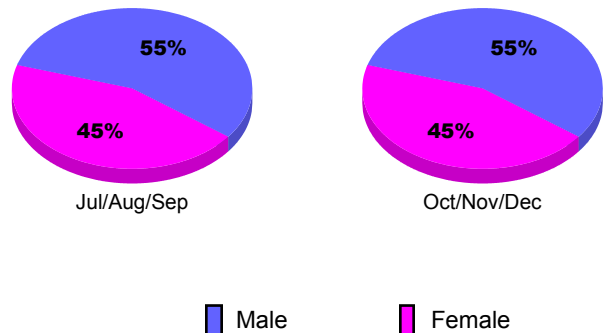

Gender Comparison 2010-2011