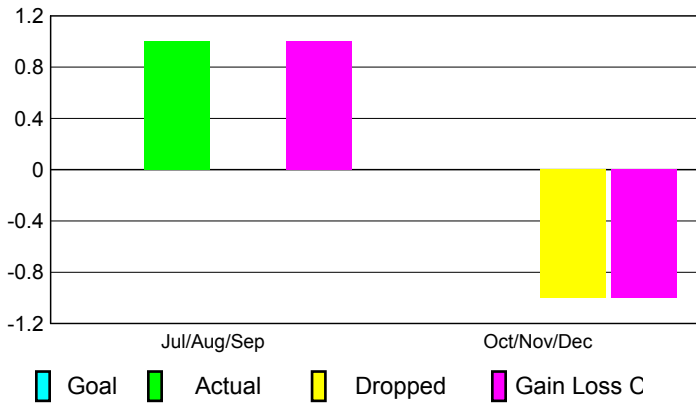

2010-2011 GMT Reports for District (or Undistricted) **ALBANIA**

GMT: **Klaus Tang**

Location: **ALBANIA**

GMT CA: **4**

CLUBS

Club Results 2010-2011

Clubs 2009-2010

Month	New Club Goal	Actual New Clubs	Actual Dropped Clubs	Gain/Loss of Clubs	Gain/Loss of Clubs
Jul/Aug/Sep	0	1	0	1	0
Oct/Nov/Dec	0	0	-1	-1	0
Totals	0	1	-1	0	0

Club Results 2010-2011

Goal, New, Dropped, Gain/Loss