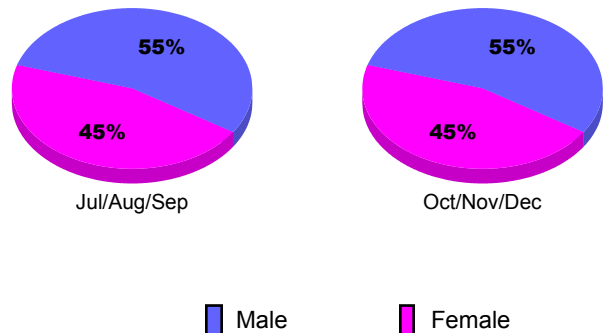

Gender Comparison 2010-2011