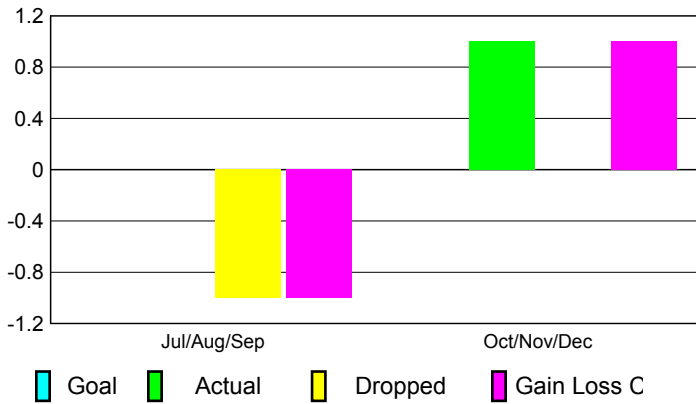

2010-2011 GMT Reports for District (or Undistricted) **REP OF MOLDOVA**

GMT: **Klaus Tang**

Location: **REP OF MOLDOVA**

GMT CA: **4**

CLUBS

**Club Results
2010-2011**

**Clubs
2009-2010**

Month	New Club Goal	Actual New Clubs	Actual Dropped Clubs	Gain/Loss of Clubs	Gain/Loss of Clubs
Jul/Aug/Sep	0	0	-1	-1	0
Oct/Nov/Dec	0	1	0	1	0
Totals	0	1	-1	0	0

Club Results 2010-2011

Goal, New, Dropped, Gain/Loss