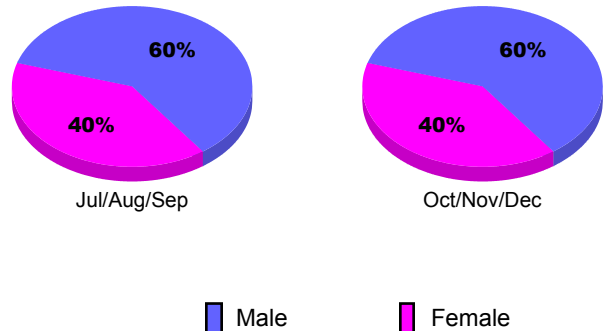

Gender Comparison 2010-2011