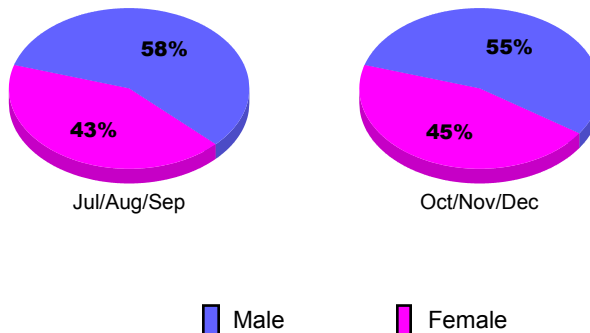

Membership Results 2010-2011

Goal, New, Dropped, Gain/Loss

Comparison of Membership Gain/Loss

Current Year Compared to the Previous Year

Gender Comparison 2010-2011

2010-2011 GMT Reports for District (or Undistricted) **CITY OF PRISHTINA**