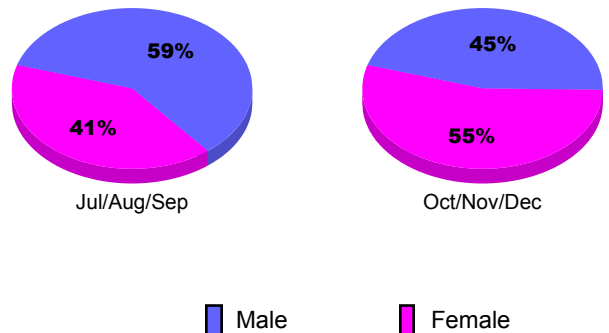

Membership Results 2010-2011

Goal, New, Dropped, Gain/Loss

Comparison of Membership Gain/Loss

Current Year Compared to the Previous Year

Gender Comparison 2010-2011

2010-2011 GMT Reports for District (or Undistricted) **REP OF GEORGIA**