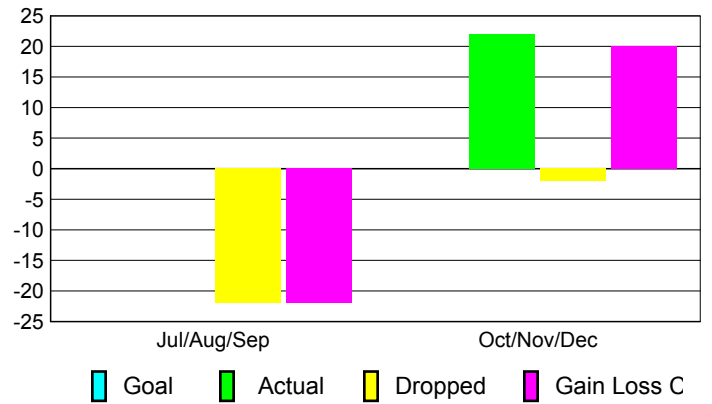

Membership Results 2010-2011

Goal, New, Dropped, Gain/Loss