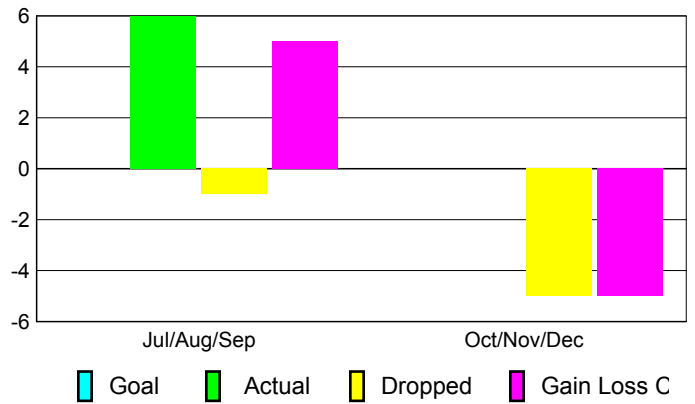

Membership Results 2010-2011

Goal, New, Dropped, Gain/Loss