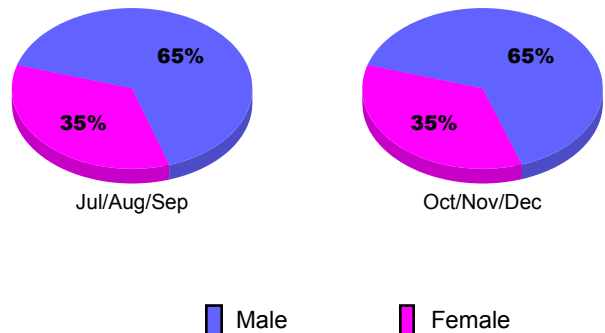

Gender Comparison 2010-2011