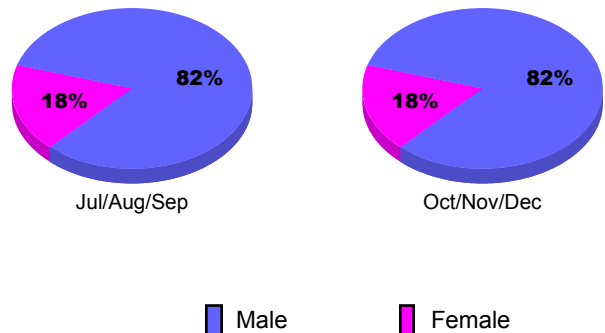

Gender Comparison 2010-2011