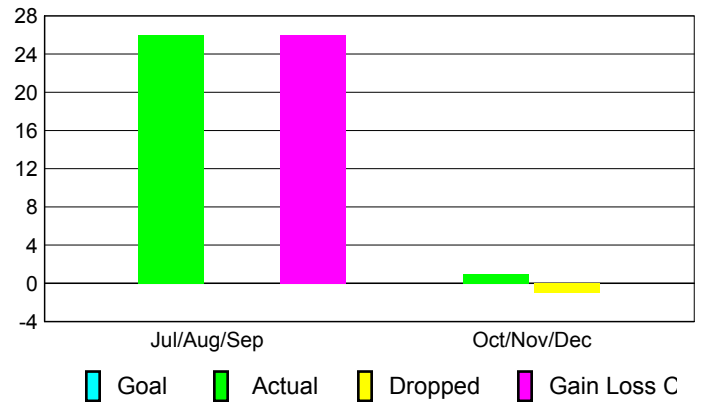

Membership Results 2010-2011

Goal, New, Dropped, Gain/Loss