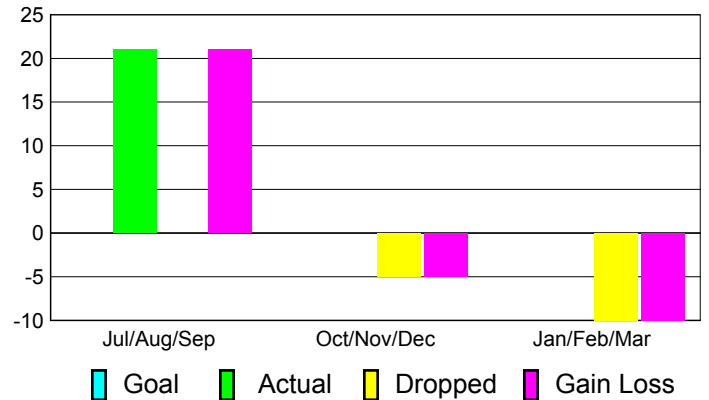

Membership Results 2010-2011

Goal, New, Dropped, Gain/Loss

Comparison of Membership Gain/Loss

Current Year Compared to the Previous Year