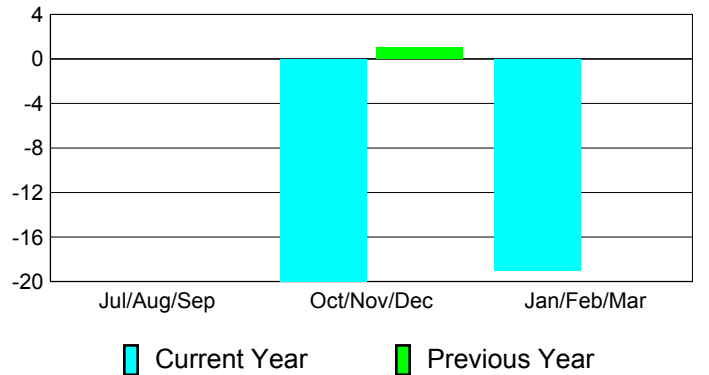

Gender Comparison 2010-2011

Jul/Aug/Sep

Oct/Nov/Dec

Jan/Feb/Mar

Male

Female