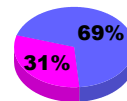

Jan/Feb/Mar

Male

Female