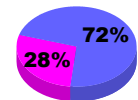

Oct/Nov/Dec