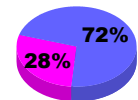

Oct/Nov/Dec