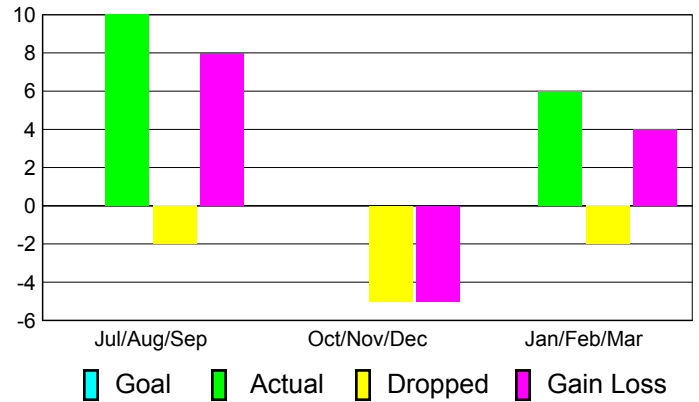

Membership Results 2010-2011

Goal, New, Dropped, Gain/Loss

Comparison of Membership Gain/Loss

Current Year Compared to the Previous Year