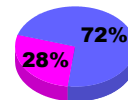

Gender Comparison 2010-2011

Jul/Aug/Sep