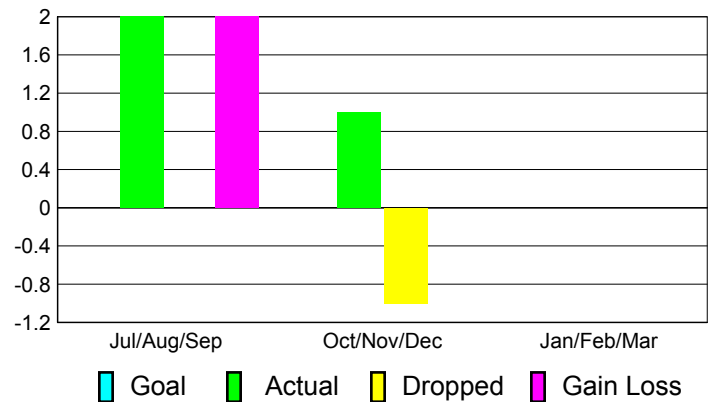

Membership Results 2010-2011

Goal, New, Dropped, Gain/Loss

Comparison of Membership Gain/Loss

Current Year Compared to the Previous Year