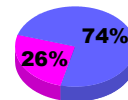

Gender Comparison 2010-2011

Jul/Aug/Sep