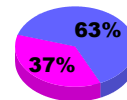

Gender Comparison 2010-2011

Jul/Aug/Sep