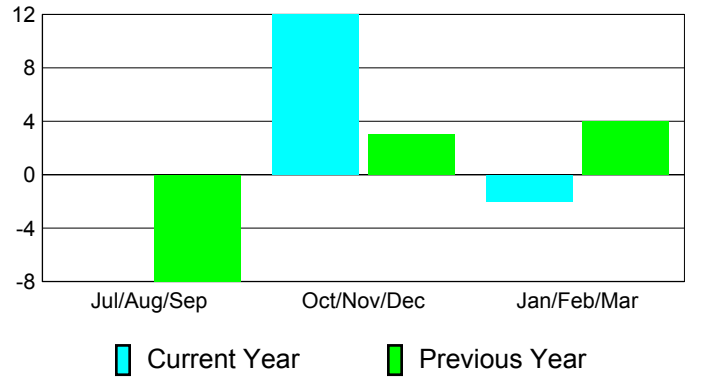

Gender Comparison 2010-2011

Jul/Aug/Sep

Oct/Nov/Dec

Jan/Feb/Mar

Male

Female