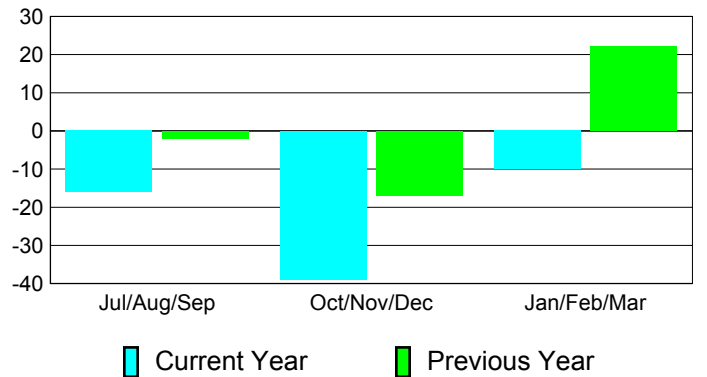

Gender Comparison 2010-2011

Jul/Aug/Sep

Oct/Nov/Dec

Jan/Feb/Mar

Male

Female