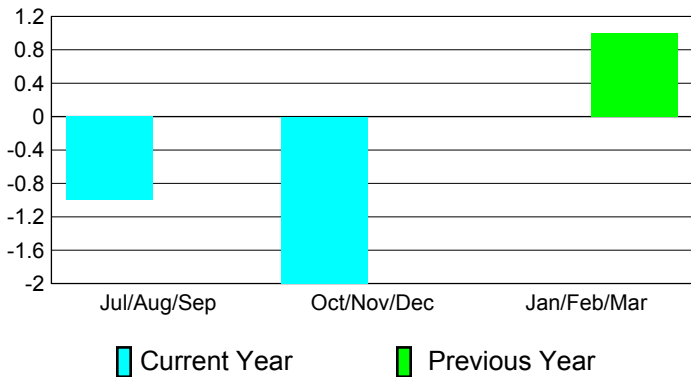

2010-2011 GMT Reports for District (or Undistricted) **MONGOLIA**

GMT: **PAUL CHOR HO FAN**

Location: **MONGOLIA**

GMT CA: **5**

CLUBS

Club Results
2010-2011

Clubs
2009-2010

Month	New Club Goal	Actual New Clubs	Actual Dropped Clubs	Gain/Loss of Clubs	Gain/Loss of Clubs
Jul/Aug/Sep	0	0	-1	-1	0
Oct/Nov/Dec	0	0	-2	-2	0
Jan/Feb/Mar	0	0	0	0	1
Totals	0	0	-3	-3	1

Club Results 2010-2011

Goal, New, Dropped, Gain/Loss

Comparison of Club Gain/Loss

Current Year Compared to the Previous Year

YTD Status Quo Clubs 2010-2011

Status Quo Clubs Compared to Status Quo Members

MEMBERSHIP

Membership Results
2010-2011

Membership
2009-2010

Month	Net Memb Goal	Actual New Memb	Actual Dropped Memb	Gain/Loss of Memb	Gain/Loss of Memb
Jul/Aug/Sep	0	1	-17	-16	-2
Oct/Nov/Dec	0	0	-39	-39	-17
Jan/Feb/Mar	0	2	-12	-10	22
Totals	0	3	-68	-65	3

Membership Results 2010-2011

Goal, New, Dropped, Gain/Loss

Comparison of Membership Gain/Loss

Current Year Compared to the Previous Year

Gender Comparison 2010-2011

Jul/Aug/Sep

Oct/Nov/Dec

Jan/Feb/Mar

Male

Female