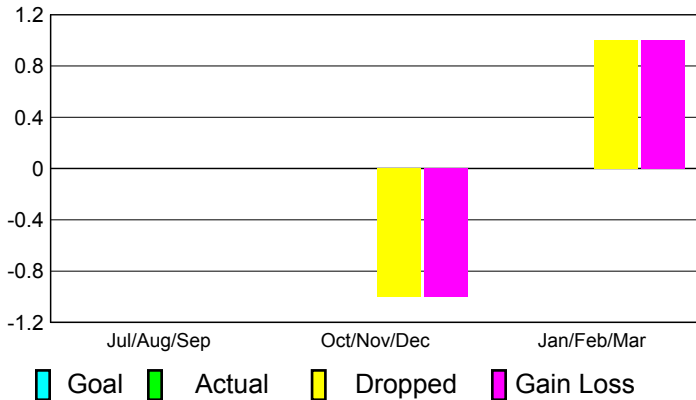

2010-2011 GMT Reports for District (or Undistricted) **REP OF RUSSIA**

GMT: **Klaus Tang**

Location: **REP OF RUSSIA**

GMT CA: **4**

CLUBS

Club Results
2010-2011

Clubs
2009-2010

Month	New Club Goal	Actual New Clubs	Actual Dropped Clubs	Gain/Loss of Clubs	Gain/Loss of Clubs
Jul/Aug/Sep	0	0	0	0	0
Oct/Nov/Dec	0	0	-1	-1	0
Jan/Feb/Mar	0	0	1	1	0
Totals	0	0	0	0	0

Club Results 2010-2011

Goal, New, Dropped, Gain/Loss

Comparison of Club Gain/Loss

Current Year Compared to the Previous Year