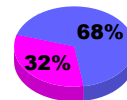

Gender Comparison 2010-2011

Jul/Aug/Sep