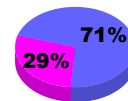

Jan/Feb/Mar

Male

Female