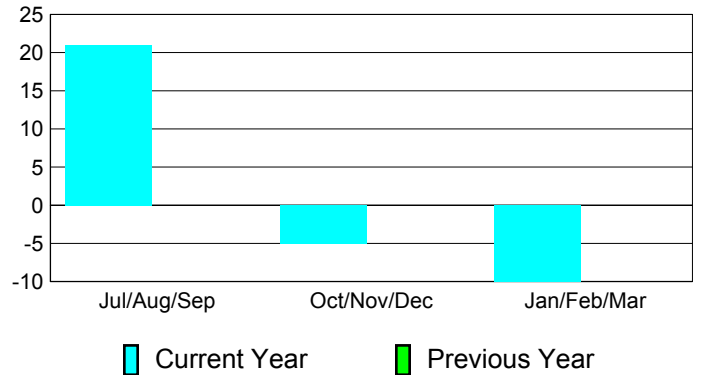

Gender Comparison 2010-2011

Jul/Aug/Sep

Oct/Nov/Dec

Jan/Feb/Mar

Male

Female