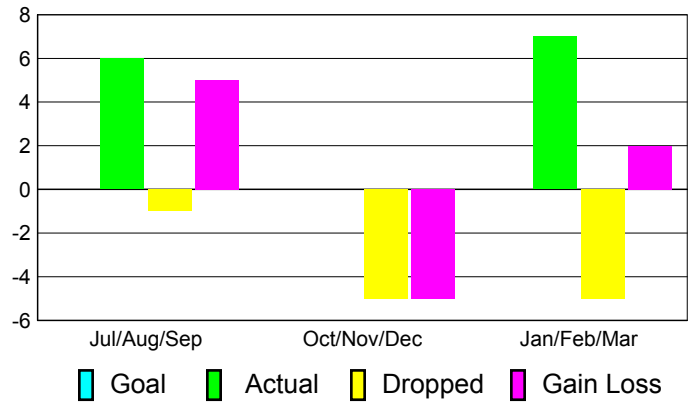

Membership Results 2010-2011

Goal, New, Dropped, Gain/Loss

Comparison of Membership Gain/Loss

Current Year Compared to the Previous Year