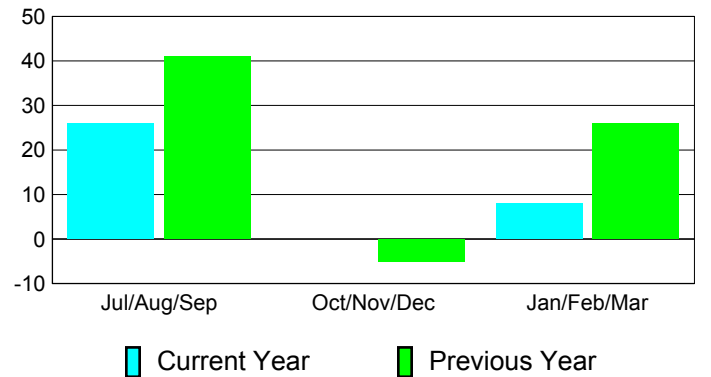

Gender Comparison 2010-2011

Jul/Aug/Sep

Oct/Nov/Dec

Jan/Feb/Mar

Male

Female