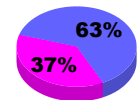

Oct/Nov/Dec