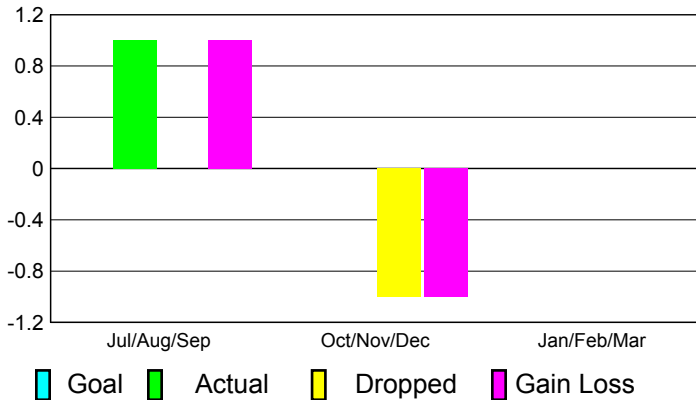

2010-2011 GMT Reports for District (or Undistricted) **ALBANIA**

GMT: Klaus Tang

Location: ALBANIA

GMT CA: 4

CLUBS

Club Results
2010-2011

Clubs
2009-2010

Month	New Club Goal	Actual New Clubs	Actual Dropped Clubs	Gain/Loss of Clubs	Gain/Loss of Clubs
Jul/Aug/Sep	0	1	0	1	0
Oct/Nov/Dec	0	0	-1	-1	0
Jan/Feb/Mar	0	0	0	0	0
Totals	0	1	-1	0	0

Club Results 2010-2011

Goal, New, Dropped, Gain/Loss

Comparison of Club Gain/Loss

Current Year Compared to the Previous Year