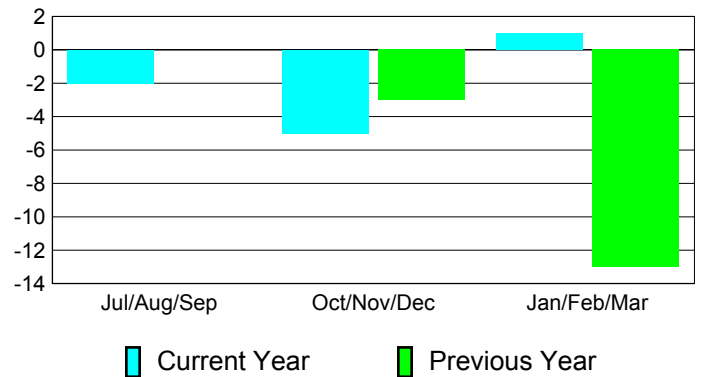

YTD Status Quo Clubs 2010-2011

Status Quo Clubs Compared to Status Quo Members

Gender Comparison 2010-2011

Jul/Aug/Sep

Oct/Nov/Dec

Jan/Feb/Mar

Male

Female