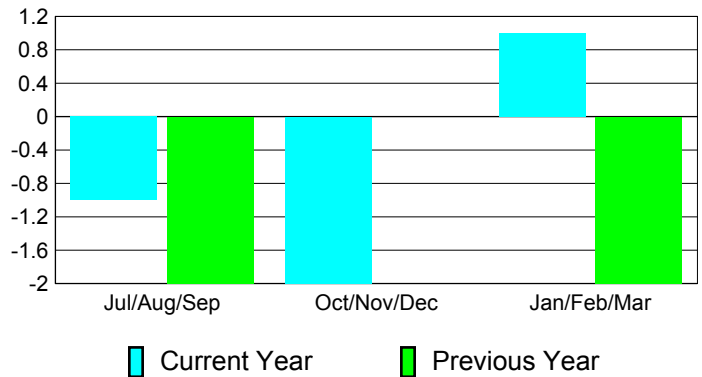

YTD Status Quo Clubs 2010-2011

Status Quo Clubs Compared to Status Quo Members

Gender Comparison 2010-2011

Jul/Aug/Sep

Oct/Nov/Dec

Jan/Feb/Mar

Male

Female