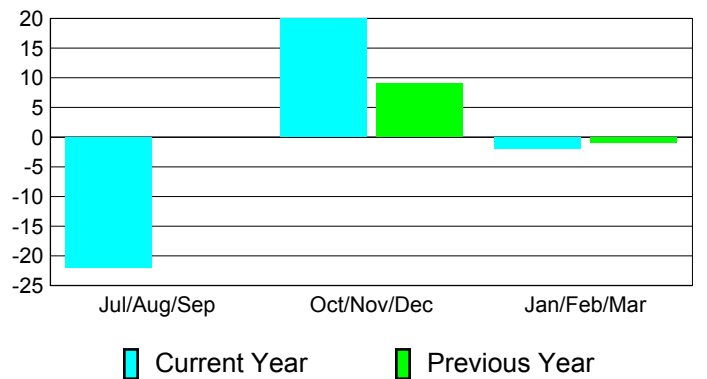

Gender Comparison 2010-2011

Jul/Aug/Sep

Oct/Nov/Dec

Jan/Feb/Mar

Male

Female