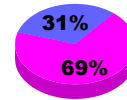

Jan/Feb/Mar

Male

Female