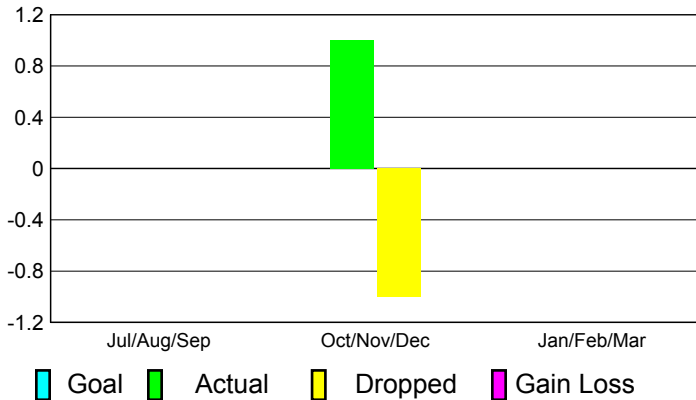

2010-2011 GMT Reports for District (or Undistricted) REP OF GEORGIA

GMT: Klaus Tang

Location: REP OF GEORGIA

GMT CA: 4

CLUBS

Club Results
2010-2011

Clubs
2009-2010

Month	New Club Goal	Actual New Clubs	Actual Dropped Clubs	Gain/Loss of Clubs	Gain/Loss of Clubs
Jul/Aug/Sep	0	0	0	0	0
Oct/Nov/Dec	0	1	-1	0	0
Jan/Feb/Mar	0	0	0	0	0
Totals	0	1	-1	0	0

Club Results 2010-2011

Goal, New, Dropped, Gain/Loss

Comparison of Club Gain/Loss

Current Year Compared to the Previous Year