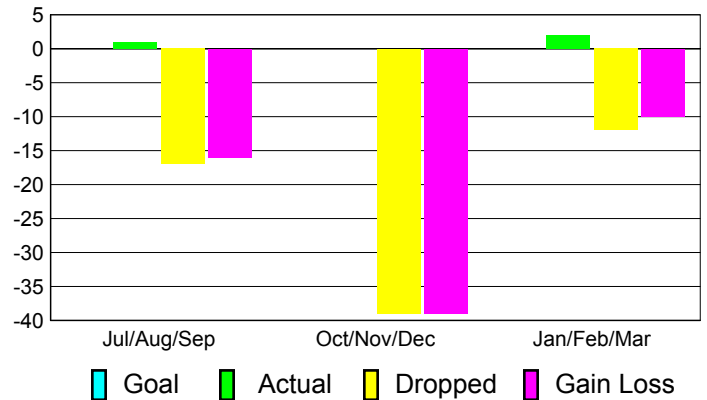

Membership Results 2010-2011

Goal, New, Dropped, Gain/Loss

Comparison of Membership Gain/Loss

Current Year Compared to the Previous Year