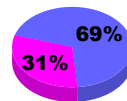

Jan/Feb/Mar

■ Male

■ Female