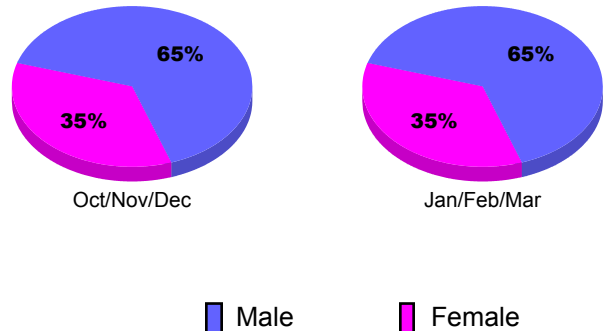

Gender Comparison 2010-2011