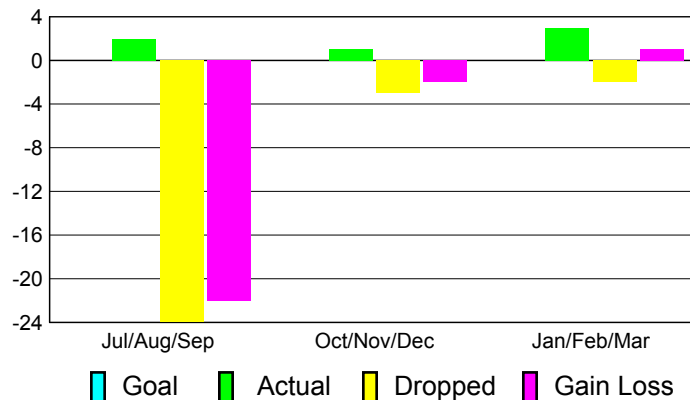

Membership Results 2010-2011

Goal, New, Dropped, Gain/Loss

Comparison of Membership Gain/Loss

Current Year Compared to the Previous Year