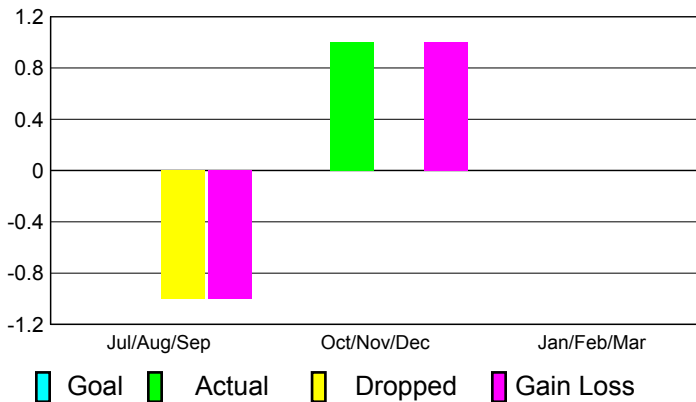

2010-2011 GMT Reports for District (or Undistricted) REP OF MOLDOVA

GMT: Klaus Tang

Location: REP OF MOLDOVA

GMT CA: 4

CLUBS

Club Results
2010-2011

Clubs
2009-2010

Month	New Club Goal	Actual New Clubs	Actual Dropped Clubs	Gain/Loss of Clubs	Gain/Loss of Clubs
Jul/Aug/Sep	0	0	-1	-1	0
Oct/Nov/Dec	0	1	0	1	0
Jan/Feb/Mar	0	0	0	0	0
Totals	0	1	-1	0	0

Club Results 2010-2011

Goal, New, Dropped, Gain/Loss

Comparison of Club Gain/Loss

Current Year Compared to the Previous Year