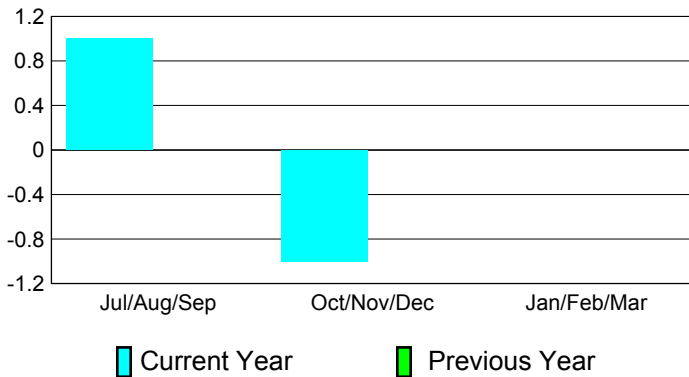

2010-2011 GMT Reports for District (or Undistricted) **ALBANIA**

GMT: Klaus Tang

Location: ALBANIA

GMT CA: 4

CLUBS

Club Results
2010-2011

Clubs
2009-2010

Month	New Club Goal	Actual New Clubs	Actual Dropped Clubs	Gain/Loss of Clubs	Gain/Loss of Clubs
Jul/Aug/Sep	0	1	0	1	0
Oct/Nov/Dec	0	0	-1	-1	0
Jan/Feb/Mar	0	0	0	0	0
Totals	0	1	-1	0	0

Club Results 2010-2011

Goal, New, Dropped, Gain/Loss

Comparison of Club Gain/Loss

Current Year Compared to the Previous Year

YTD Status Quo Clubs 2010-2011

Status Quo Clubs Compared to Status Quo Members

MEMBERSHIP

Membership Results
2010-2011

Membership
2009-2010

Month	Net Memb Goal	Actual New Memb	Actual Dropped Memb	Gain/Loss of Memb	Gain/Loss of Memb
Jul/Aug/Sep	0	21	0	21	0
Oct/Nov/Dec	0	0	-20	-20	0
Jan/Feb/Mar	0	0	0	0	0
Totals	0	21	-20	1	0

Membership Results 2010-2011

Goal, New, Dropped, Gain/Loss

Comparison of Membership Gain/Loss

Current Year Compared to the Previous Year

Gender Comparison 2010-2011

Jul/Aug/Sep

Oct/Nov/Dec

Jan/Feb/Mar

Male

Female