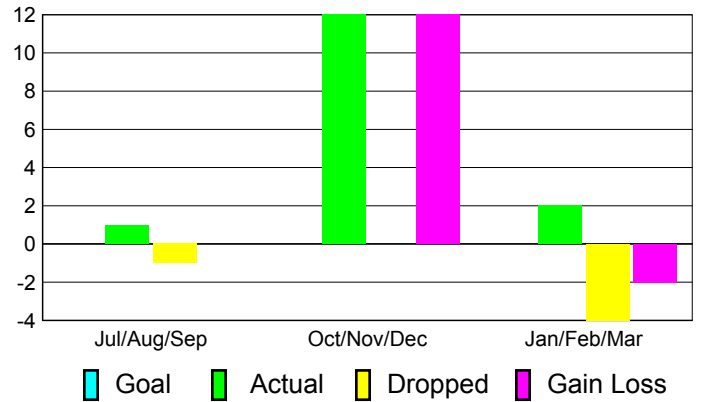

Membership Results 2010-2011

Goal, New, Dropped, Gain/Loss

Comparison of Membership Gain/Loss

Current Year Compared to the Previous Year