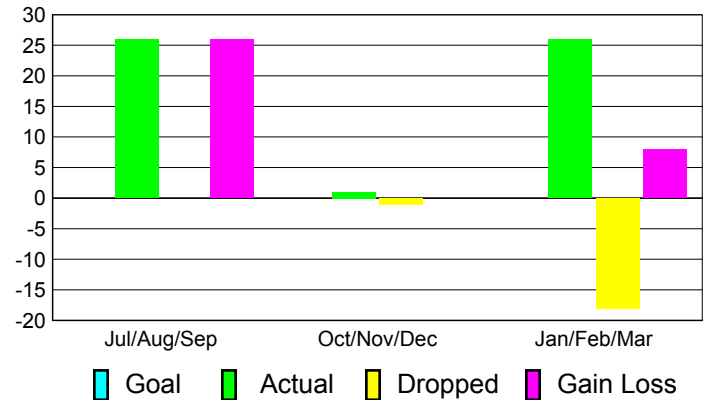

Membership Results 2010-2011

Goal, New, Dropped, Gain/Loss

Comparison of Membership Gain/Loss

Current Year Compared to the Previous Year