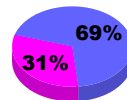

Gender Comparison 2010-2011

Jul/Aug/Sep