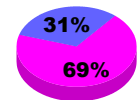

Oct/Nov/Dec