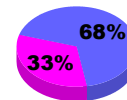

Oct/Nov/Dec