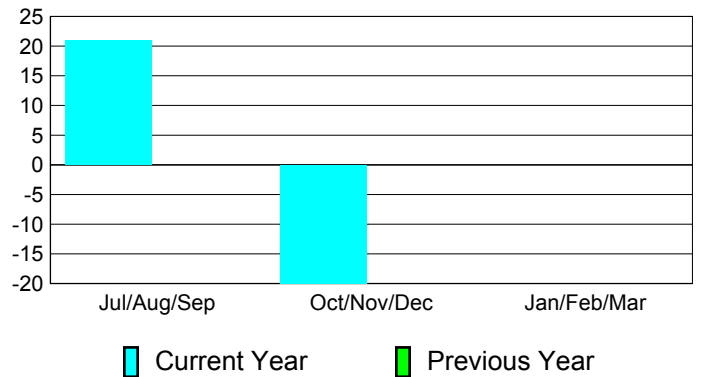

Gender Comparison 2010-2011

Jul/Aug/Sep

Oct/Nov/Dec

Jan/Feb/Mar

Male

Female