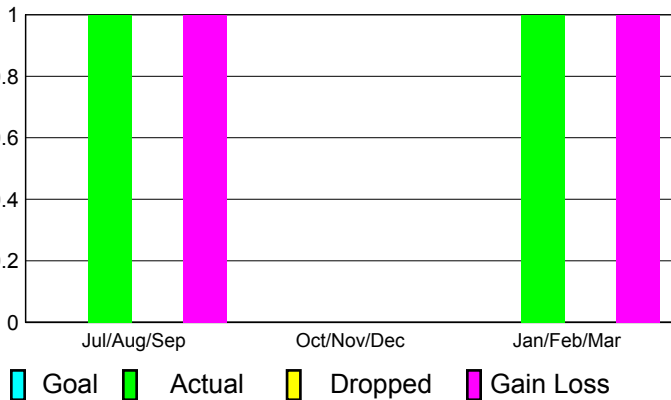

2010-2011 GMT Reports for District (or Undistricted) **UKRAINE**

GMT: **Klaus Tang**

Location: **UKRAINE**

GMT CA: **4**

CLUBS

**Club Results
2010-2011**

**Clubs
2009-2010**

Month	New Club Goal	Actual New Clubs	Actual Dropped Clubs	Gain/Loss of Clubs	Gain/Loss of Clubs
Jul/Aug/Sep	0	1	0	1	2
Oct/Nov/Dec	0	0	0	0	0
Jan/Feb/Mar	0	1	0	1	1
Totals	0	2	0	2	3

Club Results 2010-2011

Goal, New, Dropped, Gain/Loss

Comparison of Club Gain/Loss

Current Year Compared to the Previous Year