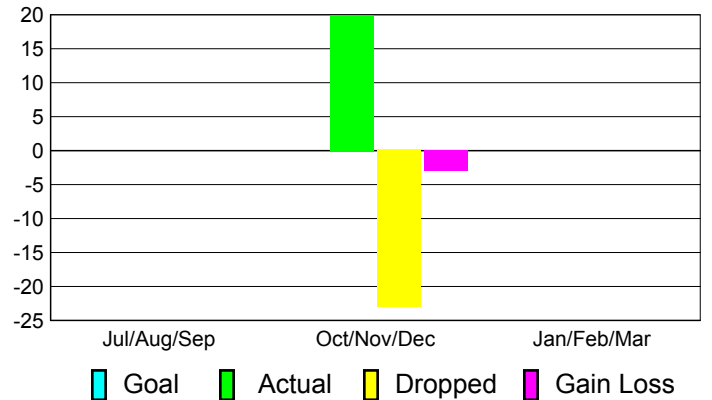

Membership Results 2010-2011

Goal, New, Dropped, Gain/Loss

Comparison of Membership Gain/Loss

Current Year Compared to the Previous Year