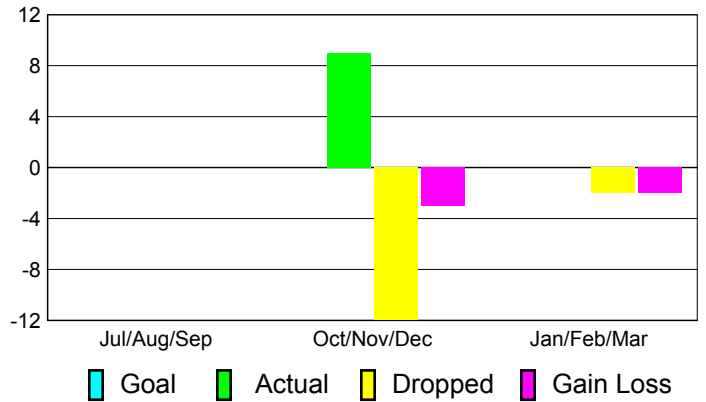

Membership Results 2010-2011

Goal, New, Dropped, Gain/Loss

Comparison of Membership Gain/Loss

Current Year Compared to the Previous Year