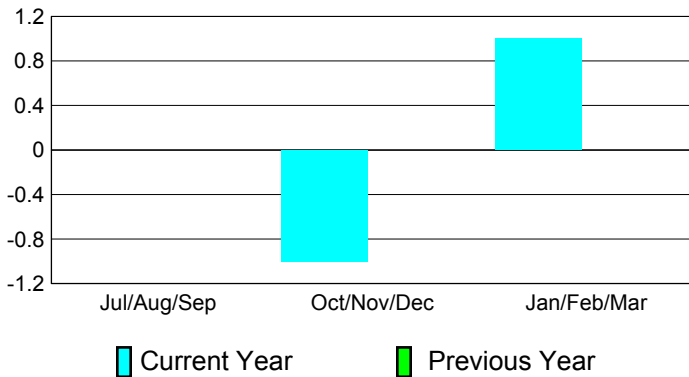

2010-2011 GMT Reports for District (or Undistricted) **REP OF RUSSIA**

GMT: **Klaus Tang**

Location: **REP OF RUSSIA**

GMT CA: **4**

CLUBS

Club Results
2010-2011

Clubs
2009-2010

Month	New Club Goal	Actual New Clubs	Actual Dropped Clubs	Gain/Loss of Clubs	Gain/Loss of Clubs
Jul/Aug/Sep	0	0	0	0	0
Oct/Nov/Dec	0	0	-1	-1	0
Jan/Feb/Mar	0	0	1	1	0
Totals	0	0	0	0	0

Club Results 2010-2011

Goal, New, Dropped, Gain/Loss

Comparison of Club Gain/Loss

Current Year Compared to the Previous Year

YTD Status Quo Clubs 2010-2011

Status Quo Clubs Compared to Status Quo Members

MEMBERSHIP

Membership Results
2010-2011

Membership
2009-2010

Month	Net Memb Goal	Actual New Memb	Actual Dropped Memb	Gain/Loss of Memb	Gain/Loss of Memb
Jul/Aug/Sep	0	0	0	0	0
Oct/Nov/Dec	0	0	-26	-26	0
Jan/Feb/Mar	0	26	0	26	3
Totals	0	26	-26	0	3

Membership Results 2010-2011

Goal, New, Dropped, Gain/Loss

Comparison of Membership Gain/Loss

Current Year Compared to the Previous Year

Gender Comparison 2010-2011

Male

Female