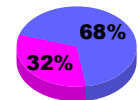

Oct/Nov/Dec