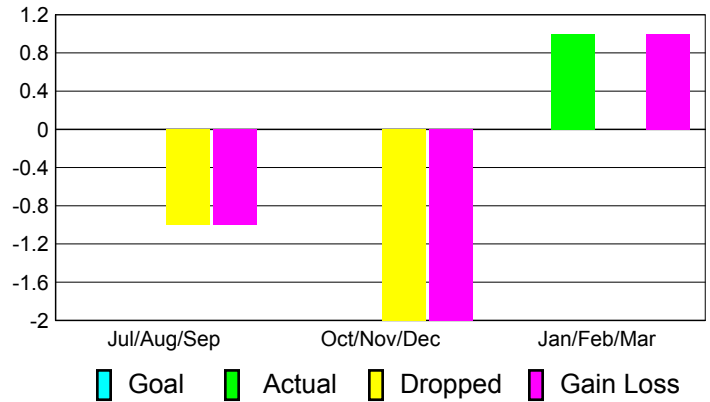

Membership Results 2010-2011

Goal, New, Dropped, Gain/Loss