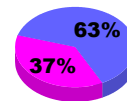

Jan/Feb/Mar

Male

Female