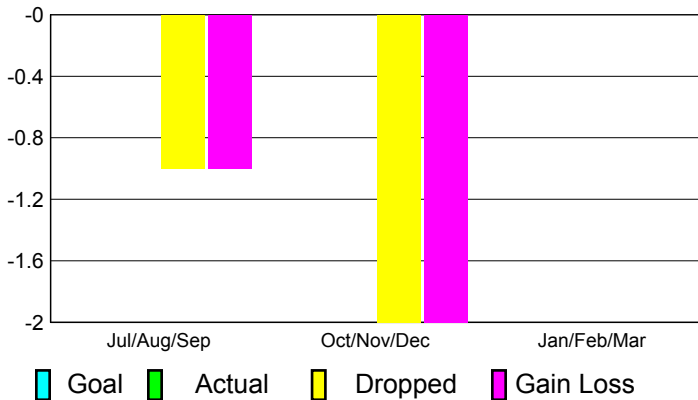

2010-2011 GMT Reports for District (or Undistricted) **MONGOLIA**

GMT: **PAUL CHOR HO FAN**

Location: **MONGOLIA**

GMT CA: **5**

CLUBS

Club Results
2010-2011

Clubs
2009-2010

Month	New Club Goal	Actual New Clubs	Actual Dropped Clubs	Gain/Loss of Clubs	Gain/Loss of Clubs
Jul/Aug/Sep	0	0	-1	-1	0
Oct/Nov/Dec	0	0	-2	-2	0
Jan/Feb/Mar	0	0	0	0	1
Totals	0	0	-3	-3	1

Club Results 2010-2011

Goal, New, Dropped, Gain/Loss

Comparison of Club Gain/Loss

Current Year Compared to the Previous Year