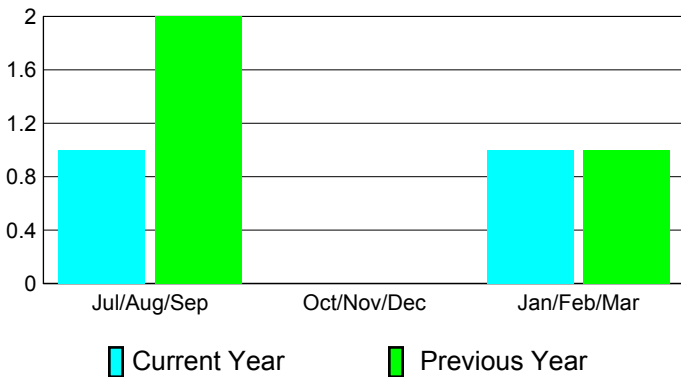

2010-2011 GMT Reports for District (or Undistricted) **UKRAINE**

GMT: **Klaus Tang**

Location: **UKRAINE**

GMT CA: **4**

CLUBS

**Club Results
2010-2011**

**Clubs
2009-2010**

Month	New Club Goal	Actual New Clubs	Actual Dropped Clubs	Gain/Loss of Clubs	Gain/Loss of Clubs
Jul/Aug/Sep	0	1	0	1	2
Oct/Nov/Dec	0	0	0	0	0
Jan/Feb/Mar	0	1	0	1	1
Totals	0	2	0	2	3

Club Results 2010-2011

Goal, New, Dropped, Gain/Loss

Comparison of Club Gain/Loss

Current Year Compared to the Previous Year

YTD Status Quo Clubs 2010-2011

Status Quo Clubs Compared to Status Quo Members

MEMBERSHIP

**Membership Results
2010-2011**

**Membership
2009-2010**

Month	Net Memb Goal	Actual New Memb	Actual Dropped Memb	Gain/Loss of Memb	Gain/Loss of Memb
Jul/Aug/Sep	0	26	0	26	41
Oct/Nov/Dec	0	1	-1	0	-5
Jan/Feb/Mar	0	26	-18	8	26
Totals	0	53	-19	34	62

Membership Results 2010-2011

Goal, New, Dropped, Gain/Loss

Comparison of Membership Gain/Loss

Current Year Compared to the Previous Year

Gender Comparison 2010-2011

Jul/Aug/Sep

Oct/Nov/Dec

Jan/Feb/Mar

Male

Female