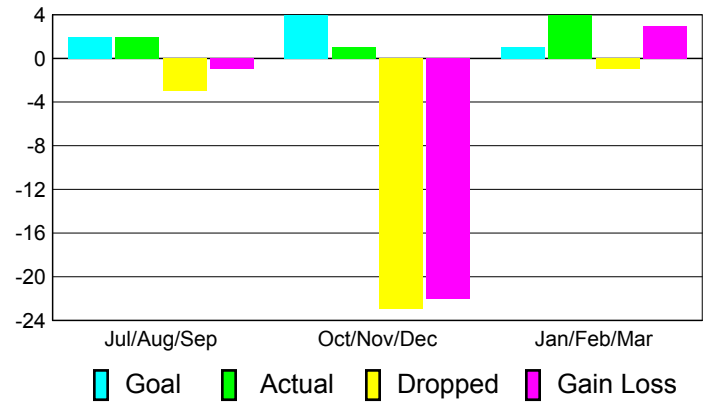

Membership Results 2010-2011

Goal, New, Dropped, Gain/Loss

Comparison of Membership Gain/Loss

Current Year Compared to the Previous Year