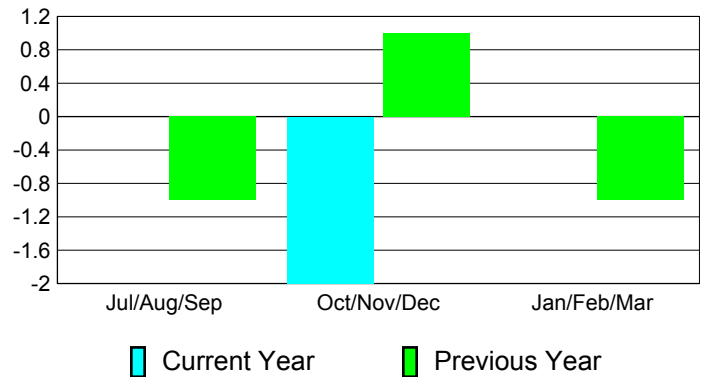

YTD Status Quo Clubs 2010-2011

Status Quo Clubs Compared to Status Quo Members

Gender Comparison 2010-2011

Jul/Aug/Sep

Oct/Nov/Dec

Jan/Feb/Mar

Male

Female