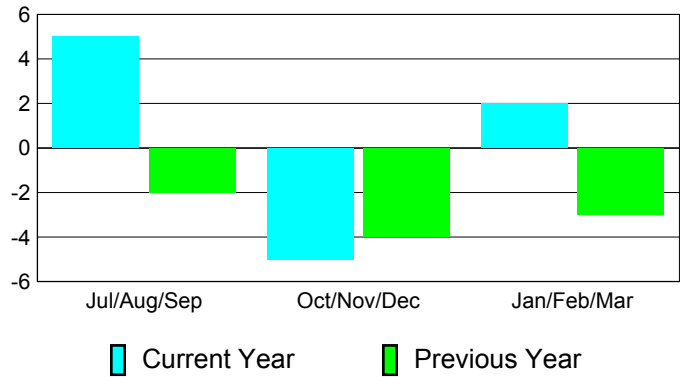

Gender Comparison 2010-2011

Jul/Aug/Sep

Oct/Nov/Dec

Jan/Feb/Mar

Male

Female