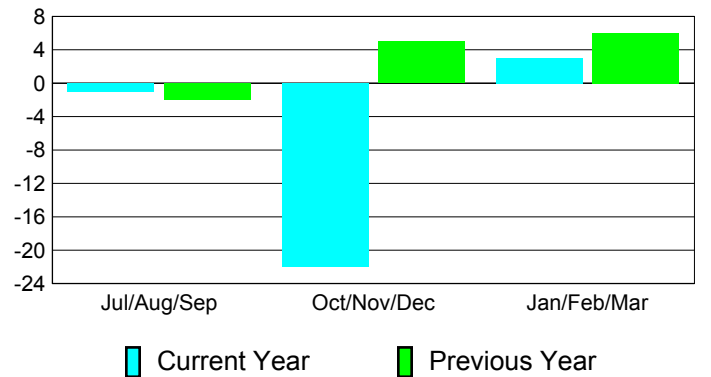

Gender Comparison 2010-2011

Jul/Aug/Sep

Oct/Nov/Dec

Jan/Feb/Mar

Male

Female