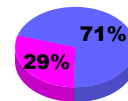

Jan/Feb/Mar

Male

Female