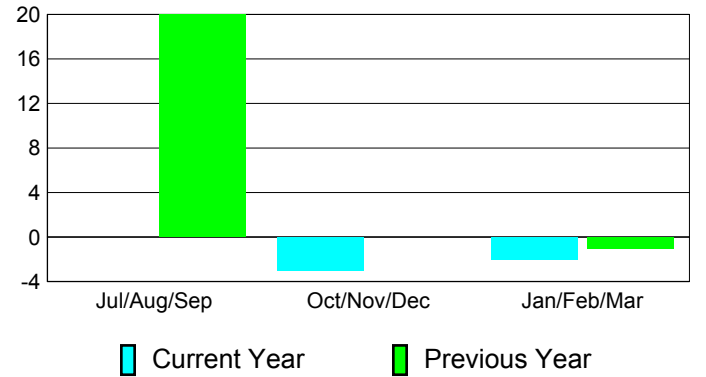

Gender Comparison 2010-2011

Male

Female