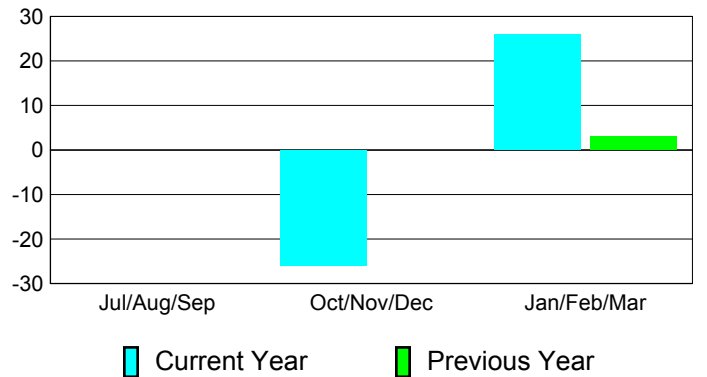

Gender Comparison 2010-2011

Male

Female