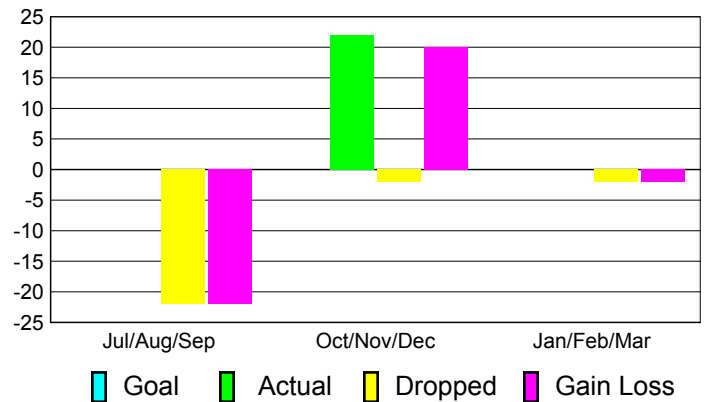

Membership Results 2010-2011

Goal, New, Dropped, Gain/Loss

Comparison of Membership Gain/Loss

Current Year Compared to the Previous Year