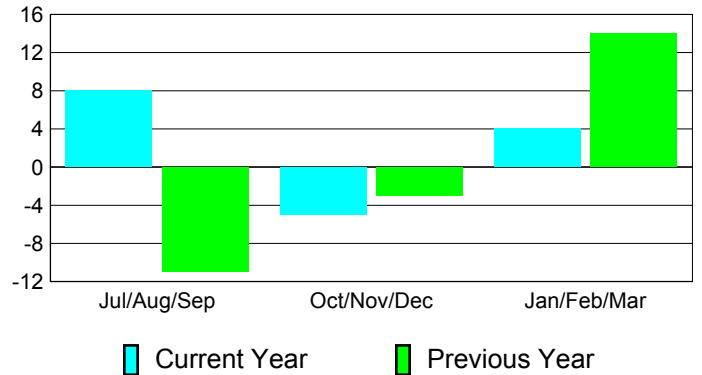

Gender Comparison 2010-2011

Jul/Aug/Sep

Oct/Nov/Dec

Jan/Feb/Mar

Male

Female