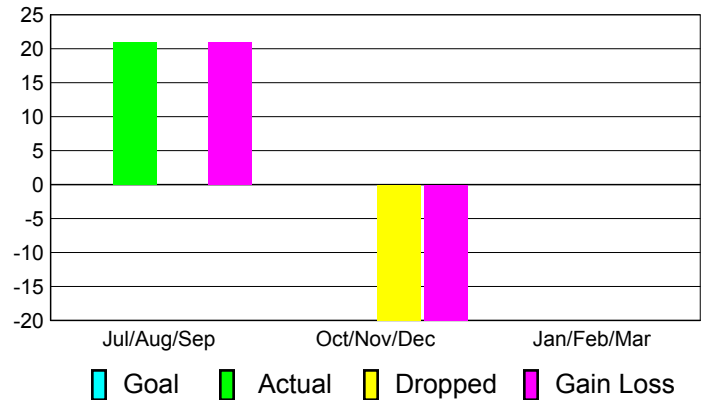

Membership Results 2010-2011

Goal, New, Dropped, Gain/Loss

Comparison of Membership Gain/Loss

Current Year Compared to the Previous Year