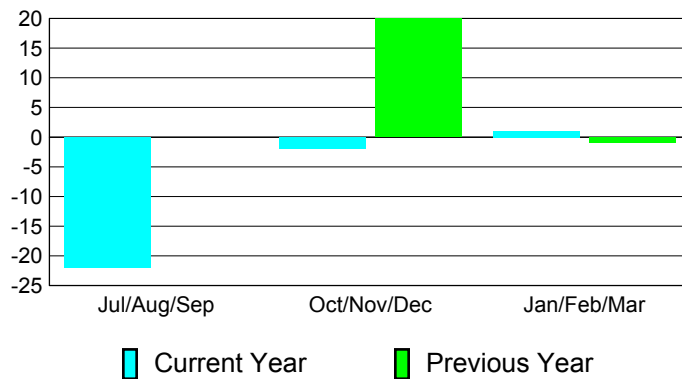

Gender Comparison 2010-2011

Jul/Aug/Sep

Oct/Nov/Dec

Jan/Feb/Mar

■ Male

■ Female