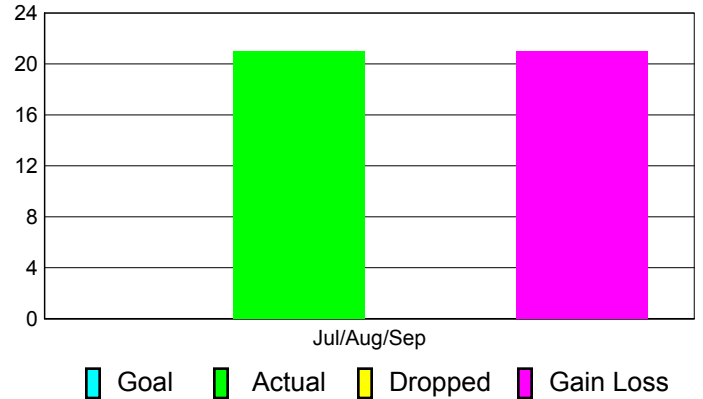

Membership Results 2011-2012

Goal, New, Dropped, Gain/Loss