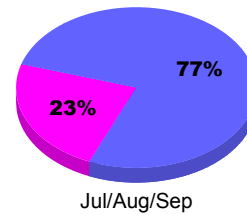

Gender Comparison 2011-2012