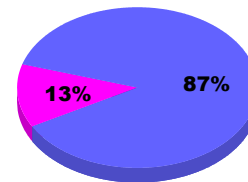

Gender Comparison 2011-2012

Jul/Aug/Sep

Legend: Male (Blue), Female (Magenta)