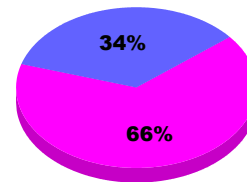

Gender Comparison 2011-2012

Jul/Aug/Sep

■ Male
 ■ Female

2011-2012 GMT Reports for District (or Undistricted) REP OF MOLDOVA

GMT: **Open**

Location: **REP OF MOLDOVA**

GMT CA: **4**

CLUBS