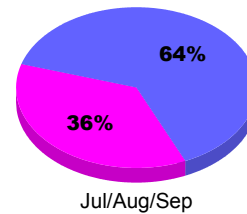

YTD Status Quo Clubs 2011-2012

Status Quo Clubs Compared to Status Quo Members

Legend: Status Quo Clubs (Cyan), Total Status Quo Members (Green)

MEMBERSHIP

**Membership Results
2011-2012**

**Membership
2010-2011**

Month	Net Memb Goal	Actual New Memb	Actual Dropped Memb	Gain/Loss of Memb	Gain/Loss of Memb
Jul/Aug/Sep		2	0	2	1
Totals		2	0	2	1

Membership Results 2011-2012

Goal, New, Dropped, Gain/Loss

Legend: Goal (Cyan), Actual (Green), Dropped (Yellow), Gain Loss (Magenta)

Comparison of Membership Gain/Loss

Current Year Compared to the Previous Year

Legend: Current Year (Cyan), Previous Year (Green)

Gender Comparison 2011-2012

Jul/Aug/Sep

Legend: Male (Blue), Female (Magenta)