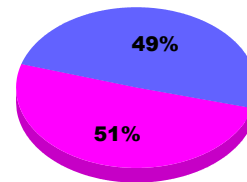

Jul/Aug/Sep

Male Female