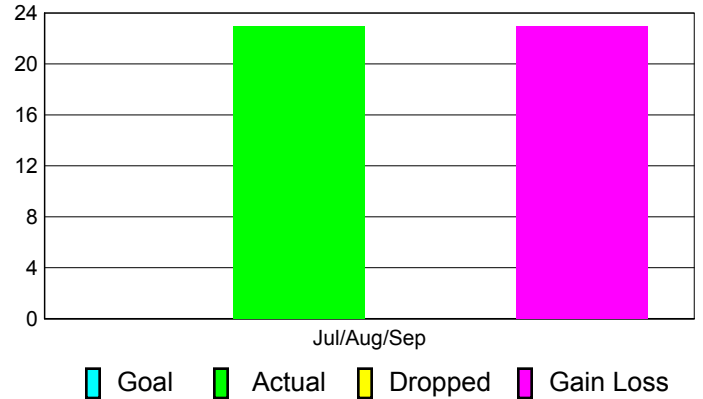

Membership Results 2011-2012

Goal, New, Dropped, Gain/Loss