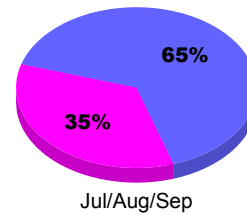

Gender Comparison 2011-2012

Legend: Male (Blue), Female (Magenta)