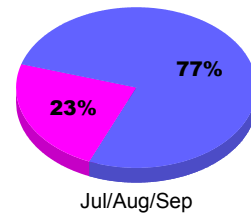

Gender Comparison 2011-2012