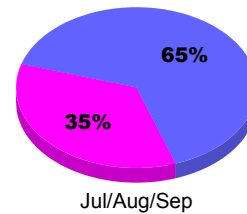

Gender Comparison 2011-2012