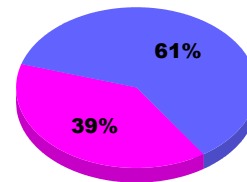

Gender Comparison 2011-2012

Jul/Aug/Sep

Legend: Male (Blue), Female (Magenta)