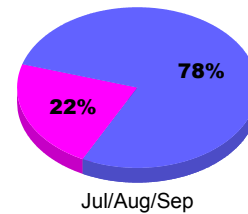

Gender Comparison 2011-2012

Jul/Aug/Sep

Legend: Male (Cyan), Female (Magenta)