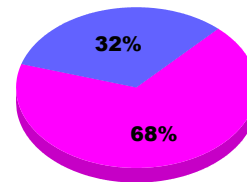

Gender Comparison 2011-2012

Jul/Aug/Sep

Legend: Male (Blue), Female (Magenta)