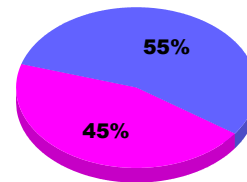

Jul/Aug/Sep

Male Female