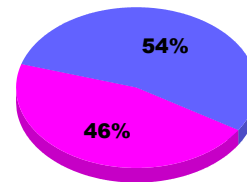

Gender Comparison 2011-2012

Jul/Aug/Sep

Legend: Male (Blue), Female (Magenta)