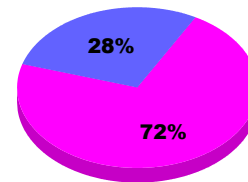

Gender Comparison 2011-2012

Jul/Aug/Sep

Legend: Male (Blue), Female (Magenta)