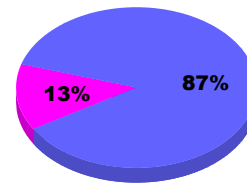

Legend: Current Year (blue), Previous Year (green)

Gender Comparison 2011-2012

Jul/Aug/Sep

Legend: Male (blue), Female (purple)