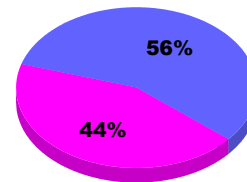

Gender Comparison 2011-2012

Jul/Aug/Sep

Legend: Male (Blue), Female (Magenta)