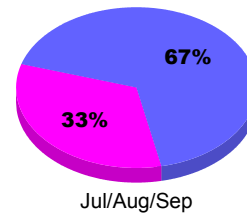

Gender Comparison 2011-2012

Jul/Aug/Sep

Legend: Male (Blue), Female (Magenta)