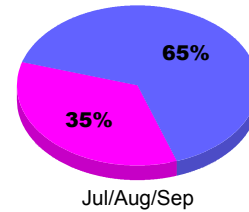

Gender Comparison 2012-2013