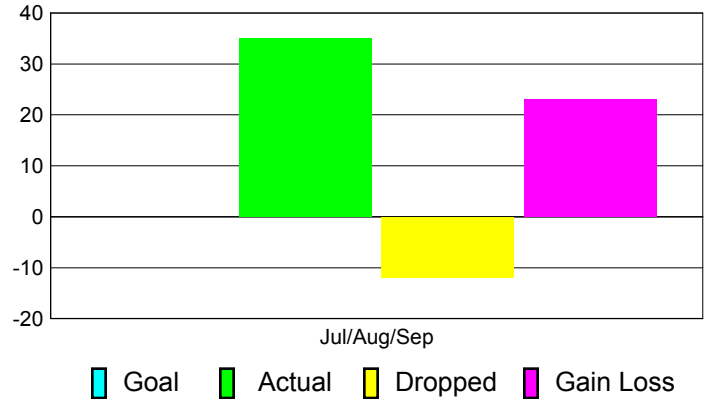

Membership Results 2012-2013

Goal, New, Dropped, Gain/Loss

Comparison of Membership Gain/Loss

Current Year Compared to the Previous Year