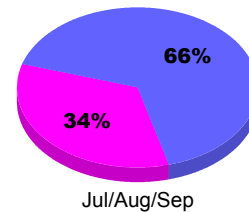

YTD Status Quo Clubs 2012-2013

Status Quo Clubs Compared to Status Quo Members

Legend: Status Quo Clubs (Cyan), Total Status Quo Members (Green)

MEMBERSHIP

**Membership Results
2012-2013**

**Membership
2011-2012**

Month	Net Memb Goal	Actual New Memb	Actual Dropped Memb	Gain/Loss of Memb	Gain/Loss of Memb
Jul/Aug/Sep		4	0	4	2
Totals		4	0	4	2

Membership Results 2012-2013

Goal, New, Dropped, Gain/Loss

Legend: Goal (Cyan), Actual (Green), Dropped (Yellow), Gain Loss (Magenta)

Comparison of Membership Gain/Loss

Current Year Compared to the Previous Year

Legend: Current Year (Cyan), Previous Year (Green)

Gender Comparison 2012-2013

Jul/Aug/Sep

Legend: Male (Cyan), Female (Magenta)