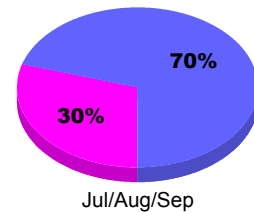

Jul/Aug/Sep

Male Female