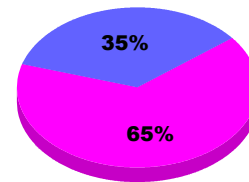

Gender Comparison 2012-2013

Jul/Aug/Sep

Legend: Male (Blue), Female (Magenta)