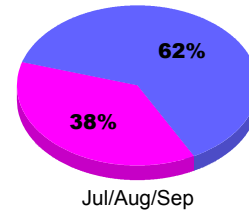

Gender Comparison 2012-2013

Jul/Aug/Sep

Legend: Male (Blue), Female (Purple)