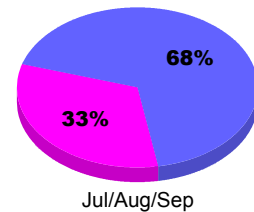

Jul/Aug/Sep

Male Female