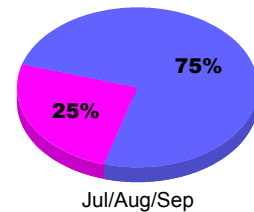

Jul/Aug/Sep

Male Female