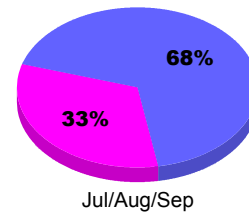

Gender Comparison 2012-2013

Jul/Aug/Sep

Legend: Male (Blue), Female (Magenta)