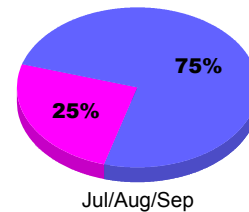

Gender Comparison 2012-2013

Legend: Male (blue), Female (purple)