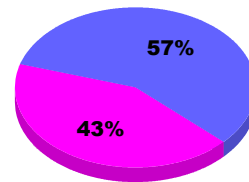

Gender Comparison 2012-2013

Jul/Aug/Sep

Legend: Male (blue), Female (magenta)