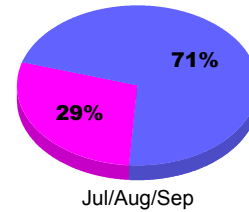

Gender Comparison 2012-2013