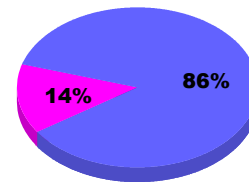

Gender Comparison 2012-2013

Jul/Aug/Sep

Legend: Male (Blue), Female (Pink)