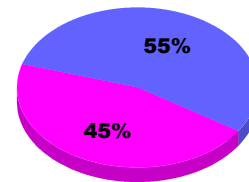

Gender Comparison 2012-2013

Jul/Aug/Sep

■ Male
■ Female