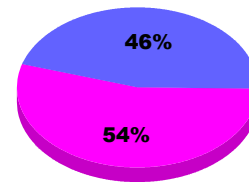

Gender Comparison 2012-2013

Jul/Aug/Sep

Legend: Male (Blue), Female (Magenta)