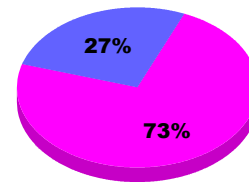

Gender Comparison 2012-2013

Jul/Aug/Sep

Legend: Male (Blue), Female (Magenta)