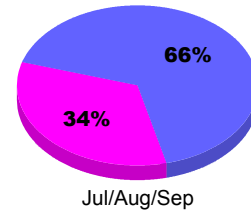

Gender Comparison 2012-2013

Jul/Aug/Sep

Legend: Male (Blue), Female (Magenta)