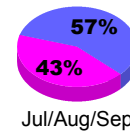

Gender Comparison 2012-2013

Jan/Feb/Mar

Male

Female