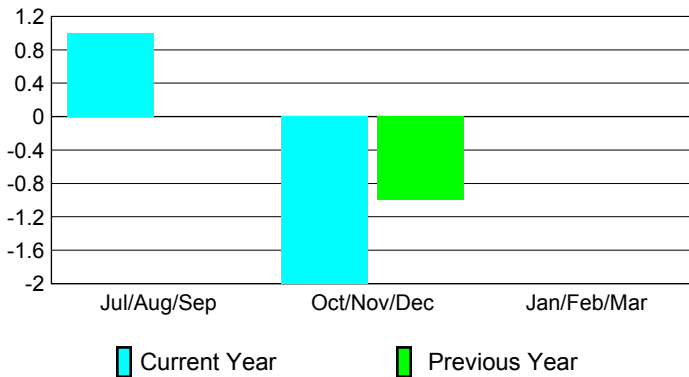

Comparison of Club Gain/Loss

Current Year Compared to the Previous Year