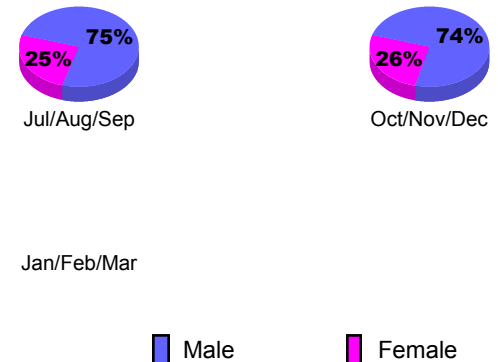

Gender Comparison 2012-2013