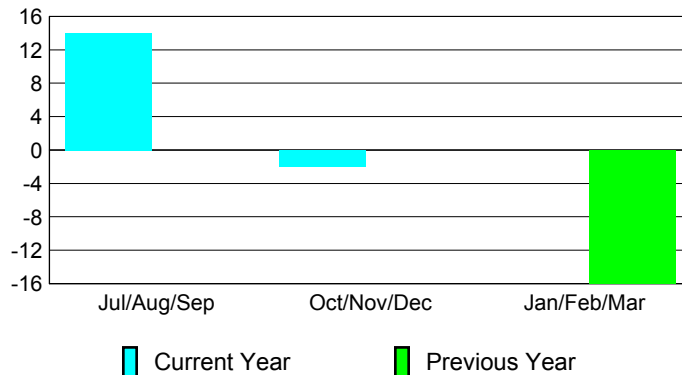

Gender Comparison 2012-2013

Jul/Aug/Sep

Oct/Nov/Dec

Jan/Feb/Mar

Male

Female