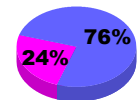

Oct/Nov/Dec

Jan/Feb/Mar

Male

Female