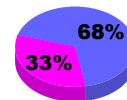

Gender Comparison 2012-2013

Jul/Aug/Sep