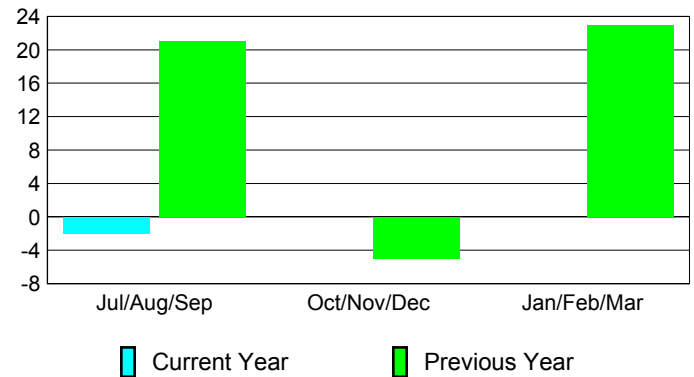

Gender Comparison 2012-2013

Jul/Aug/Sep

Oct/Nov/Dec

Jan/Feb/Mar

Male

Female