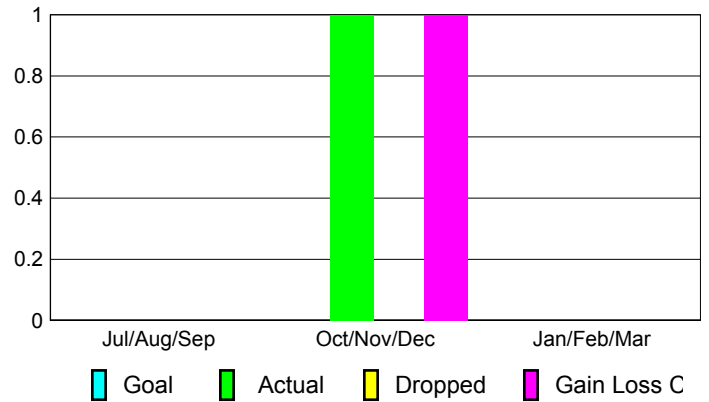

Membership Results 2012-2013

Goal, New, Dropped, Gain/Loss

Comparison of Membership Gain/Loss

Current Year Compared to the Previous Year