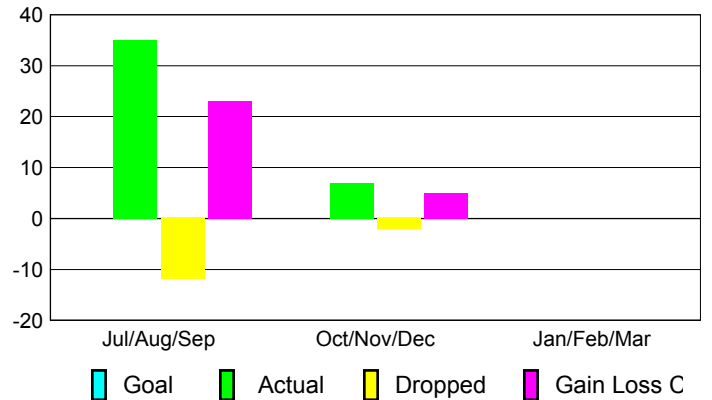

Membership Results 2012-2013

Goal, New, Dropped, Gain/Loss

Comparison of Membership Gain/Loss

Current Year Compared to the Previous Year