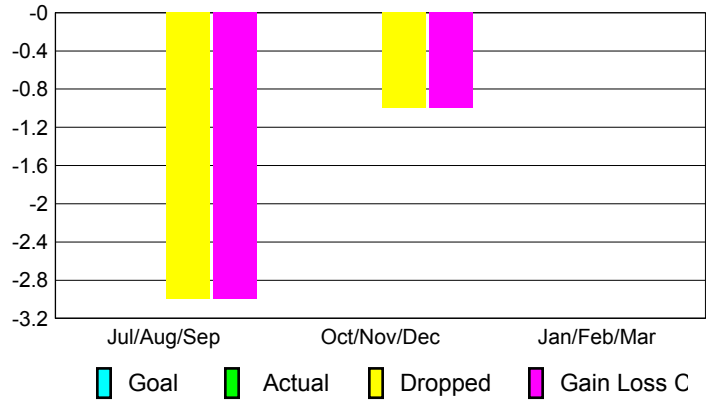

Membership Results 2012-2013

Goal, New, Dropped, Gain/Loss

Comparison of Membership Gain/Loss

Current Year Compared to the Previous Year