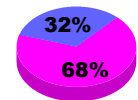

Oct/Nov/Dec

Jan/Feb/Mar

Male

Female