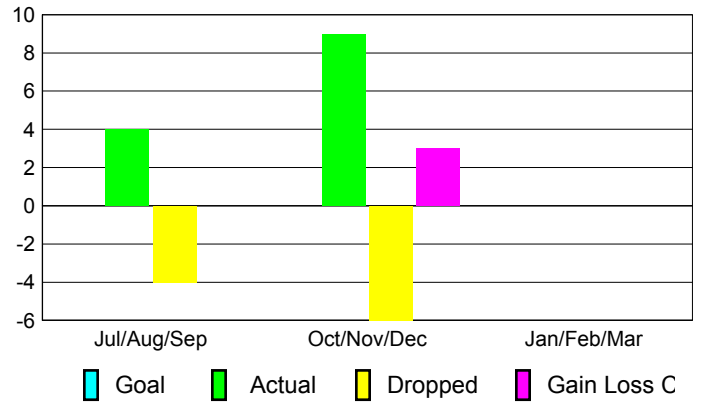

Membership Results 2012-2013

Goal, New, Dropped, Gain/Loss

Comparison of Membership Gain/Loss

Current Year Compared to the Previous Year