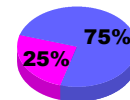

Gender Comparison 2012-2013

Jul/Aug/Sep