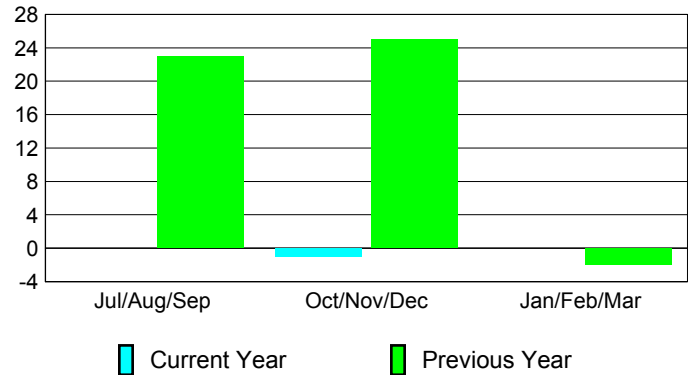

Gender Comparison 2012-2013

Jul/Aug/Sep

Oct/Nov/Dec

Jan/Feb/Mar

Male

Female