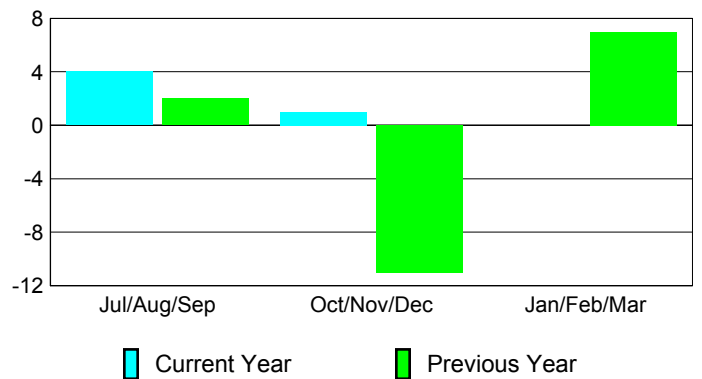

Gender Comparison 2012-2013

Jul/Aug/Sep

Oct/Nov/Dec

Jan/Feb/Mar

Male

Female