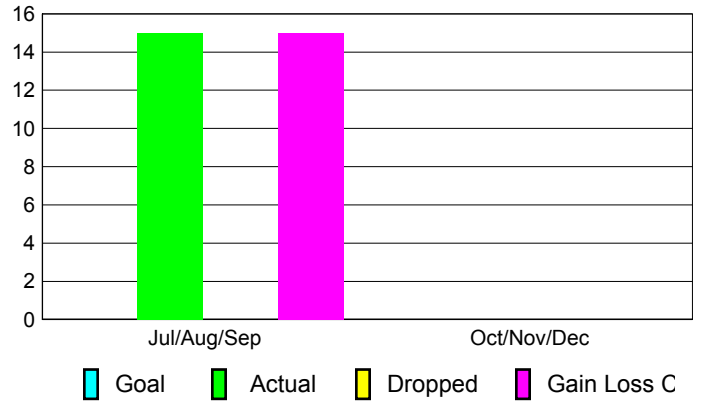

Membership Results 2012-2013

Goal, New, Dropped, Gain/Loss