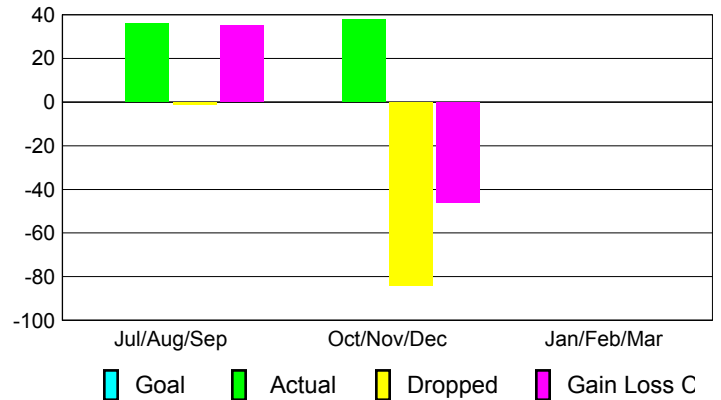

Membership Results 2012-2013

Goal, New, Dropped, Gain/Loss