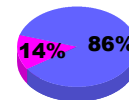

Gender Comparison 2012-2013

Jul/Aug/Sep