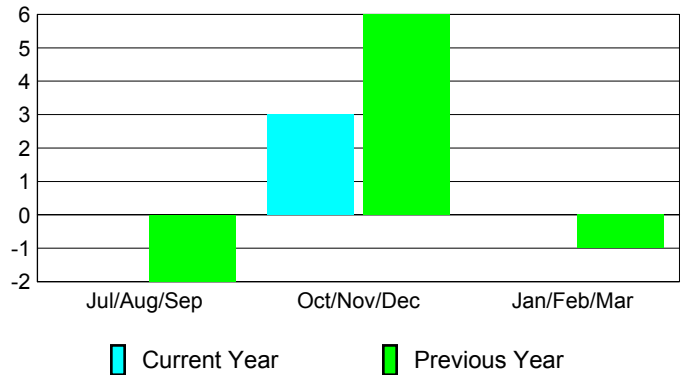

Gender Comparison 2012-2013

Jul/Aug/Sep

Oct/Nov/Dec

Jan/Feb/Mar

Male

Female