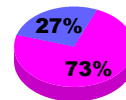

Gender Comparison 2012-2013

Jul/Aug/Sep