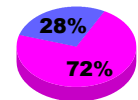

Oct/Nov/Dec

Jan/Feb/Mar

Male

Female