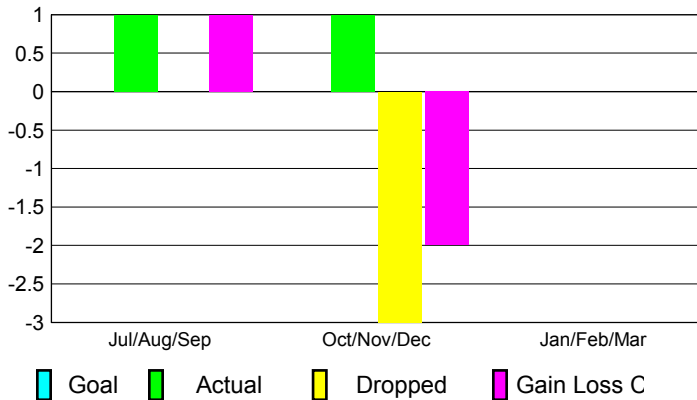

2012-2013 GMT Reports for District (or Undistricted) **HAITI**

GMT: Mr. Dominique Labussière

Location: HAITI

GMT CA: 4

CLUBS

Club Results
2012-2013

Clubs
2011-2012

Month	New Club Goal	Actual New Clubs	Actual Dropped Clubs	Gain/Loss of Clubs	Gain/Loss of Clubs
Jul/Aug/Sep		1	0	1	0
Oct/Nov/Dec		1	-3	-2	-1
Jan/Feb/Mar					0
Totals		2	-3	-1	-1

Club Results 2012-2013

Goal, New, Dropped, Gain/Loss