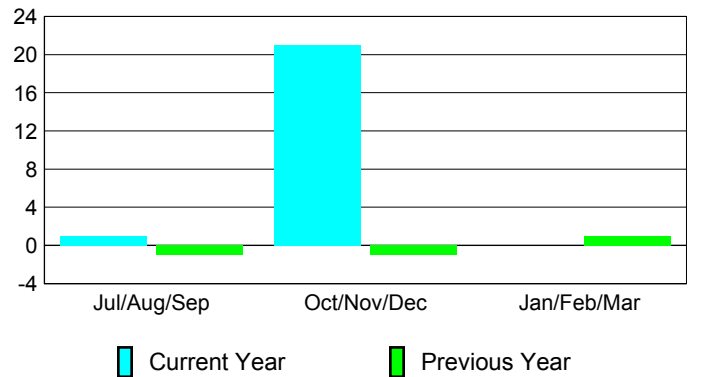

Gender Comparison 2012-2013

Jul/Aug/Sep

Oct/Nov/Dec

Jan/Feb/Mar

Male

Female