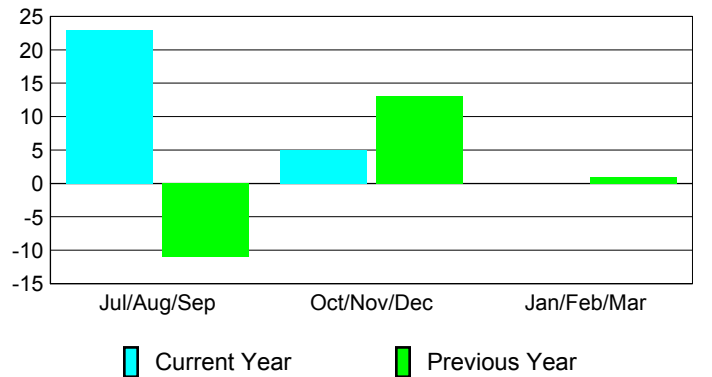

Gender Comparison 2012-2013

Jul/Aug/Sep

Oct/Nov/Dec

Jan/Feb/Mar

Male

Female