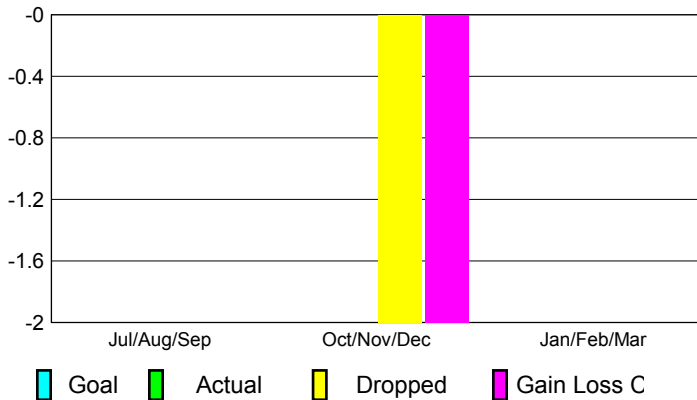

2012-2013 GMT Reports for District (or Undistricted) **MONGOLIA**

GMT: PAUL CHOR HO FAN

Location: MONGOLIA

GMT CA: 5

CLUBS

Club Results
2012-2013

Clubs
2011-2012

Month	New Club Goal	Actual New Clubs	Actual Dropped Clubs	Gain/Loss of Clubs	Gain/Loss of Clubs
Jul/Aug/Sep		0	0	0	0
Oct/Nov/Dec		0	-2	-2	0
Jan/Feb/Mar					0
Totals		0	-2	-2	0

Club Results 2012-2013

Goal, New, Dropped, Gain/Loss

Comparison of Club Gain/Loss

Current Year Compared to the Previous Year