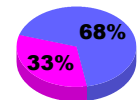

Oct/Nov/Dec

Jan/Feb/Mar

Male

Female