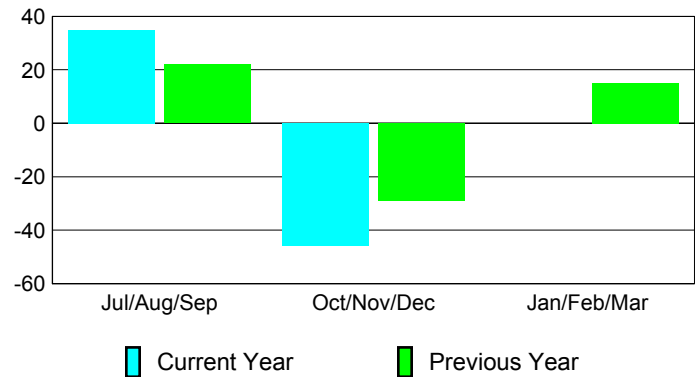

Comparison of Membership Gain/Loss

Current Year Compared to the Previous Year