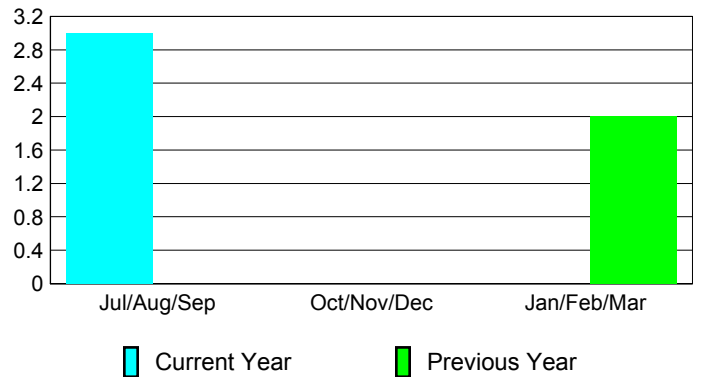

Gender Comparison 2012-2013

Jul/Aug/Sep

Oct/Nov/Dec

Jan/Feb/Mar

Male

Female