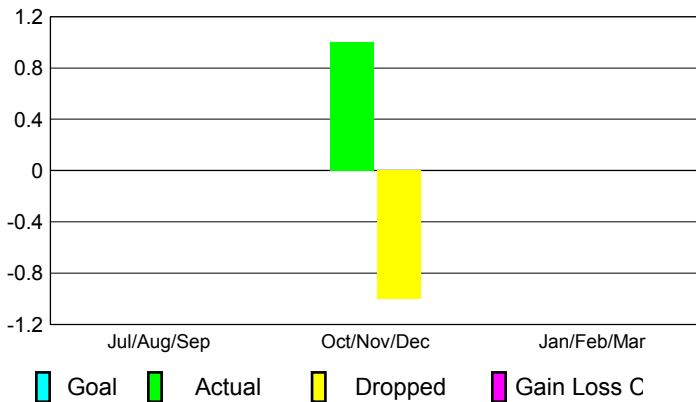

2012-2013 GMT Reports for District (or Undistricted) **CYPRUS**

GMT: Dott DOMENICO MESSINA

Location: CYPRUS

GMT CA: 4

CLUBS

Club Results
2012-2013

Clubs
2011-2012

Month	New Club Goal	Actual New Clubs	Actual Dropped Clubs	Gain/Loss of Clubs	Gain/Loss of Clubs
Jul/Aug/Sep		0	0	0	0
Oct/Nov/Dec		1	-1	0	0
Jan/Feb/Mar					0
Totals		1	-1	0	0

Club Results 2012-2013

Goal, New, Dropped, Gain/Loss

Comparison of Club Gain/Loss

Current Year Compared to the Previous Year