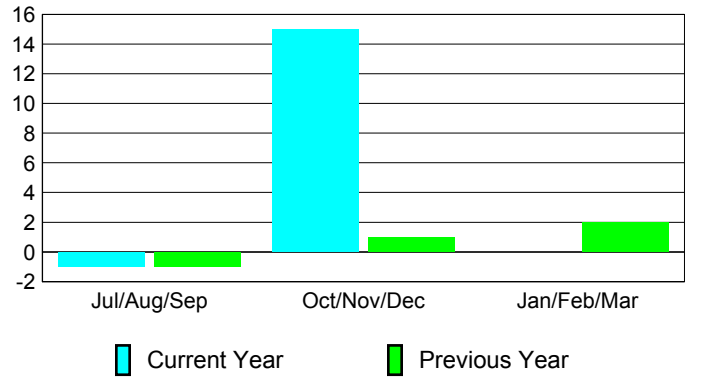

Gender Comparison 2012-2013

Jul/Aug/Sep

Oct/Nov/Dec

Jan/Feb/Mar

Male

Female