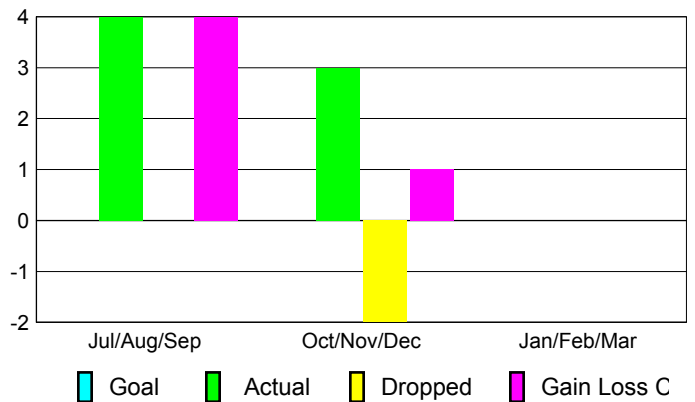

Membership Results 2012-2013

Goal, New, Dropped, Gain/Loss

Comparison of Membership Gain/Loss

Current Year Compared to the Previous Year