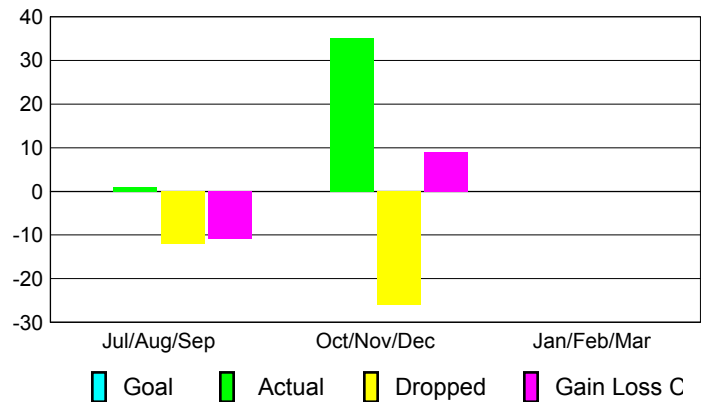

Membership Results 2012-2013

Goal, New, Dropped, Gain/Loss

Comparison of Membership Gain/Loss

Current Year Compared to the Previous Year