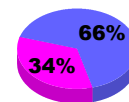

Gender Comparison 2012-2013

Jul/Aug/Sep