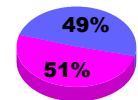

Oct/Nov/Dec

Jan/Feb/Mar

Male

Female