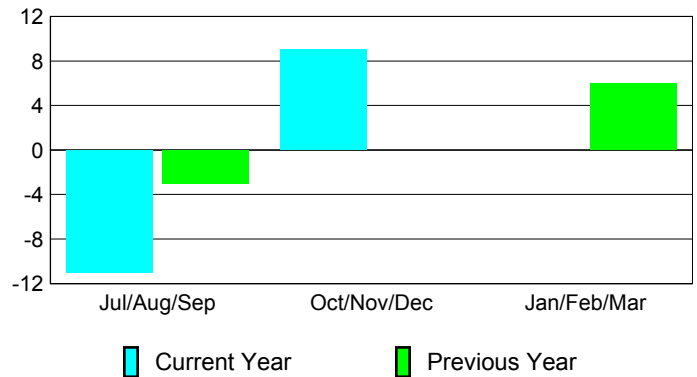

Gender Comparison 2012-2013

Jul/Aug/Sep

Oct/Nov/Dec

Jan/Feb/Mar

Male

Female