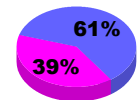

Oct/Nov/Dec

Jan/Feb/Mar

Male

Female