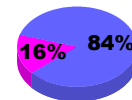

Gender Comparison 2012-2013

Jul/Aug/Sep