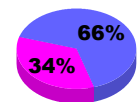

Oct/Nov/Dec

Jan/Feb/Mar

Male

Female