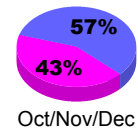

Gender Comparison 2012-2013

Jan/Feb/Mar

Male

Female