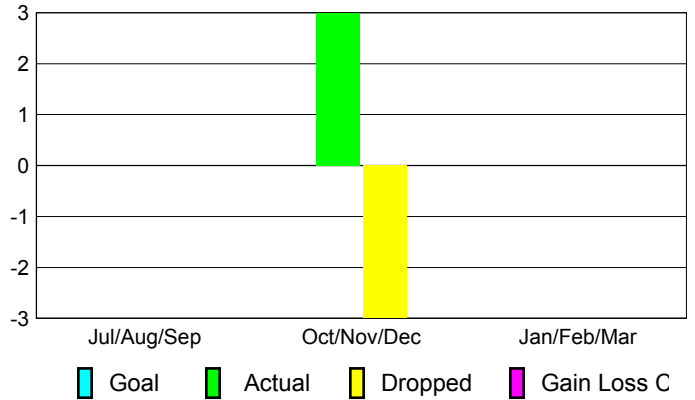

Membership Results 2012-2013

Goal, New, Dropped, Gain/Loss