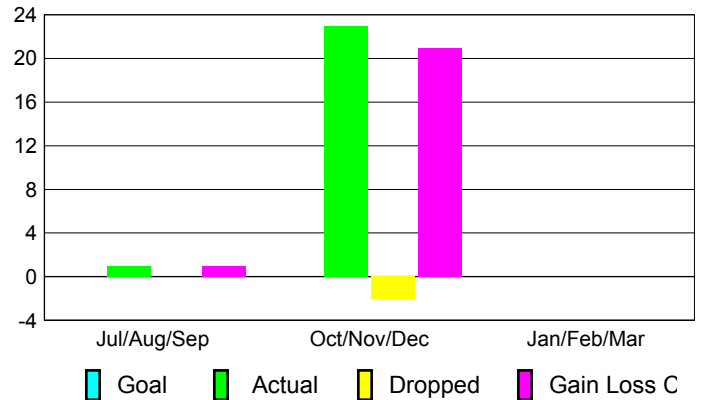

Membership Results 2012-2013

Goal, New, Dropped, Gain/Loss

Comparison of Membership Gain/Loss

Current Year Compared to the Previous Year