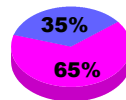

Gender Comparison 2012-2013

Jul/Aug/Sep