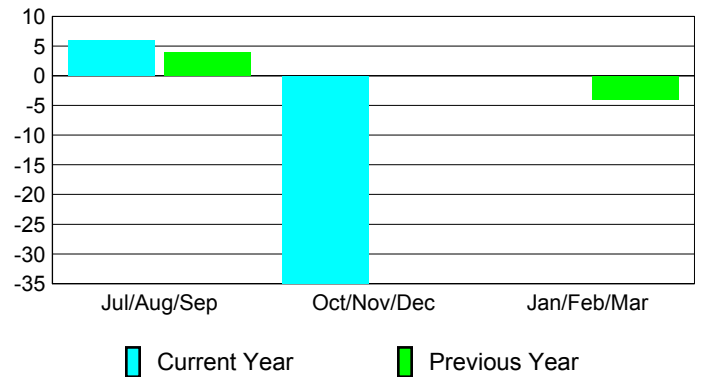

Gender Comparison 2012-2013

Jul/Aug/Sep

Oct/Nov/Dec

Jan/Feb/Mar

Male

Female