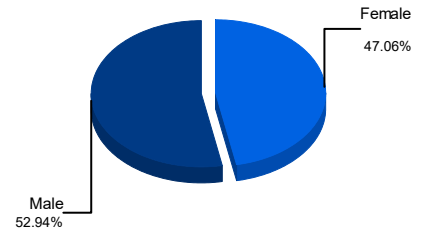

Year	New Clubs	Dropped Clubs	Gain/ Loss Clubs	New Members	Charter Members	Reinstate Members	Transfer Members	Total Member Added	Total Members Dropped	Gain/ Loss Members
2019-2020	0	1	-1	7	0	0	0	7	44	-37
2020-2021	0	0	0	15	0	0	2	17	30	-13
2021-2022	0	0	0	27	0	1	7	35	13	22
2022-2023	0	0	0	0	0	0	0	0	0	0
2023-2024	0	0	0	0	0	0	0	0	0	0
Average	0	0	0	10	0	0	2	12	17	-6

Membership Composition June 2024 Cumulative

New Members	0.0%
Charter Members	0.0%
Reinstate Members	0.0%
Transfer members	0.0%
Total:	100.0%

Gender Composition June 2024 Cumulative

Female	47.06%
Male	52.94%
PreferNotToAnswer	0.00%
NonBinary	0.00%
Total:	100.00%