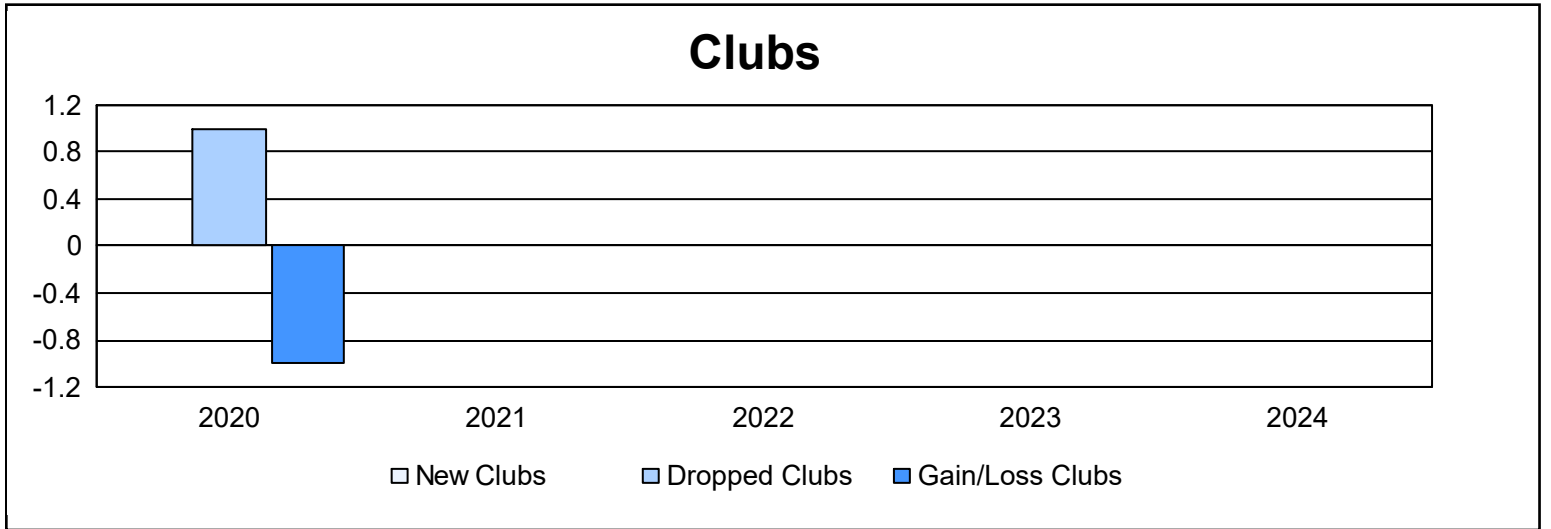

Year	New Clubs	Dropped Clubs	Gain/ Loss Clubs	New Members	Charter Members	Reinstate Members	Transfer Members	Total Member Added	Total Members Dropped	Gain/ Loss Members
2019-2020	0	1	-1	7	0	0	0	7	44	-37
2020-2021	0	0	0	15	0	0	2	17	30	-13
2021-2022	0	0	0	27	0	1	7	35	13	22
2022-2023	0	0	0	0	0	0	0	0	0	0
2023-2024	0	0	0	0	0	0	0	0	0	0
Average	0	0	0	10	0	0	2	12	17	-6

Membership Composition June 2024 Cumulative

New Members	0.0%
Charter Members	0.0%
Reinstate Members	0.0%
Transfer members	0.0%
Total:	100.0%

Gender Composition June 2024 Cumulative

Female	47.06%
Male	52.94%
PreferNotToAnswer	0.00%
NonBinary	0.00%
Total:	100.00%