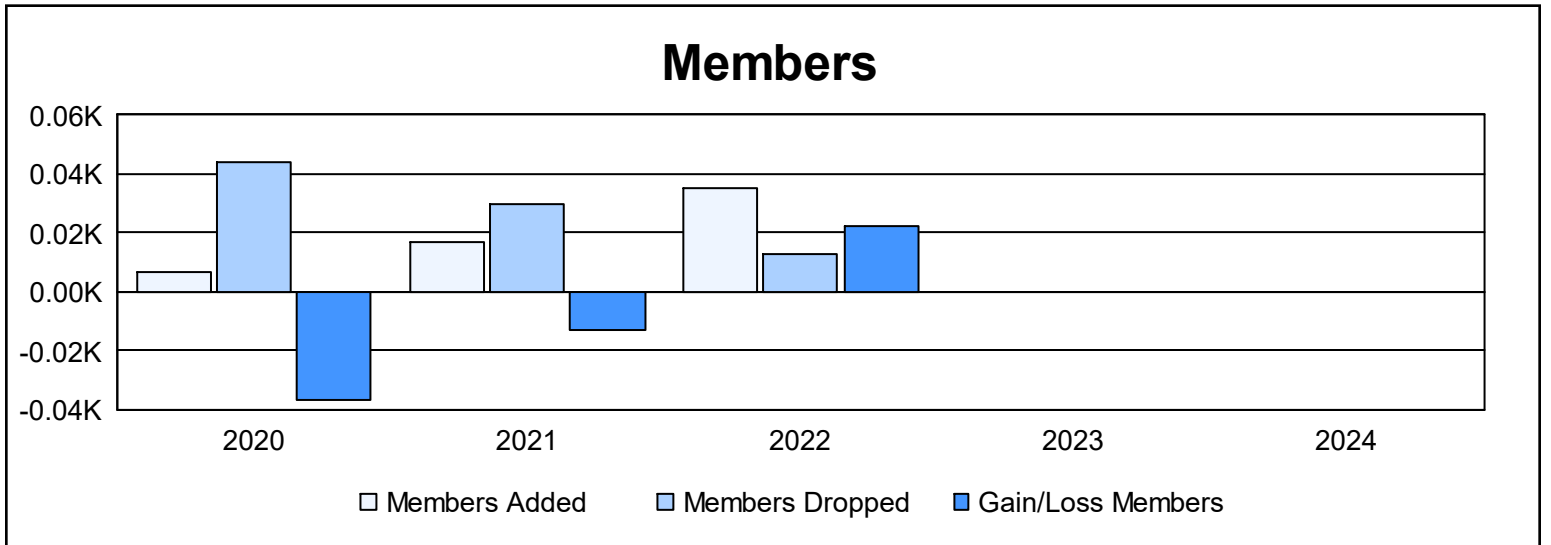

Year	New Clubs	Dropped Clubs	Gain/ Loss Clubs	New Members	Charter Members	Reinstate Members	Transfer Members	Total Member Added	Total Members Dropped	Gain/ Loss Members
2019-2020	0	1	-1	7	0	0	0	7	44	-37
2020-2021	0	0	0	15	0	0	2	17	30	-13
2021-2022	0	0	0	27	0	1	7	35	13	22
2022-2023	0	0	0	0	0	0	0	0	0	0
2023-2024	0	0	0	0	0	0	0	0	0	0
Average	0	0	0	10	0	0	2	12	17	-6

Membership Composition June 2024 Cumulative

New Members	0.0%
Charter Members	0.0%
Reinstate Members	0.0%
Transfer members	0.0%
Total:	100.0%

Gender Composition June 2024 Cumulative

Female	47.06%
Male	52.94%
PreferNotToAnswer	0.00%
NonBinary	0.00%
Total:	100.00%