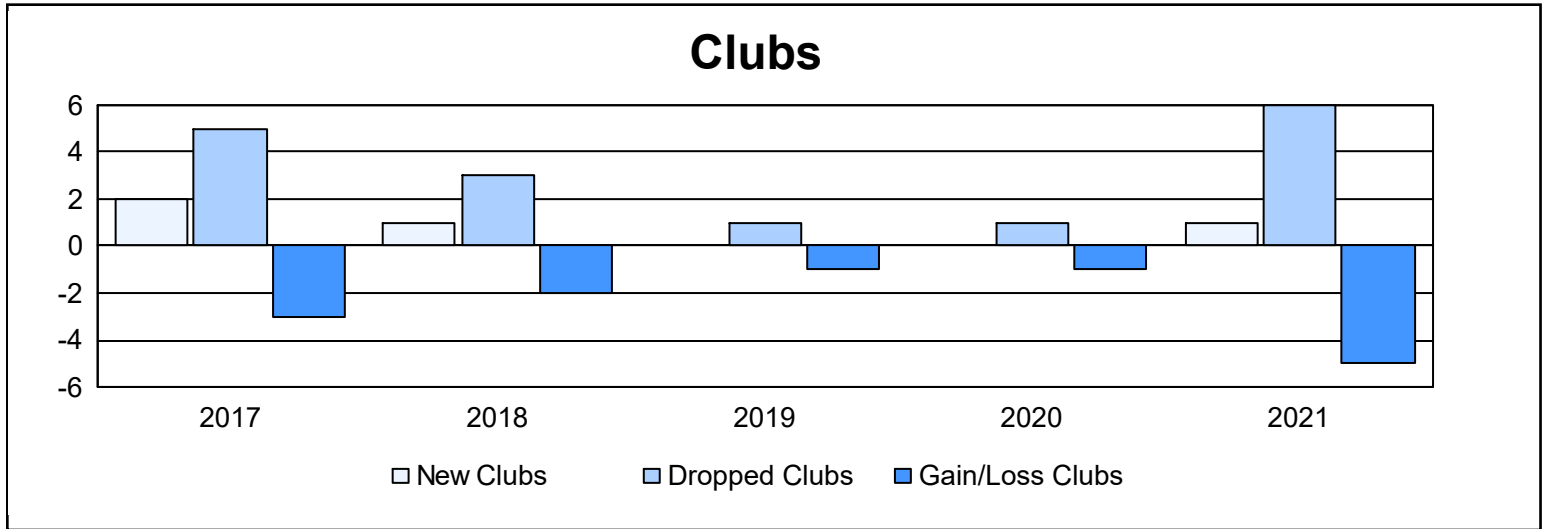

Multiple District C

As of June 2021 Cumulative

Year	New Clubs	Dropped Clubs	Gain/ Loss Clubs	New Members	Charter Members	Reinstate Members	Transfer Members	Total Member Added	Total Members Dropped	Gain/ Loss Members
2016-2017	2	5	-3	362	55	26	25	468	554	-86
2017-2018	1	3	-2	361	37	12	40	450	658	-208
2018-2019	0	1	-1	287	6	21	20	334	451	-117
2019-2020	0	1	-1	222	1	15	18	256	375	-119
2020-2021	1	6	-5	175	34	16	32	257	466	-209
Average	1	3	-2	281	27	18	27	353	501	-148

Membership Composition June 2021 Cumulative

Gender Composition June 2021 Cumulative