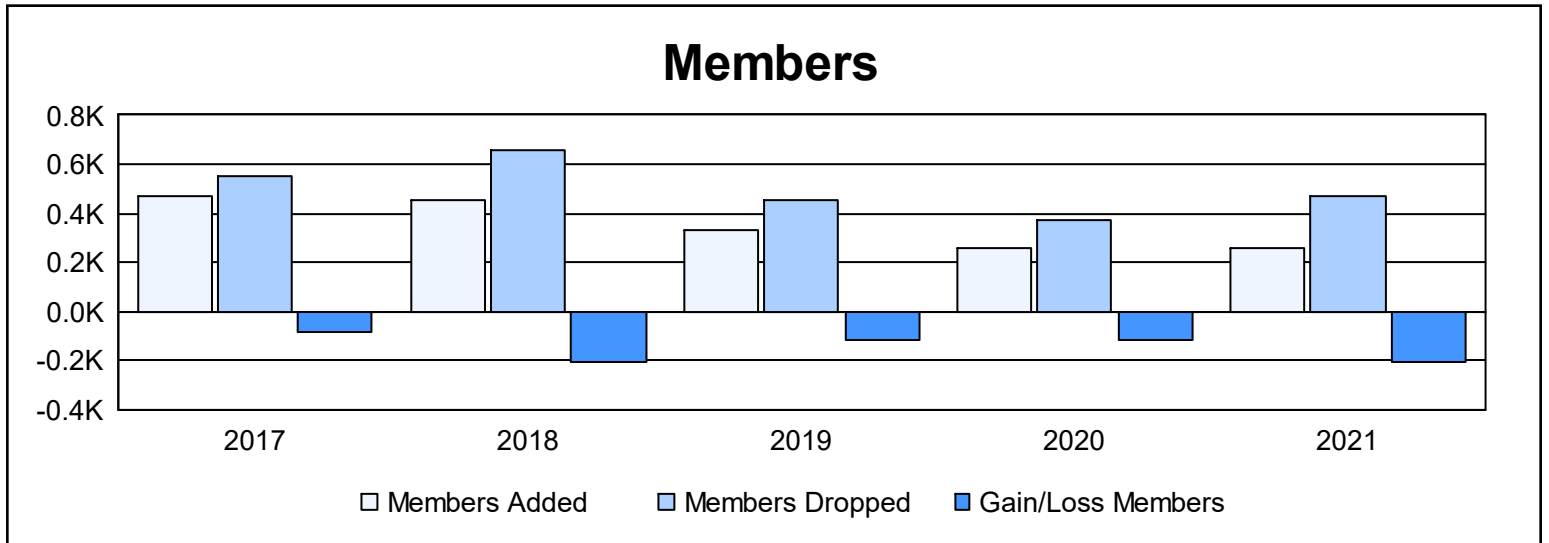

Multiple District C

As of June 2021 Cumulative

Year	New Clubs	Dropped Clubs	Gain/ Loss Clubs	New Members	Charter Members	Reinstate Members	Transfer Members	Total Member Added	Total Members Dropped	Gain/ Loss Members
2016-2017	2	5	-3	362	55	26	25	468	554	-86
2017-2018	1	3	-2	361	37	12	40	450	658	-208
2018-2019	0	1	-1	287	6	21	20	334	451	-117
2019-2020	0	1	-1	222	1	15	18	256	375	-119
2020-2021	1	6	-5	175	34	16	32	257	466	-209
Average	1	3	-2	281	27	18	27	353	501	-148

Membership Composition June 2021 Cumulative

Gender Composition June 2021 Cumulative