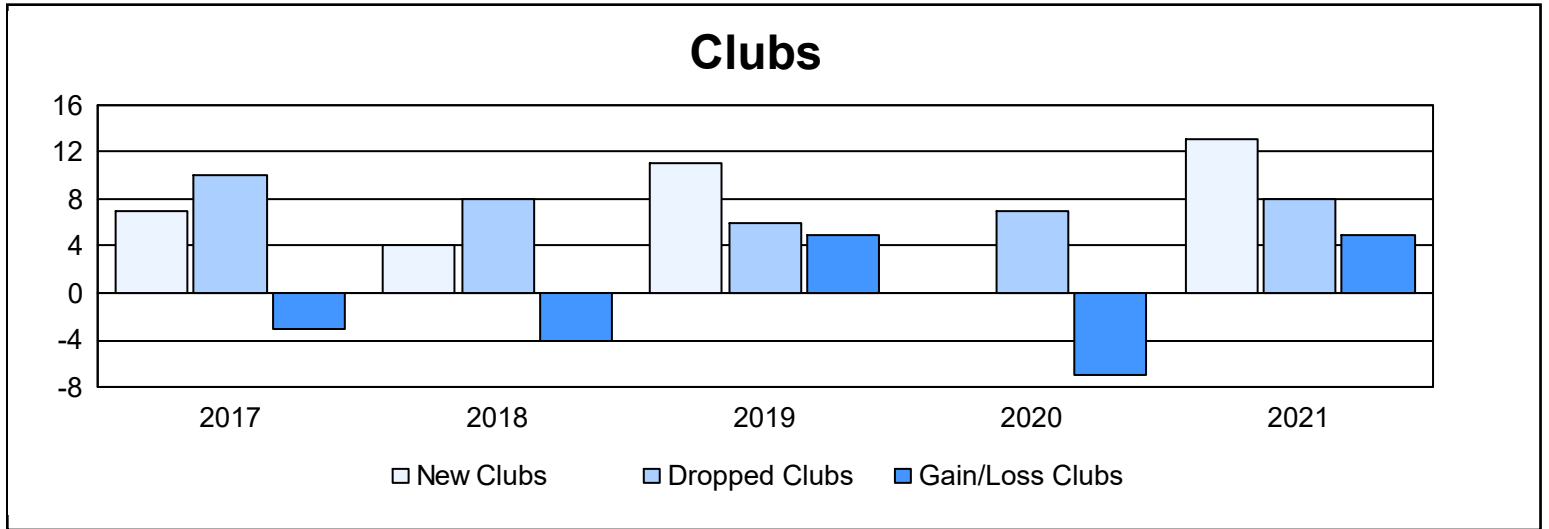

# Multiple District G

As of June 2021 Cumulative

Year	New Clubs	Dropped Clubs	Gain/ Loss Clubs	New Members	Charter Members	Reinstate Members	Transfer Members	Total Member Added	Total Members Dropped	Gain/ Loss Members
2016-2017	7	10	-3	506	209	43	51	809	913	-104
2017-2018	4	8	-4	338	149	73	6	566	733	-167
2018-2019	11	6	5	329	323	30	5	687	606	81
2019-2020	0	7	-7	215	20	62	4	301	652	-351
2020-2021	13	8	5	367	447	75	5	894	601	293
<b>Average</b>	<b>7</b>	<b>8</b>	<b>-1</b>	<b>351</b>	<b>230</b>	<b>57</b>	<b>14</b>	<b>651</b>	<b>701</b>	<b>-50</b>

### Membership Composition June 2021 Cumulative