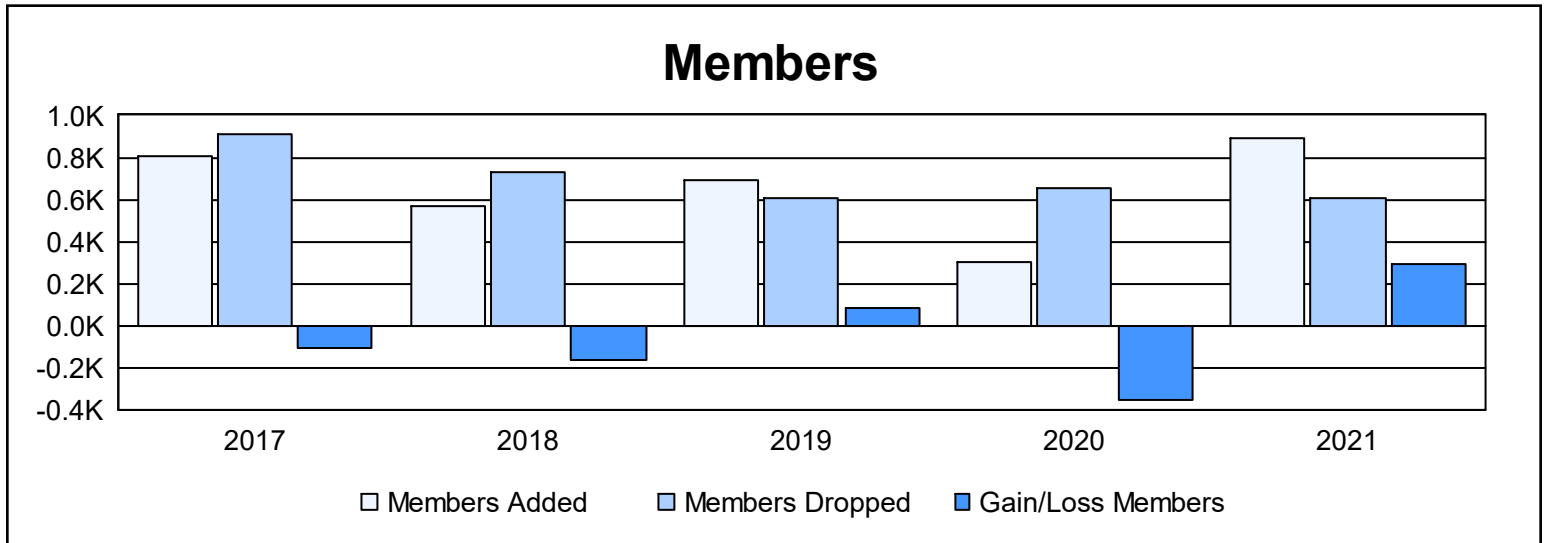

# Multiple District G

As of June 2021 Cumulative

Year	New Clubs	Dropped Clubs	Gain/ Loss Clubs	New Members	Charter Members	Reinstate Members	Transfer Members	Total Member Added	Total Members Dropped	Gain/ Loss Members
2016-2017	7	10	-3	506	209	43	51	809	913	-104
2017-2018	4	8	-4	338	149	73	6	566	733	-167
2018-2019	11	6	5	329	323	30	5	687	606	81
2019-2020	0	7	-7	215	20	62	4	301	652	-351
2020-2021	13	8	5	367	447	75	5	894	601	293
<b>Average</b>	<b>7</b>	<b>8</b>	<b>-1</b>	<b>351</b>	<b>230</b>	<b>57</b>	<b>14</b>	<b>651</b>	<b>701</b>	<b>-50</b>

### Membership Composition June 2021 Cumulative