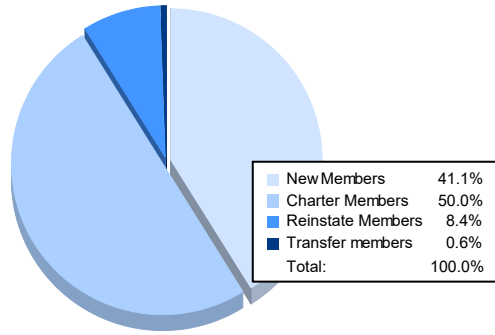

# Multiple District G

As of June 2021 Cumulative

Year	New Clubs	Dropped Clubs	Gain/ Loss Clubs	New Members	Charter Members	Reinstate Members	Transfer Members	Total Member Added	Total Members Dropped	Gain/ Loss Members
2016-2017	7	10	-3	506	209	43	51	809	913	-104
2017-2018	4	8	-4	338	149	73	6	566	733	-167
2018-2019	11	6	5	329	323	30	5	687	606	81
2019-2020	0	7	-7	215	20	62	4	301	652	-351
2020-2021	13	8	5	367	447	75	5	894	601	293
<b>Average</b>	<b>7</b>	<b>8</b>	<b>-1</b>	<b>351</b>	<b>230</b>	<b>57</b>	<b>14</b>	<b>651</b>	<b>701</b>	<b>-50</b>

### Membership Composition June 2021 Cumulative