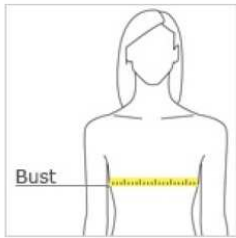

A482 Ladies Essential T-shirt

HOW TO MEASURE

BUST
With arms down at sides, measure around the upper body, under arms and around the fullest part of the bust.

SIZE CHART

	XS	S	M	L	XL	XXL	3XL	4XL
Size	2	4/6	8/10	12/14	16/18	20/22	24/26	28/30
Bust	32-34	35-36	37-38	39-41	42-44	45-47	48-51	52-55

A480 Ladies Waffle Mesh Polo

HOW TO MEASURE

BUST
With arms down at sides, measure around the upper body, under arms and around the fullest part of the bust.

SIZE CHART

	XS	S	M	L	XL	XXL	3XL	4XL
Size	2	4/6	8/10	12/14	16/18	20/22	24/26	28/30
Bust	32-34	35-36	37-38	39-41	42-44	45-47	48-51	52-55

A490 Ladies Silk Touch Polo

HOW TO MEASURE

BUST
With arms down at sides, measure around the upper body, under arms and around the fullest part of the bust.

SIZE CHART

	XS	S	M	L	XL	XXL	3XL	4XL	5XL	6XL
Size	2	4/6	8/10	12/14	16/18	20/22	24/26	28/30	32/34	36/38
Bust	32-34	35-36	37-38	39-41	42-44	45-47	48-51	52-55	56-59	60-63