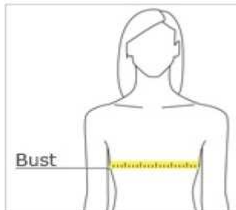

A482 Ladies Essential T-shirt

HOW TO MEASURE

BUST
With arms down at sides, measure around the upper body, under arms and around the fullest part of the bust.

SIZE CHART

	XS	S	M	L	XL	XXL	3XL	4XL
Size	2	4/6	8/10	12/14	16/18	20/22	24/26	28/30
Bust	32-34	35-36	37-38	39-41	42-44	45-47	48-51	52-55

A480 Ladies Waffle Mesh Polo

HOW TO MEASURE

BUST
With arms down at sides, measure around the upper body, under arms and around the fullest part of the bust.

SIZE CHART

	XS	S	M	L	XL	XXL	3XL	4XL
Size	2	4/6	8/10	12/14	16/18	20/22	24/26	28/30
Bust	32-34	35-36	37-38	39-41	42-44	45-47	48-51	52-55

A490 Ladies Silk Touch Polo

HOW TO MEASURE

BUST
With arms down at sides, measure around the upper body, under arms and around the fullest part of the bust.

SIZE CHART

	XS	S	M	L	XL	XXL	3XL	4XL	5XL	6XL
Size	2	4/6	8/10	12/14	16/18	20/22	24/26	28/30	32/34	36/38
Bust	32-34	35-36	37-38	39-41	42-44	45-47	48-51	52-55	56-59	60-63