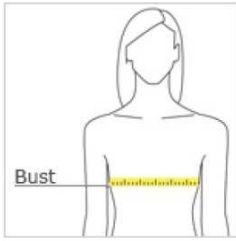

A482 Ladies Essential T-shirt

HOW TO MEASURE

BUST
With arms down at sides, measure around the upper body, under arms and around the fullest part of the bust.

SIZE CHART

	XS	S	M	L	XL	XXL	3XL	4XL
Size	2	4/6	8/10	12/14	16/18	20/22	24/26	28/30
Bust	32-34	35-36	37-38	39-41	42-44	45-47	48-51	52-55

A480 Ladies Waffle Mesh Polo

HOW TO MEASURE

BUST
With arms down at sides, measure around the upper body, under arms and around the fullest part of the bust.

SIZE CHART

	XS	S	M	L	XL	XXL	3XL	4XL
Size	2	4/6	8/10	12/14	16/18	20/22	24/26	28/30
Bust	32-34	35-36	37-38	39-41	42-44	45-47	48-51	52-55

A490 Ladies Silk Touch Polo

HOW TO MEASURE

BUST
With arms down at sides, measure around the upper body, under arms and around the fullest part of the bust.

SIZE CHART

	XS	S	M	L	XL	XXL	3XL	4XL	5XL	6XL
Size	2	4/6	8/10	12/14	16/18	20/22	24/26	28/30	32/34	36/38
Bust	32-34	35-36	37-38	39-41	42-44	45-47	48-51	52-55	56-59	60-63