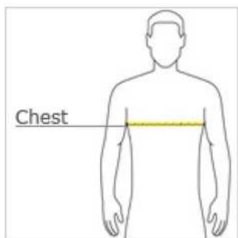

A481 Mens Essential T-shirt

HOW TO MEASURE

CHEST

With arms down at sides, measure around the upper body, under arms and over the fullest part of the chest.

SIZE CHART

	S	M	L	XL	2XL	3XL	4XL	5XL	6XL
Chest	35-37	38-40	41-43	44-46	47-49	50-53	54-57	58-60	61-63

A491 Mens Waffle Mesh Polo

HOW TO MEASURE

CHEST

With arms down at sides, measure around the upper body, under arms and over the fullest part of the chest.

SIZE CHART

	XS	S	M	L	XL	2XL	3XL	4XL
Chest	32-34	35-37	38-40	41-43	44-46	47-49	50-53	54-57

A489 Mens Silk Touch Polo

HOW TO MEASURE

CHEST

With arms down at sides, measure around the upper body, under arms and over the fullest part of the chest.

SIZE CHART

	XS	S	M	L	XL	2XL	3XL	4XL	5XL	6XL	7XL	8XL	9XL	10XL
Chest	32-34	35-37	38-40	41-43	44-46	47-49	50-53	54-57	58-60	61-63	64-66	67-69	70-72	73-75