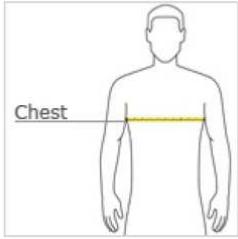

A481 Mens Essential T-shirt

HOW TO MEASURE

CHEST

With arms down at sides, measure around the upper body, under arms and over the fullest part of the chest.

SIZE CHART

	S	M	L	XL	2XL	3XL	4XL	5XL	6XL
Chest	35-37	38-40	41-43	44-46	47-49	50-53	54-57	58-60	61-63

A491 Mens Waffle Mesh Polo

HOW TO MEASURE

CHEST

With arms down at sides, measure around the upper body, under arms and over the fullest part of the chest.

SIZE CHART

	XS	S	M	L	XL	2XL	3XL	4XL
Chest	32-34	35-37	38-40	41-43	44-46	47-49	50-53	54-57

A489 Mens Silk Touch Polo

HOW TO MEASURE

CHEST

With arms down at sides, measure around the upper body, under arms and over the fullest part of the chest.

SIZE CHART

	XS	S	M	L	XL	2XL	3XL	4XL	5XL	6XL	7XL	8XL	9XL	10XL
Chest	32-34	35-37	38-40	41-43	44-46	47-49	50-53	54-57	58-60	61-63	64-66	67-69	70-72	73-75