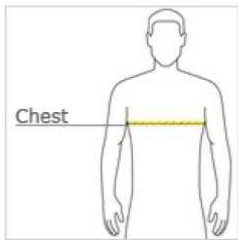

A481 Mens Essential T-shirt

HOW TO MEASURE

CHEST

With arms down at sides, measure around the upper body, under arms and over the fullest part of the chest.

SIZE CHART

	S	M	L	XL	2XL	3XL	4XL	5XL	6XL
Chest	35-37	38-40	41-43	44-46	47-49	50-53	54-57	58-60	61-63

A491 Mens Waffle Mesh Polo

HOW TO MEASURE

CHEST

With arms down at sides, measure around the upper body, under arms and over the fullest part of the chest.

SIZE CHART

	XS	S	M	L	XL	2XL	3XL	4XL
Chest	32-34	35-37	38-40	41-43	44-46	47-49	50-53	54-57

A489 Mens Silk Touch Polo

HOW TO MEASURE

CHEST

With arms down at sides, measure around the upper body, under arms and over the fullest part of the chest.

SIZE CHART

	XS	S	M	L	XL	2XL	3XL	4XL	5XL	6XL	7XL	8XL	9XL	10XL
Chest	32-34	35-37	38-40	41-43	44-46	47-49	50-53	54-57	58-60	61-63	64-66	67-69	70-72	73-75