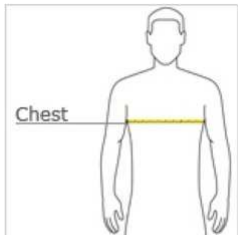

A486 Gildan Lions Hooded Sweatshirt

Size	A	B	C
SM	20"	26"	33"
MD	22"	27"	34"
LG	24"	28"	35"
XL	26"	29"	36"
2XL	28"	30"	37"
3XL	30"	31"	38"
4XL	32"	32"	39"
5XL	34"	33"	40"
Tot.	+/- 0.75"	+/- 1"	+/- 1"

A493 Lions Tie Dye Tee

HOW TO MEASURE

CHEST
With arms down at sides, measure around the upper body, under arms and over the fullest part of the chest.

SIZE CHART

	S	M	L	XL	2XL	3XL	4XL
Chest	35-37	38-40	41-43	44-46	47-49	50-53	54-57

A494 Ringer T-shirt

HOW TO MEASURE

CHEST
With arms down at sides, measure around the upper body, under arms and over the fullest part of the chest.

SIZE CHART

	S	M	L	XL	2XL	3XL	4XL
Chest	35-37	38-40	41-43	44-46	47-49	50-53	54-57