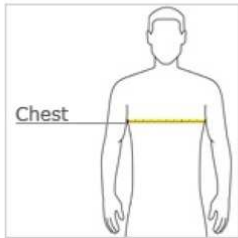

A486 Gildan Lions Hooded Sweatshirt

Size	A	B	C
SM	20"	26"	33"
MD	22"	27"	34"
LG	24"	28"	35"
XL	26"	29"	36"
2XL	28"	30"	37"
3XL	30"	31"	38"
4XL	32"	32"	39"
5XL	34"	33"	40"
Tot.	+/- 0.75"	+/- 1"	+/- 1"

A493 Lions Tie Dye Tee

HOW TO MEASURE

CHEST
With arms down at sides, measure around the upper body, under arms and over the fullest part of the chest.

SIZE CHART

	S	M	L	XL	2XL	3XL	4XL
Chest	35-37	38-40	41-43	44-46	47-49	50-53	54-57

A494 Ringer T-shirt

HOW TO MEASURE

CHEST
With arms down at sides, measure around the upper body, under arms and over the fullest part of the chest.

SIZE CHART

	S	M	L	XL	2XL	3XL	4XL
Chest	35-37	38-40	41-43	44-46	47-49	50-53	54-57