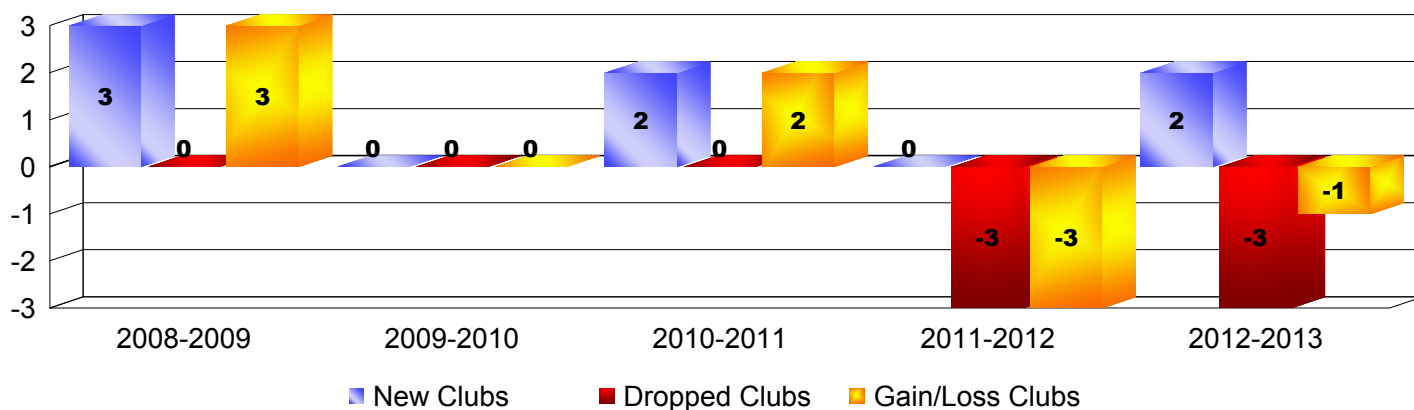

Year	New Clubs	Dropped Clubs	Gain/Loss Clubs	New Members	Charter Members	Reinstate Members	Transfer Members	Total Member Added	Total Members Dropped	Gain/Loss Members
2008-2009	3	0	3	128	79	8	3	218	-201	17
2009-2010	0	0	0	170	2	6	6	184	-177	7
2010-2011	2	0	2	88	47	15	3	153	-208	-55
2011-2012	0	-3	-3	99	33	9	6	147	-223	-76
2012-2013	2	-3	-1	192	43	25	2	262	-163	99
<b>Average</b>	<b>1</b>	<b>-1</b>	<b>0</b>	<b>135</b>	<b>41</b>	<b>13</b>	<b>4</b>	<b>193</b>	<b>-194</b>	<b>-2</b>

### Clubs