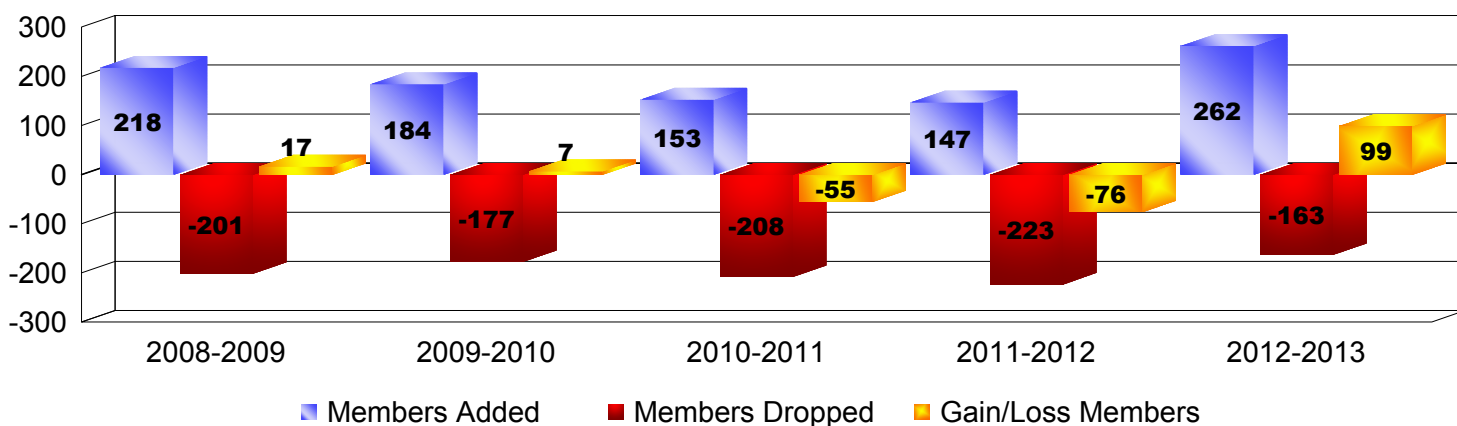

Year	New Clubs	Dropped Clubs	Gain/Loss Clubs	New Members	Charter Members	Reinstate Members	Transfer Members	Total Member Added	Total Members Dropped	Gain/Loss Members
2008-2009	3	0	3	128	79	8	3	218	-201	17
2009-2010	0	0	0	170	2	6	6	184	-177	7
2010-2011	2	0	2	88	47	15	3	153	-208	-55
2011-2012	0	-3	-3	99	33	9	6	147	-223	-76
2012-2013	2	-3	-1	192	43	25	2	262	-163	99
Average	1	-1	0	135	41	13	4	193	-194	-2

Clubs

Members

Membership Composition

June 2013 Cumulative

Gender Comparison

June 2013 Cumulative