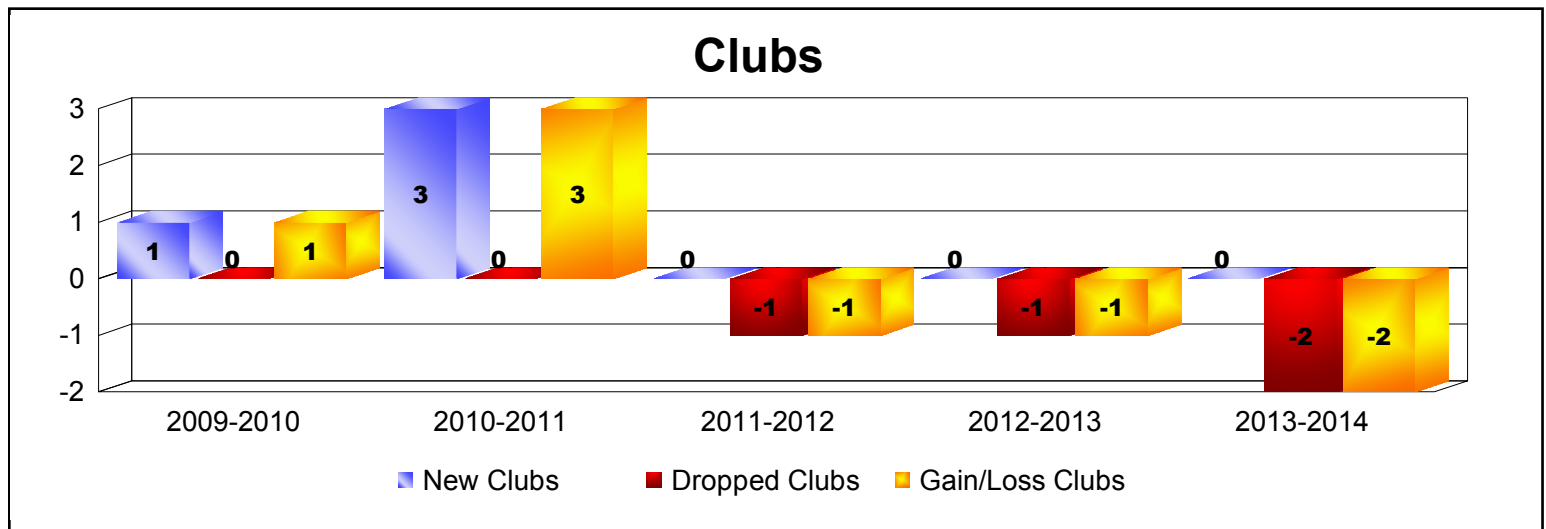

Year	New Clubs	Dropped Clubs	Gain/ Loss Clubs	New Members	Charter Members	Reinstate Members	Transfer Members	Total Member Added	Total Members Dropped	Gain/ Loss Members
2009-2010	1	0	1	33	32	0	1	66	-65	1
2010-2011	3	0	3	56	65	0	1	122	-40	82
2011-2012	0	-1	-1	36	0	0	5	41	-112	-71
2012-2013	0	-1	-1	37	2	0	1	40	-66	-26
2013-2014	0	-2	-2	19	1	0	0	20	-59	-39
<b>Average</b>	<b>1</b>	<b>-1</b>	<b>0</b>	<b>36</b>	<b>20</b>	<b>0</b>	<b>2</b>	<b>58</b>	<b>-68</b>	<b>-11</b>

Year	New Clubs	Dropped Clubs	Gain/ Loss Clubs	New Members	Charter Members	Reinstate Members	Transfer Members	Total Member Added	Total Members Dropped	Gain/ Loss Members
2009-2010	1	0	1	19	20	2	0	41	-36	5
2010-2011	0	0	0	14	0	18	0	32	-54	-22
2011-2012	0	-1	-1	16	0	0	1	17	-43	-26
2012-2013	0	0	0	12	1	0	1	14	-23	-9
2013-2014	0	0	0	24	0	1	0	25	-32	-7
<b>Average</b>	<b>0</b>	<b>0</b>	<b>0</b>	<b>17</b>	<b>4</b>	<b>4</b>	<b>0</b>	<b>26</b>	<b>-38</b>	<b>-12</b>