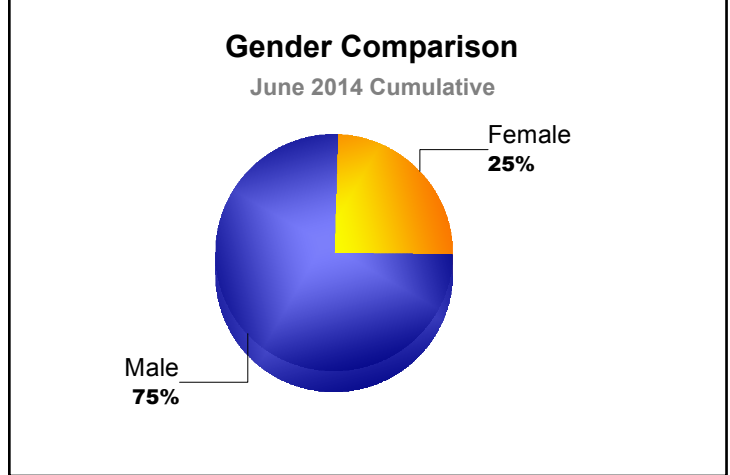

Year	New Clubs	Dropped Clubs	Gain/ Loss Clubs	New Members	Charter Members	Reinstate Members	Transfer Members	Total Member Added	Total Members Dropped	Gain/ Loss Members
2009-2010	1	0	1	33	32	0	1	66	-65	1
2010-2011	3	0	3	56	65	0	1	122	-40	82
2011-2012	0	-1	-1	36	0	0	5	41	-112	-71
2012-2013	0	-1	-1	37	2	0	1	40	-66	-26
2013-2014	0	-2	-2	19	1	0	0	20	-59	-39
<b>Average</b>	<b>1</b>	<b>-1</b>	<b>0</b>	<b>36</b>	<b>20</b>	<b>0</b>	<b>2</b>	<b>58</b>	<b>-68</b>	<b>-11</b>