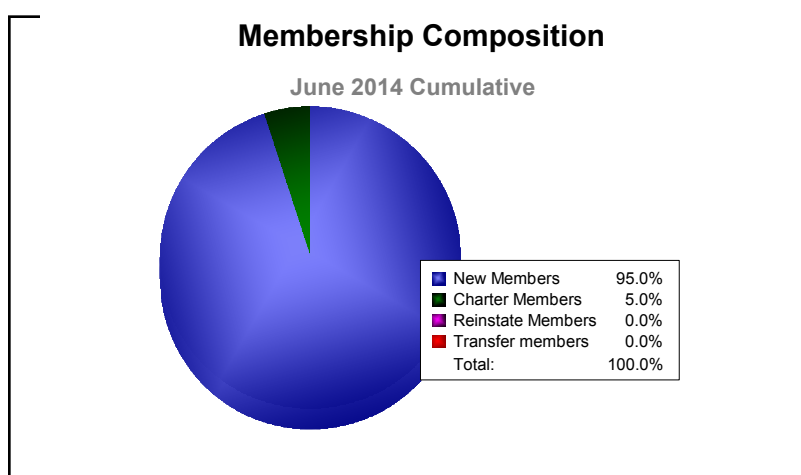

Year	New Clubs	Dropped Clubs	Gain/ Loss Clubs	New Members	Charter Members	Reinstate Members	Transfer Members	Total Member Added	Total Members Dropped	Gain/ Loss Members
2009-2010	1	0	1	33	32	0	1	66	-65	1
2010-2011	3	0	3	56	65	0	1	122	-40	82
2011-2012	0	-1	-1	36	0	0	5	41	-112	-71
2012-2013	0	-1	-1	37	2	0	1	40	-66	-26
2013-2014	0	-2	-2	19	1	0	0	20	-59	-39
<b>Average</b>	<b>1</b>	<b>-1</b>	<b>0</b>	<b>36</b>	<b>20</b>	<b>0</b>	<b>2</b>	<b>58</b>	<b>-68</b>	<b>-11</b>