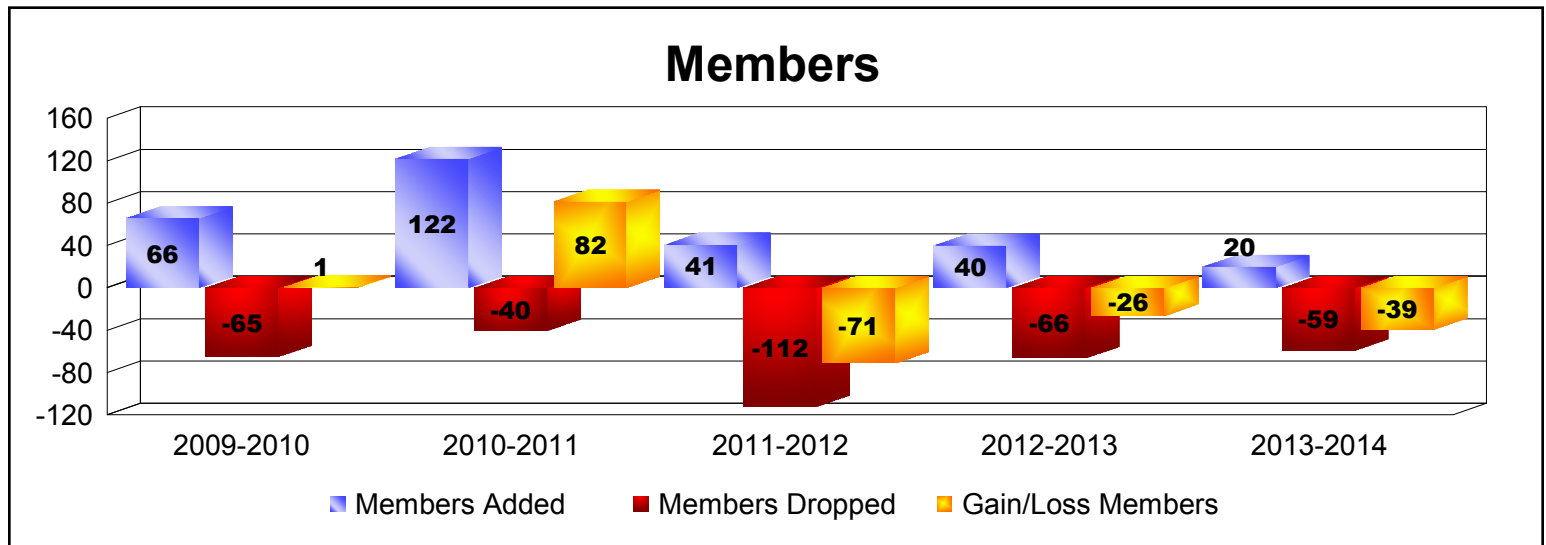

Year	New Clubs	Dropped Clubs	Gain/ Loss Clubs	New Members	Charter Members	Reinstate Members	Transfer Members	Total Member Added	Total Members Dropped	Gain/ Loss Members
2009-2010	1	0	1	33	32	0	1	66	-65	1
2010-2011	3	0	3	56	65	0	1	122	-40	82
2011-2012	0	-1	-1	36	0	0	5	41	-112	-71
2012-2013	0	-1	-1	37	2	0	1	40	-66	-26
2013-2014	0	-2	-2	19	1	0	0	20	-59	-39
<b>Average</b>	<b>1</b>	<b>-1</b>	<b>0</b>	<b>36</b>	<b>20</b>	<b>0</b>	<b>2</b>	<b>58</b>	<b>-68</b>	<b>-11</b>

Year	New Clubs	Dropped Clubs	Gain/ Loss Clubs	New Members	Charter Members	Reinstate Members	Transfer Members	Total Member Added	Total Members Dropped	Gain/ Loss Members
2009-2010	1	0	1	19	20	2	0	41	-36	5
2010-2011	0	0	0	14	0	18	0	32	-54	-22
2011-2012	0	-1	-1	16	0	0	1	17	-43	-26
2012-2013	0	0	0	12	1	0	1	14	-23	-9
2013-2014	0	0	0	24	0	1	0	25	-32	-7
<b>Average</b>	<b>0</b>	<b>0</b>	<b>0</b>	<b>17</b>	<b>4</b>	<b>4</b>	<b>0</b>	<b>26</b>	<b>-38</b>	<b>-12</b>