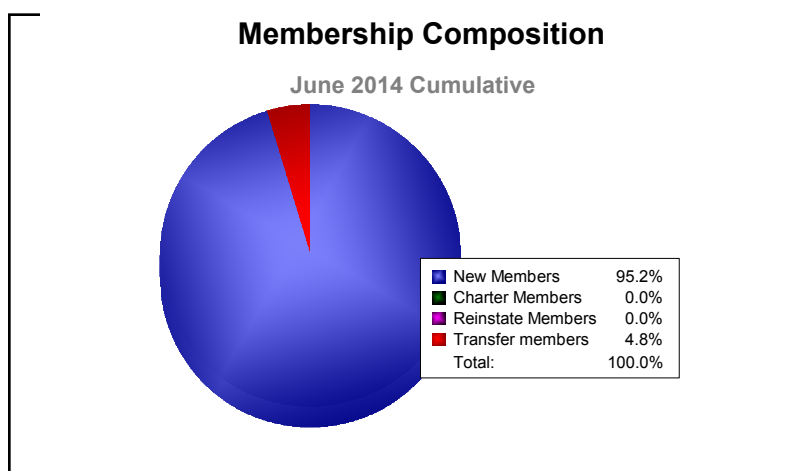

Year	New Clubs	Dropped Clubs	Gain/ Loss Clubs	New Members	Charter Members	Reinstate Members	Transfer Members	Total Member Added	Total Members Dropped	Gain/ Loss Members
2009-2010	0	0	0	42	0	6	1	49	-42	7
2010-2011	0	0	0	24	0	9	0	33	-43	-10
2011-2012	0	0	0	17	0	1	0	18	-62	-44
2012-2013	0	-1	-1	11	0	1	0	12	-37	-25
2013-2014	0	0	0	20	0	0	1	21	-37	-16
Average	0	0	0	23	0	3	0	27	-44	-18