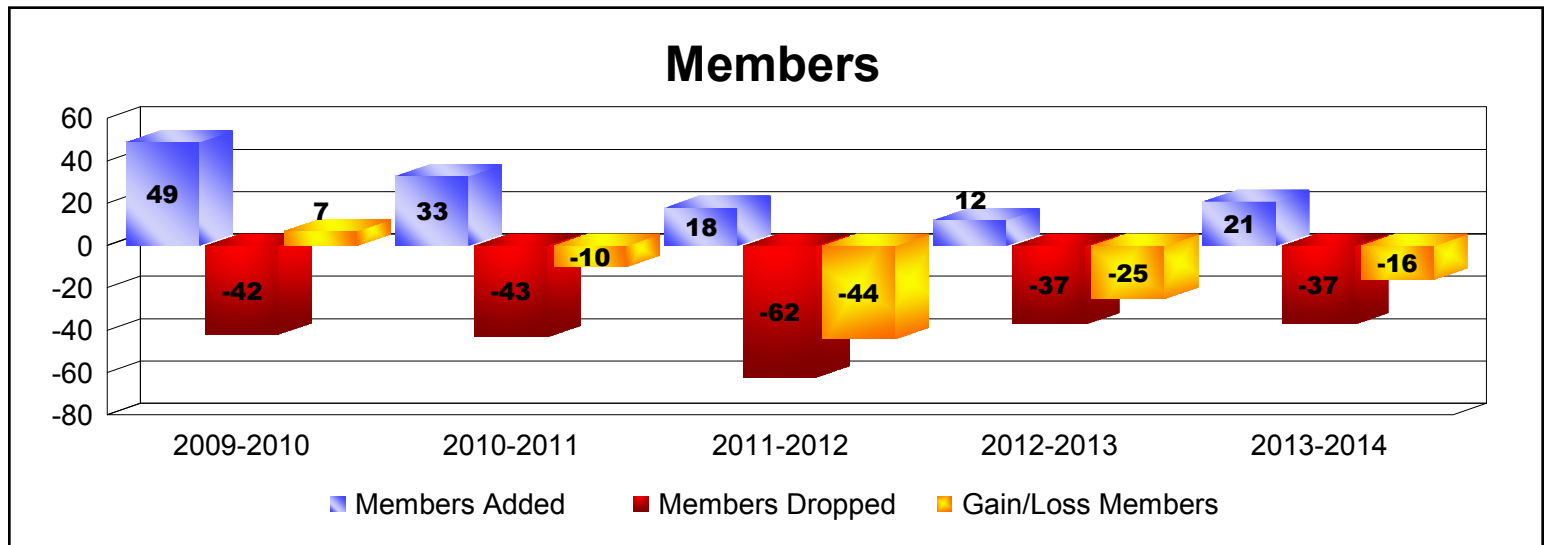

Year	New Clubs	Dropped Clubs	Gain/ Loss Clubs	New Members	Charter Members	Reinstate Members	Transfer Members	Total Member Added	Total Members Dropped	Gain/ Loss Members
2009-2010	0	0	0	42	0	6	1	49	-42	7
2010-2011	0	0	0	24	0	9	0	33	-43	-10
2011-2012	0	0	0	17	0	1	0	18	-62	-44
2012-2013	0	-1	-1	11	0	1	0	12	-37	-25
2013-2014	0	0	0	20	0	0	1	21	-37	-16
Average	0	0	0	23	0	3	0	27	-44	-18

Year	New Clubs	Dropped Clubs	Gain/ Loss Clubs	New Members	Charter Members	Reinstate Members	Transfer Members	Total Member Added	Total Members Dropped	Gain/ Loss Members
2009-2010	0	-1	-1	101	0	5	5	111	-163	-52
2010-2011	0	0	0	101	0	7	6	114	-89	25
2011-2012	0	-1	-1	74	0	5	11	90	-125	-35
2012-2013	0	0	0	65	0	1	2	68	-126	-58
2013-2014	1	-1	0	102	22	1	1	126	-115	11
Average	0	-1	0	89	4	4	5	102	-124	-22