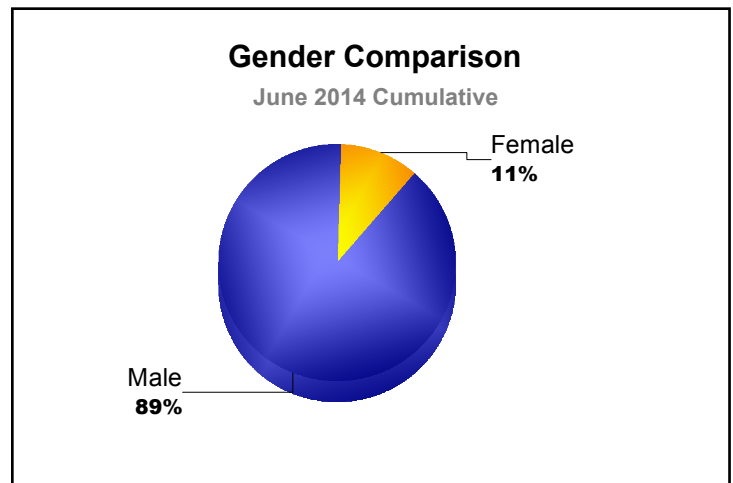

Year	New Clubs	Dropped Clubs	Gain/ Loss Clubs	New Members	Charter Members	Reinstate Members	Transfer Members	Total Member Added	Total Members Dropped	Gain/ Loss Members
2009-2010	0	0	0	42	0	6	1	49	-42	7
2010-2011	0	0	0	24	0	9	0	33	-43	-10
2011-2012	0	0	0	17	0	1	0	18	-62	-44
2012-2013	0	-1	-1	11	0	1	0	12	-37	-25
2013-2014	0	0	0	20	0	0	1	21	-37	-16
Average	0	0	0	23	0	3	0	27	-44	-18