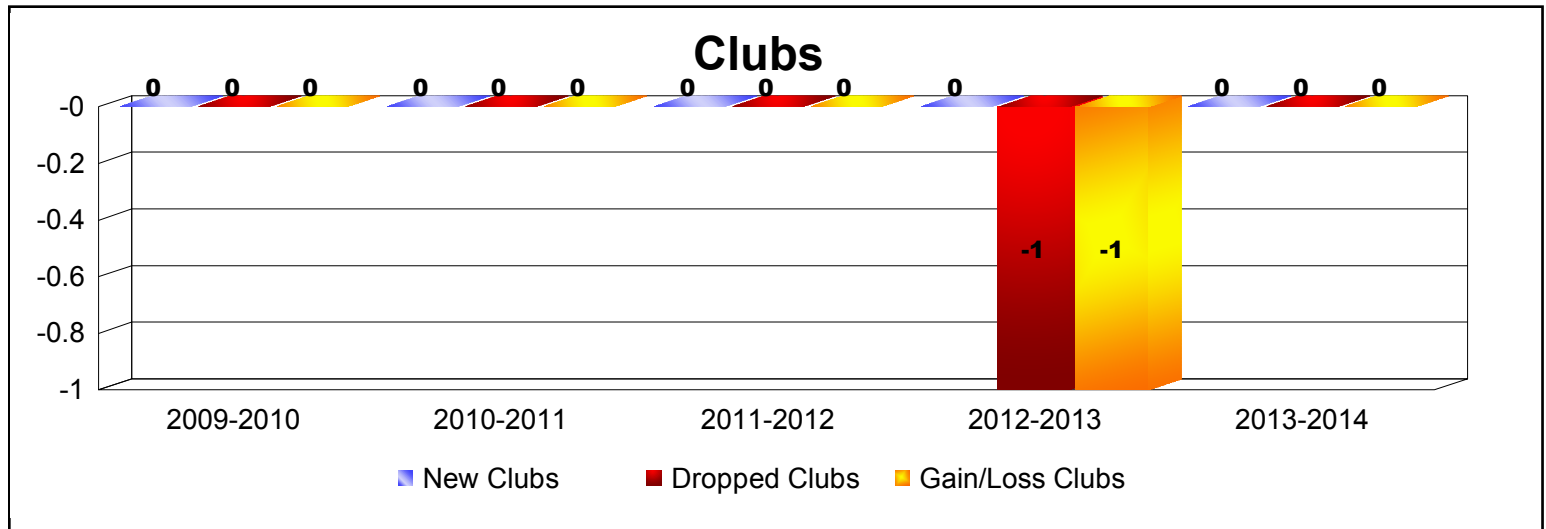

Year	New Clubs	Dropped Clubs	Gain/ Loss Clubs	New Members	Charter Members	Reinstate Members	Transfer Members	Total Member Added	Total Members Dropped	Gain/ Loss Members
2009-2010	0	0	0	42	0	6	1	49	-42	7
2010-2011	0	0	0	24	0	9	0	33	-43	-10
2011-2012	0	0	0	17	0	1	0	18	-62	-44
2012-2013	0	-1	-1	11	0	1	0	12	-37	-25
2013-2014	0	0	0	20	0	0	1	21	-37	-16
Average	0	0	0	23	0	3	0	27	-44	-18

Year	New Clubs	Dropped Clubs	Gain/ Loss Clubs	New Members	Charter Members	Reinstate Members	Transfer Members	Total Member Added	Total Members Dropped	Gain/ Loss Members
2009-2010	0	-1	-1	101	0	5	5	111	-163	-52
2010-2011	0	0	0	101	0	7	6	114	-89	25
2011-2012	0	-1	-1	74	0	5	11	90	-125	-35
2012-2013	0	0	0	65	0	1	2	68	-126	-58
2013-2014	1	-1	0	102	22	1	1	126	-115	11
Average	0	-1	0	89	4	4	5	102	-124	-22