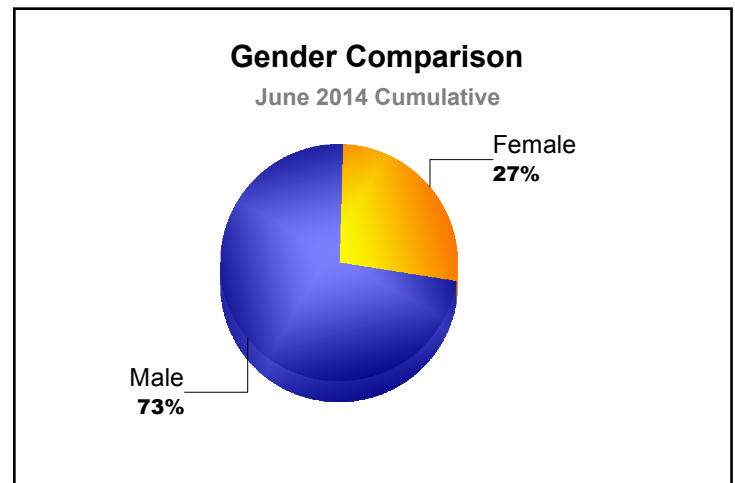

Year	New Clubs	Dropped Clubs	Gain/ Loss Clubs	New Members	Charter Members	Reinstate Members	Transfer Members	Total Member Added	Total Members Dropped	Gain/ Loss Members
2009-2010	0	-1	-1	41	8	5	6	60	-65	-5
2010-2011	0	0	0	57	0	2	15	74	-50	24
2011-2012	0	0	0	35	0	6	4	45	-80	-35
2012-2013	0	0	0	46	0	3	1	50	-58	-8
2013-2014	0	-1	-1	43	0	2	6	51	-68	-17
Average	0	0	0	44	2	4	6	56	-64	-8