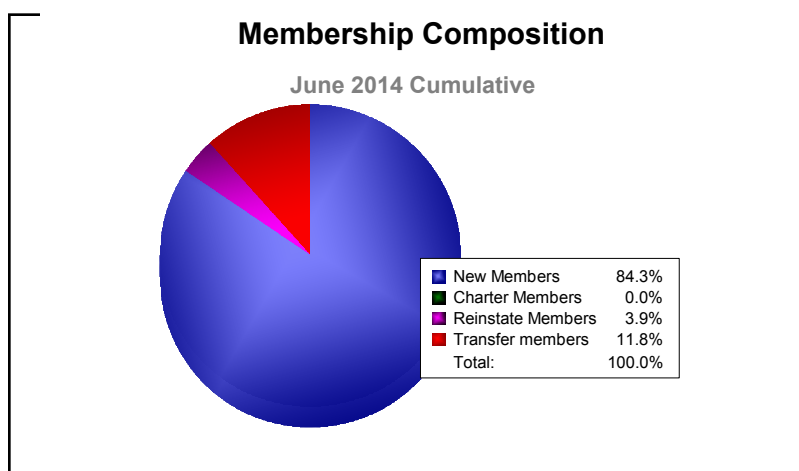

Year	New Clubs	Dropped Clubs	Gain/ Loss Clubs	New Members	Charter Members	Reinstate Members	Transfer Members	Total Member Added	Total Members Dropped	Gain/ Loss Members
2009-2010	0	-1	-1	41	8	5	6	60	-65	-5
2010-2011	0	0	0	57	0	2	15	74	-50	24
2011-2012	0	0	0	35	0	6	4	45	-80	-35
2012-2013	0	0	0	46	0	3	1	50	-58	-8
2013-2014	0	-1	-1	43	0	2	6	51	-68	-17
Average	0	0	0	44	2	4	6	56	-64	-8