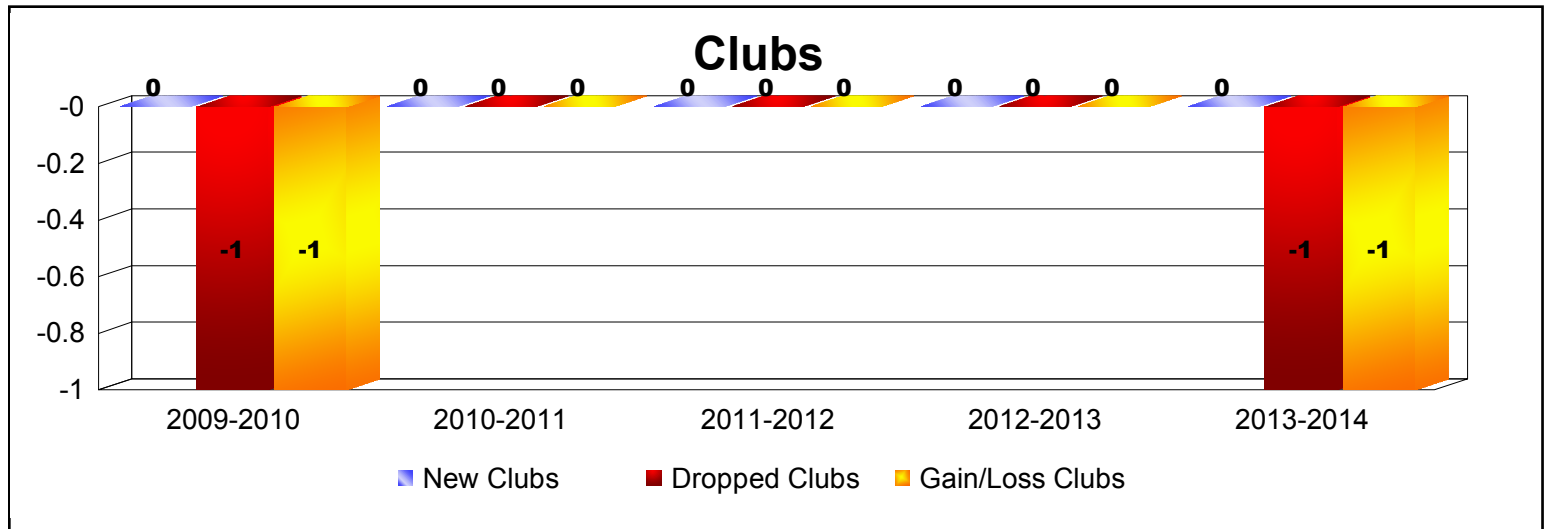

Year	New Clubs	Dropped Clubs	Gain/ Loss Clubs	New Members	Charter Members	Reinstate Members	Transfer Members	Total Member Added	Total Members Dropped	Gain/ Loss Members
2009-2010	0	-1	-1	41	8	5	6	60	-65	-5
2010-2011	0	0	0	57	0	2	15	74	-50	24
2011-2012	0	0	0	35	0	6	4	45	-80	-35
2012-2013	0	0	0	46	0	3	1	50	-58	-8
2013-2014	0	-1	-1	43	0	2	6	51	-68	-17
Average	0	0	0	44	2	4	6	56	-64	-8

Year	New Clubs	Dropped Clubs	Gain/ Loss Clubs	New Members	Charter Members	Reinstate Members	Transfer Members	Total Member Added	Total Members Dropped	Gain/ Loss Members
2009-2010	0	0	0	53	3	5	3	64	-93	-29
2010-2011	0	0	0	34	0	6	5	45	-67	-22
2011-2012	0	0	0	45	0	3	3	51	-49	2
2012-2013	0	0	0	70	0	2	3	75	-72	3
2013-2014	1	-1	0	37	21	2	0	60	-63	-3
Average	0	0	0	48	5	4	3	59	-69	-10