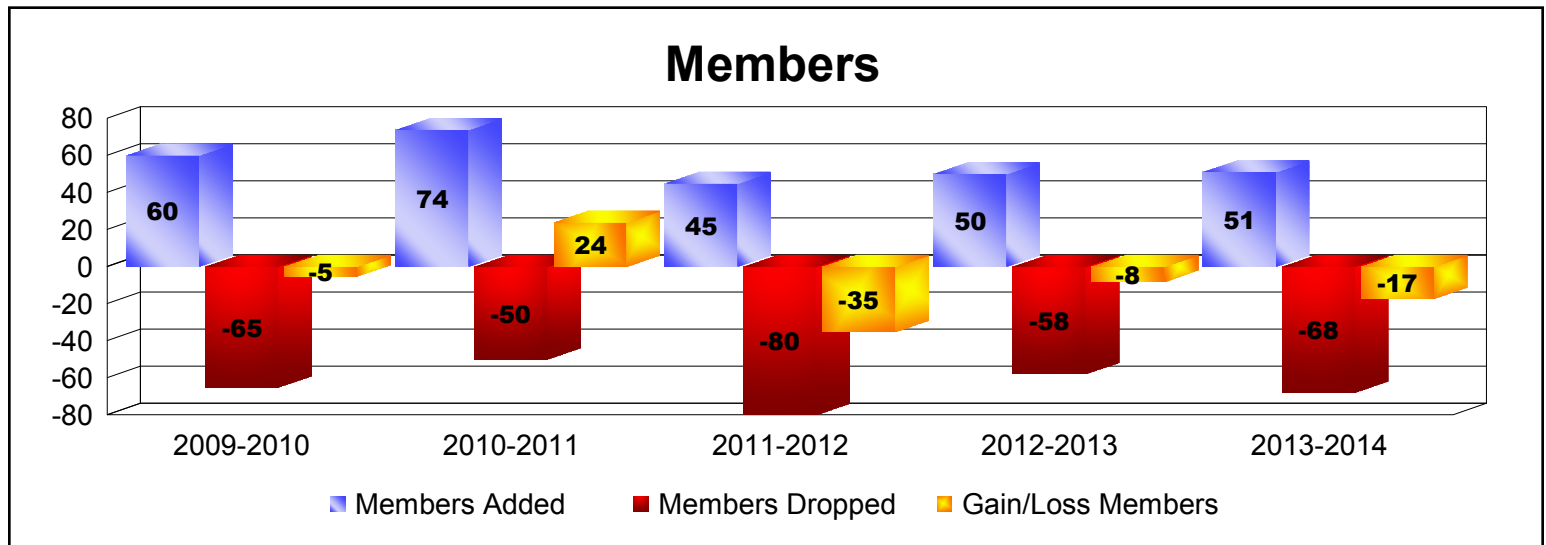

Year	New Clubs	Dropped Clubs	Gain/ Loss Clubs	New Members	Charter Members	Reinstate Members	Transfer Members	Total Member Added	Total Members Dropped	Gain/ Loss Members
2009-2010	0	-1	-1	41	8	5	6	60	-65	-5
2010-2011	0	0	0	57	0	2	15	74	-50	24
2011-2012	0	0	0	35	0	6	4	45	-80	-35
2012-2013	0	0	0	46	0	3	1	50	-58	-8
2013-2014	0	-1	-1	43	0	2	6	51	-68	-17
Average	0	0	0	44	2	4	6	56	-64	-8

Year	New Clubs	Dropped Clubs	Gain/ Loss Clubs	New Members	Charter Members	Reinstate Members	Transfer Members	Total Member Added	Total Members Dropped	Gain/ Loss Members
2009-2010	0	0	0	53	3	5	3	64	-93	-29
2010-2011	0	0	0	34	0	6	5	45	-67	-22
2011-2012	0	0	0	45	0	3	3	51	-49	2
2012-2013	0	0	0	70	0	2	3	75	-72	3
2013-2014	1	-1	0	37	21	2	0	60	-63	-3
Average	0	0	0	48	5	4	3	59	-69	-10