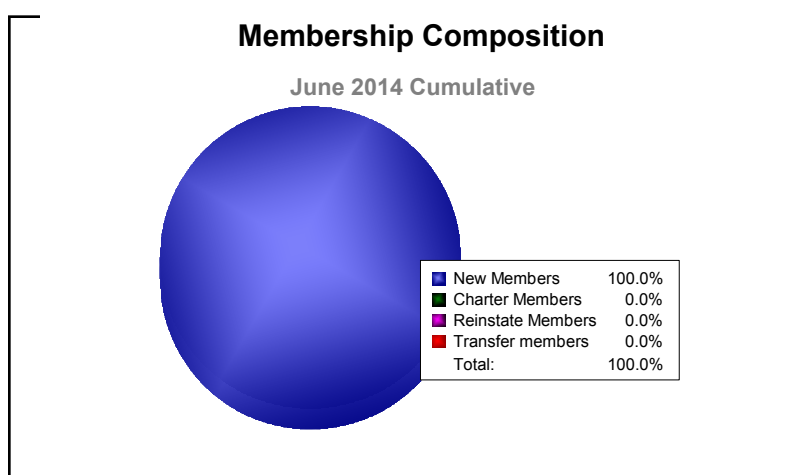

Year	New Clubs	Dropped Clubs	Gain/ Loss Clubs	New Members	Charter Members	Reinstate Members	Transfer Members	Total Member Added	Total Members Dropped	Gain/ Loss Members
2009-2010	0	0	0	3	0	0	0	3	-14	-11
2010-2011	0	0	0	11	0	2	4	17	-18	-1
2011-2012	0	0	0	2	0	0	1	3	-8	-5
2012-2013	0	0	0	14	0	1	0	15	-9	6
2013-2014	0	0	0	6	0	0	0	6	-10	-4
Average	0	0	0	7	0	1	1	9	-12	-3