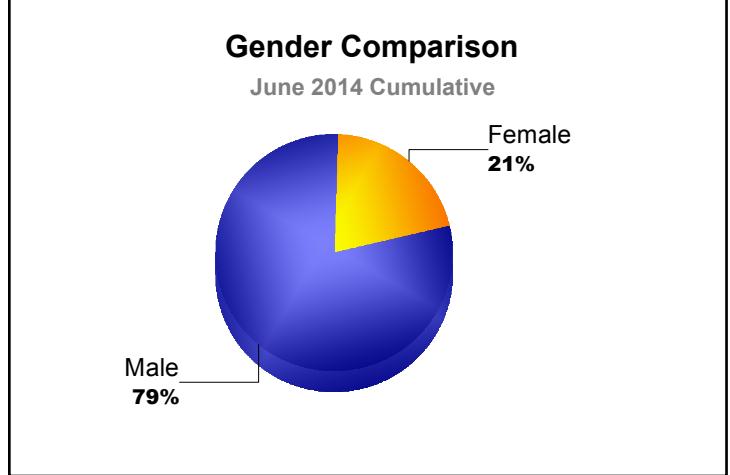

Year	New Clubs	Dropped Clubs	Gain/ Loss Clubs	New Members	Charter Members	Reinstate Members	Transfer Members	Total Member Added	Total Members Dropped	Gain/ Loss Members
2009-2010	0	0	0	3	0	0	0	3	-14	-11
2010-2011	0	0	0	11	0	2	4	17	-18	-1
2011-2012	0	0	0	2	0	0	1	3	-8	-5
2012-2013	0	0	0	14	0	1	0	15	-9	6
2013-2014	0	0	0	6	0	0	0	6	-10	-4
Average	0	0	0	7	0	1	1	9	-12	-3