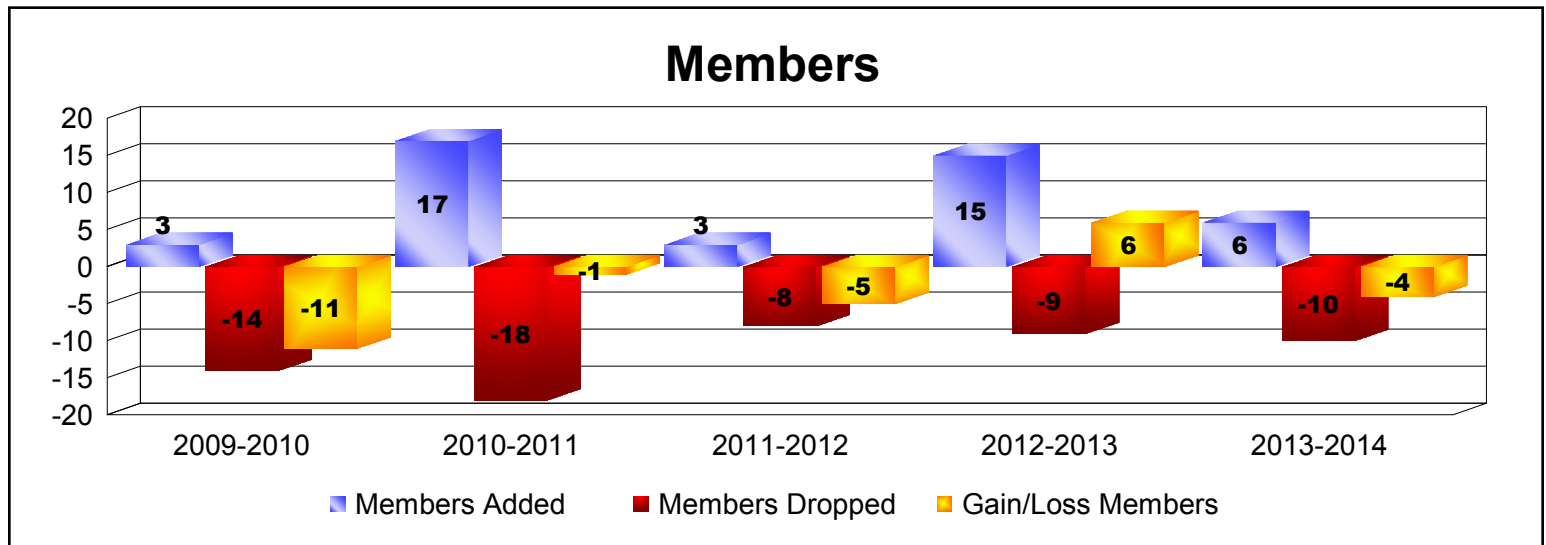

Year	New Clubs	Dropped Clubs	Gain/ Loss Clubs	New Members	Charter Members	Reinstate Members	Transfer Members	Total Member Added	Total Members Dropped	Gain/ Loss Members
2009-2010	0	0	0	3	0	0	0	3	-14	-11
2010-2011	0	0	0	11	0	2	4	17	-18	-1
2011-2012	0	0	0	2	0	0	1	3	-8	-5
2012-2013	0	0	0	14	0	1	0	15	-9	6
2013-2014	0	0	0	6	0	0	0	6	-10	-4
Average	0	0	0	7	0	1	1	9	-12	-3

Year	New Clubs	Dropped Clubs	Gain/ Loss Clubs	New Members	Charter Members	Reinstate Members	Transfer Members	Total Member Added	Total Members Dropped	Gain/ Loss Members
2009-2010	4	-1	3	232	137	39	29	437	-307	130
2010-2011	2	-4	-2	159	51	19	29	258	-446	-188
2011-2012	0	-3	-3	135	0	25	28	188	-246	-58
2012-2013	1	-1	0	157	44	27	19	247	-248	-1
2013-2014	1	-1	0	196	86	23	10	315	-184	131
Average	2	-2	0	176	64	27	23	289	-286	3