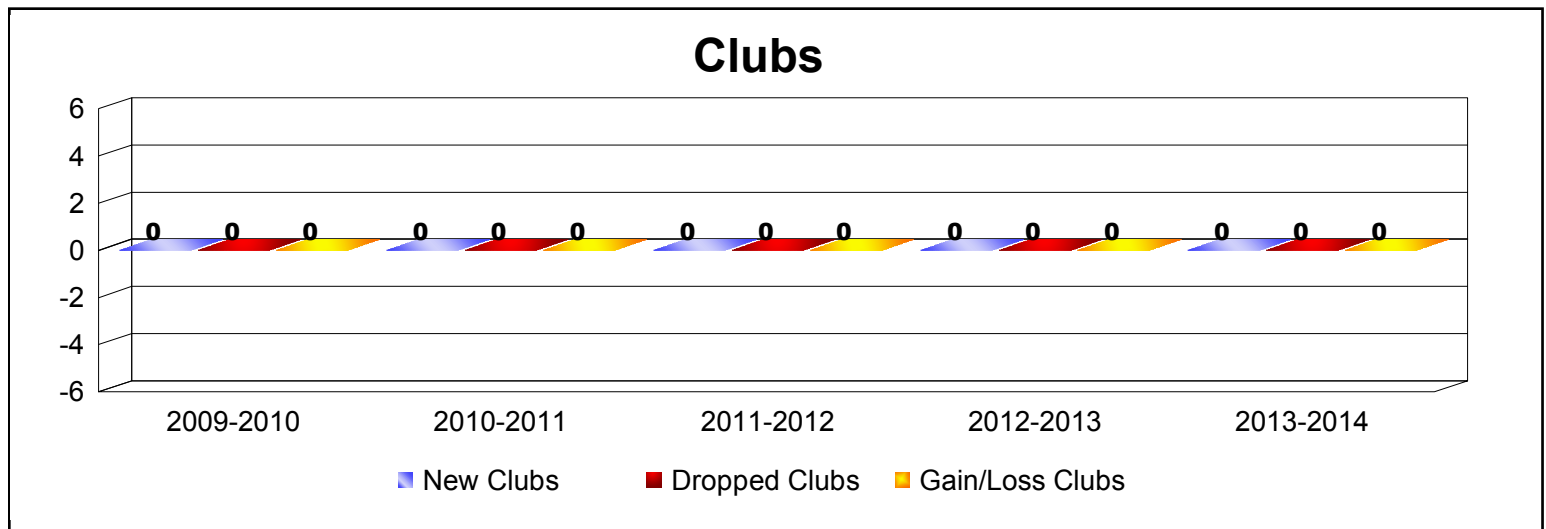

Year	New Clubs	Dropped Clubs	Gain/ Loss Clubs	New Members	Charter Members	Reinstate Members	Transfer Members	Total Member Added	Total Members Dropped	Gain/ Loss Members
2009-2010	0	0	0	3	0	0	0	3	-14	-11
2010-2011	0	0	0	11	0	2	4	17	-18	-1
2011-2012	0	0	0	2	0	0	1	3	-8	-5
2012-2013	0	0	0	14	0	1	0	15	-9	6
2013-2014	0	0	0	6	0	0	0	6	-10	-4
Average	0	0	0	7	0	1	1	9	-12	-3

Year	New Clubs	Dropped Clubs	Gain/ Loss Clubs	New Members	Charter Members	Reinstate Members	Transfer Members	Total Member Added	Total Members Dropped	Gain/ Loss Members
2009-2010	4	-1	3	232	137	39	29	437	-307	130
2010-2011	2	-4	-2	159	51	19	29	258	-446	-188
2011-2012	0	-3	-3	135	0	25	28	188	-246	-58
2012-2013	1	-1	0	157	44	27	19	247	-248	-1
2013-2014	1	-1	0	196	86	23	10	315	-184	131
Average	2	-2	0	176	64	27	23	289	-286	3