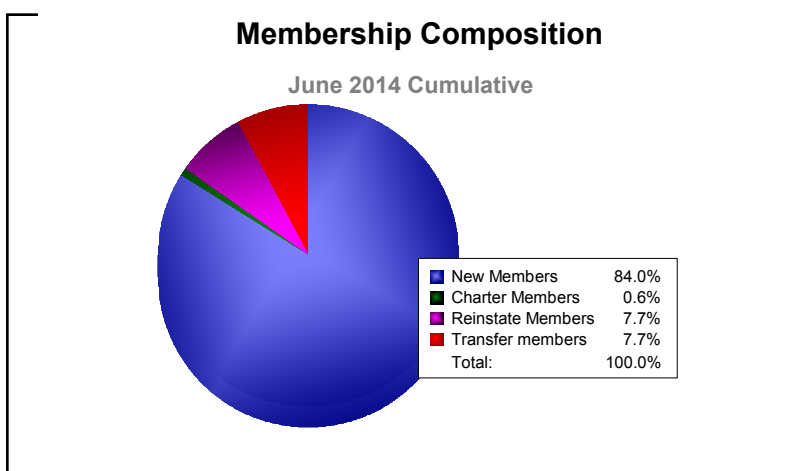

Year	New Clubs	Dropped Clubs	Gain/ Loss Clubs	New Members	Charter Members	Reinstate Members	Transfer Members	Total Member Added	Total Members Dropped	Gain/ Loss Members
2009-2010	1	-1	0	123	41	9	8	181	-150	31
2010-2011	0	-1	-1	134	0	11	3	148	-208	-60
2011-2012	0	-3	-3	114	0	8	8	130	-197	-67
2012-2013	0	0	0	101	0	4	11	116	-147	-31
2013-2014	0	0	0	131	1	12	12	156	-152	4
Average	0	-1	-1	121	8	9	8	146	-171	-25