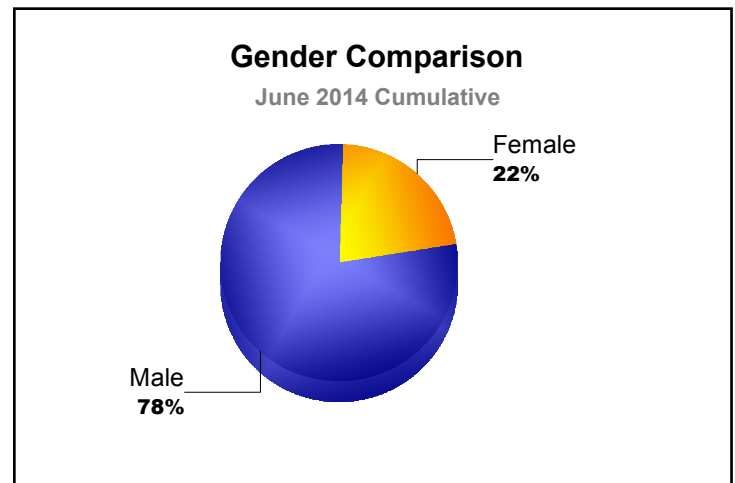

Year	New Clubs	Dropped Clubs	Gain/ Loss Clubs	New Members	Charter Members	Reinstate Members	Transfer Members	Total Member Added	Total Members Dropped	Gain/ Loss Members
2009-2010	1	-1	0	123	41	9	8	181	-150	31
2010-2011	0	-1	-1	134	0	11	3	148	-208	-60
2011-2012	0	-3	-3	114	0	8	8	130	-197	-67
2012-2013	0	0	0	101	0	4	11	116	-147	-31
2013-2014	0	0	0	131	1	12	12	156	-152	4
Average	0	-1	-1	121	8	9	8	146	-171	-25