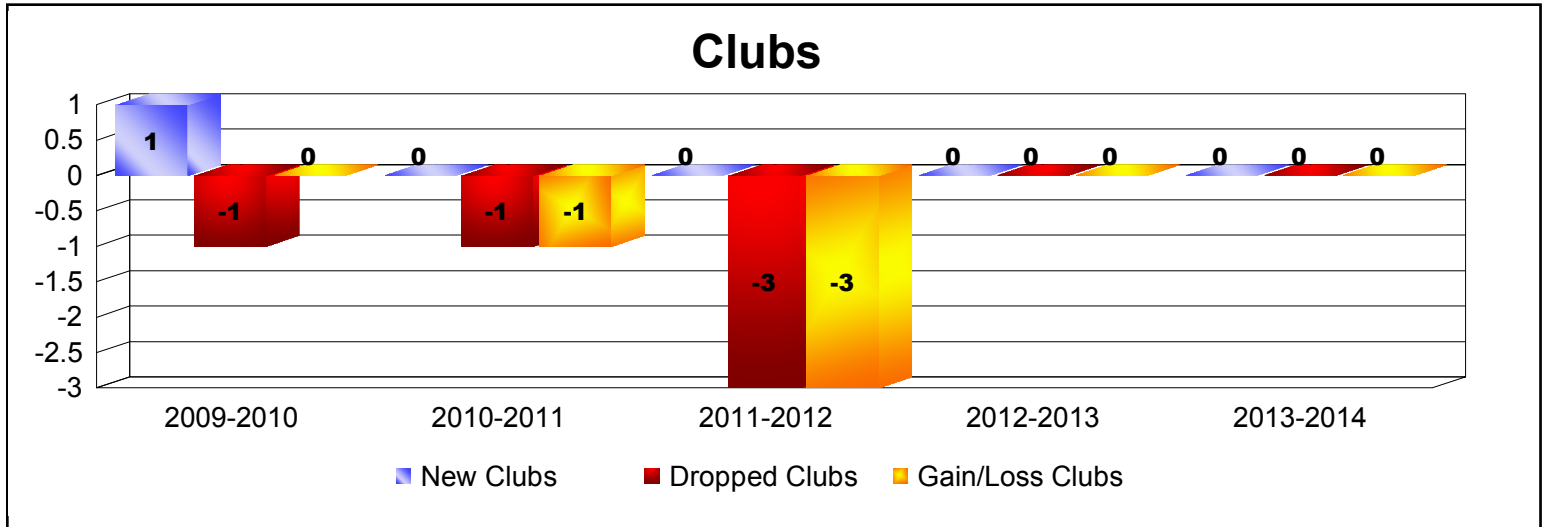

Year	New Clubs	Dropped Clubs	Gain/ Loss Clubs	New Members	Charter Members	Reinstate Members	Transfer Members	Total Member Added	Total Members Dropped	Gain/ Loss Members
2009-2010	1	-1	0	123	41	9	8	181	-150	31
2010-2011	0	-1	-1	134	0	11	3	148	-208	-60
2011-2012	0	-3	-3	114	0	8	8	130	-197	-67
2012-2013	0	0	0	101	0	4	11	116	-147	-31
2013-2014	0	0	0	131	1	12	12	156	-152	4
Average	0	-1	-1	121	8	9	8	146	-171	-25

Year	New Clubs	Dropped Clubs	Gain/ Loss Clubs	New Members	Charter Members	Reinstate Members	Transfer Members	Total Member Added	Total Members Dropped	Gain/ Loss Members
2009-2010	0	0	0	27	0	2	0	29	-17	12
2010-2011	0	0	0	16	0	2	0	18	-29	-11
2011-2012	0	0	0	6	0	0	0	6	-18	-12
2012-2013	0	0	0	13	0	0	4	17	-26	-9
2013-2014	0	-1	-1	22	0	0	0	22	-15	7
Average	0	0	0	17	0	1	1	18	-21	-3