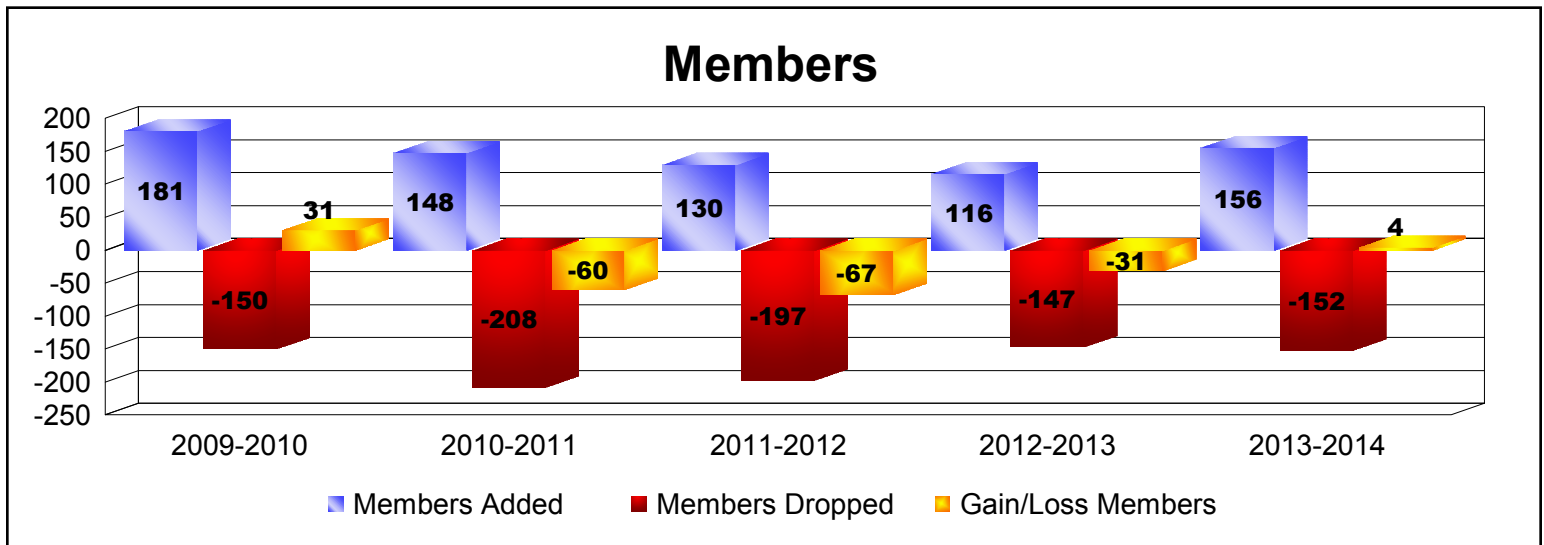

Year	New Clubs	Dropped Clubs	Gain/ Loss Clubs	New Members	Charter Members	Reinstate Members	Transfer Members	Total Member Added	Total Members Dropped	Gain/ Loss Members
2009-2010	1	-1	0	123	41	9	8	181	-150	31
2010-2011	0	-1	-1	134	0	11	3	148	-208	-60
2011-2012	0	-3	-3	114	0	8	8	130	-197	-67
2012-2013	0	0	0	101	0	4	11	116	-147	-31
2013-2014	0	0	0	131	1	12	12	156	-152	4
Average	0	-1	-1	121	8	9	8	146	-171	-25

Year	New Clubs	Dropped Clubs	Gain/ Loss Clubs	New Members	Charter Members	Reinstate Members	Transfer Members	Total Member Added	Total Members Dropped	Gain/ Loss Members
2009-2010	0	0	0	27	0	2	0	29	-17	12
2010-2011	0	0	0	16	0	2	0	18	-29	-11
2011-2012	0	0	0	6	0	0	0	6	-18	-12
2012-2013	0	0	0	13	0	0	4	17	-26	-9
2013-2014	0	-1	-1	22	0	0	0	22	-15	7
Average	0	0	0	17	0	1	1	18	-21	-3