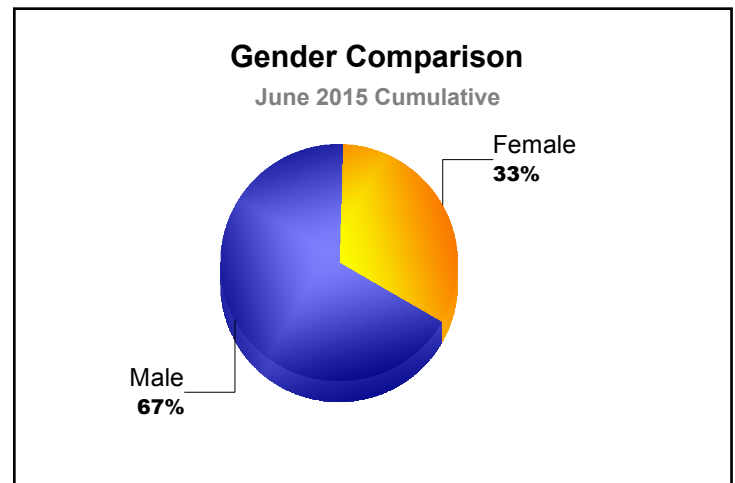

Year	New Clubs	Dropped Clubs	Gain/ Loss Clubs	New Members	Charter Members	Reinstate Members	Transfer Members	Total Member Added	Total Members Dropped	Gain/ Loss Members
2010-2011	1	-4	-3	219	21	40	22	302	-353	-51
2011-2012	1	-4	-3	151	26	13	23	213	-292	-79
2012-2013	2	-2	0	199	64	2	24	289	-281	8
2013-2014	3	0	3	181	112	12	14	319	-295	24
2014-2015	3	-2	1	205	88	4	14	311	-307	4
<b>Average</b>	<b>2</b>	<b>-2</b>	<b>0</b>	<b>191</b>	<b>62</b>	<b>14</b>	<b>19</b>	<b>287</b>	<b>-306</b>	<b>-19</b>