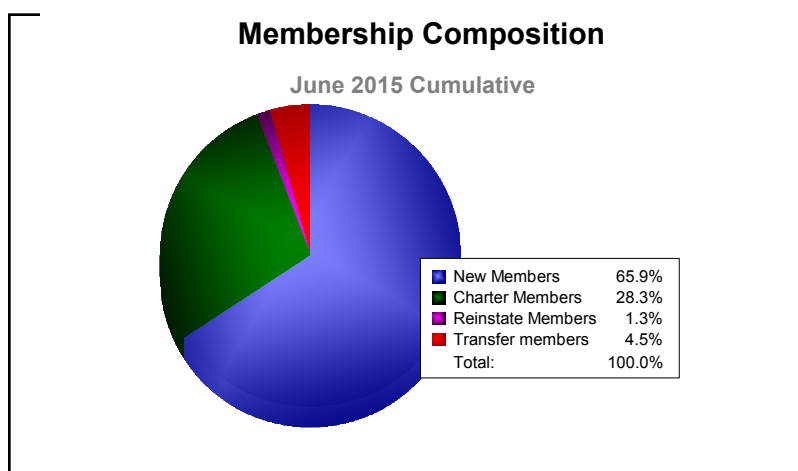

Year	New Clubs	Dropped Clubs	Gain/ Loss Clubs	New Members	Charter Members	Reinstate Members	Transfer Members	Total Member Added	Total Members Dropped	Gain/ Loss Members
2010-2011	1	-4	-3	219	21	40	22	302	-353	-51
2011-2012	1	-4	-3	151	26	13	23	213	-292	-79
2012-2013	2	-2	0	199	64	2	24	289	-281	8
2013-2014	3	0	3	181	112	12	14	319	-295	24
2014-2015	3	-2	1	205	88	4	14	311	-307	4
<b>Average</b>	<b>2</b>	<b>-2</b>	<b>0</b>	<b>191</b>	<b>62</b>	<b>14</b>	<b>19</b>	<b>287</b>	<b>-306</b>	<b>-19</b>