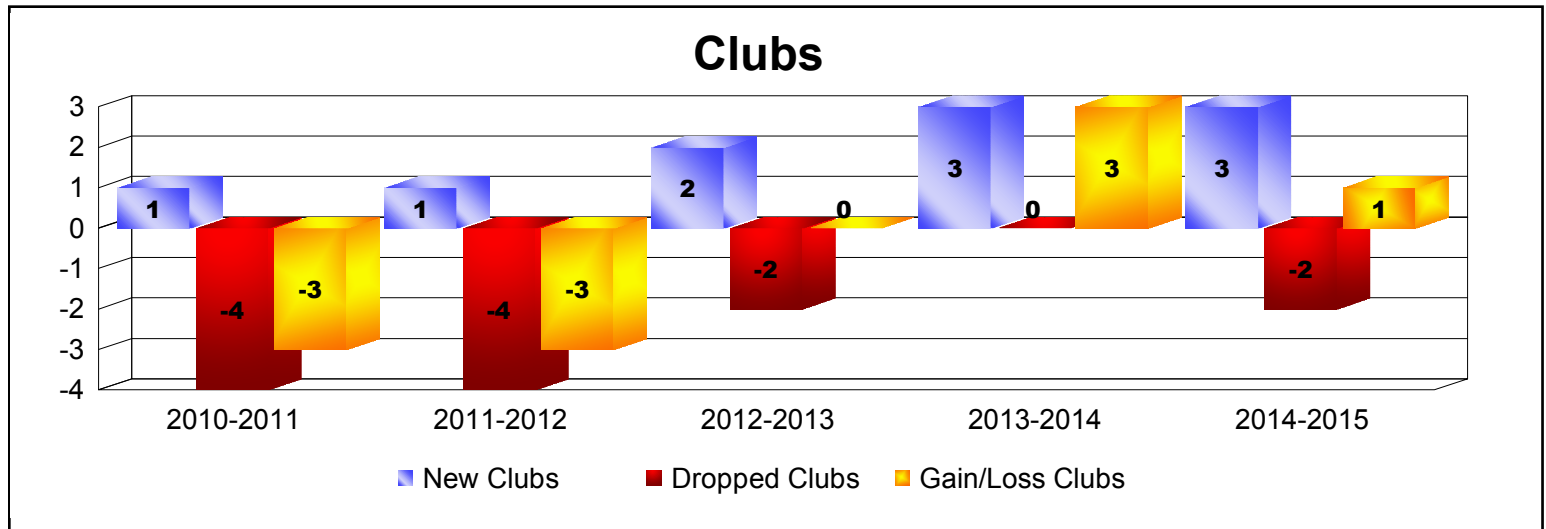

Year	New Clubs	Dropped Clubs	Gain/ Loss Clubs	New Members	Charter Members	Reinstate Members	Transfer Members	Total Member Added	Total Members Dropped	Gain/ Loss Members
2010-2011	1	-4	-3	219	21	40	22	302	-353	-51
2011-2012	1	-4	-3	151	26	13	23	213	-292	-79
2012-2013	2	-2	0	199	64	2	24	289	-281	8
2013-2014	3	0	3	181	112	12	14	319	-295	24
2014-2015	3	-2	1	205	88	4	14	311	-307	4
<b>Average</b>	<b>2</b>	<b>-2</b>	<b>0</b>	<b>191</b>	<b>62</b>	<b>14</b>	<b>19</b>	<b>287</b>	<b>-306</b>	<b>-19</b>

Year	New Clubs	Dropped Clubs	Gain/ Loss Clubs	New Members	Charter Members	Reinstate Members	Transfer Members	Total Member Added	Total Members Dropped	Gain/ Loss Members
2010-2011	0	0	0	4	0	0	0	4	-1	3
2011-2012	0	0	0	6	0	0	0	6	-2	4
2012-2013	0	0	0	2	0	0	1	3	-3	0
2013-2014	0	0	0	4	0	0	0	4	-7	-3
2014-2015	0	0	0	5	0	1	1	7	-7	0
<b>Average</b>	<b>0</b>	<b>0</b>	<b>0</b>	<b>4</b>	<b>0</b>	<b>0</b>	<b>0</b>	<b>5</b>	<b>-4</b>	<b>1</b>