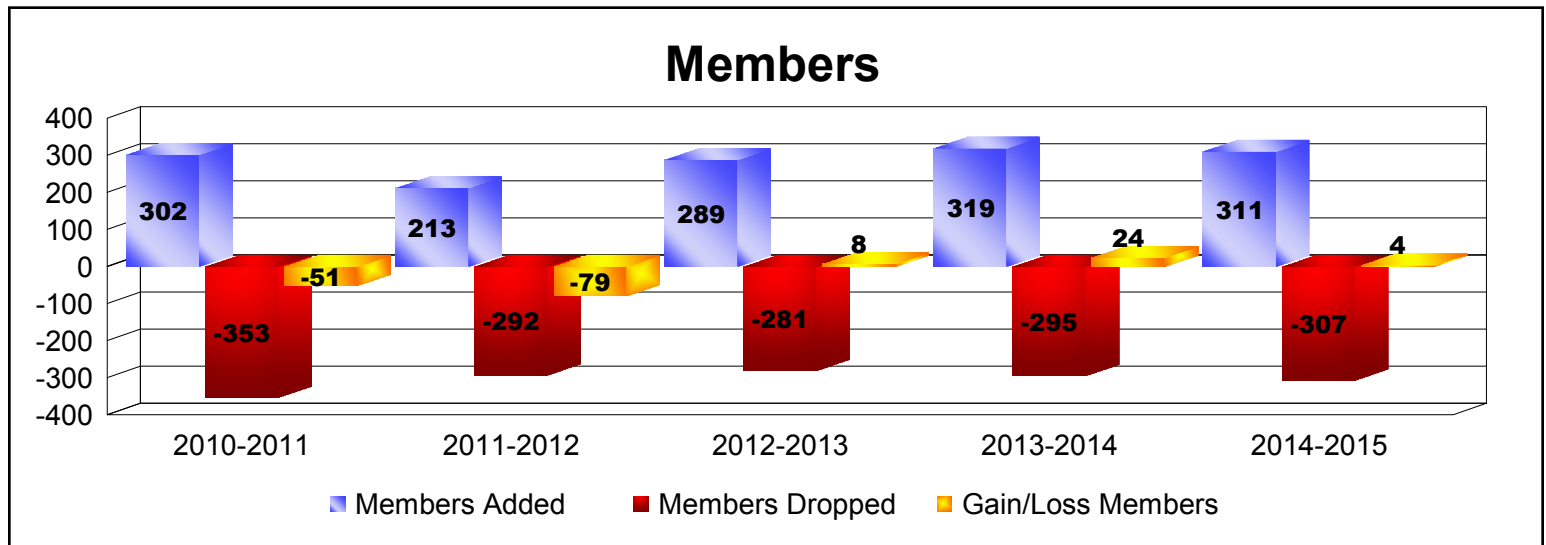

Year	New Clubs	Dropped Clubs	Gain/ Loss Clubs	New Members	Charter Members	Reinstate Members	Transfer Members	Total Member Added	Total Members Dropped	Gain/ Loss Members
2010-2011	1	-4	-3	219	21	40	22	302	-353	-51
2011-2012	1	-4	-3	151	26	13	23	213	-292	-79
2012-2013	2	-2	0	199	64	2	24	289	-281	8
2013-2014	3	0	3	181	112	12	14	319	-295	24
2014-2015	3	-2	1	205	88	4	14	311	-307	4
<b>Average</b>	<b>2</b>	<b>-2</b>	<b>0</b>	<b>191</b>	<b>62</b>	<b>14</b>	<b>19</b>	<b>287</b>	<b>-306</b>	<b>-19</b>

Year	New Clubs	Dropped Clubs	Gain/ Loss Clubs	New Members	Charter Members	Reinstate Members	Transfer Members	Total Member Added	Total Members Dropped	Gain/ Loss Members
2010-2011	0	0	0	4	0	0	0	4	-1	3
2011-2012	0	0	0	6	0	0	0	6	-2	4
2012-2013	0	0	0	2	0	0	1	3	-3	0
2013-2014	0	0	0	4	0	0	0	4	-7	-3
2014-2015	0	0	0	5	0	1	1	7	-7	0
<b>Average</b>	<b>0</b>	<b>0</b>	<b>0</b>	<b>4</b>	<b>0</b>	<b>0</b>	<b>0</b>	<b>5</b>	<b>-4</b>	<b>1</b>