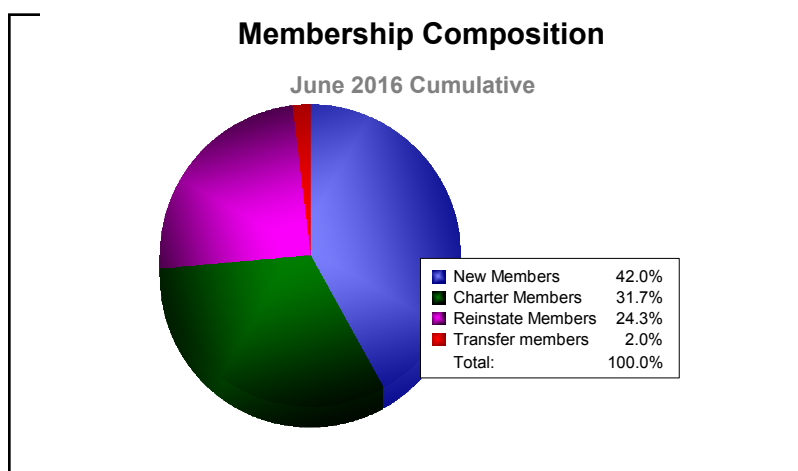

Year	New Clubs	Dropped Clubs	Gain/ Loss Clubs	New Members	Charter Members	Reinstate Members	Transfer Members	Total Member Added	Total Members Dropped	Gain/ Loss Members
2011-2012	3	-3	0	286	68	80	5	439	-397	42
2012-2013	9	-5	4	339	275	78	17	709	-500	209
2013-2014	8	-3	5	417	295	40	5	757	-691	66
2014-2015	1	-4	-3	297	205	176	8	686	-523	163
2015-2016	3	-4	-1	187	141	108	9	445	-684	-239
<b>Average</b>	<b>5</b>	<b>-4</b>	<b>1</b>	<b>305</b>	<b>197</b>	<b>96</b>	<b>9</b>	<b>607</b>	<b>-559</b>	<b>48</b>