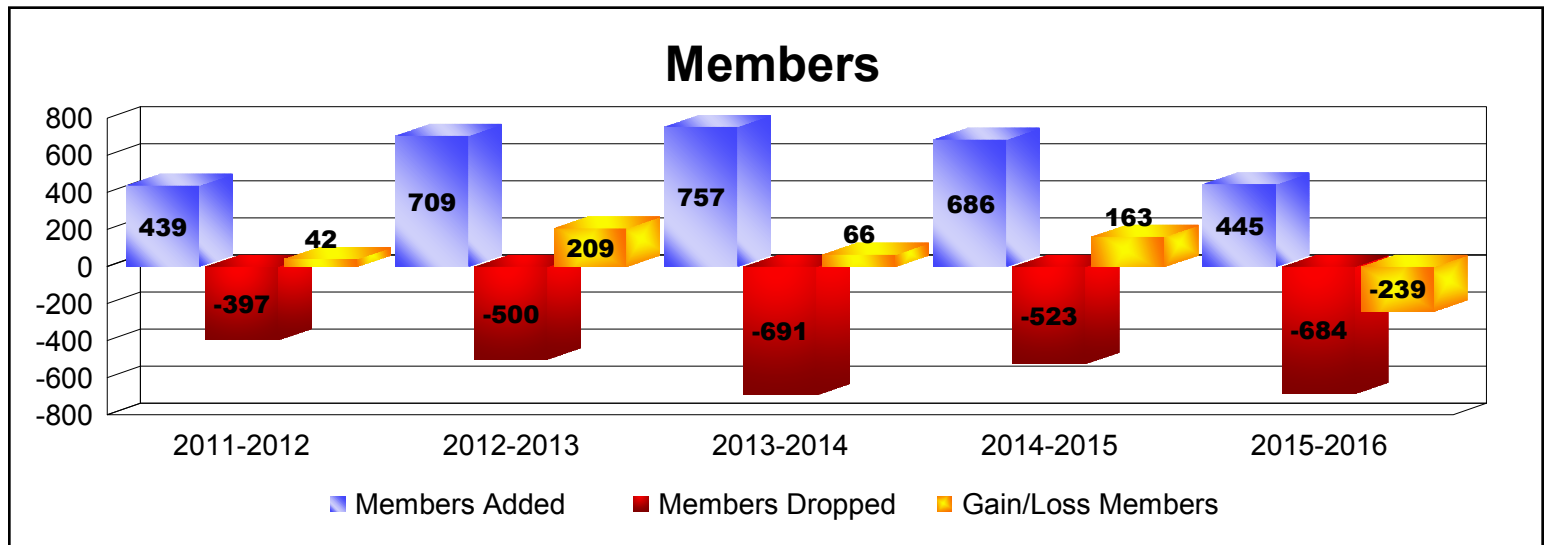

Year	New Clubs	Dropped Clubs	Gain/ Loss Clubs	New Members	Charter Members	Reinstate Members	Transfer Members	Total Member Added	Total Members Dropped	Gain/ Loss Members
2011-2012	3	-3	0	286	68	80	5	439	-397	42
2012-2013	9	-5	4	339	275	78	17	709	-500	209
2013-2014	8	-3	5	417	295	40	5	757	-691	66
2014-2015	1	-4	-3	297	205	176	8	686	-523	163
2015-2016	3	-4	-1	187	141	108	9	445	-684	-239
<b>Average</b>	<b>5</b>	<b>-4</b>	<b>1</b>	<b>305</b>	<b>197</b>	<b>96</b>	<b>9</b>	<b>607</b>	<b>-559</b>	<b>48</b>

Year	New Clubs	Dropped Clubs	Gain/ Loss Clubs	New Members	Charter Members	Reinstate Members	Transfer Members	Total Member Added	Total Members Dropped	Gain/ Loss Members
2011-2012	0	0	0	0	0	0	0	0	0	0
2012-2013	0	0	0	0	0	0	0	0	0	0
2013-2014	0	0	0	0	0	0	0	0	0	0
2014-2015	0	0	0	0	0	0	0	0	0	0
2015-2016	0	0	0	0	0	0	0	0	0	0
<b>Average</b>	<b>0</b>	<b>0</b>	<b>0</b>	<b>0</b>	<b>0</b>	<b>0</b>	<b>0</b>	<b>0</b>	<b>0</b>	<b>0</b>