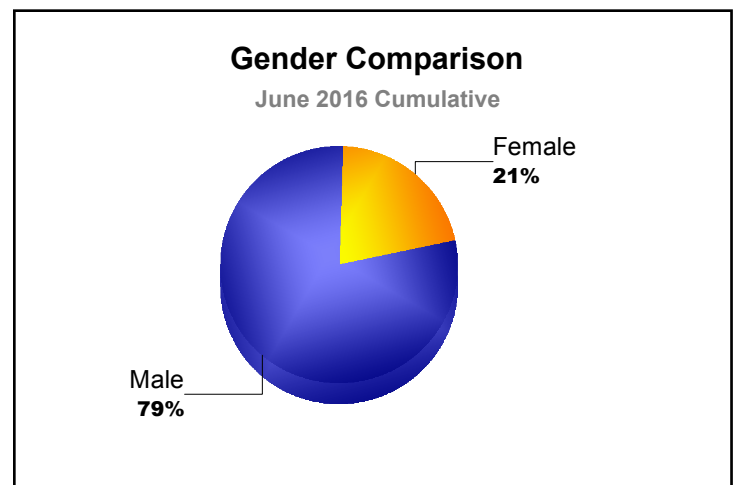

Year	New Clubs	Dropped Clubs	Gain/ Loss Clubs	New Members	Charter Members	Reinstate Members	Transfer Members	Total Member Added	Total Members Dropped	Gain/ Loss Members
2011-2012	3	-3	0	286	68	80	5	439	-397	42
2012-2013	9	-5	4	339	275	78	17	709	-500	209
2013-2014	8	-3	5	417	295	40	5	757	-691	66
2014-2015	1	-4	-3	297	205	176	8	686	-523	163
2015-2016	3	-4	-1	187	141	108	9	445	-684	-239
<b>Average</b>	<b>5</b>	<b>-4</b>	<b>1</b>	<b>305</b>	<b>197</b>	<b>96</b>	<b>9</b>	<b>607</b>	<b>-559</b>	<b>48</b>