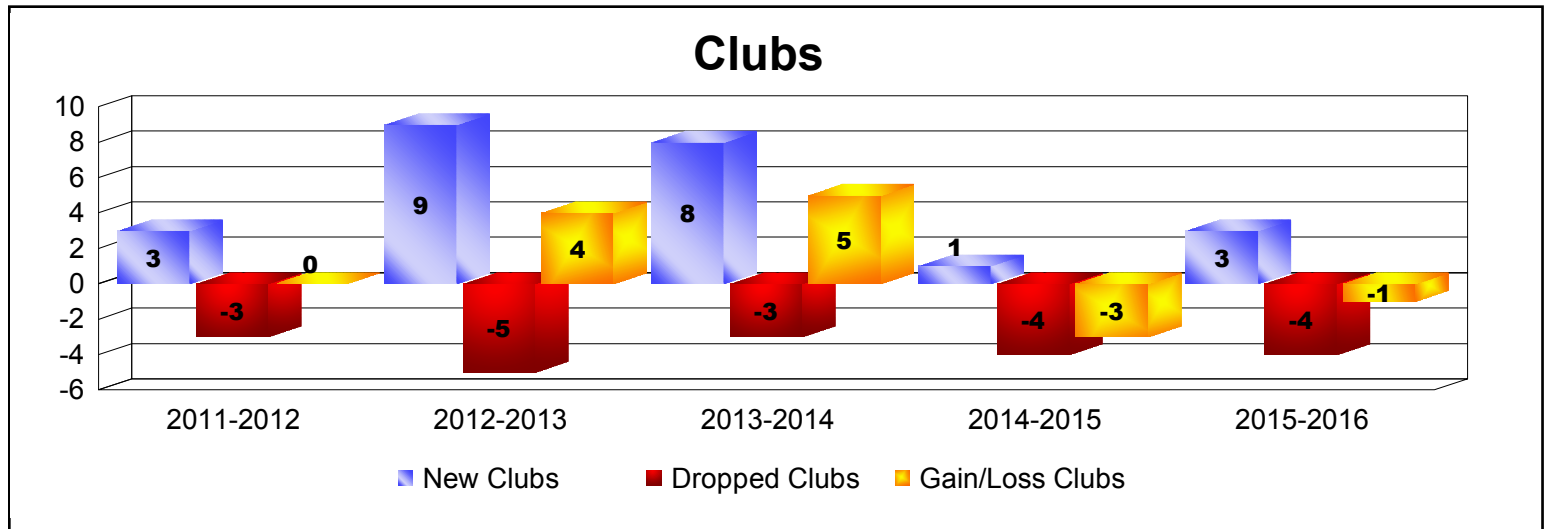

Year	New Clubs	Dropped Clubs	Gain/ Loss Clubs	New Members	Charter Members	Reinstate Members	Transfer Members	Total Member Added	Total Members Dropped	Gain/ Loss Members
2011-2012	3	-3	0	286	68	80	5	439	-397	42
2012-2013	9	-5	4	339	275	78	17	709	-500	209
2013-2014	8	-3	5	417	295	40	5	757	-691	66
2014-2015	1	-4	-3	297	205	176	8	686	-523	163
2015-2016	3	-4	-1	187	141	108	9	445	-684	-239
<b>Average</b>	<b>5</b>	<b>-4</b>	<b>1</b>	<b>305</b>	<b>197</b>	<b>96</b>	<b>9</b>	<b>607</b>	<b>-559</b>	<b>48</b>

Year	New Clubs	Dropped Clubs	Gain/ Loss Clubs	New Members	Charter Members	Reinstate Members	Transfer Members	Total Member Added	Total Members Dropped	Gain/ Loss Members
2011-2012	0	0	0	0	0	0	0	0	0	0
2012-2013	0	0	0	0	0	0	0	0	0	0
2013-2014	0	0	0	0	0	0	0	0	0	0
2014-2015	0	0	0	0	0	0	0	0	0	0
2015-2016	0	0	0	0	0	0	0	0	0	0
<b>Average</b>	<b>0</b>	<b>0</b>	<b>0</b>	<b>0</b>	<b>0</b>	<b>0</b>	<b>0</b>	<b>0</b>	<b>0</b>	<b>0</b>