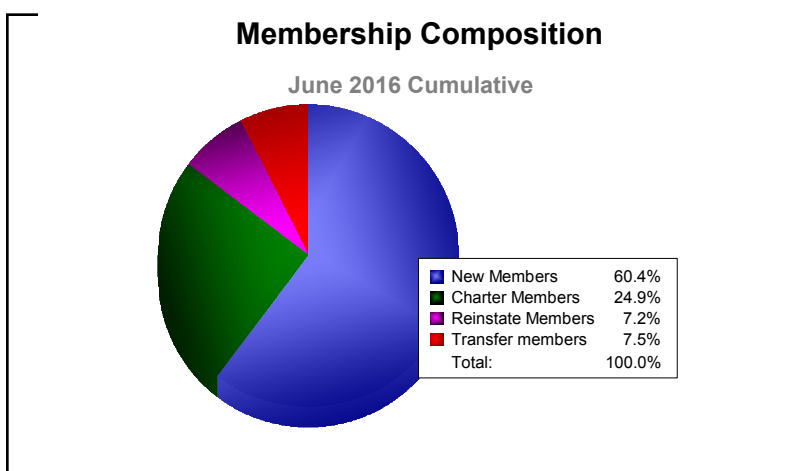

Year	New Clubs	Dropped Clubs	Gain/ Loss Clubs	New Members	Charter Members	Reinstate Members	Transfer Members	Total Member Added	Total Members Dropped	Gain/ Loss Members
2011-2012	8	-1	7	222	225	36	14	497	-350	147
2012-2013	1	-11	-10	206	33	5	15	259	-439	-180
2013-2014	0	-6	-6	213	8	14	18	253	-295	-42
2014-2015	2	-6	-4	163	57	17	38	275	-334	-59
2015-2016	3	-1	2	201	83	24	25	333	-324	9
<b>Average</b>	<b>3</b>	<b>-5</b>	<b>-2</b>	<b>201</b>	<b>81</b>	<b>19</b>	<b>22</b>	<b>323</b>	<b>-348</b>	<b>-25</b>