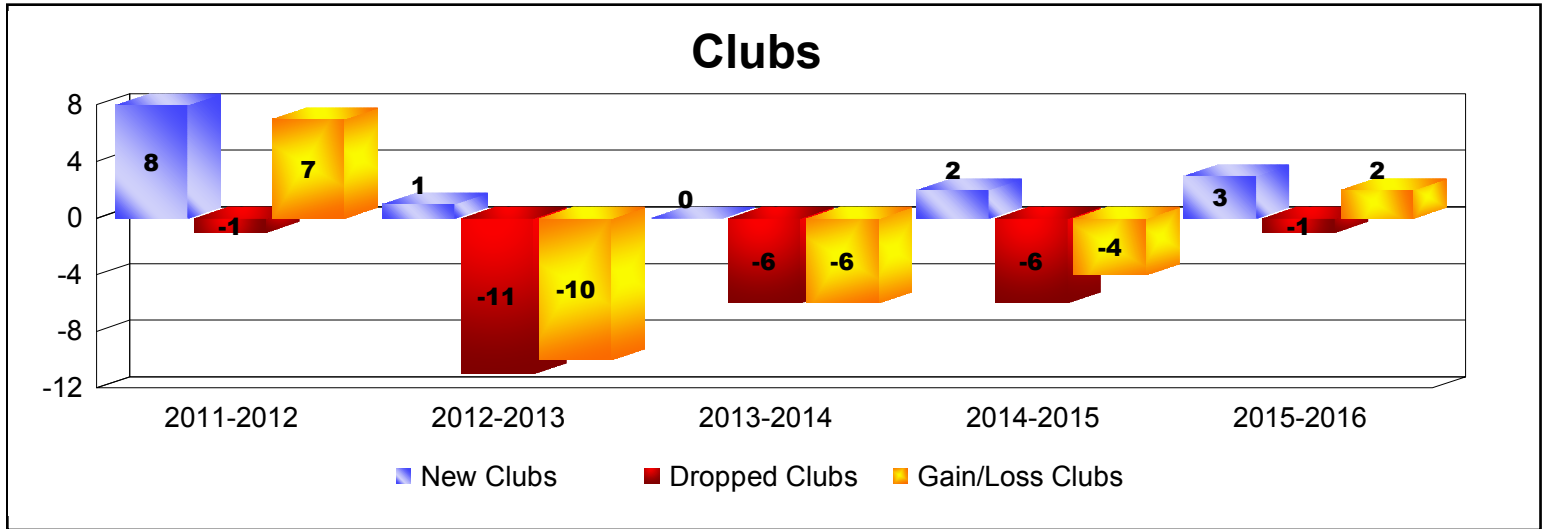

Year	New Clubs	Dropped Clubs	Gain/ Loss Clubs	New Members	Charter Members	Reinstate Members	Transfer Members	Total Member Added	Total Members Dropped	Gain/ Loss Members
2011-2012	8	-1	7	222	225	36	14	497	-350	147
2012-2013	1	-11	-10	206	33	5	15	259	-439	-180
2013-2014	0	-6	-6	213	8	14	18	253	-295	-42
2014-2015	2	-6	-4	163	57	17	38	275	-334	-59
2015-2016	3	-1	2	201	83	24	25	333	-324	9
<b>Average</b>	<b>3</b>	<b>-5</b>	<b>-2</b>	<b>201</b>	<b>81</b>	<b>19</b>	<b>22</b>	<b>323</b>	<b>-348</b>	<b>-25</b>

Year	New Clubs	Dropped Clubs	Gain/ Loss Clubs	New Members	Charter Members	Reinstate Members	Transfer Members	Total Member Added	Total Members Dropped	Gain/ Loss Members
2011-2012	0	0	0	7	0	0	1	8	-4	4
2012-2013	0	0	0	1	0	0	0	1	-7	-6
2013-2014	1	0	1	25	21	0	0	46	-15	31
2014-2015	1	0	1	9	24	1	0	34	-31	3
2015-2016	0	0	0	8	0	0	0	8	-16	-8
<b>Average</b>	<b>0</b>	<b>0</b>	<b>0</b>	<b>10</b>	<b>9</b>	<b>0</b>	<b>0</b>	<b>19</b>	<b>-15</b>	<b>5</b>