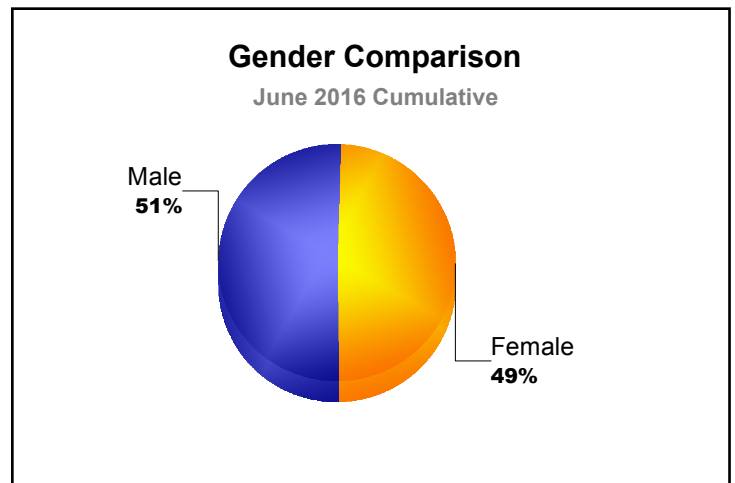

Year	New Clubs	Dropped Clubs	Gain/ Loss Clubs	New Members	Charter Members	Reinstate Members	Transfer Members	Total Member Added	Total Members Dropped	Gain/ Loss Members
2011-2012	8	-1	7	222	225	36	14	497	-350	147
2012-2013	1	-11	-10	206	33	5	15	259	-439	-180
2013-2014	0	-6	-6	213	8	14	18	253	-295	-42
2014-2015	2	-6	-4	163	57	17	38	275	-334	-59
2015-2016	3	-1	2	201	83	24	25	333	-324	9
<b>Average</b>	<b>3</b>	<b>-5</b>	<b>-2</b>	<b>201</b>	<b>81</b>	<b>19</b>	<b>22</b>	<b>323</b>	<b>-348</b>	<b>-25</b>