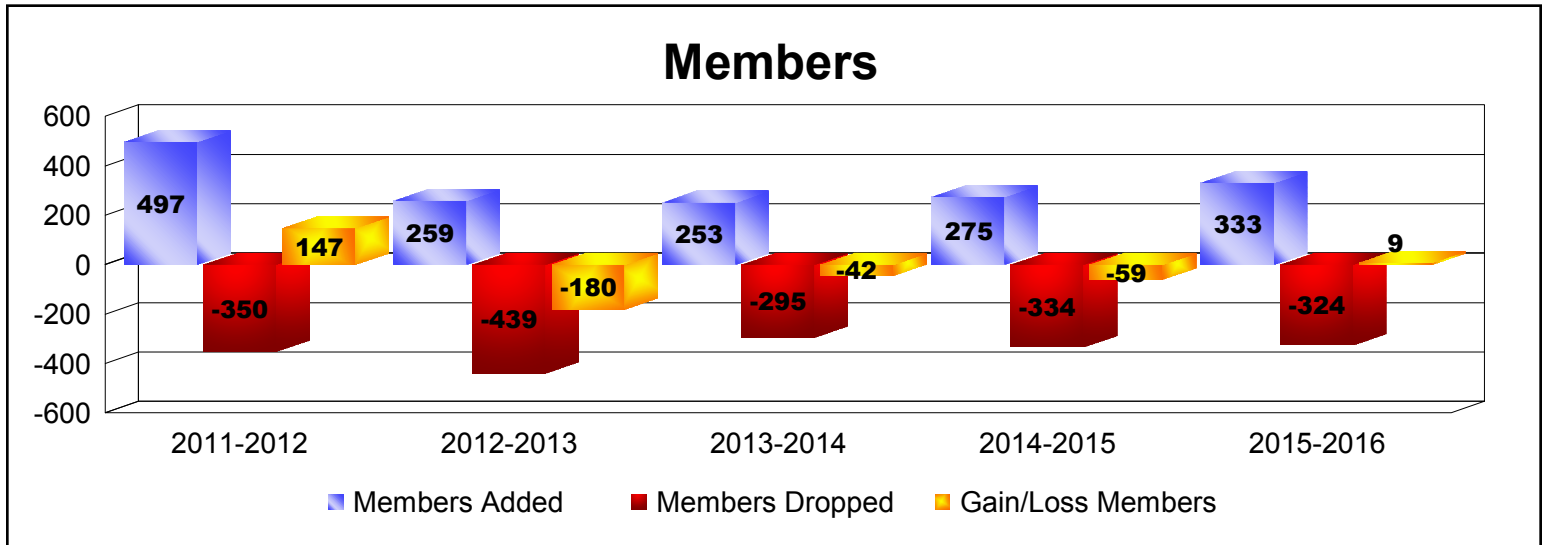

Year	New Clubs	Dropped Clubs	Gain/ Loss Clubs	New Members	Charter Members	Reinstate Members	Transfer Members	Total Member Added	Total Members Dropped	Gain/ Loss Members
2011-2012	8	-1	7	222	225	36	14	497	-350	147
2012-2013	1	-11	-10	206	33	5	15	259	-439	-180
2013-2014	0	-6	-6	213	8	14	18	253	-295	-42
2014-2015	2	-6	-4	163	57	17	38	275	-334	-59
2015-2016	3	-1	2	201	83	24	25	333	-324	9
<b>Average</b>	<b>3</b>	<b>-5</b>	<b>-2</b>	<b>201</b>	<b>81</b>	<b>19</b>	<b>22</b>	<b>323</b>	<b>-348</b>	<b>-25</b>

Year	New Clubs	Dropped Clubs	Gain/ Loss Clubs	New Members	Charter Members	Reinstate Members	Transfer Members	Total Member Added	Total Members Dropped	Gain/ Loss Members
2011-2012	0	0	0	7	0	0	1	8	-4	4
2012-2013	0	0	0	1	0	0	0	1	-7	-6
2013-2014	1	0	1	25	21	0	0	46	-15	31
2014-2015	1	0	1	9	24	1	0	34	-31	3
2015-2016	0	0	0	8	0	0	0	8	-16	-8
<b>Average</b>	<b>0</b>	<b>0</b>	<b>0</b>	<b>10</b>	<b>9</b>	<b>0</b>	<b>0</b>	<b>19</b>	<b>-15</b>	<b>5</b>