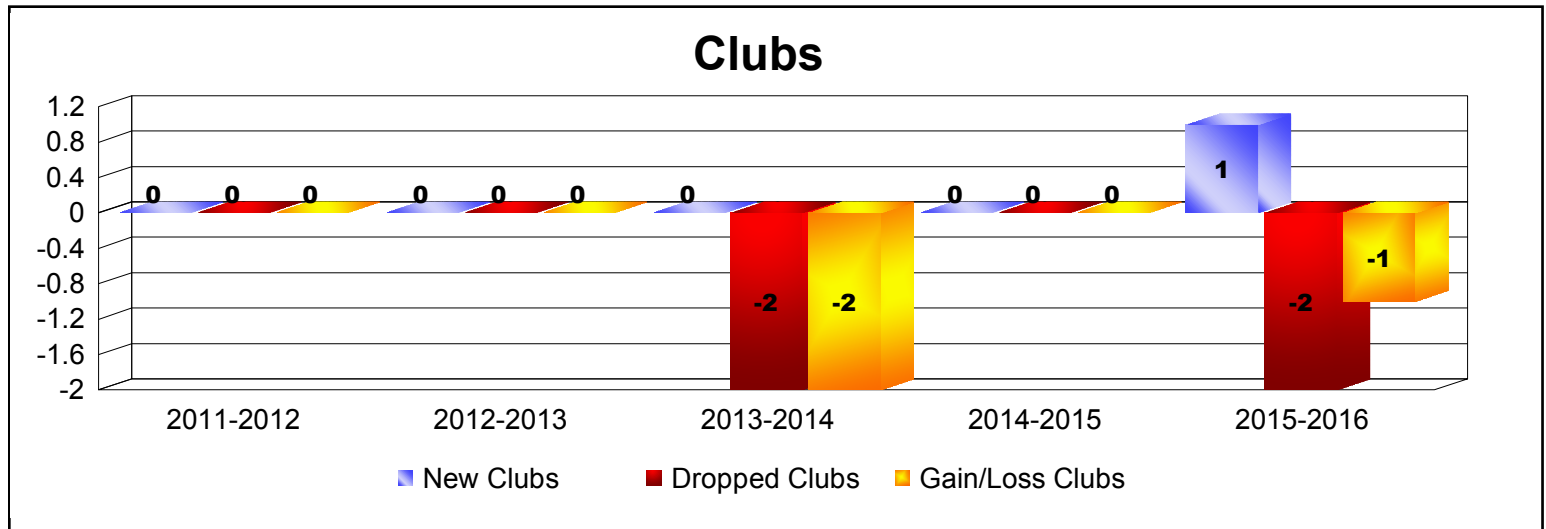

Year	New Clubs	Dropped Clubs	Gain/ Loss Clubs	New Members	Charter Members	Reinstate Members	Transfer Members	Total Member Added	Total Members Dropped	Gain/ Loss Members
2011-2012	0	0	0	75	0	5	6	86	-124	-38
2012-2013	0	0	0	92	0	4	5	101	-94	7
2013-2014	0	-2	-2	77	0	5	3	85	-109	-24
2014-2015	0	0	0	71	2	2	4	79	-81	-2
2015-2016	1	-2	-1	93	28	10	8	139	-138	1
Average	0	-1	-1	82	6	5	5	98	-109	-11

Year	New Clubs	Dropped Clubs	Gain/ Loss Clubs	New Members	Charter Members	Reinstate Members	Transfer Members	Total Member Added	Total Members Dropped	Gain/ Loss Members
2011-2012	0	0	0	25	0	0	4	29	-60	-31
2012-2013	0	0	0	52	0	2	3	57	-49	8
2013-2014	0	-1	-1	34	0	1	0	35	-54	-19
2014-2015	0	-1	-1	78	0	3	2	83	-35	48
2015-2016	0	0	0	91	0	2	0	93	-46	47
Average	0	0	0	56	0	2	2	59	-49	11