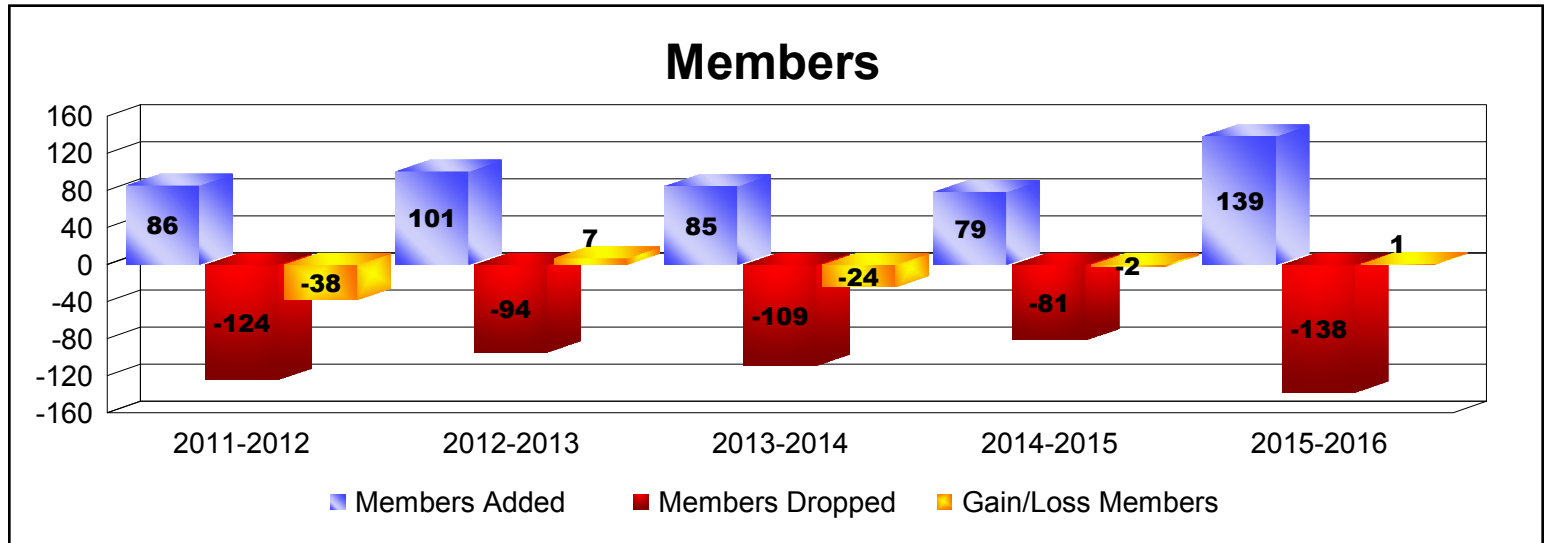

Year	New Clubs	Dropped Clubs	Gain/ Loss Clubs	New Members	Charter Members	Reinstate Members	Transfer Members	Total Member Added	Total Members Dropped	Gain/ Loss Members
2011-2012	0	0	0	75	0	5	6	86	-124	-38
2012-2013	0	0	0	92	0	4	5	101	-94	7
2013-2014	0	-2	-2	77	0	5	3	85	-109	-24
2014-2015	0	0	0	71	2	2	4	79	-81	-2
2015-2016	1	-2	-1	93	28	10	8	139	-138	1
Average	0	-1	-1	82	6	5	5	98	-109	-11

Year	New Clubs	Dropped Clubs	Gain/ Loss Clubs	New Members	Charter Members	Reinstate Members	Transfer Members	Total Member Added	Total Members Dropped	Gain/ Loss Members
2011-2012	0	0	0	25	0	0	4	29	-60	-31
2012-2013	0	0	0	52	0	2	3	57	-49	8
2013-2014	0	-1	-1	34	0	1	0	35	-54	-19
2014-2015	0	-1	-1	78	0	3	2	83	-35	48
2015-2016	0	0	0	91	0	2	0	93	-46	47
Average	0	0	0	56	0	2	2	59	-49	11