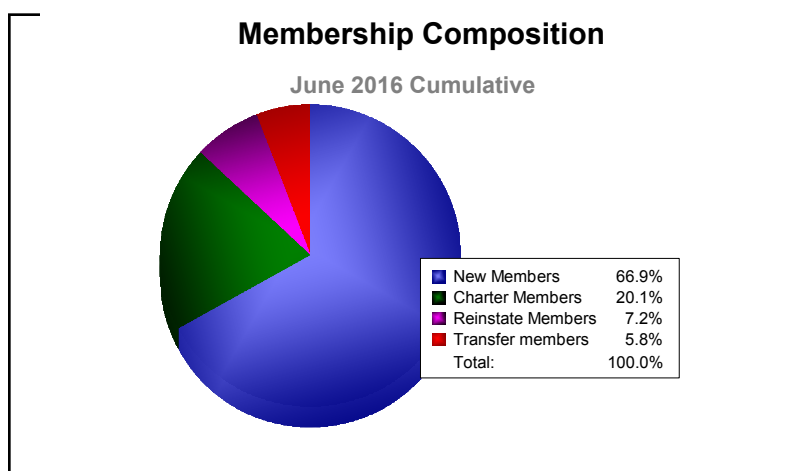

Year	New Clubs	Dropped Clubs	Gain/ Loss Clubs	New Members	Charter Members	Reinstate Members	Transfer Members	Total Member Added	Total Members Dropped	Gain/ Loss Members
2011-2012	0	0	0	75	0	5	6	86	-124	-38
2012-2013	0	0	0	92	0	4	5	101	-94	7
2013-2014	0	-2	-2	77	0	5	3	85	-109	-24
2014-2015	0	0	0	71	2	2	4	79	-81	-2
2015-2016	1	-2	-1	93	28	10	8	139	-138	1
Average	0	-1	-1	82	6	5	5	98	-109	-11