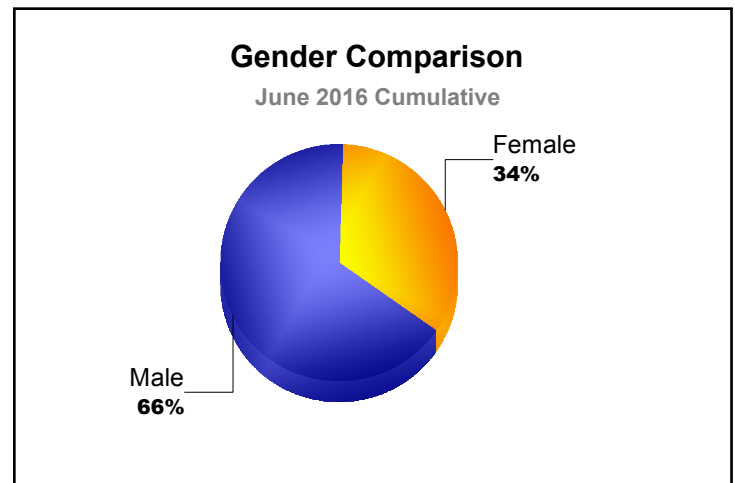

Year	New Clubs	Dropped Clubs	Gain/ Loss Clubs	New Members	Charter Members	Reinstate Members	Transfer Members	Total Member Added	Total Members Dropped	Gain/ Loss Members
2011-2012	0	0	0	75	0	5	6	86	-124	-38
2012-2013	0	0	0	92	0	4	5	101	-94	7
2013-2014	0	-2	-2	77	0	5	3	85	-109	-24
2014-2015	0	0	0	71	2	2	4	79	-81	-2
2015-2016	1	-2	-1	93	28	10	8	139	-138	1
Average	0	-1	-1	82	6	5	5	98	-109	-11