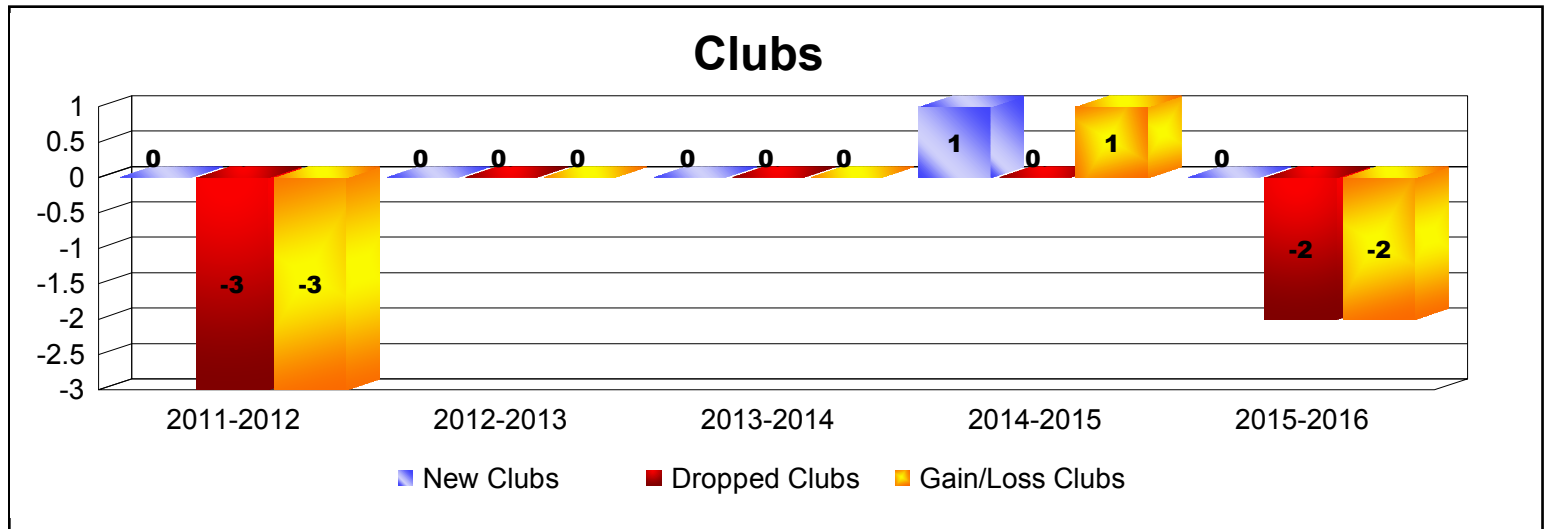

Year	New Clubs	Dropped Clubs	Gain/ Loss Clubs	New Members	Charter Members	Reinstate Members	Transfer Members	Total Member Added	Total Members Dropped	Gain/ Loss Members
2011-2012	0	-3	-3	114	0	8	8	130	-197	-67
2012-2013	0	0	0	101	0	4	11	116	-147	-31
2013-2014	0	0	0	131	1	12	12	156	-152	4
2014-2015	1	0	1	132	22	6	8	168	-161	7
2015-2016	0	-2	-2	97	10	9	9	125	-153	-28
Average	0	-1	-1	115	7	8	10	139	-162	-23

Year	New Clubs	Dropped Clubs	Gain/ Loss Clubs	New Members	Charter Members	Reinstate Members	Transfer Members	Total Member Added	Total Members Dropped	Gain/ Loss Members
2011-2012	0	0	0	6	0	0	0	6	-18	-12
2012-2013	0	0	0	13	0	0	4	17	-26	-9
2013-2014	0	-1	-1	22	0	0	0	22	-15	7
2014-2015	0	0	0	16	0	1	0	17	-18	-1
2015-2016	0	0	0	13	1	0	0	14	-13	1
Average	0	0	0	14	0	0	1	15	-18	-3