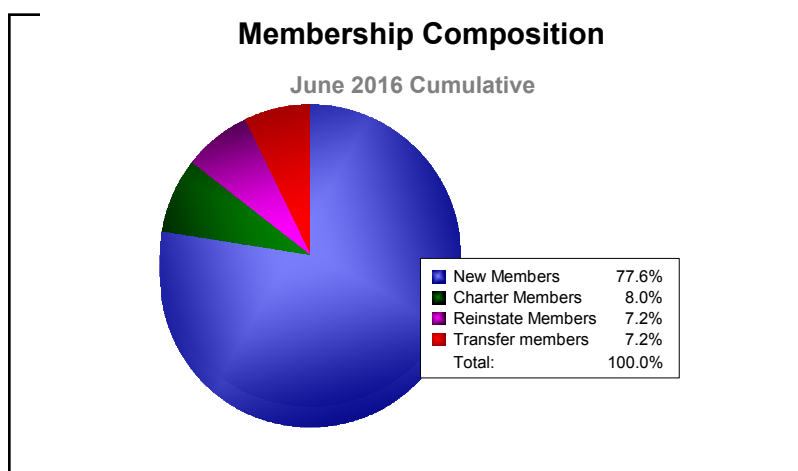

Year	New Clubs	Dropped Clubs	Gain/ Loss Clubs	New Members	Charter Members	Reinstate Members	Transfer Members	Total Member Added	Total Members Dropped	Gain/ Loss Members
2011-2012	0	-3	-3	114	0	8	8	130	-197	-67
2012-2013	0	0	0	101	0	4	11	116	-147	-31
2013-2014	0	0	0	131	1	12	12	156	-152	4
2014-2015	1	0	1	132	22	6	8	168	-161	7
2015-2016	0	-2	-2	97	10	9	9	125	-153	-28
Average	0	-1	-1	115	7	8	10	139	-162	-23