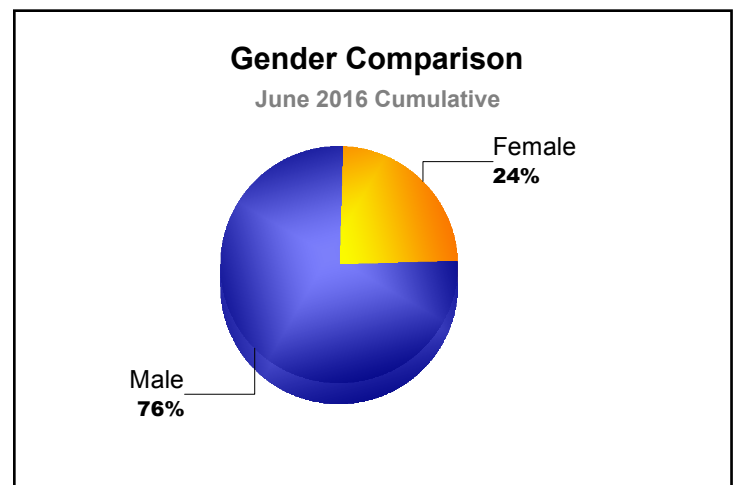

Year	New Clubs	Dropped Clubs	Gain/ Loss Clubs	New Members	Charter Members	Reinstate Members	Transfer Members	Total Member Added	Total Members Dropped	Gain/ Loss Members
2011-2012	0	-3	-3	114	0	8	8	130	-197	-67
2012-2013	0	0	0	101	0	4	11	116	-147	-31
2013-2014	0	0	0	131	1	12	12	156	-152	4
2014-2015	1	0	1	132	22	6	8	168	-161	7
2015-2016	0	-2	-2	97	10	9	9	125	-153	-28
Average	0	-1	-1	115	7	8	10	139	-162	-23