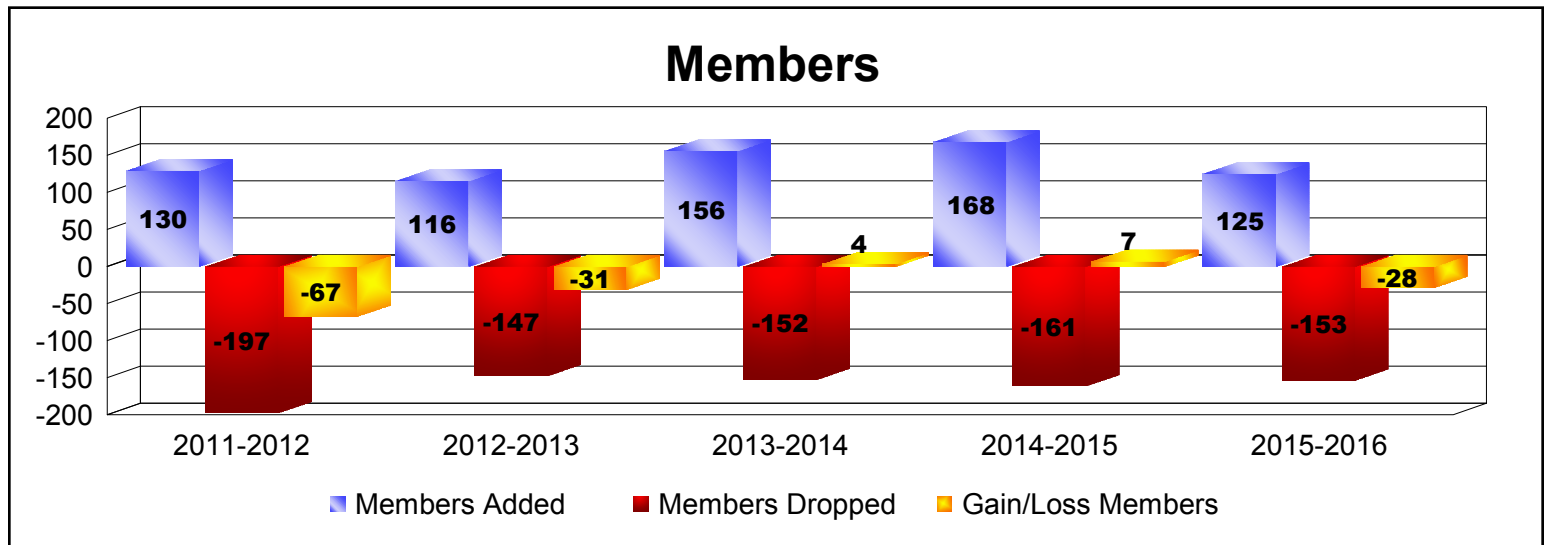

Year	New Clubs	Dropped Clubs	Gain/ Loss Clubs	New Members	Charter Members	Reinstate Members	Transfer Members	Total Member Added	Total Members Dropped	Gain/ Loss Members
2011-2012	0	-3	-3	114	0	8	8	130	-197	-67
2012-2013	0	0	0	101	0	4	11	116	-147	-31
2013-2014	0	0	0	131	1	12	12	156	-152	4
2014-2015	1	0	1	132	22	6	8	168	-161	7
2015-2016	0	-2	-2	97	10	9	9	125	-153	-28
Average	0	-1	-1	115	7	8	10	139	-162	-23

Year	New Clubs	Dropped Clubs	Gain/ Loss Clubs	New Members	Charter Members	Reinstate Members	Transfer Members	Total Member Added	Total Members Dropped	Gain/ Loss Members
2011-2012	0	0	0	6	0	0	0	6	-18	-12
2012-2013	0	0	0	13	0	0	4	17	-26	-9
2013-2014	0	-1	-1	22	0	0	0	22	-15	7
2014-2015	0	0	0	16	0	1	0	17	-18	-1
2015-2016	0	0	0	13	1	0	0	14	-13	1
Average	0	0	0	14	0	0	1	15	-18	-3