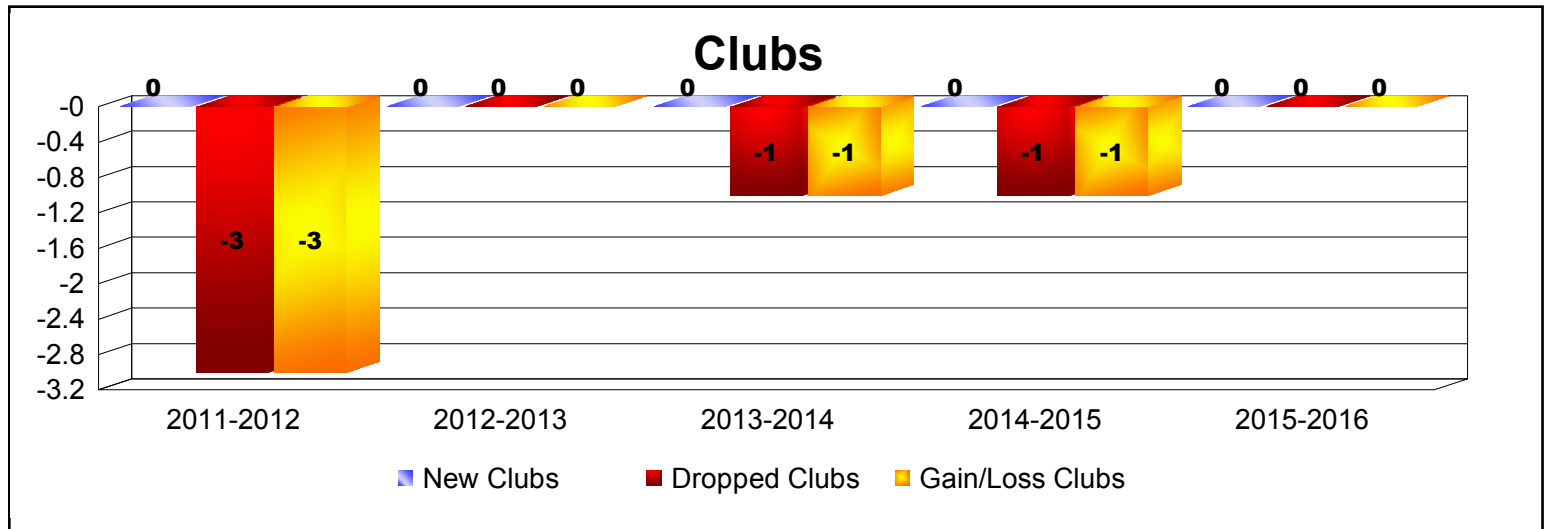

Year	New Clubs	Dropped Clubs	Gain/ Loss Clubs	New Members	Charter Members	Reinstate Members	Transfer Members	Total Member Added	Total Members Dropped	Gain/ Loss Members
2011-2012	0	-3	-3	92	0	6	14	112	-170	-58
2012-2013	0	0	0	109	0	12	14	135	-158	-23
2013-2014	0	-1	-1	107	1	7	13	128	-146	-18
2014-2015	0	-1	-1	109	0	3	6	118	-110	8
2015-2016	0	0	0	107	0	11	8	126	-128	-2
Average	0	-1	-1	105	0	8	11	124	-142	-19

Year	New Clubs	Dropped Clubs	Gain/ Loss Clubs	New Members	Charter Members	Reinstate Members	Transfer Members	Total Member Added	Total Members Dropped	Gain/ Loss Members
2011-2012	0	0	0	0	0	0	0	0	0	0
2012-2013	0	0	0	0	0	0	0	0	-2	-2
2013-2014	0	0	0	0	0	0	0	0	0	0
2014-2015	0	0	0	0	0	0	0	0	0	0
2015-2016	0	0	0	0	0	0	0	0	0	0
Average	0	0	0	0	0	0	0	0	0	0