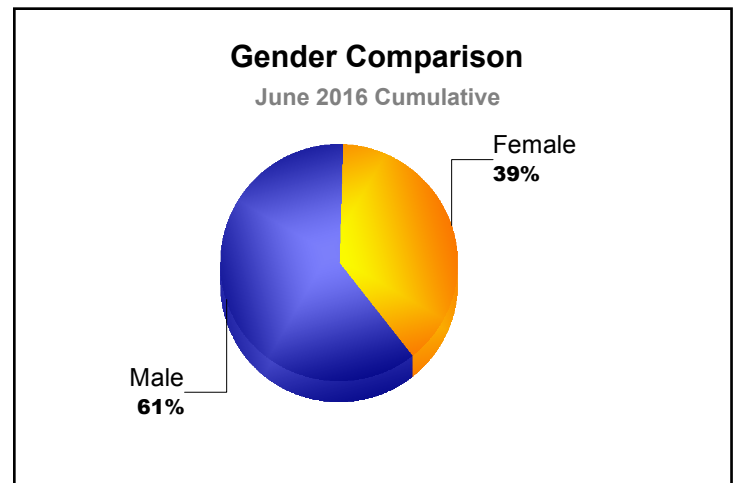

Year	New Clubs	Dropped Clubs	Gain/ Loss Clubs	New Members	Charter Members	Reinstate Members	Transfer Members	Total Member Added	Total Members Dropped	Gain/ Loss Members
2011-2012	0	-3	-3	92	0	6	14	112	-170	-58
2012-2013	0	0	0	109	0	12	14	135	-158	-23
2013-2014	0	-1	-1	107	1	7	13	128	-146	-18
2014-2015	0	-1	-1	109	0	3	6	118	-110	8
2015-2016	0	0	0	107	0	11	8	126	-128	-2
Average	0	-1	-1	105	0	8	11	124	-142	-19