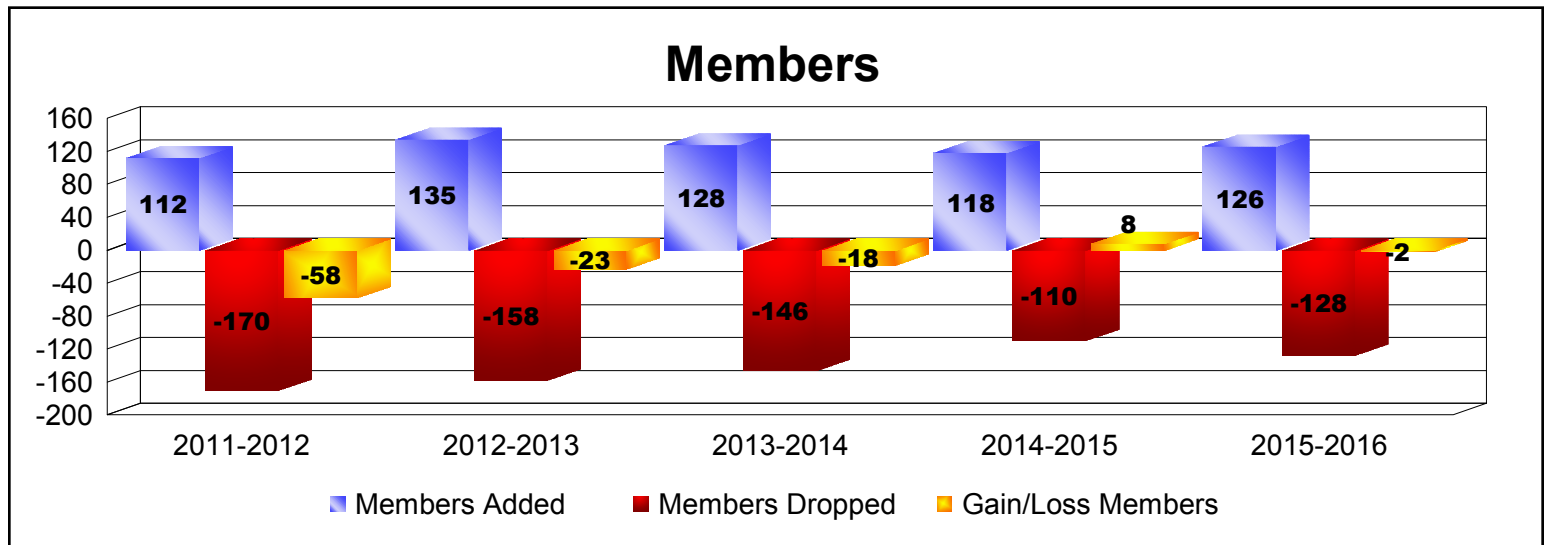

Year	New Clubs	Dropped Clubs	Gain/ Loss Clubs	New Members	Charter Members	Reinstate Members	Transfer Members	Total Member Added	Total Members Dropped	Gain/ Loss Members
2011-2012	0	-3	-3	92	0	6	14	112	-170	-58
2012-2013	0	0	0	109	0	12	14	135	-158	-23
2013-2014	0	-1	-1	107	1	7	13	128	-146	-18
2014-2015	0	-1	-1	109	0	3	6	118	-110	8
2015-2016	0	0	0	107	0	11	8	126	-128	-2
Average	0	-1	-1	105	0	8	11	124	-142	-19

Year	New Clubs	Dropped Clubs	Gain/ Loss Clubs	New Members	Charter Members	Reinstate Members	Transfer Members	Total Member Added	Total Members Dropped	Gain/ Loss Members
2011-2012	0	0	0	0	0	0	0	0	0	0
2012-2013	0	0	0	0	0	0	0	0	-2	-2
2013-2014	0	0	0	0	0	0	0	0	0	0
2014-2015	0	0	0	0	0	0	0	0	0	0
2015-2016	0	0	0	0	0	0	0	0	0	0
Average	0	0	0	0	0	0	0	0	0	0