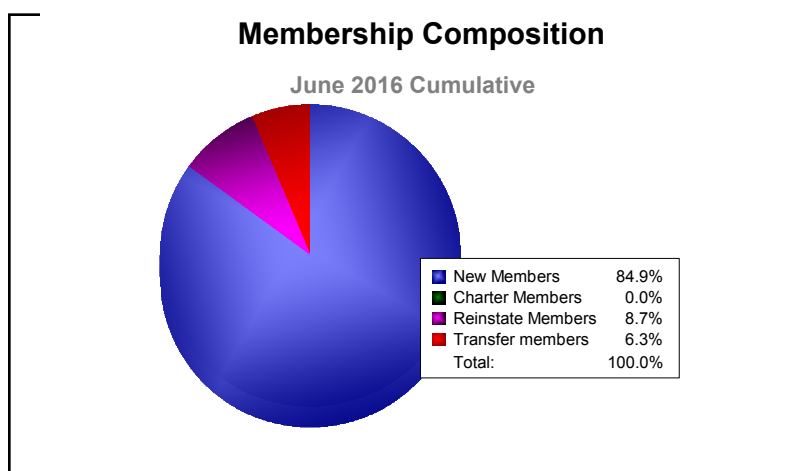

Year	New Clubs	Dropped Clubs	Gain/ Loss Clubs	New Members	Charter Members	Reinstate Members	Transfer Members	Total Member Added	Total Members Dropped	Gain/ Loss Members
2011-2012	0	-3	-3	92	0	6	14	112	-170	-58
2012-2013	0	0	0	109	0	12	14	135	-158	-23
2013-2014	0	-1	-1	107	1	7	13	128	-146	-18
2014-2015	0	-1	-1	109	0	3	6	118	-110	8
2015-2016	0	0	0	107	0	11	8	126	-128	-2
Average	0	-1	-1	105	0	8	11	124	-142	-19