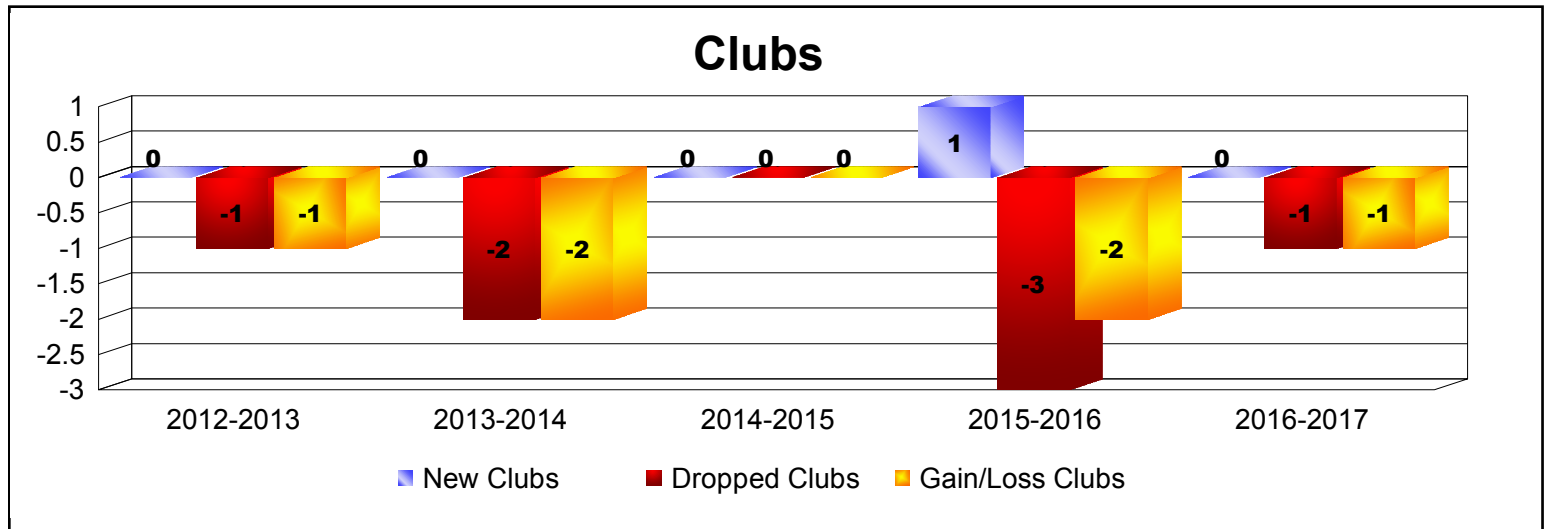

Year	New Clubs	Dropped Clubs	Gain/ Loss Clubs	New Members	Charter Members	Reinstate Members	Transfer Members	Total Member Added	Total Members Dropped	Gain/ Loss Members
2012-2013	0	-1	-1	58	0	1	6	65	-106	-41
2013-2014	0	-2	-2	57	1	1	12	71	-94	-23
2014-2015	0	0	0	65	2	5	2	74	-84	-10
2015-2016	1	-3	-2	61	21	2	8	92	-113	-21
2016-2017	0	-1	-1	31	1	0	14	46	-82	-36
Average	0	-1	-1	54	5	2	8	70	-96	-26

Year	New Clubs	Dropped Clubs	Gain/ Loss Clubs	New Members	Charter Members	Reinstate Members	Transfer Members	Total Member Added	Total Members Dropped	Gain/ Loss Members
2012-2013	0	0	0	18	0	1	3	22	-40	-18
2013-2014	0	0	0	16	0	2	2	20	-35	-15
2014-2015	0	0	0	15	0	1	3	19	-39	-20
2015-2016	0	-2	-2	8	0	2	0	10	-43	-33
2016-2017	0	-1	-1	11	0	0	0	11	-16	-5
Average	0	-1	-1	14	0	1	2	16	-35	-18