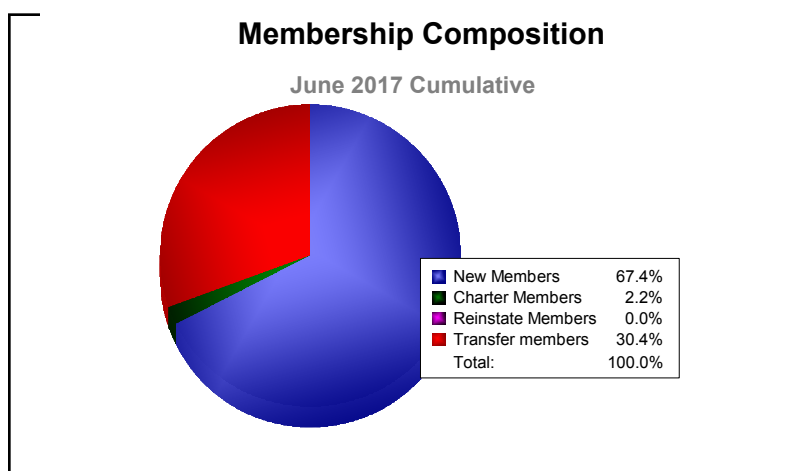

Year	New Clubs	Dropped Clubs	Gain/ Loss Clubs	New Members	Charter Members	Reinstate Members	Transfer Members	Total Member Added	Total Members Dropped	Gain/ Loss Members
2012-2013	0	-1	-1	58	0	1	6	65	-106	-41
2013-2014	0	-2	-2	57	1	1	12	71	-94	-23
2014-2015	0	0	0	65	2	5	2	74	-84	-10
2015-2016	1	-3	-2	61	21	2	8	92	-113	-21
2016-2017	0	-1	-1	31	1	0	14	46	-82	-36
Average	0	-1	-1	54	5	2	8	70	-96	-26