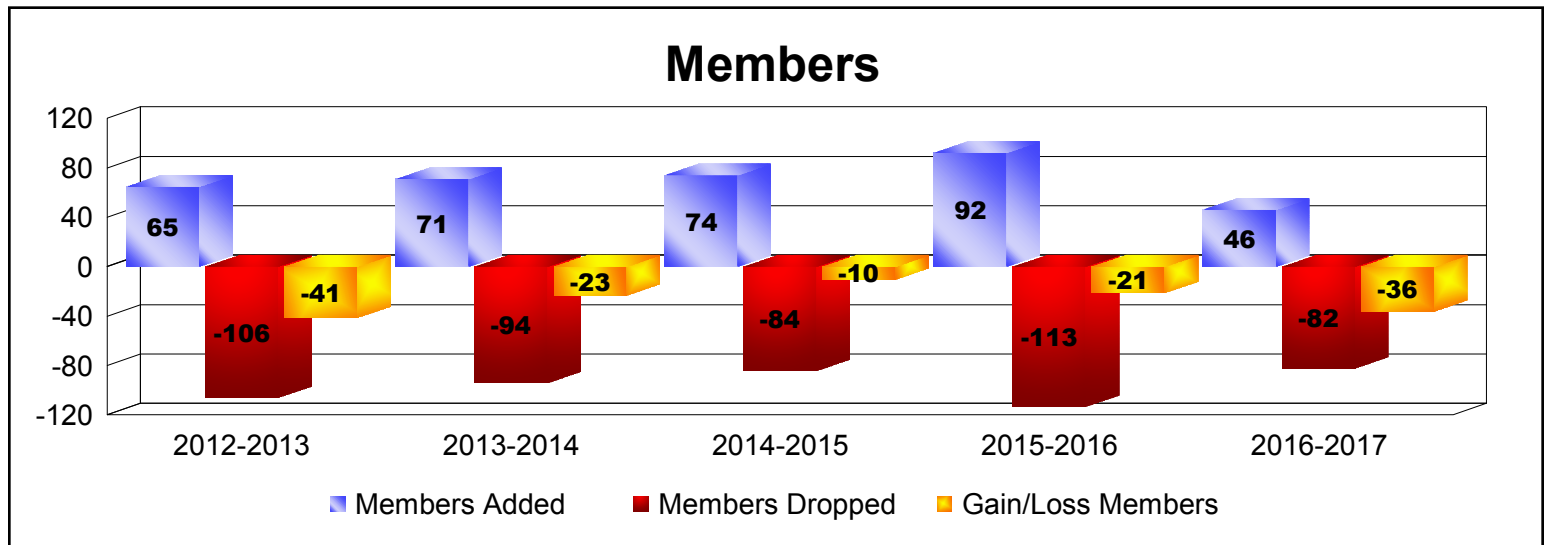

Year	New Clubs	Dropped Clubs	Gain/ Loss Clubs	New Members	Charter Members	Reinstate Members	Transfer Members	Total Member Added	Total Members Dropped	Gain/ Loss Members
2012-2013	0	-1	-1	58	0	1	6	65	-106	-41
2013-2014	0	-2	-2	57	1	1	12	71	-94	-23
2014-2015	0	0	0	65	2	5	2	74	-84	-10
2015-2016	1	-3	-2	61	21	2	8	92	-113	-21
2016-2017	0	-1	-1	31	1	0	14	46	-82	-36
Average	0	-1	-1	54	5	2	8	70	-96	-26

Year	New Clubs	Dropped Clubs	Gain/ Loss Clubs	New Members	Charter Members	Reinstate Members	Transfer Members	Total Member Added	Total Members Dropped	Gain/ Loss Members
2012-2013	0	0	0	18	0	1	3	22	-40	-18
2013-2014	0	0	0	16	0	2	2	20	-35	-15
2014-2015	0	0	0	15	0	1	3	19	-39	-20
2015-2016	0	-2	-2	8	0	2	0	10	-43	-33
2016-2017	0	-1	-1	11	0	0	0	11	-16	-5
Average	0	-1	-1	14	0	1	2	16	-35	-18