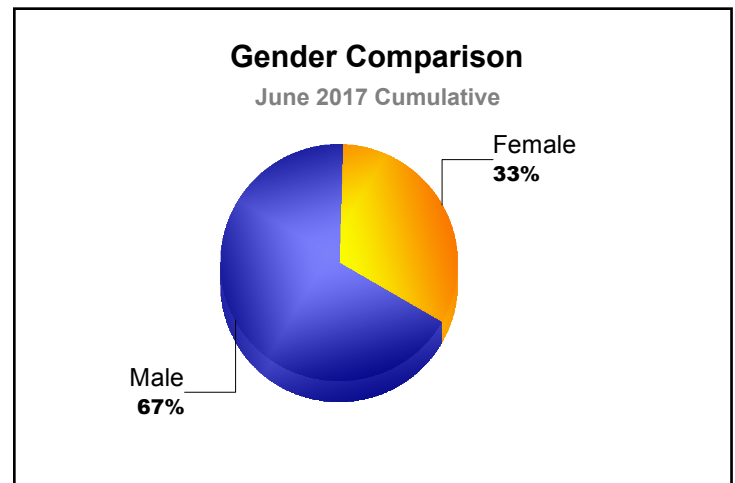

Year	New Clubs	Dropped Clubs	Gain/ Loss Clubs	New Members	Charter Members	Reinstate Members	Transfer Members	Total Member Added	Total Members Dropped	Gain/ Loss Members
2012-2013	0	-1	-1	58	0	1	6	65	-106	-41
2013-2014	0	-2	-2	57	1	1	12	71	-94	-23
2014-2015	0	0	0	65	2	5	2	74	-84	-10
2015-2016	1	-3	-2	61	21	2	8	92	-113	-21
2016-2017	0	-1	-1	31	1	0	14	46	-82	-36
Average	0	-1	-1	54	5	2	8	70	-96	-26