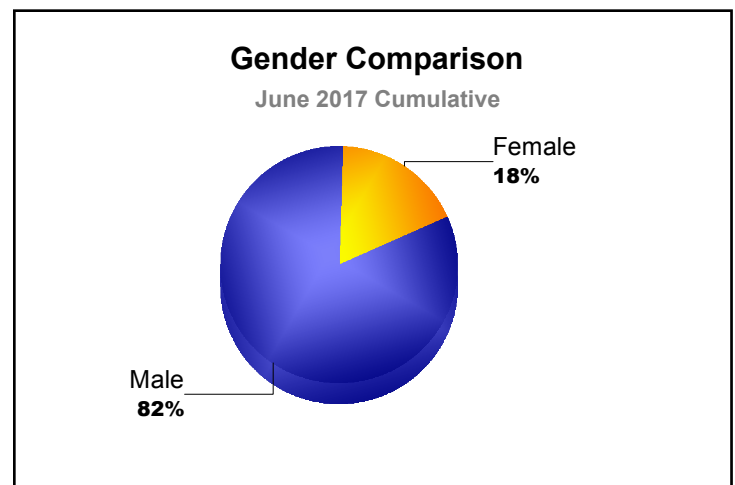

Year	New Clubs	Dropped Clubs	Gain/ Loss Clubs	New Members	Charter Members	Reinstate Members	Transfer Members	Total Member Added	Total Members Dropped	Gain/ Loss Members
2012-2013	0	0	0	37	1	1	4	43	-58	-15
2013-2014	0	-3	-3	21	0	2	4	27	-73	-46
2014-2015	0	-2	-2	29	0	0	5	34	-39	-5
2015-2016	0	0	0	26	0	2	2	30	-33	-3
2016-2017	0	0	0	40	0	0	0	40	-44	-4
Average	0	-1	-1	31	0	1	3	35	-49	-15