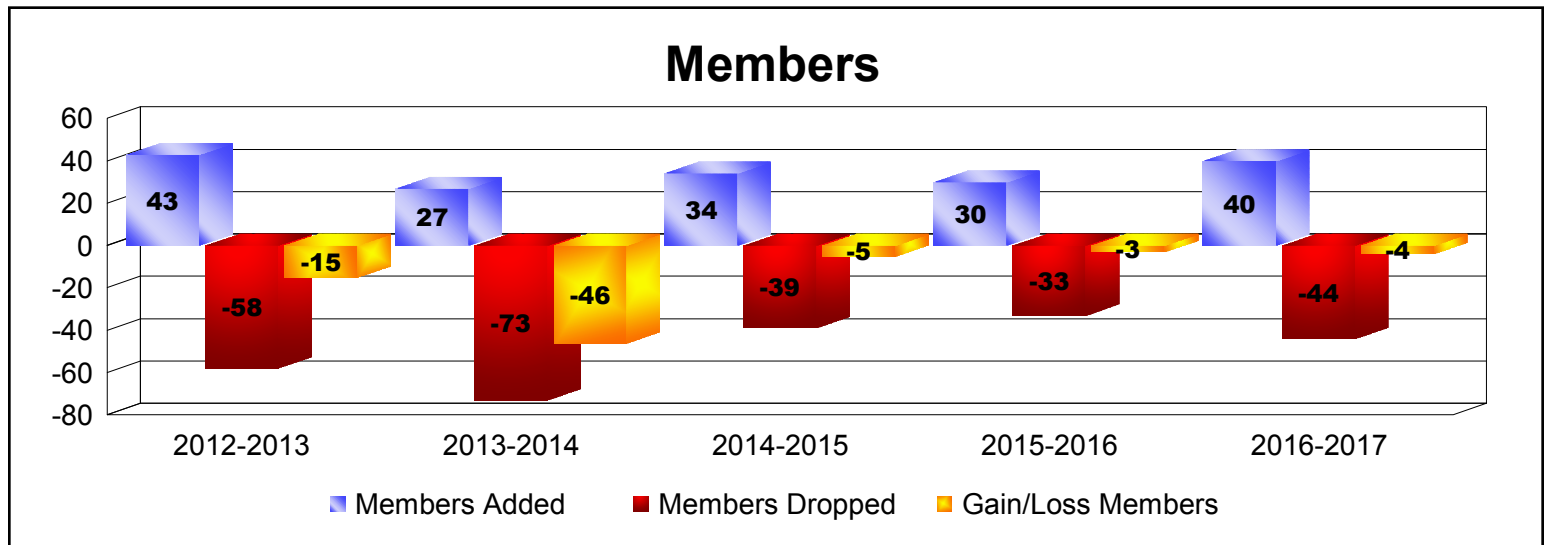

Year	New Clubs	Dropped Clubs	Gain/ Loss Clubs	New Members	Charter Members	Reinstate Members	Transfer Members	Total Member Added	Total Members Dropped	Gain/ Loss Members
2012-2013	0	0	0	37	1	1	4	43	-58	-15
2013-2014	0	-3	-3	21	0	2	4	27	-73	-46
2014-2015	0	-2	-2	29	0	0	5	34	-39	-5
2015-2016	0	0	0	26	0	2	2	30	-33	-3
2016-2017	0	0	0	40	0	0	0	40	-44	-4
Average	0	-1	-1	31	0	1	3	35	-49	-15

Year	New Clubs	Dropped Clubs	Gain/ Loss Clubs	New Members	Charter Members	Reinstate Members	Transfer Members	Total Member Added	Total Members Dropped	Gain/ Loss Members
2012-2013	0	0	0	24	0	0	2	26	-25	1
2013-2014	0	0	0	11	0	0	1	12	-34	-22
2014-2015	0	-2	-2	20	0	2	1	23	-49	-26
2015-2016	0	-1	-1	18	0	1	0	19	-41	-22
2016-2017	0	0	0	15	0	1	2	18	-33	-15
Average	0	-1	-1	18	0	1	1	20	-36	-17