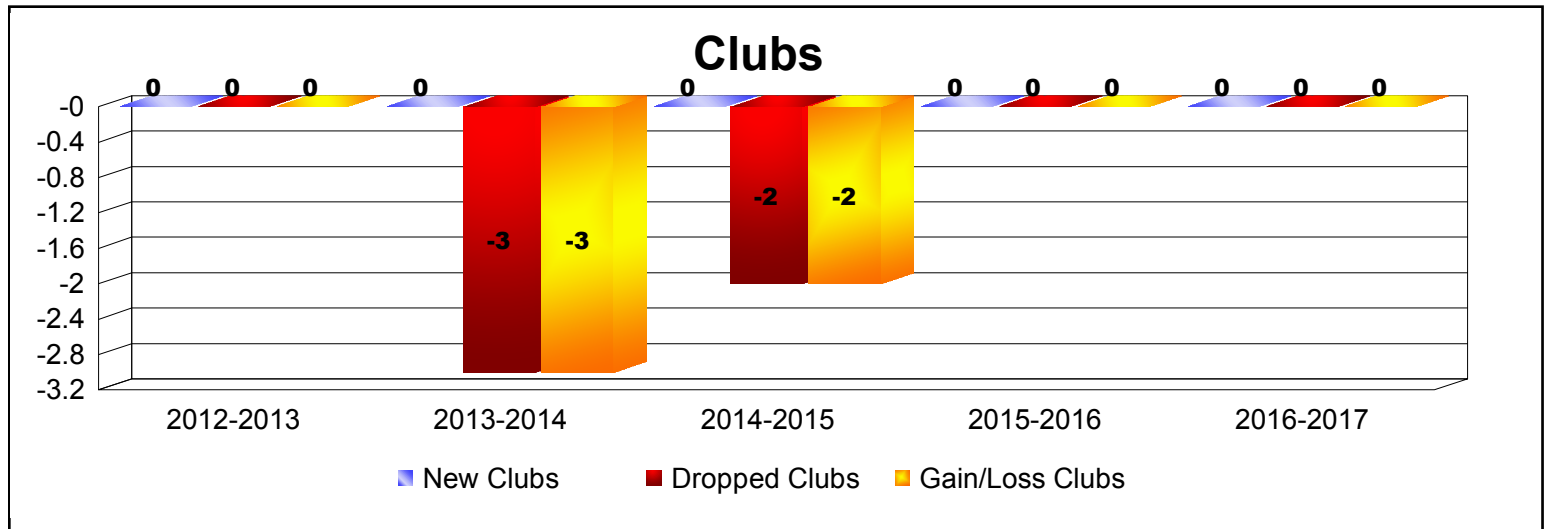

Year	New Clubs	Dropped Clubs	Gain/ Loss Clubs	New Members	Charter Members	Reinstate Members	Transfer Members	Total Member Added	Total Members Dropped	Gain/ Loss Members
2012-2013	0	0	0	37	1	1	4	43	-58	-15
2013-2014	0	-3	-3	21	0	2	4	27	-73	-46
2014-2015	0	-2	-2	29	0	0	5	34	-39	-5
2015-2016	0	0	0	26	0	2	2	30	-33	-3
2016-2017	0	0	0	40	0	0	0	40	-44	-4
Average	0	-1	-1	31	0	1	3	35	-49	-15

Year	New Clubs	Dropped Clubs	Gain/ Loss Clubs	New Members	Charter Members	Reinstate Members	Transfer Members	Total Member Added	Total Members Dropped	Gain/ Loss Members
2012-2013	0	0	0	24	0	0	2	26	-25	1
2013-2014	0	0	0	11	0	0	1	12	-34	-22
2014-2015	0	-2	-2	20	0	2	1	23	-49	-26
2015-2016	0	-1	-1	18	0	1	0	19	-41	-22
2016-2017	0	0	0	15	0	1	2	18	-33	-15
Average	0	-1	-1	18	0	1	1	20	-36	-17