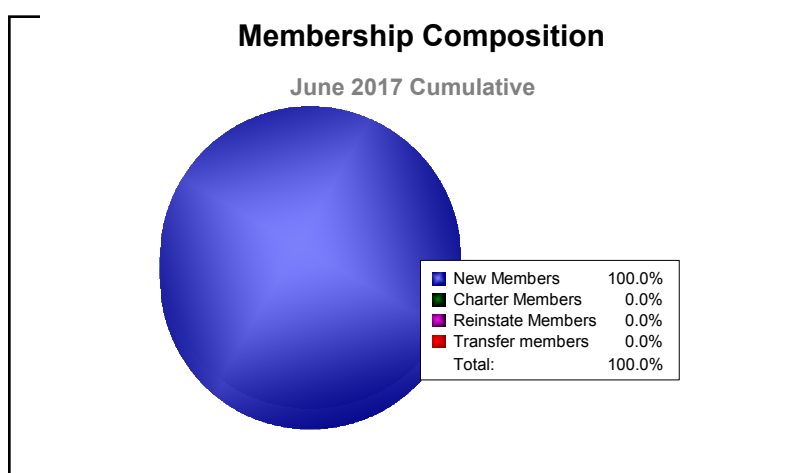

Year	New Clubs	Dropped Clubs	Gain/ Loss Clubs	New Members	Charter Members	Reinstate Members	Transfer Members	Total Member Added	Total Members Dropped	Gain/ Loss Members
2012-2013	0	0	0	37	1	1	4	43	-58	-15
2013-2014	0	-3	-3	21	0	2	4	27	-73	-46
2014-2015	0	-2	-2	29	0	0	5	34	-39	-5
2015-2016	0	0	0	26	0	2	2	30	-33	-3
2016-2017	0	0	0	40	0	0	0	40	-44	-4
Average	0	-1	-1	31	0	1	3	35	-49	-15