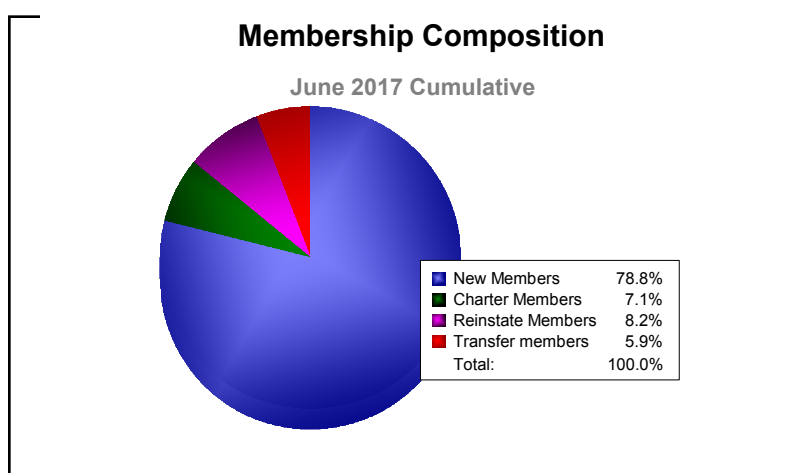

Year	New Clubs	Dropped Clubs	Gain/ Loss Clubs	New Members	Charter Members	Reinstate Members	Transfer Members	Total Member Added	Total Members Dropped	Gain/ Loss Members
2012-2013	0	-1	-1	114	0	6	16	136	-175	-39
2013-2014	1	-3	-2	135	26	8	11	180	-248	-68
2014-2015	0	-1	-1	106	2	7	22	137	-155	-18
2015-2016	1	0	1	122	25	11	17	175	-182	-7
2016-2017	0	-1	-1	67	6	7	5	85	-124	-39
<b>Average</b>	<b>0</b>	<b>-1</b>	<b>-1</b>	<b>109</b>	<b>12</b>	<b>8</b>	<b>14</b>	<b>143</b>	<b>-177</b>	<b>-34</b>