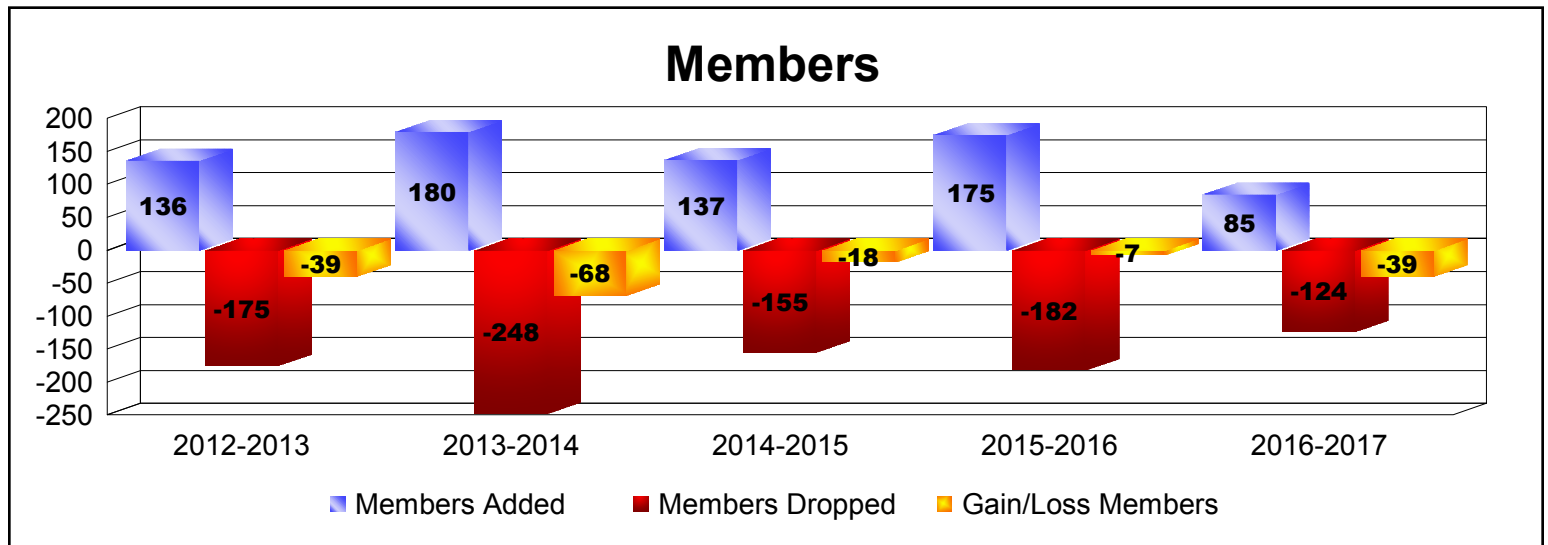

Year	New Clubs	Dropped Clubs	Gain/ Loss Clubs	New Members	Charter Members	Reinstate Members	Transfer Members	Total Member Added	Total Members Dropped	Gain/ Loss Members
2012-2013	0	-1	-1	114	0	6	16	136	-175	-39
2013-2014	1	-3	-2	135	26	8	11	180	-248	-68
2014-2015	0	-1	-1	106	2	7	22	137	-155	-18
2015-2016	1	0	1	122	25	11	17	175	-182	-7
2016-2017	0	-1	-1	67	6	7	5	85	-124	-39
<b>Average</b>	<b>0</b>	<b>-1</b>	<b>-1</b>	<b>109</b>	<b>12</b>	<b>8</b>	<b>14</b>	<b>143</b>	<b>-177</b>	<b>-34</b>

Year	New Clubs	Dropped Clubs	Gain/ Loss Clubs	New Members	Charter Members	Reinstate Members	Transfer Members	Total Member Added	Total Members Dropped	Gain/ Loss Members
2012-2013	0	0	0	0	0	0	0	0	0	0
2013-2014	0	0	0	2	0	0	0	2	-4	-2
2014-2015	0	0	0	0	0	0	0	0	0	0
2015-2016	0	-1	-1	0	0	0	0	0	-8	-8
<b>Average</b>	<b>0</b>	<b>0</b>	<b>0</b>	<b>1</b>	<b>0</b>	<b>0</b>	<b>0</b>	<b>1</b>	<b>-3</b>	<b>-3</b>