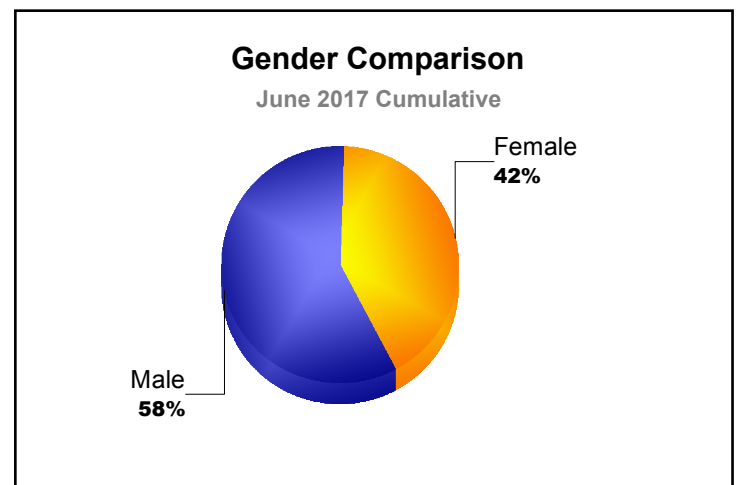

Year	New Clubs	Dropped Clubs	Gain/ Loss Clubs	New Members	Charter Members	Reinstate Members	Transfer Members	Total Member Added	Total Members Dropped	Gain/ Loss Members
2012-2013	0	-1	-1	114	0	6	16	136	-175	-39
2013-2014	1	-3	-2	135	26	8	11	180	-248	-68
2014-2015	0	-1	-1	106	2	7	22	137	-155	-18
2015-2016	1	0	1	122	25	11	17	175	-182	-7
2016-2017	0	-1	-1	67	6	7	5	85	-124	-39
<b>Average</b>	<b>0</b>	<b>-1</b>	<b>-1</b>	<b>109</b>	<b>12</b>	<b>8</b>	<b>14</b>	<b>143</b>	<b>-177</b>	<b>-34</b>