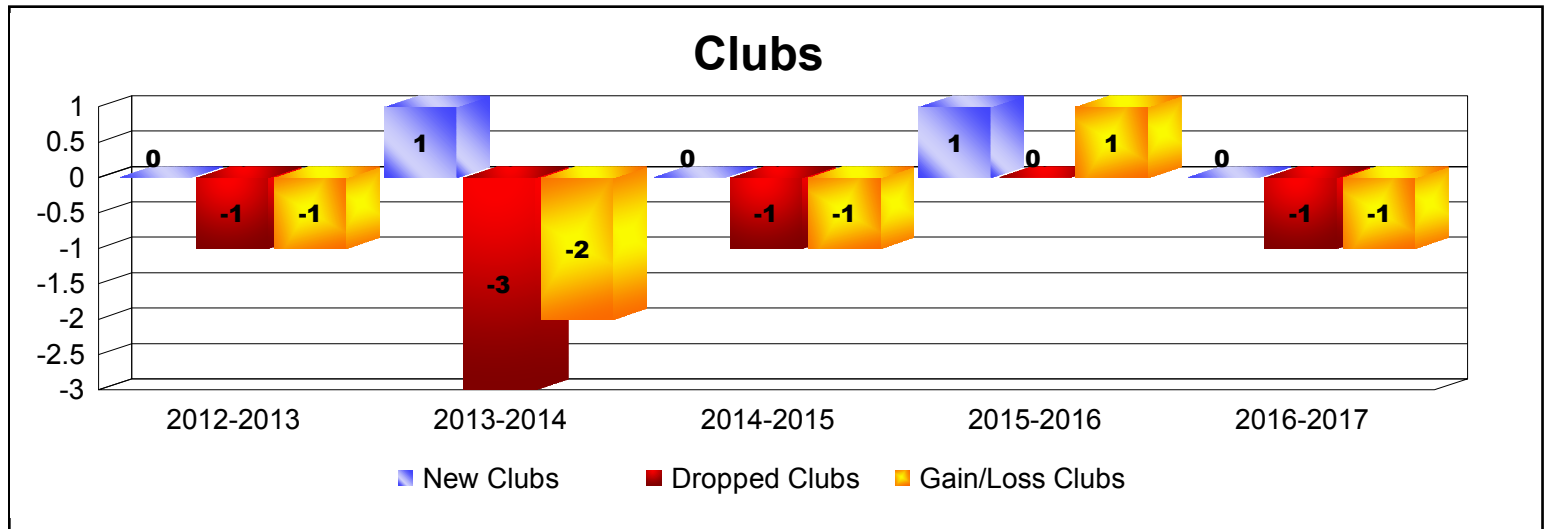

Year	New Clubs	Dropped Clubs	Gain/ Loss Clubs	New Members	Charter Members	Reinstate Members	Transfer Members	Total Member Added	Total Members Dropped	Gain/ Loss Members
2012-2013	0	-1	-1	114	0	6	16	136	-175	-39
2013-2014	1	-3	-2	135	26	8	11	180	-248	-68
2014-2015	0	-1	-1	106	2	7	22	137	-155	-18
2015-2016	1	0	1	122	25	11	17	175	-182	-7
2016-2017	0	-1	-1	67	6	7	5	85	-124	-39
<b>Average</b>	<b>0</b>	<b>-1</b>	<b>-1</b>	<b>109</b>	<b>12</b>	<b>8</b>	<b>14</b>	<b>143</b>	<b>-177</b>	<b>-34</b>

Year	New Clubs	Dropped Clubs	Gain/ Loss Clubs	New Members	Charter Members	Reinstate Members	Transfer Members	Total Member Added	Total Members Dropped	Gain/ Loss Members
2012-2013	0	0	0	0	0	0	0	0	0	0
2013-2014	0	0	0	2	0	0	0	2	-4	-2
2014-2015	0	0	0	0	0	0	0	0	0	0
2015-2016	0	-1	-1	0	0	0	0	0	-8	-8
<b>Average</b>	<b>0</b>	<b>0</b>	<b>0</b>	<b>1</b>	<b>0</b>	<b>0</b>	<b>0</b>	<b>1</b>	<b>-3</b>	<b>-3</b>