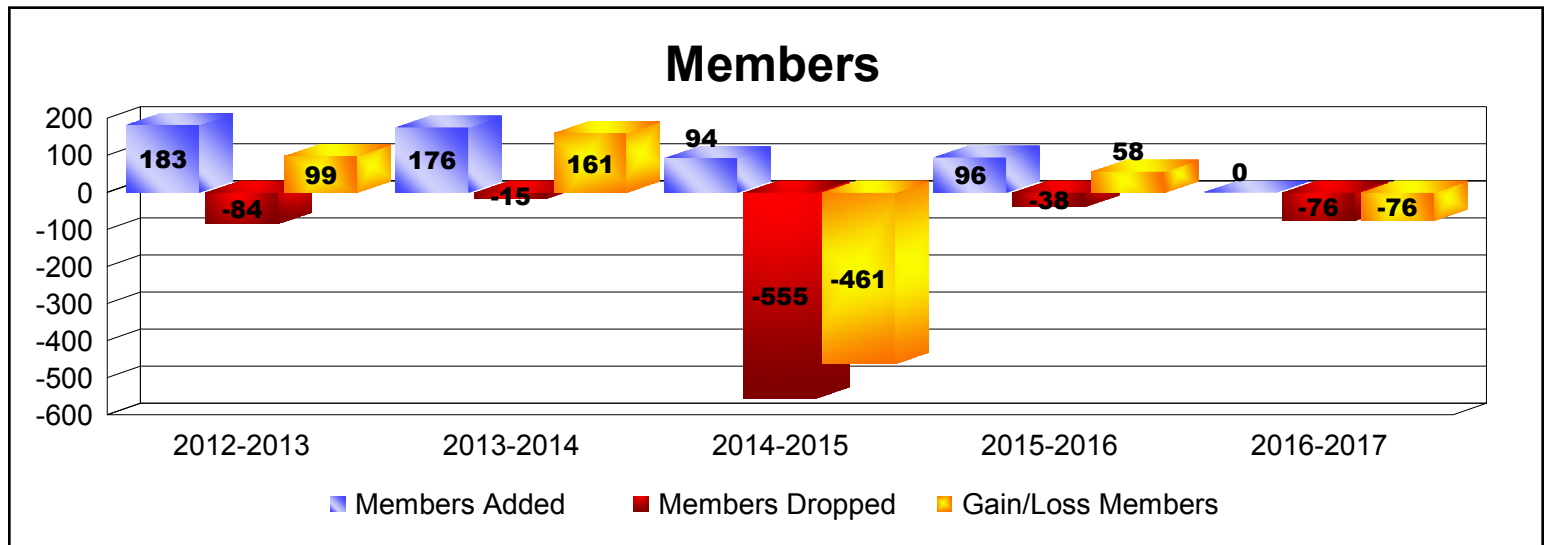

Year	New Clubs	Dropped Clubs	Gain/ Loss Clubs	New Members	Charter Members	Reinstate Members	Transfer Members	Total Member Added	Total Members Dropped	Gain/ Loss Members
2012-2013	8	-5	3	3	160	20	0	183	-84	99
2013-2014	4	0	4	52	124	0	0	176	-15	161
2014-2015	2	-22	-20	39	46	0	9	94	-555	-461
2015-2016	1	-2	-1	10	67	19	0	96	-38	58
2016-2017	0	-4	-4	0	0	0	0	0	-76	-76
Average	3	-7	-4	21	79	8	2	110	-154	-44

Membership Composition

June 2017 Cumulative

New Members	0.0%
Charter Members	0.0%
Reinstate Members	0.0%
Transfer members	0.0%
Total:	100.0%

Gender Comparison

June 2017 Cumulative