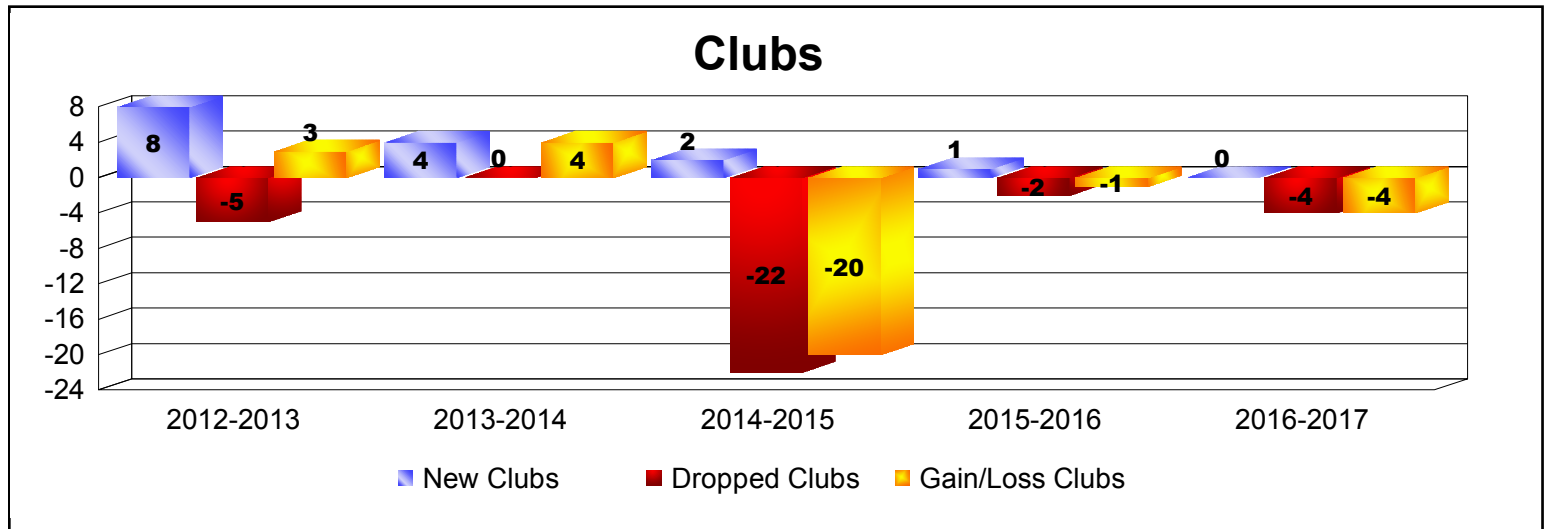

Year	New Clubs	Dropped Clubs	Gain/ Loss Clubs	New Members	Charter Members	Reinstate Members	Transfer Members	Total Member Added	Total Members Dropped	Gain/ Loss Members
2012-2013	8	-5	3	3	160	20	0	183	-84	99
2013-2014	4	0	4	52	124	0	0	176	-15	161
2014-2015	2	-22	-20	39	46	0	9	94	-555	-461
2015-2016	1	-2	-1	10	67	19	0	96	-38	58
2016-2017	0	-4	-4	0	0	0	0	0	-76	-76
Average	3	-7	-4	21	79	8	2	110	-154	-44

Membership Composition

June 2017 Cumulative

New Members	0.0%
Charter Members	0.0%
Reinstate Members	0.0%
Transfer members	0.0%
Total:	100.0%

Gender Comparison

June 2017 Cumulative