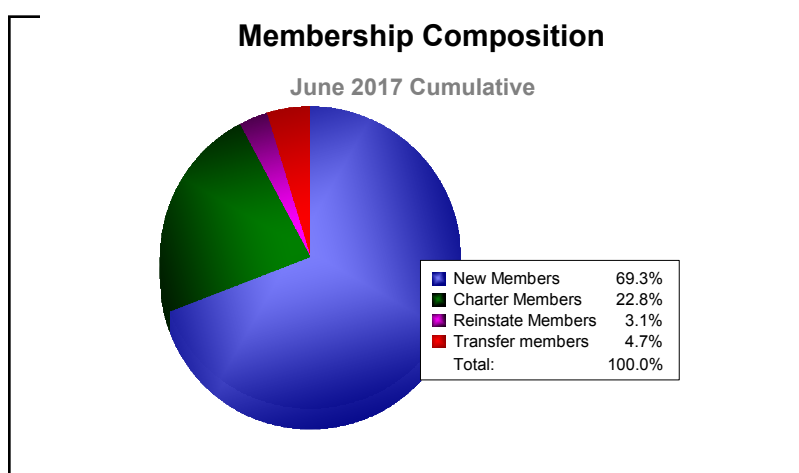

Year	New Clubs	Dropped Clubs	Gain/ Loss Clubs	New Members	Charter Members	Reinstate Members	Transfer Members	Total Member Added	Total Members Dropped	Gain/ Loss Members
2012-2013	0	-4	-4	108	0	15	21	144	-173	-29
2013-2014	0	-2	-2	88	12	0	5	105	-150	-45
2014-2015	1	-1	0	127	36	6	10	179	-124	55
2015-2016	0	-1	-1	107	2	5	7	121	-172	-51
2016-2017	1	-3	-2	88	29	4	6	127	-161	-34
<b>Average</b>	<b>0</b>	<b>-2</b>	<b>-2</b>	<b>104</b>	<b>16</b>	<b>6</b>	<b>10</b>	<b>135</b>	<b>-156</b>	<b>-21</b>