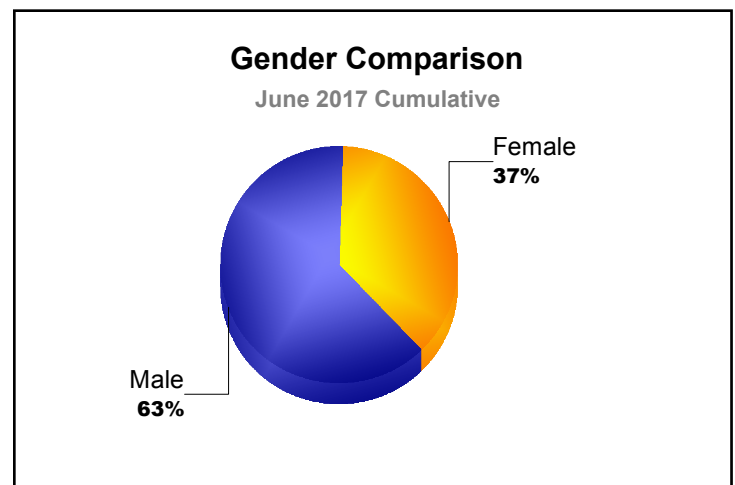

Year	New Clubs	Dropped Clubs	Gain/ Loss Clubs	New Members	Charter Members	Reinstate Members	Transfer Members	Total Member Added	Total Members Dropped	Gain/ Loss Members
2012-2013	0	-4	-4	108	0	15	21	144	-173	-29
2013-2014	0	-2	-2	88	12	0	5	105	-150	-45
2014-2015	1	-1	0	127	36	6	10	179	-124	55
2015-2016	0	-1	-1	107	2	5	7	121	-172	-51
2016-2017	1	-3	-2	88	29	4	6	127	-161	-34
<b>Average</b>	<b>0</b>	<b>-2</b>	<b>-2</b>	<b>104</b>	<b>16</b>	<b>6</b>	<b>10</b>	<b>135</b>	<b>-156</b>	<b>-21</b>