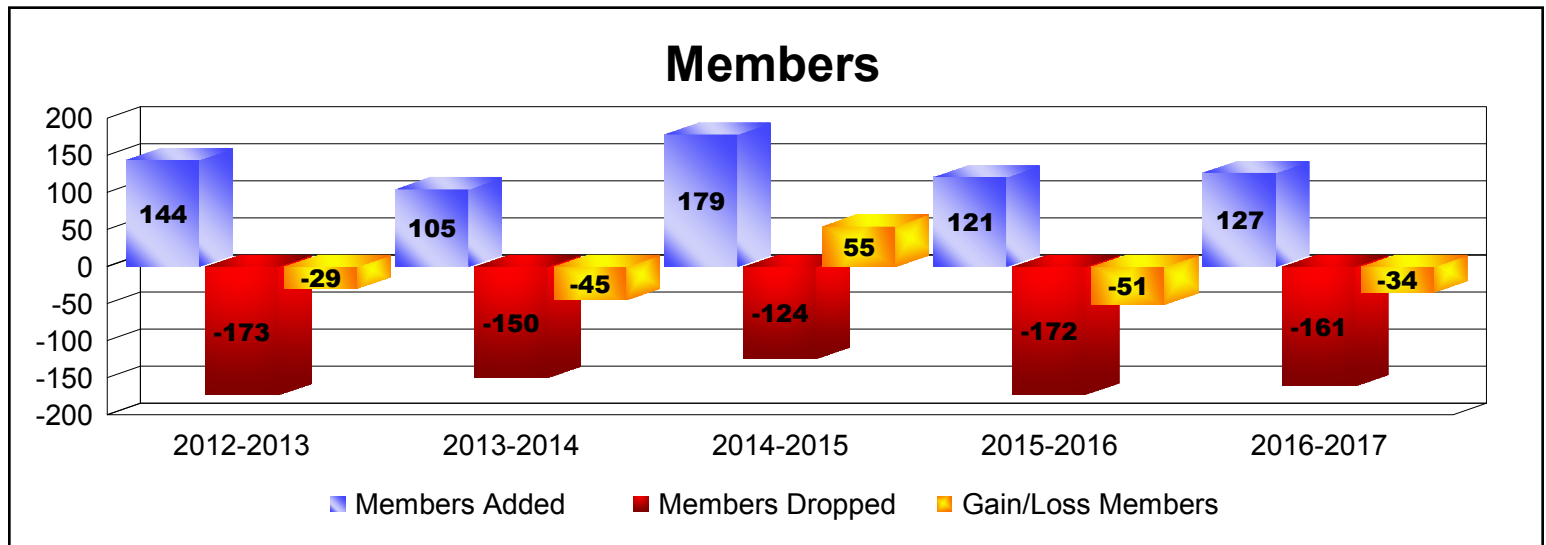

Year	New Clubs	Dropped Clubs	Gain/ Loss Clubs	New Members	Charter Members	Reinstate Members	Transfer Members	Total Member Added	Total Members Dropped	Gain/ Loss Members
2012-2013	0	-4	-4	108	0	15	21	144	-173	-29
2013-2014	0	-2	-2	88	12	0	5	105	-150	-45
2014-2015	1	-1	0	127	36	6	10	179	-124	55
2015-2016	0	-1	-1	107	2	5	7	121	-172	-51
2016-2017	1	-3	-2	88	29	4	6	127	-161	-34
<b>Average</b>	<b>0</b>	<b>-2</b>	<b>-2</b>	<b>104</b>	<b>16</b>	<b>6</b>	<b>10</b>	<b>135</b>	<b>-156</b>	<b>-21</b>

Year	New Clubs	Dropped Clubs	Gain/ Loss Clubs	New Members	Charter Members	Reinstate Members	Transfer Members	Total Member Added	Total Members Dropped	Gain/ Loss Members
2012-2013	0	0	0	5	0	0	1	6	-8	-2
2013-2014	0	0	0	4	0	0	1	5	-12	-7
2014-2015	0	0	0	10	0	0	0	10	-10	0
2015-2016	0	0	0	6	0	0	0	6	-11	-5
2016-2017	0	0	0	8	0	0	0	8	-7	1
<b>Average</b>	<b>0</b>	<b>0</b>	<b>0</b>	<b>7</b>	<b>0</b>	<b>0</b>	<b>0</b>	<b>7</b>	<b>-10</b>	<b>-3</b>