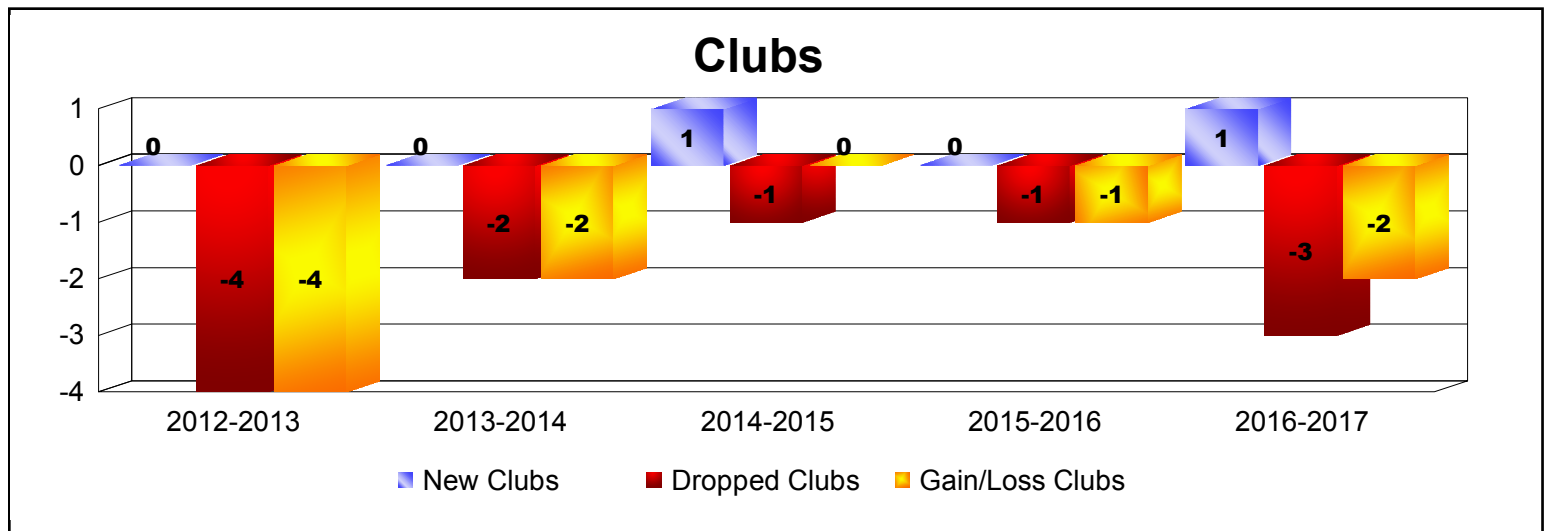

Year	New Clubs	Dropped Clubs	Gain/ Loss Clubs	New Members	Charter Members	Reinstate Members	Transfer Members	Total Member Added	Total Members Dropped	Gain/ Loss Members
2012-2013	0	-4	-4	108	0	15	21	144	-173	-29
2013-2014	0	-2	-2	88	12	0	5	105	-150	-45
2014-2015	1	-1	0	127	36	6	10	179	-124	55
2015-2016	0	-1	-1	107	2	5	7	121	-172	-51
2016-2017	1	-3	-2	88	29	4	6	127	-161	-34
<b>Average</b>	<b>0</b>	<b>-2</b>	<b>-2</b>	<b>104</b>	<b>16</b>	<b>6</b>	<b>10</b>	<b>135</b>	<b>-156</b>	<b>-21</b>

Year	New Clubs	Dropped Clubs	Gain/ Loss Clubs	New Members	Charter Members	Reinstate Members	Transfer Members	Total Member Added	Total Members Dropped	Gain/ Loss Members
2012-2013	0	0	0	5	0	0	1	6	-8	-2
2013-2014	0	0	0	4	0	0	1	5	-12	-7
2014-2015	0	0	0	10	0	0	0	10	-10	0
2015-2016	0	0	0	6	0	0	0	6	-11	-5
2016-2017	0	0	0	8	0	0	0	8	-7	1
<b>Average</b>	<b>0</b>	<b>0</b>	<b>0</b>	<b>7</b>	<b>0</b>	<b>0</b>	<b>0</b>	<b>7</b>	<b>-10</b>	<b>-3</b>