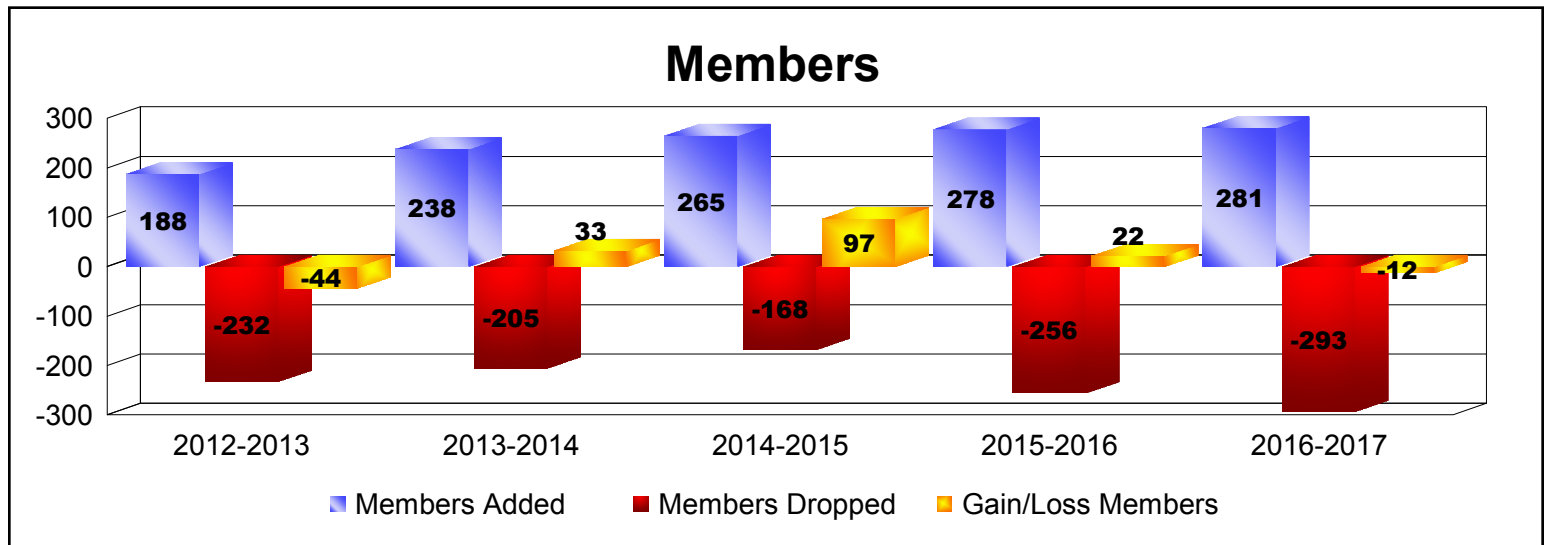

Year	New Clubs	Dropped Clubs	Gain/ Loss Clubs	New Members	Charter Members	Reinstate Members	Transfer Members	Total Member Added	Total Members Dropped	Gain/ Loss Members
2012-2013	0	0	0	164	0	19	5	188	-232	-44
2013-2014	0	0	0	189	2	8	39	238	-205	33
2014-2015	0	0	0	239	4	9	13	265	-168	97
2015-2016	1	0	1	212	47	11	8	278	-256	22
2016-2017	1	-1	0	214	35	27	5	281	-293	-12
<b>Average</b>	<b>0</b>	<b>0</b>	<b>0</b>	<b>204</b>	<b>18</b>	<b>15</b>	<b>14</b>	<b>250</b>	<b>-231</b>	<b>19</b>

Year	New Clubs	Dropped Clubs	Gain/ Loss Clubs	New Members	Charter Members	Reinstate Members	Transfer Members	Total Member Added	Total Members Dropped	Gain/ Loss Members
2012-2013	0	0	0	24	0	2	0	26	-45	-19
2013-2014	0	-2	-2	8	1	0	0	9	-72	-63
2014-2015	0	-4	-4	0	0	0	0	0	-46	-46
Average	0	-2	-2	11	0	1	0	12	-54	-43