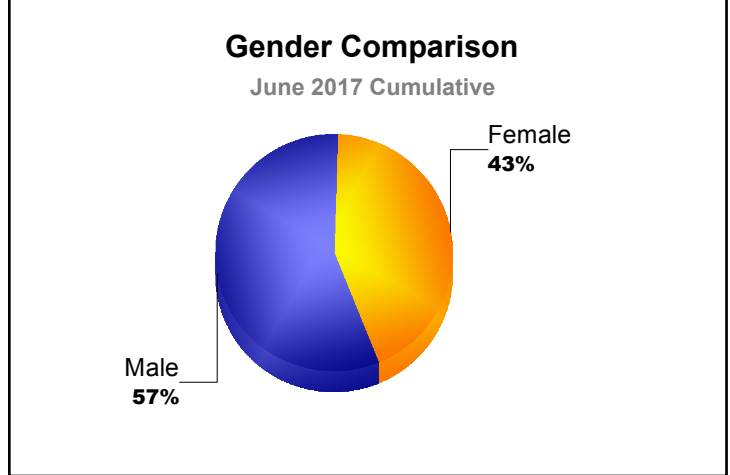

Year	New Clubs	Dropped Clubs	Gain/ Loss Clubs	New Members	Charter Members	Reinstate Members	Transfer Members	Total Member Added	Total Members Dropped	Gain/ Loss Members
2012-2013	0	0	0	164	0	19	5	188	-232	-44
2013-2014	0	0	0	189	2	8	39	238	-205	33
2014-2015	0	0	0	239	4	9	13	265	-168	97
2015-2016	1	0	1	212	47	11	8	278	-256	22
2016-2017	1	-1	0	214	35	27	5	281	-293	-12
<b>Average</b>	<b>0</b>	<b>0</b>	<b>0</b>	<b>204</b>	<b>18</b>	<b>15</b>	<b>14</b>	<b>250</b>	<b>-231</b>	<b>19</b>