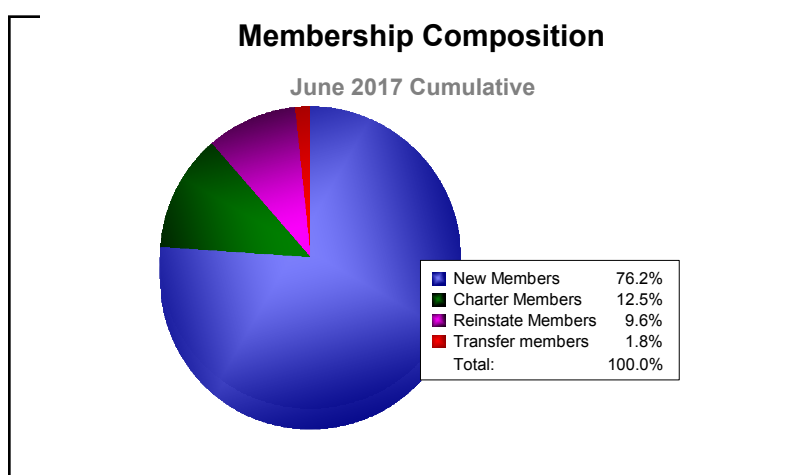

Year	New Clubs	Dropped Clubs	Gain/ Loss Clubs	New Members	Charter Members	Reinstate Members	Transfer Members	Total Member Added	Total Members Dropped	Gain/ Loss Members
2012-2013	0	0	0	164	0	19	5	188	-232	-44
2013-2014	0	0	0	189	2	8	39	238	-205	33
2014-2015	0	0	0	239	4	9	13	265	-168	97
2015-2016	1	0	1	212	47	11	8	278	-256	22
2016-2017	1	-1	0	214	35	27	5	281	-293	-12
<b>Average</b>	<b>0</b>	<b>0</b>	<b>0</b>	<b>204</b>	<b>18</b>	<b>15</b>	<b>14</b>	<b>250</b>	<b>-231</b>	<b>19</b>