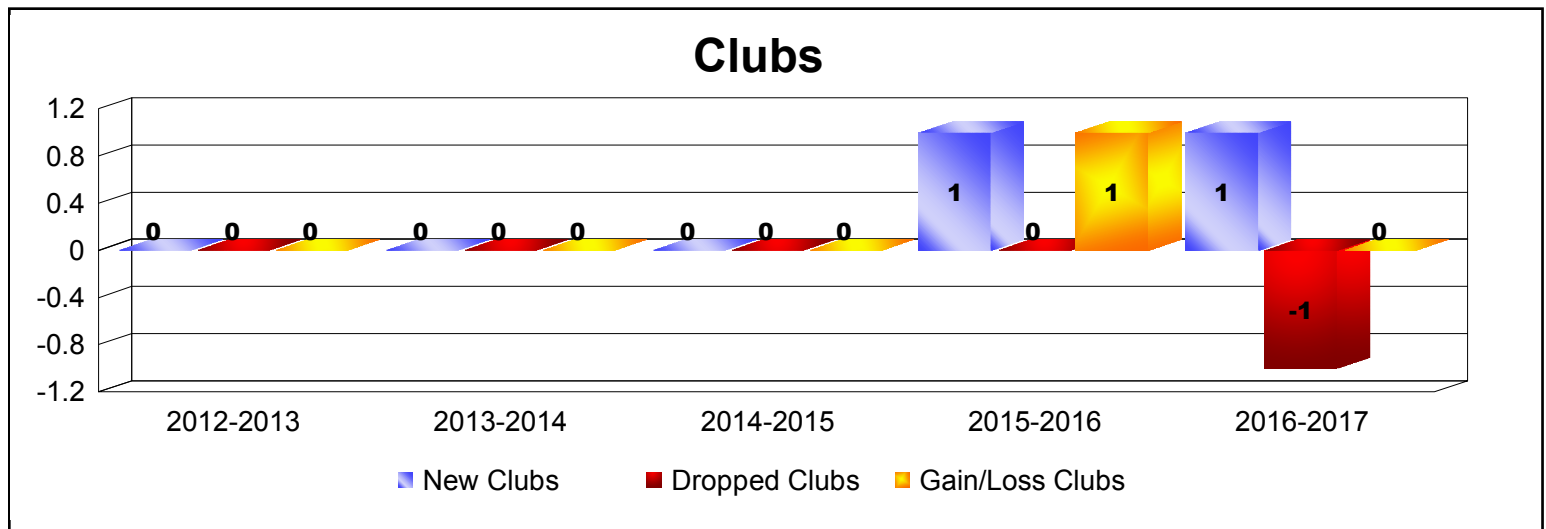

Year	New Clubs	Dropped Clubs	Gain/ Loss Clubs	New Members	Charter Members	Reinstate Members	Transfer Members	Total Member Added	Total Members Dropped	Gain/ Loss Members
2012-2013	0	0	0	164	0	19	5	188	-232	-44
2013-2014	0	0	0	189	2	8	39	238	-205	33
2014-2015	0	0	0	239	4	9	13	265	-168	97
2015-2016	1	0	1	212	47	11	8	278	-256	22
2016-2017	1	-1	0	214	35	27	5	281	-293	-12
<b>Average</b>	<b>0</b>	<b>0</b>	<b>0</b>	<b>204</b>	<b>18</b>	<b>15</b>	<b>14</b>	<b>250</b>	<b>-231</b>	<b>19</b>

Year	New Clubs	Dropped Clubs	Gain/ Loss Clubs	New Members	Charter Members	Reinstate Members	Transfer Members	Total Member Added	Total Members Dropped	Gain/ Loss Members
2012-2013	0	0	0	24	0	2	0	26	-45	-19
2013-2014	0	-2	-2	8	1	0	0	9	-72	-63
2014-2015	0	-4	-4	0	0	0	0	0	-46	-46
Average	0	-2	-2	11	0	1	0	12	-54	-43