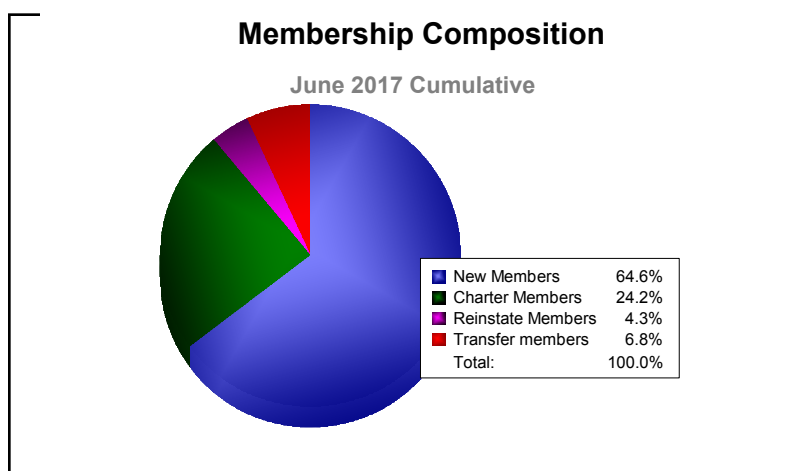

Year	New Clubs	Dropped Clubs	Gain/ Loss Clubs	New Members	Charter Members	Reinstate Members	Transfer Members	Total Member Added	Total Members Dropped	Gain/ Loss Members
2012-2013	0	-1	-1	107	0	6	2	115	-195	-80
2013-2014	0	-1	-1	137	0	10	4	151	-167	-16
2014-2015	0	-1	-1	84	4	7	0	95	-134	-39
2015-2016	2	-2	0	77	76	22	11	186	-162	24
2016-2017	1	-4	-3	104	39	7	11	161	-226	-65
<b>Average</b>	<b>1</b>	<b>-2</b>	<b>-1</b>	<b>102</b>	<b>24</b>	<b>10</b>	<b>6</b>	<b>142</b>	<b>-177</b>	<b>-35</b>