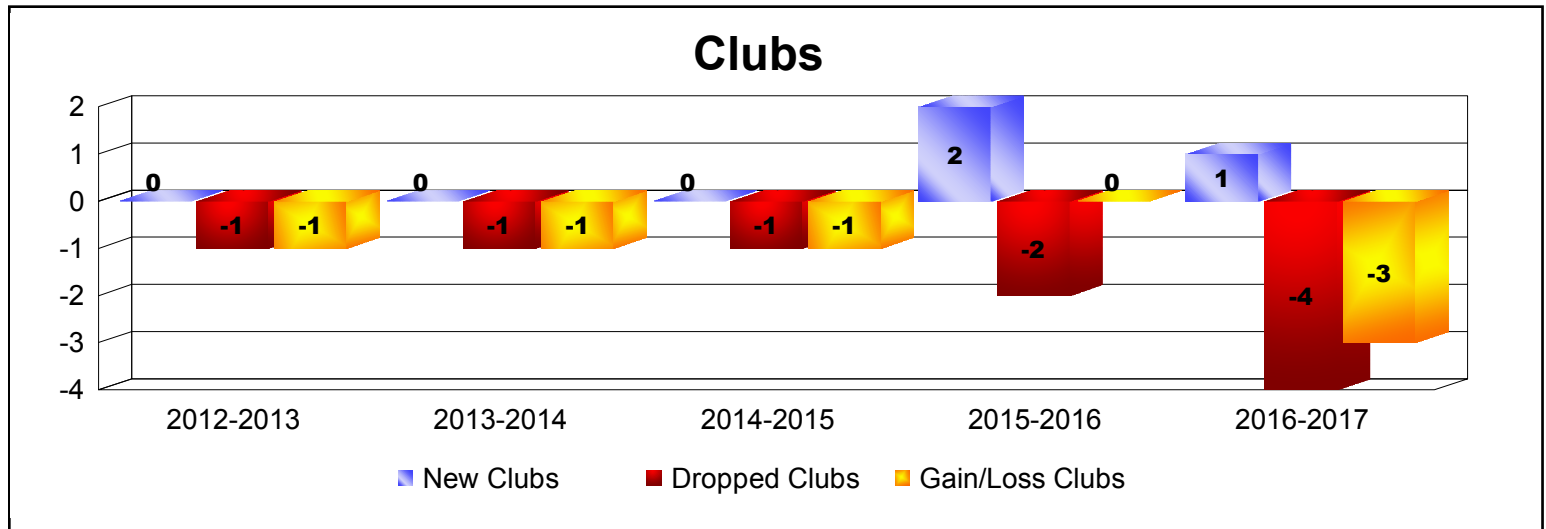

Year	New Clubs	Dropped Clubs	Gain/ Loss Clubs	New Members	Charter Members	Reinstate Members	Transfer Members	Total Member Added	Total Members Dropped	Gain/ Loss Members
2012-2013	0	-1	-1	107	0	6	2	115	-195	-80
2013-2014	0	-1	-1	137	0	10	4	151	-167	-16
2014-2015	0	-1	-1	84	4	7	0	95	-134	-39
2015-2016	2	-2	0	77	76	22	11	186	-162	24
2016-2017	1	-4	-3	104	39	7	11	161	-226	-65
<b>Average</b>	<b>1</b>	<b>-2</b>	<b>-1</b>	<b>102</b>	<b>24</b>	<b>10</b>	<b>6</b>	<b>142</b>	<b>-177</b>	<b>-35</b>

Year	New Clubs	Dropped Clubs	Gain/ Loss Clubs	New Members	Charter Members	Reinstate Members	Transfer Members	Total Member Added	Total Members Dropped	Gain/ Loss Members
2012-2013	0	0	0	0	0	0	0	0	-11	-11
2013-2014	0	-1	-1	0	0	0	0	0	-1	-1
<b>Average</b>	<b>0</b>	<b>-1</b>	<b>-1</b>	<b>0</b>	<b>0</b>	<b>0</b>	<b>0</b>	<b>0</b>	<b>-6</b>	<b>-6</b>