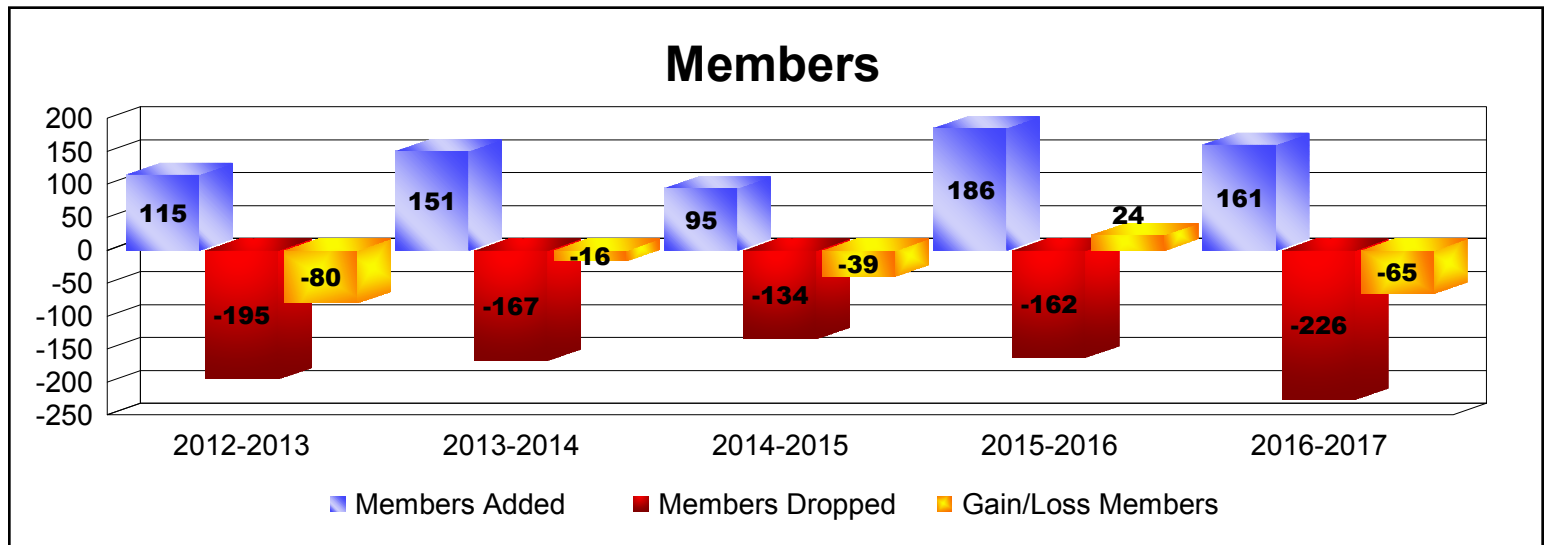

Year	New Clubs	Dropped Clubs	Gain/ Loss Clubs	New Members	Charter Members	Reinstate Members	Transfer Members	Total Member Added	Total Members Dropped	Gain/ Loss Members
2012-2013	0	-1	-1	107	0	6	2	115	-195	-80
2013-2014	0	-1	-1	137	0	10	4	151	-167	-16
2014-2015	0	-1	-1	84	4	7	0	95	-134	-39
2015-2016	2	-2	0	77	76	22	11	186	-162	24
2016-2017	1	-4	-3	104	39	7	11	161	-226	-65
<b>Average</b>	<b>1</b>	<b>-2</b>	<b>-1</b>	<b>102</b>	<b>24</b>	<b>10</b>	<b>6</b>	<b>142</b>	<b>-177</b>	<b>-35</b>

Year	New Clubs	Dropped Clubs	Gain/ Loss Clubs	New Members	Charter Members	Reinstate Members	Transfer Members	Total Member Added	Total Members Dropped	Gain/ Loss Members
2012-2013	0	0	0	0	0	0	0	0	-11	-11
2013-2014	0	-1	-1	0	0	0	0	0	-1	-1
<b>Average</b>	<b>0</b>	<b>-1</b>	<b>-1</b>	<b>0</b>	<b>0</b>	<b>0</b>	<b>0</b>	<b>0</b>	<b>-6</b>	<b>-6</b>