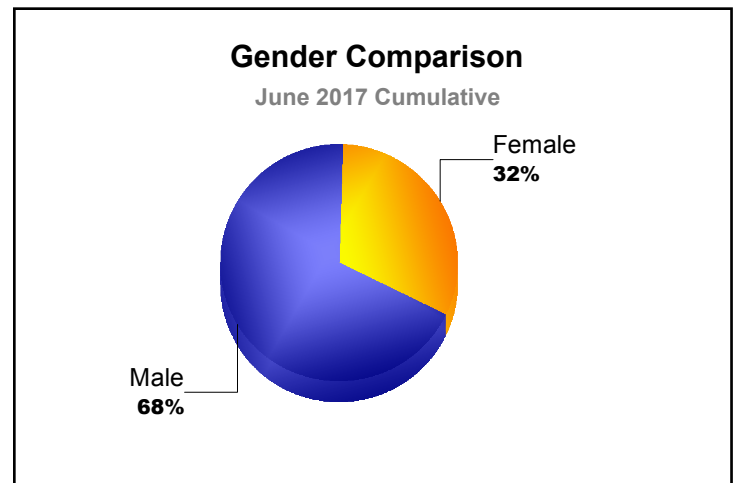

Year	New Clubs	Dropped Clubs	Gain/ Loss Clubs	New Members	Charter Members	Reinstate Members	Transfer Members	Total Member Added	Total Members Dropped	Gain/ Loss Members
2012-2013	0	-1	-1	107	0	6	2	115	-195	-80
2013-2014	0	-1	-1	137	0	10	4	151	-167	-16
2014-2015	0	-1	-1	84	4	7	0	95	-134	-39
2015-2016	2	-2	0	77	76	22	11	186	-162	24
2016-2017	1	-4	-3	104	39	7	11	161	-226	-65
<b>Average</b>	<b>1</b>	<b>-2</b>	<b>-1</b>	<b>102</b>	<b>24</b>	<b>10</b>	<b>6</b>	<b>142</b>	<b>-177</b>	<b>-35</b>