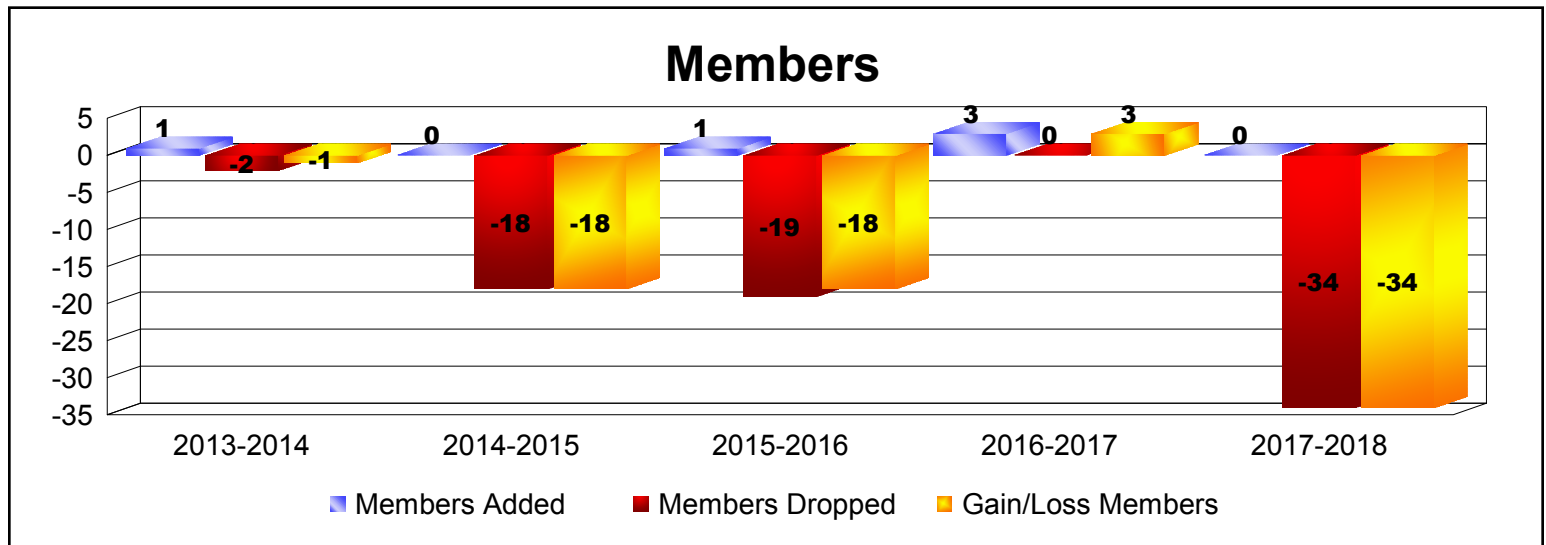

Year	New Clubs	Dropped Clubs	Gain/ Loss Clubs	New Members	Charter Members	Reinstate Members	Transfer Members	Total Member Added	Total Members Dropped	Gain/ Loss Members
2013-2014	0	0	0	1	0	0	0	1	-2	-1
2014-2015	0	-1	-1	0	0	0	0	0	-18	-18
2015-2016	0	-1	-1	1	0	0	0	1	-19	-18
2016-2017	0	0	0	3	0	0	0	3	0	3
2017-2018	0	-2	-2	0	0	0	0	0	-34	-34
Average	0	-1	-1	1	0	0	0	1	-15	-14

Membership Composition

June 2018 Cumulative

New Members	0.0%
Charter Members	0.0%
Reinstate Members	0.0%
Transfer members	0.0%
Total:	100.0%

Gender Comparison

June 2018 Cumulative