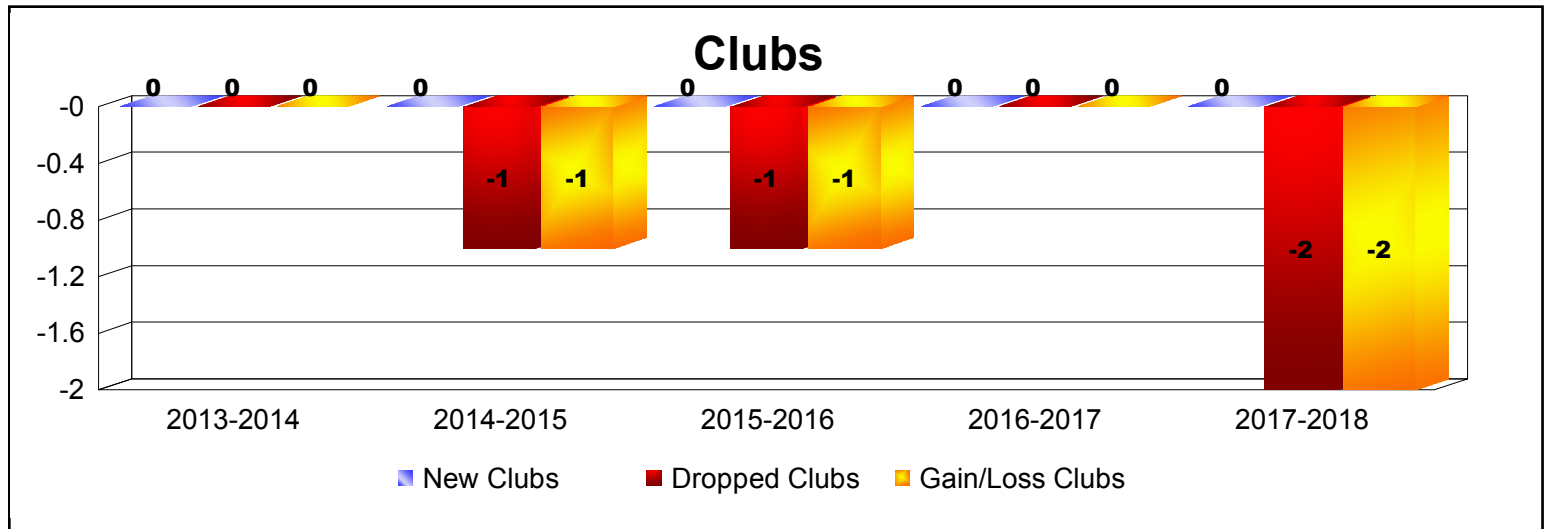

Year	New Clubs	Dropped Clubs	Gain/ Loss Clubs	New Members	Charter Members	Reinstate Members	Transfer Members	Total Member Added	Total Members Dropped	Gain/ Loss Members
2013-2014	0	0	0	1	0	0	0	1	-2	-1
2014-2015	0	-1	-1	0	0	0	0	0	-18	-18
2015-2016	0	-1	-1	1	0	0	0	1	-19	-18
2016-2017	0	0	0	3	0	0	0	3	0	3
2017-2018	0	-2	-2	0	0	0	0	0	-34	-34
Average	0	-1	-1	1	0	0	0	1	-15	-14

Membership Composition

June 2018 Cumulative

New Members	0.0%
Charter Members	0.0%
Reinstate Members	0.0%
Transfer members	0.0%
Total:	100.0%

Gender Comparison

June 2018 Cumulative