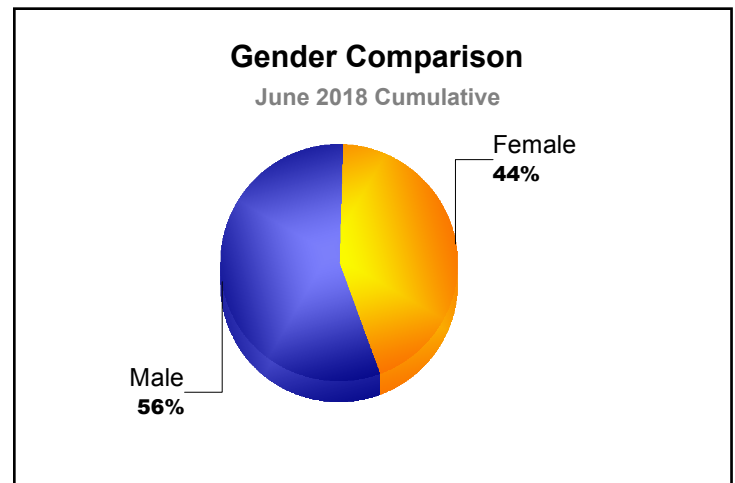

Year	New Clubs	Dropped Clubs	Gain/ Loss Clubs	New Members	Charter Members	Reinstate Members	Transfer Members	Total Member Added	Total Members Dropped	Gain/ Loss Members
2013-2014	1	-3	-2	135	26	8	11	180	-248	-68
2014-2015	0	-1	-1	106	2	7	22	137	-155	-18
2015-2016	1	0	1	122	25	11	17	175	-182	-7
2016-2017	0	-1	-1	67	6	7	5	85	-124	-39
2017-2018	0	-2	-2	89	6	9	18	122	-179	-57
Average	0	-1	-1	104	13	8	15	140	-178	-38