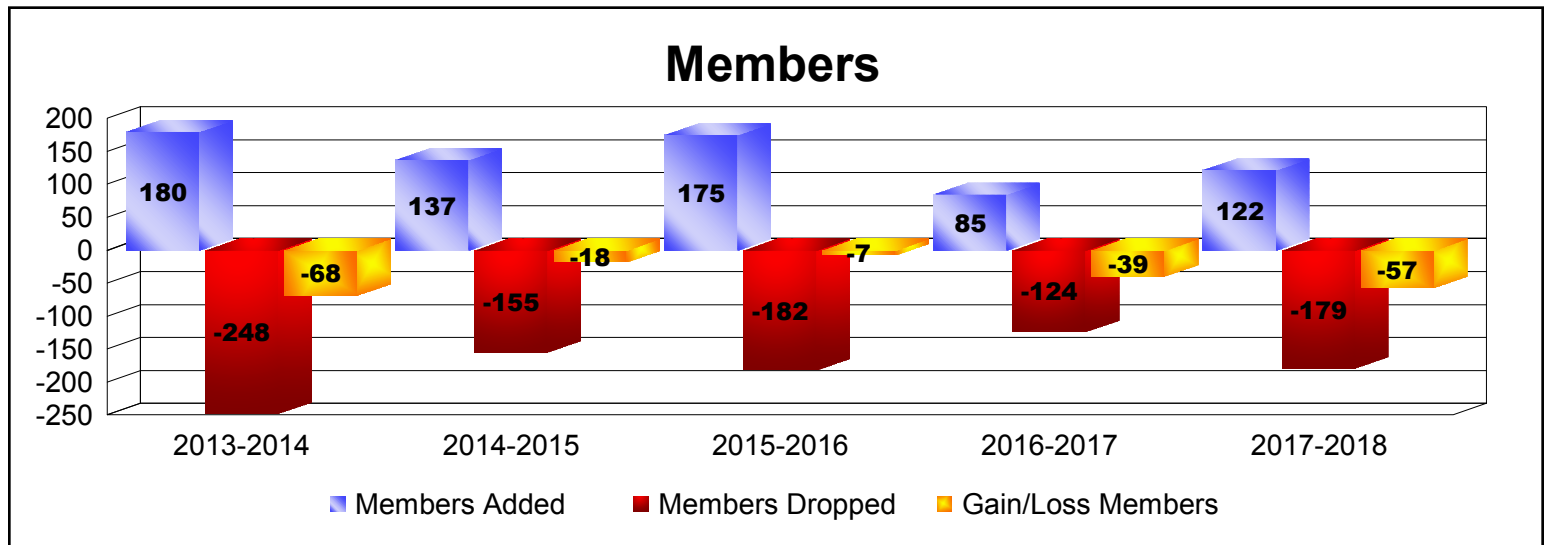

Year	New Clubs	Dropped Clubs	Gain/ Loss Clubs	New Members	Charter Members	Reinstate Members	Transfer Members	Total Member Added	Total Members Dropped	Gain/ Loss Members
2013-2014	1	-3	-2	135	26	8	11	180	-248	-68
2014-2015	0	-1	-1	106	2	7	22	137	-155	-18
2015-2016	1	0	1	122	25	11	17	175	-182	-7
2016-2017	0	-1	-1	67	6	7	5	85	-124	-39
2017-2018	0	-2	-2	89	6	9	18	122	-179	-57
Average	0	-1	-1	104	13	8	15	140	-178	-38

Year	New Clubs	Dropped Clubs	Gain/ Loss Clubs	New Members	Charter Members	Reinstate Members	Transfer Members	Total Member Added	Total Members Dropped	Gain/ Loss Members
2013-2014	0	0	0	2	0	0	0	2	-4	-2
2014-2015	0	0	0	0	0	0	0	0	0	0
2015-2016	0	-1	-1	0	0	0	0	0	-8	-8
Average	0	0	0	1	0	0	0	1	-4	-3