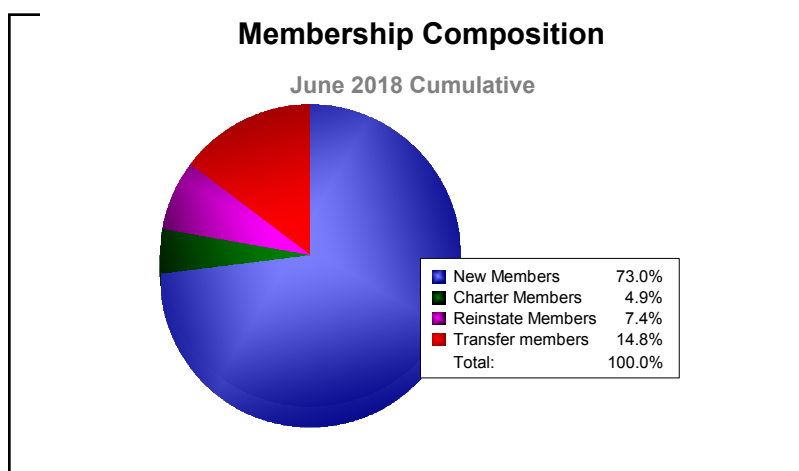

Year	New Clubs	Dropped Clubs	Gain/ Loss Clubs	New Members	Charter Members	Reinstate Members	Transfer Members	Total Member Added	Total Members Dropped	Gain/ Loss Members
2013-2014	1	-3	-2	135	26	8	11	180	-248	-68
2014-2015	0	-1	-1	106	2	7	22	137	-155	-18
2015-2016	1	0	1	122	25	11	17	175	-182	-7
2016-2017	0	-1	-1	67	6	7	5	85	-124	-39
2017-2018	0	-2	-2	89	6	9	18	122	-179	-57
Average	0	-1	-1	104	13	8	15	140	-178	-38