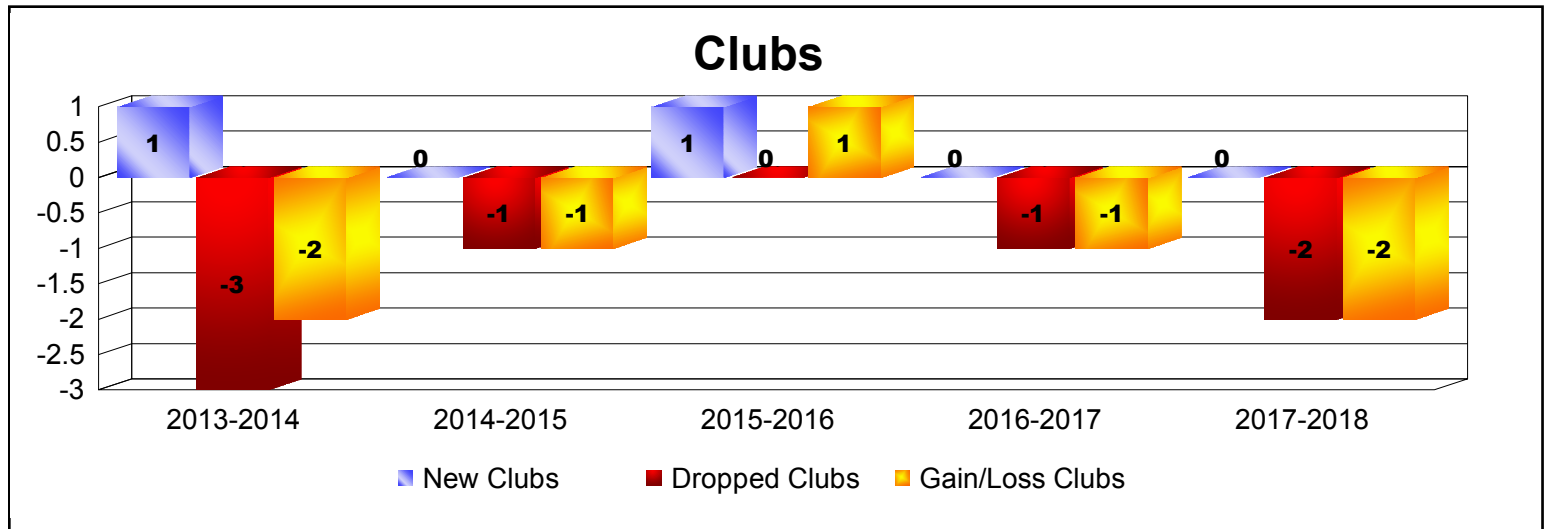

Year	New Clubs	Dropped Clubs	Gain/ Loss Clubs	New Members	Charter Members	Reinstate Members	Transfer Members	Total Member Added	Total Members Dropped	Gain/ Loss Members
2013-2014	1	-3	-2	135	26	8	11	180	-248	-68
2014-2015	0	-1	-1	106	2	7	22	137	-155	-18
2015-2016	1	0	1	122	25	11	17	175	-182	-7
2016-2017	0	-1	-1	67	6	7	5	85	-124	-39
2017-2018	0	-2	-2	89	6	9	18	122	-179	-57
Average	0	-1	-1	104	13	8	15	140	-178	-38

Year	New Clubs	Dropped Clubs	Gain/ Loss Clubs	New Members	Charter Members	Reinstate Members	Transfer Members	Total Member Added	Total Members Dropped	Gain/ Loss Members
2013-2014	0	0	0	2	0	0	0	2	-4	-2
2014-2015	0	0	0	0	0	0	0	0	0	0
2015-2016	0	-1	-1	0	0	0	0	0	-8	-8
Average	0	0	0	1	0	0	0	1	-4	-3