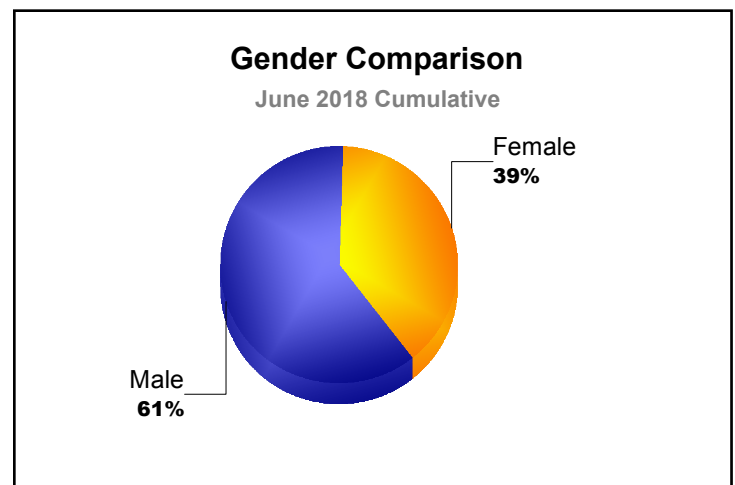

Year	New Clubs	Dropped Clubs	Gain/ Loss Clubs	New Members	Charter Members	Reinstate Members	Transfer Members	Total Member Added	Total Members Dropped	Gain/ Loss Members
2013-2014	3	0	3	55	61	5	5	126	-86	40
2014-2015	0	-1	-1	66	3	5	4	78	-120	-42
2015-2016	0	-1	-1	54	0	5	5	64	-111	-47
2016-2017	0	0	0	67	0	15	3	85	-111	-26
2017-2018	0	0	0	95	9	2	6	112	-113	-1
Average	1	0	0	67	15	6	5	93	-108	-15