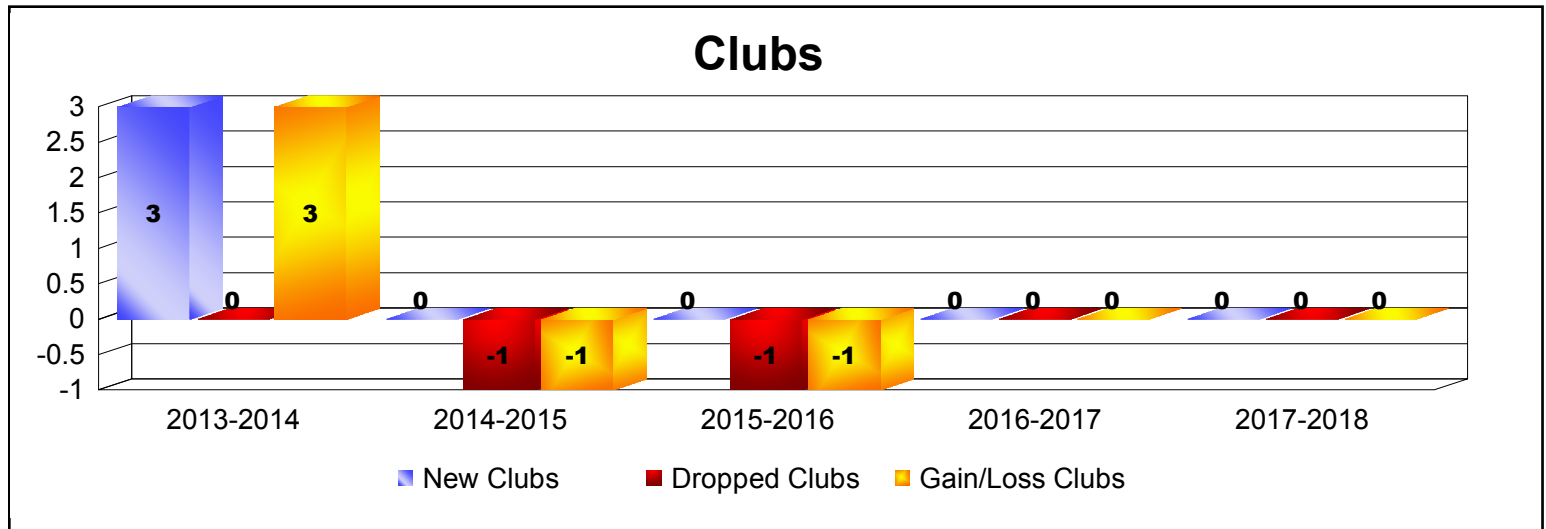

Year	New Clubs	Dropped Clubs	Gain/ Loss Clubs	New Members	Charter Members	Reinstate Members	Transfer Members	Total Member Added	Total Members Dropped	Gain/ Loss Members
2013-2014	3	0	3	55	61	5	5	126	-86	40
2014-2015	0	-1	-1	66	3	5	4	78	-120	-42
2015-2016	0	-1	-1	54	0	5	5	64	-111	-47
2016-2017	0	0	0	67	0	15	3	85	-111	-26
2017-2018	0	0	0	95	9	2	6	112	-113	-1
Average	1	0	0	67	15	6	5	93	-108	-15

Year	New Clubs	Dropped Clubs	Gain/ Loss Clubs	New Members	Charter Members	Reinstate Members	Transfer Members	Total Member Added	Total Members Dropped	Gain/ Loss Members
2013-2014	0	0	0	2	0	1	0	3	-2	1
2014-2015	0	0	0	1	0	0	1	2	-4	-2
2015-2016	0	0	0	1	0	0	0	1	-3	-2
2016-2017	0	0	0	0	0	2	0	2	-5	-3
2017-2018	1	0	1	11	22	0	2	35	0	35
Average	0	0	0	3	4	1	1	9	-3	6