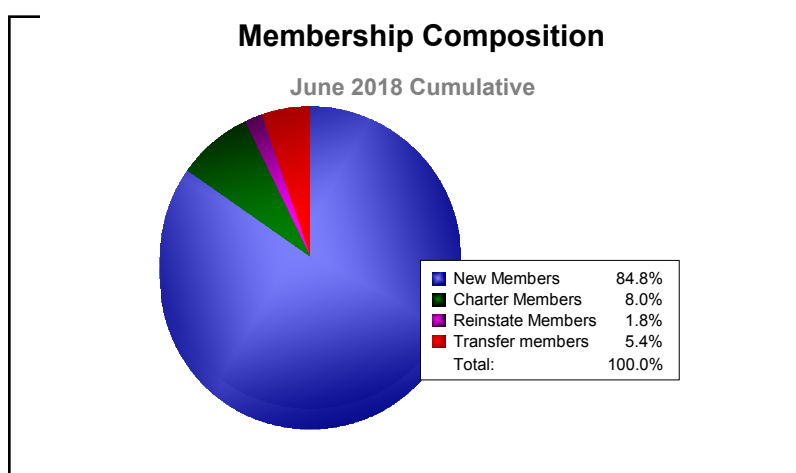

Year	New Clubs	Dropped Clubs	Gain/ Loss Clubs	New Members	Charter Members	Reinstate Members	Transfer Members	Total Member Added	Total Members Dropped	Gain/ Loss Members
2013-2014	3	0	3	55	61	5	5	126	-86	40
2014-2015	0	-1	-1	66	3	5	4	78	-120	-42
2015-2016	0	-1	-1	54	0	5	5	64	-111	-47
2016-2017	0	0	0	67	0	15	3	85	-111	-26
2017-2018	0	0	0	95	9	2	6	112	-113	-1
Average	1	0	0	67	15	6	5	93	-108	-15

Year	New Clubs	Dropped Clubs	Gain/ Loss Clubs	New Members	Charter Members	Reinstate Members	Transfer Members	Total Member Added	Total Members Dropped	Gain/ Loss Members
2013-2014	0	0	0	2	0	1	0	3	-2	1
2014-2015	0	0	0	1	0	0	1	2	-4	-2
2015-2016	0	0	0	1	0	0	0	1	-3	-2
2016-2017	0	0	0	0	0	2	0	2	-5	-3
2017-2018	1	0	1	11	22	0	2	35	0	35
Average	0	0	0	3	4	1	1	9	-3	6