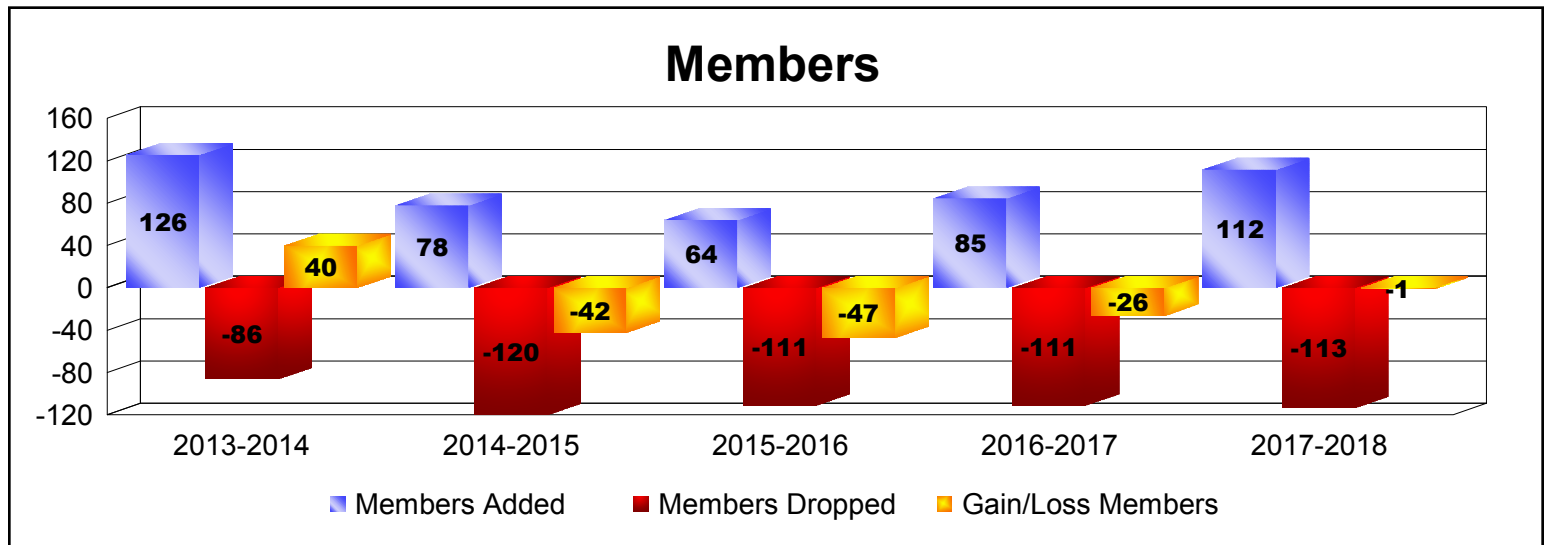

Year	New Clubs	Dropped Clubs	Gain/ Loss Clubs	New Members	Charter Members	Reinstate Members	Transfer Members	Total Member Added	Total Members Dropped	Gain/ Loss Members
2013-2014	3	0	3	55	61	5	5	126	-86	40
2014-2015	0	-1	-1	66	3	5	4	78	-120	-42
2015-2016	0	-1	-1	54	0	5	5	64	-111	-47
2016-2017	0	0	0	67	0	15	3	85	-111	-26
2017-2018	0	0	0	95	9	2	6	112	-113	-1
Average	1	0	0	67	15	6	5	93	-108	-15

Year	New Clubs	Dropped Clubs	Gain/ Loss Clubs	New Members	Charter Members	Reinstate Members	Transfer Members	Total Member Added	Total Members Dropped	Gain/ Loss Members
2013-2014	0	0	0	2	0	1	0	3	-2	1
2014-2015	0	0	0	1	0	0	1	2	-4	-2
2015-2016	0	0	0	1	0	0	0	1	-3	-2
2016-2017	0	0	0	0	0	2	0	2	-5	-3
2017-2018	1	0	1	11	22	0	2	35	0	35
Average	0	0	0	3	4	1	1	9	-3	6