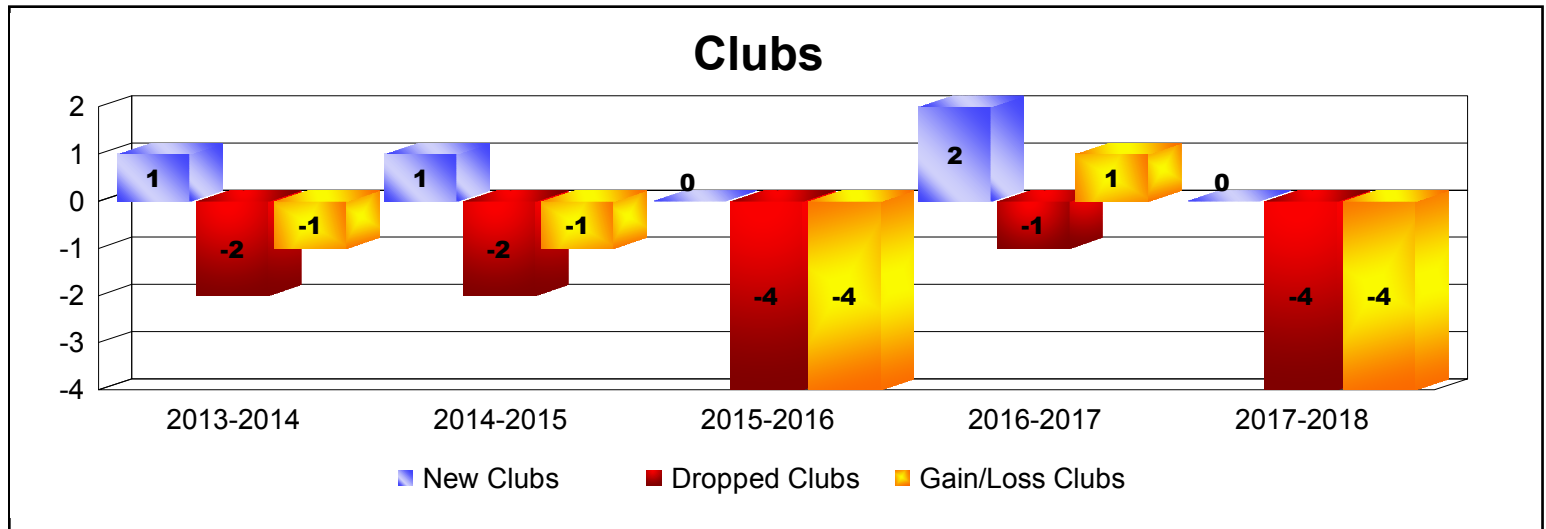

Year	New Clubs	Dropped Clubs	Gain/ Loss Clubs	New Members	Charter Members	Reinstate Members	Transfer Members	Total Member Added	Total Members Dropped	Gain/ Loss Members
2013-2014	1	-2	-1	68	27	4	16	115	-178	-63
2014-2015	1	-2	-1	90	24	3	23	140	-128	12
2015-2016	0	-4	-4	77	2	6	9	94	-133	-39
2016-2017	2	-1	1	130	64	0	5	199	-97	102
2017-2018	0	-4	-4	78	2	5	10	95	-176	-81
<b>Average</b>	<b>1</b>	<b>-3</b>	<b>-2</b>	<b>89</b>	<b>24</b>	<b>4</b>	<b>13</b>	<b>129</b>	<b>-142</b>	<b>-14</b>

Year	New Clubs	Dropped Clubs	Gain/ Loss Clubs	New Members	Charter Members	Reinstate Members	Transfer Members	Total Member Added	Total Members Dropped	Gain/ Loss Members
2013-2014	0	0	0	3	0	0	0	3	-2	1
2014-2015	0	0	0	2	0	0	0	2	-3	-1
2015-2016	0	0	0	0	0	0	0	0	-1	-1
2016-2017	0	0	0	3	0	0	0	3	-4	-1
2017-2018	0	0	0	0	0	0	0	0	-4	-4
<b>Average</b>	<b>0</b>	<b>0</b>	<b>0</b>	<b>2</b>	<b>0</b>	<b>0</b>	<b>0</b>	<b>2</b>	<b>-3</b>	<b>-1</b>