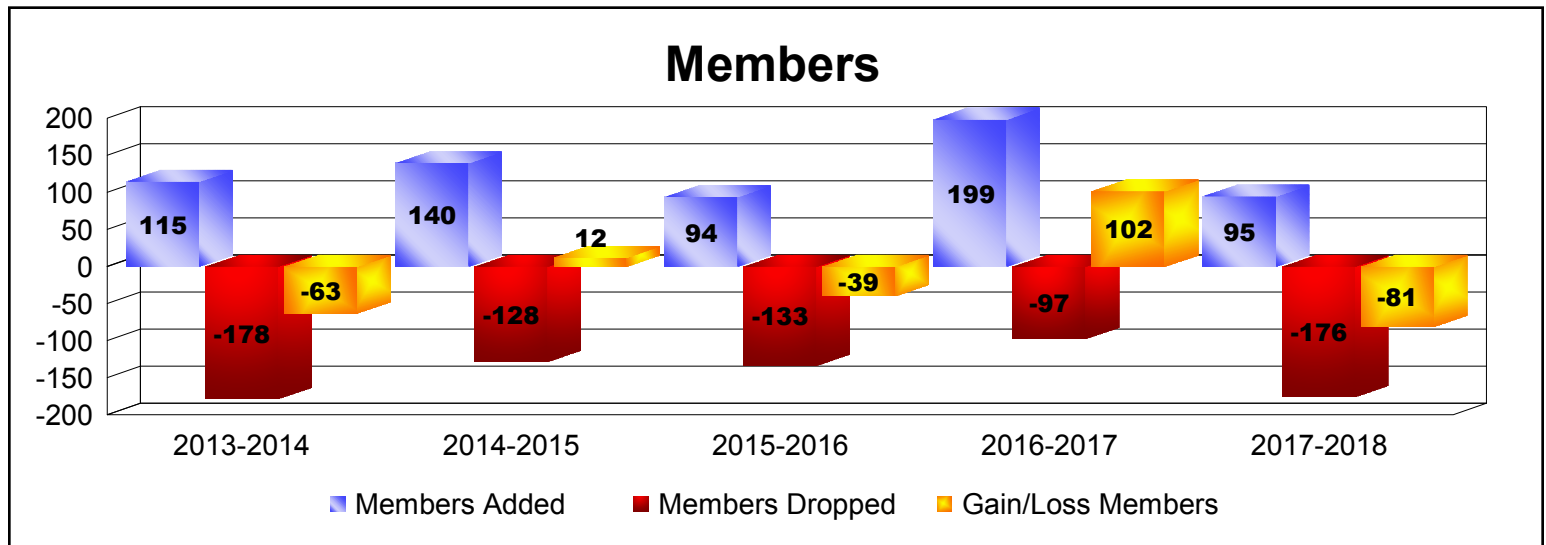

Year	New Clubs	Dropped Clubs	Gain/ Loss Clubs	New Members	Charter Members	Reinstate Members	Transfer Members	Total Member Added	Total Members Dropped	Gain/ Loss Members
2013-2014	1	-2	-1	68	27	4	16	115	-178	-63
2014-2015	1	-2	-1	90	24	3	23	140	-128	12
2015-2016	0	-4	-4	77	2	6	9	94	-133	-39
2016-2017	2	-1	1	130	64	0	5	199	-97	102
2017-2018	0	-4	-4	78	2	5	10	95	-176	-81
<b>Average</b>	<b>1</b>	<b>-3</b>	<b>-2</b>	<b>89</b>	<b>24</b>	<b>4</b>	<b>13</b>	<b>129</b>	<b>-142</b>	<b>-14</b>

Year	New Clubs	Dropped Clubs	Gain/ Loss Clubs	New Members	Charter Members	Reinstate Members	Transfer Members	Total Member Added	Total Members Dropped	Gain/ Loss Members
2013-2014	0	0	0	3	0	0	0	3	-2	1
2014-2015	0	0	0	2	0	0	0	2	-3	-1
2015-2016	0	0	0	0	0	0	0	0	-1	-1
2016-2017	0	0	0	3	0	0	0	3	-4	-1
2017-2018	0	0	0	0	0	0	0	0	-4	-4
<b>Average</b>	<b>0</b>	<b>0</b>	<b>0</b>	<b>2</b>	<b>0</b>	<b>0</b>	<b>0</b>	<b>2</b>	<b>-3</b>	<b>-1</b>