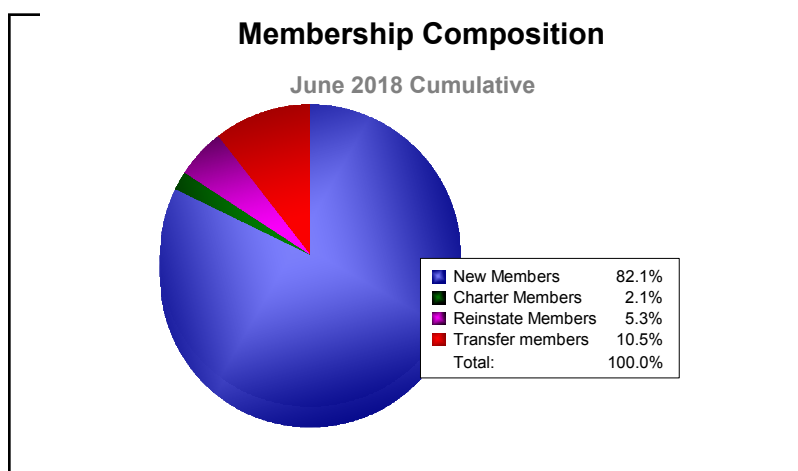

Year	New Clubs	Dropped Clubs	Gain/ Loss Clubs	New Members	Charter Members	Reinstate Members	Transfer Members	Total Member Added	Total Members Dropped	Gain/ Loss Members
2013-2014	1	-2	-1	68	27	4	16	115	-178	-63
2014-2015	1	-2	-1	90	24	3	23	140	-128	12
2015-2016	0	-4	-4	77	2	6	9	94	-133	-39
2016-2017	2	-1	1	130	64	0	5	199	-97	102
2017-2018	0	-4	-4	78	2	5	10	95	-176	-81
<b>Average</b>	<b>1</b>	<b>-3</b>	<b>-2</b>	<b>89</b>	<b>24</b>	<b>4</b>	<b>13</b>	<b>129</b>	<b>-142</b>	<b>-14</b>

Year	New Clubs	Dropped Clubs	Gain/ Loss Clubs	New Members	Charter Members	Reinstate Members	Transfer Members	Total Member Added	Total Members Dropped	Gain/ Loss Members
2013-2014	0	0	0	3	0	0	0	3	-2	1
2014-2015	0	0	0	2	0	0	0	2	-3	-1
2015-2016	0	0	0	0	0	0	0	0	-1	-1
2016-2017	0	0	0	3	0	0	0	3	-4	-1
2017-2018	0	0	0	0	0	0	0	0	-4	-4
<b>Average</b>	<b>0</b>	<b>0</b>	<b>0</b>	<b>2</b>	<b>0</b>	<b>0</b>	<b>0</b>	<b>2</b>	<b>-3</b>	<b>-1</b>