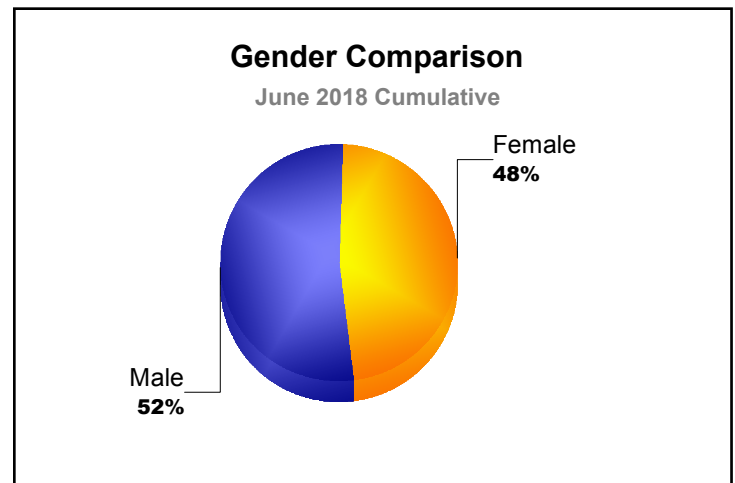

Year	New Clubs	Dropped Clubs	Gain/ Loss Clubs	New Members	Charter Members	Reinstate Members	Transfer Members	Total Member Added	Total Members Dropped	Gain/ Loss Members
2013-2014	1	-2	-1	68	27	4	16	115	-178	-63
2014-2015	1	-2	-1	90	24	3	23	140	-128	12
2015-2016	0	-4	-4	77	2	6	9	94	-133	-39
2016-2017	2	-1	1	130	64	0	5	199	-97	102
2017-2018	0	-4	-4	78	2	5	10	95	-176	-81
<b>Average</b>	<b>1</b>	<b>-3</b>	<b>-2</b>	<b>89</b>	<b>24</b>	<b>4</b>	<b>13</b>	<b>129</b>	<b>-142</b>	<b>-14</b>