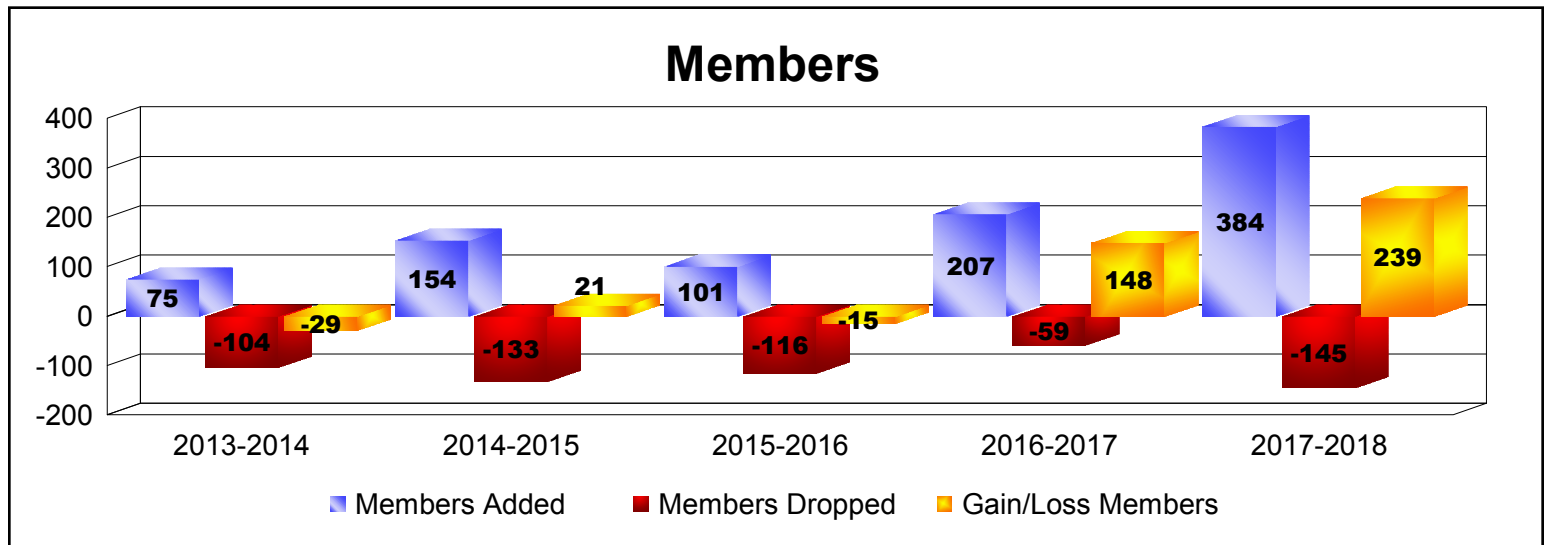

Year	New Clubs	Dropped Clubs	Gain/ Loss Clubs	New Members	Charter Members	Reinstate Members	Transfer Members	Total Member Added	Total Members Dropped	Gain/ Loss Members
2013-2014	0	0	0	71	0	4	0	75	-104	-29
2014-2015	4	-1	3	65	82	4	3	154	-133	21
2015-2016	0	0	0	69	15	16	1	101	-116	-15
2016-2017	5	0	5	72	134	0	1	207	-59	148
2017-2018	7	0	7	160	224	0	0	384	-145	239
Average	3	0	3	87	91	5	1	184	-111	73

Year	New Clubs	Dropped Clubs	Gain/ Loss Clubs	New Members	Charter Members	Reinstate Members	Transfer Members	Total Member Added	Total Members Dropped	Gain/ Loss Members
2013-2014	0	-1	-1	26	1	2	0	29	-36	-7
2014-2015	1	-4	-3	4	26	0	0	30	-100	-70
2015-2016	0	-7	-7	1	0	0	0	1	-115	-114
2016-2017	0	0	0	0	5	8	0	13	-13	0
2017-2018	0	-1	-1	0	0	0	0	0	-13	-13
Average	0	-3	-2	6	6	2	0	15	-55	-41