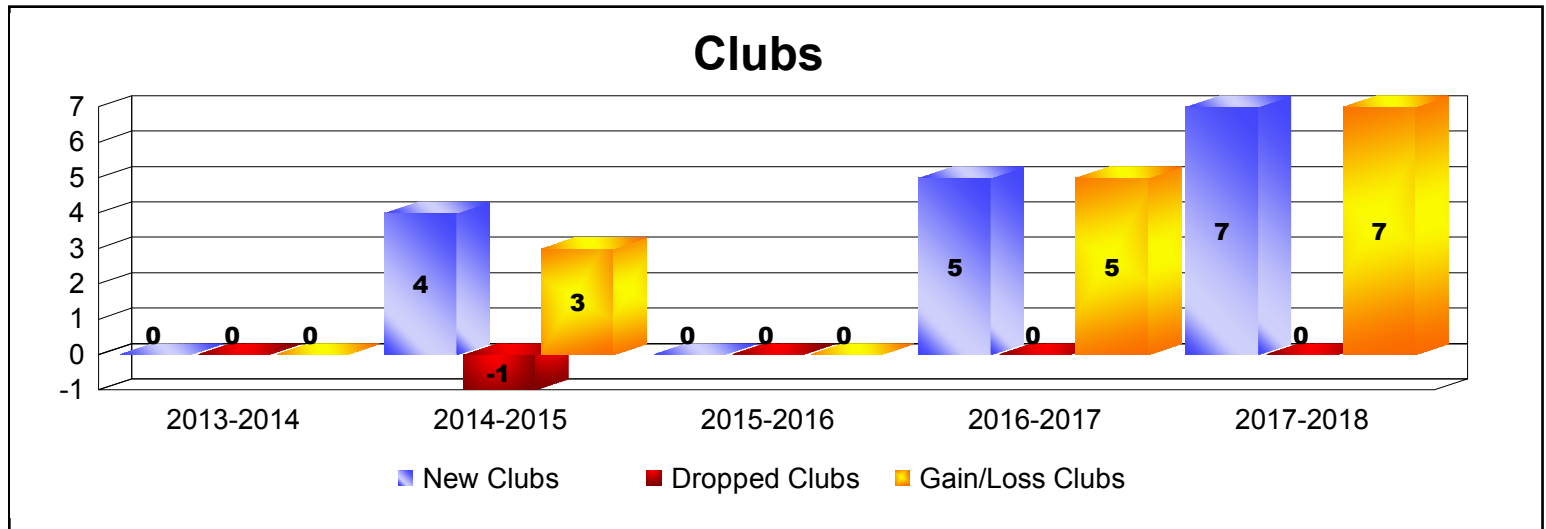

Year	New Clubs	Dropped Clubs	Gain/ Loss Clubs	New Members	Charter Members	Reinstate Members	Transfer Members	Total Member Added	Total Members Dropped	Gain/ Loss Members
2013-2014	0	0	0	71	0	4	0	75	-104	-29
2014-2015	4	-1	3	65	82	4	3	154	-133	21
2015-2016	0	0	0	69	15	16	1	101	-116	-15
2016-2017	5	0	5	72	134	0	1	207	-59	148
2017-2018	7	0	7	160	224	0	0	384	-145	239
Average	3	0	3	87	91	5	1	184	-111	73

Year	New Clubs	Dropped Clubs	Gain/ Loss Clubs	New Members	Charter Members	Reinstate Members	Transfer Members	Total Member Added	Total Members Dropped	Gain/ Loss Members
2013-2014	0	-1	-1	26	1	2	0	29	-36	-7
2014-2015	1	-4	-3	4	26	0	0	30	-100	-70
2015-2016	0	-7	-7	1	0	0	0	1	-115	-114
2016-2017	0	0	0	0	5	8	0	13	-13	0
2017-2018	0	-1	-1	0	0	0	0	0	-13	-13
Average	0	-3	-2	6	6	2	0	15	-55	-41