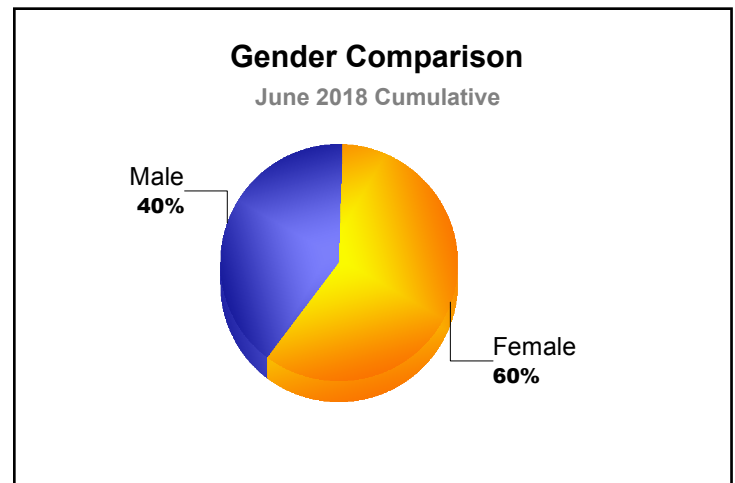

Year	New Clubs	Dropped Clubs	Gain/ Loss Clubs	New Members	Charter Members	Reinstate Members	Transfer Members	Total Member Added	Total Members Dropped	Gain/ Loss Members
2013-2014	0	0	0	71	0	4	0	75	-104	-29
2014-2015	4	-1	3	65	82	4	3	154	-133	21
2015-2016	0	0	0	69	15	16	1	101	-116	-15
2016-2017	5	0	5	72	134	0	1	207	-59	148
2017-2018	7	0	7	160	224	0	0	384	-145	239
Average	3	0	3	87	91	5	1	184	-111	73