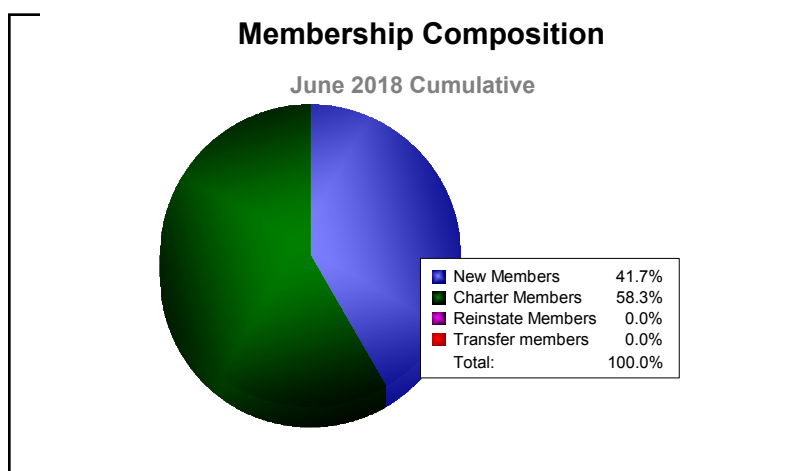

Year	New Clubs	Dropped Clubs	Gain/ Loss Clubs	New Members	Charter Members	Reinstate Members	Transfer Members	Total Member Added	Total Members Dropped	Gain/ Loss Members
2013-2014	0	0	0	71	0	4	0	75	-104	-29
2014-2015	4	-1	3	65	82	4	3	154	-133	21
2015-2016	0	0	0	69	15	16	1	101	-116	-15
2016-2017	5	0	5	72	134	0	1	207	-59	148
2017-2018	7	0	7	160	224	0	0	384	-145	239
Average	3	0	3	87	91	5	1	184	-111	73

Year	New Clubs	Dropped Clubs	Gain/ Loss Clubs	New Members	Charter Members	Reinstate Members	Transfer Members	Total Member Added	Total Members Dropped	Gain/ Loss Members
2013-2014	0	-1	-1	26	1	2	0	29	-36	-7
2014-2015	1	-4	-3	4	26	0	0	30	-100	-70
2015-2016	0	-7	-7	1	0	0	0	1	-115	-114
2016-2017	0	0	0	0	5	8	0	13	-13	0
2017-2018	0	-1	-1	0	0	0	0	0	-13	-13
Average	0	-3	-2	6	6	2	0	15	-55	-41