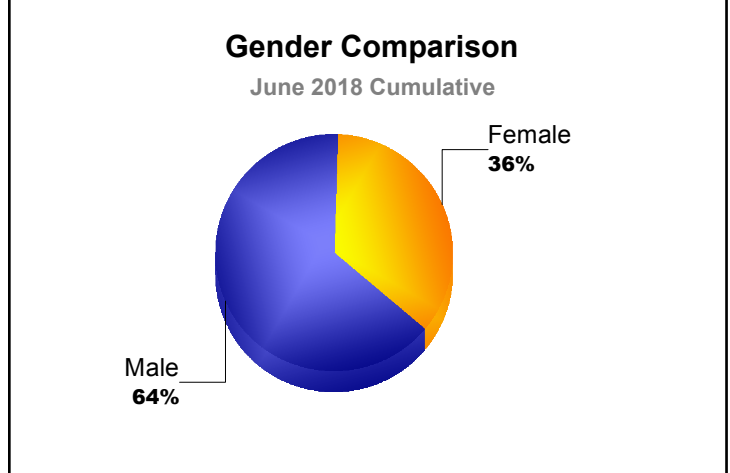

Year	New Clubs	Dropped Clubs	Gain/ Loss Clubs	New Members	Charter Members	Reinstate Members	Transfer Members	Total Member Added	Total Members Dropped	Gain/ Loss Members
2013-2014	1	0	1	107	34	12	5	158	-102	56
2014-2015	0	0	0	83	1	3	6	93	-129	-36
2015-2016	0	0	0	105	0	4	3	112	-117	-5
2016-2017	0	-1	-1	62	3	10	2	77	-161	-84
2017-2018	1	0	1	29	32	2	0	63	-106	-43
Average	0	0	0	77	14	6	3	101	-123	-22