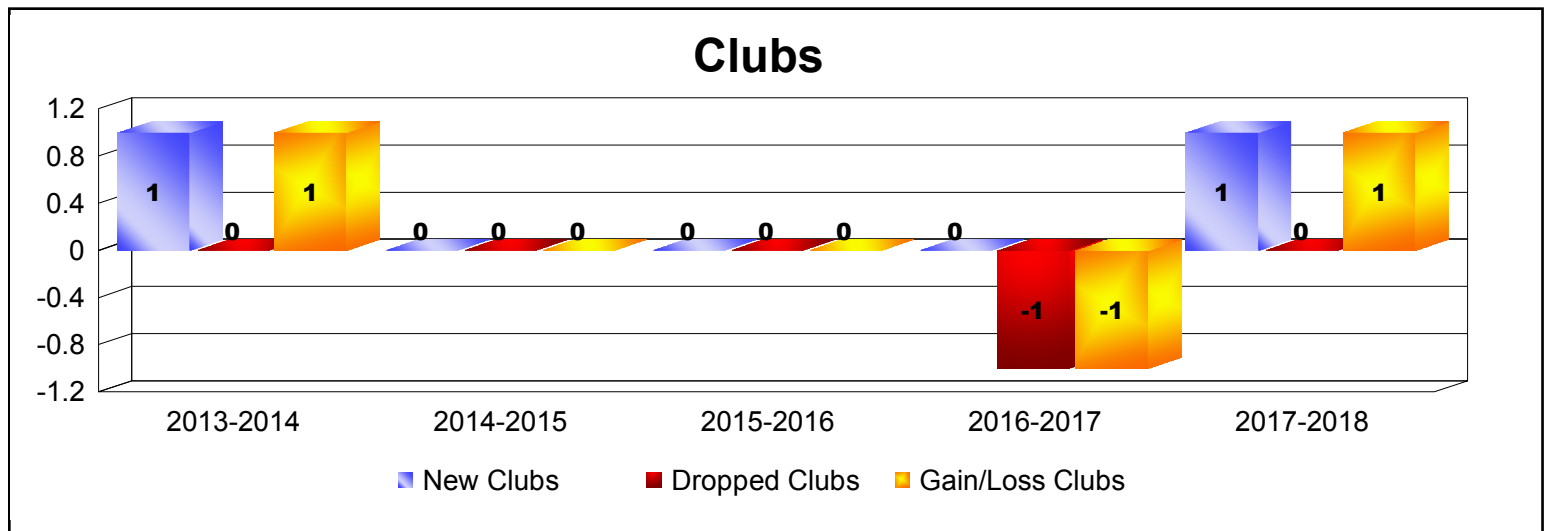

Year	New Clubs	Dropped Clubs	Gain/ Loss Clubs	New Members	Charter Members	Reinstate Members	Transfer Members	Total Member Added	Total Members Dropped	Gain/ Loss Members
2013-2014	1	0	1	107	34	12	5	158	-102	56
2014-2015	0	0	0	83	1	3	6	93	-129	-36
2015-2016	0	0	0	105	0	4	3	112	-117	-5
2016-2017	0	-1	-1	62	3	10	2	77	-161	-84
2017-2018	1	0	1	29	32	2	0	63	-106	-43
Average	0	0	0	77	14	6	3	101	-123	-22

Year	New Clubs	Dropped Clubs	Gain/ Loss Clubs	New Members	Charter Members	Reinstate Members	Transfer Members	Total Member Added	Total Members Dropped	Gain/ Loss Members
2013-2014	0	0	0	0	0	12	0	12	-12	0
2014-2015	0	-3	-3	0	0	0	0	0	-45	-45
Average	0	-2	-2	0	0	6	0	6	-29	-23