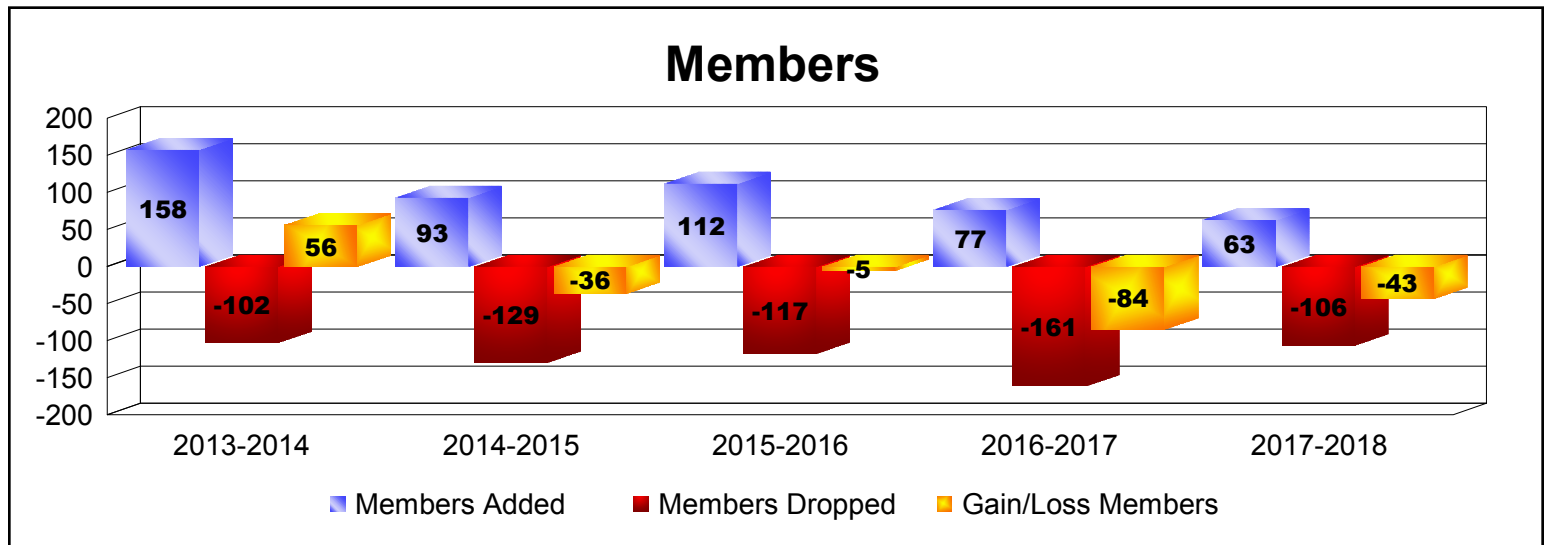

Year	New Clubs	Dropped Clubs	Gain/ Loss Clubs	New Members	Charter Members	Reinstate Members	Transfer Members	Total Member Added	Total Members Dropped	Gain/ Loss Members
2013-2014	1	0	1	107	34	12	5	158	-102	56
2014-2015	0	0	0	83	1	3	6	93	-129	-36
2015-2016	0	0	0	105	0	4	3	112	-117	-5
2016-2017	0	-1	-1	62	3	10	2	77	-161	-84
2017-2018	1	0	1	29	32	2	0	63	-106	-43
Average	0	0	0	77	14	6	3	101	-123	-22

Year	New Clubs	Dropped Clubs	Gain/ Loss Clubs	New Members	Charter Members	Reinstate Members	Transfer Members	Total Member Added	Total Members Dropped	Gain/ Loss Members
2013-2014	0	0	0	0	0	12	0	12	-12	0
2014-2015	0	-3	-3	0	0	0	0	0	-45	-45
Average	0	-2	-2	0	0	6	0	6	-29	-23