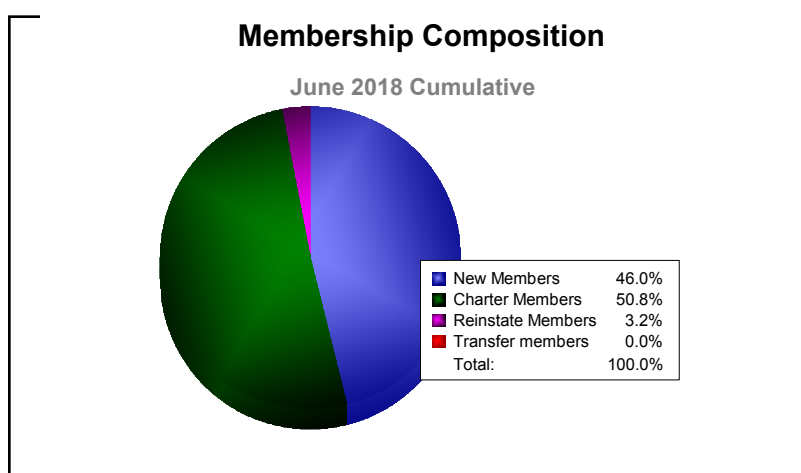

Year	New Clubs	Dropped Clubs	Gain/ Loss Clubs	New Members	Charter Members	Reinstate Members	Transfer Members	Total Member Added	Total Members Dropped	Gain/ Loss Members
2013-2014	1	0	1	107	34	12	5	158	-102	56
2014-2015	0	0	0	83	1	3	6	93	-129	-36
2015-2016	0	0	0	105	0	4	3	112	-117	-5
2016-2017	0	-1	-1	62	3	10	2	77	-161	-84
2017-2018	1	0	1	29	32	2	0	63	-106	-43
Average	0	0	0	77	14	6	3	101	-123	-22