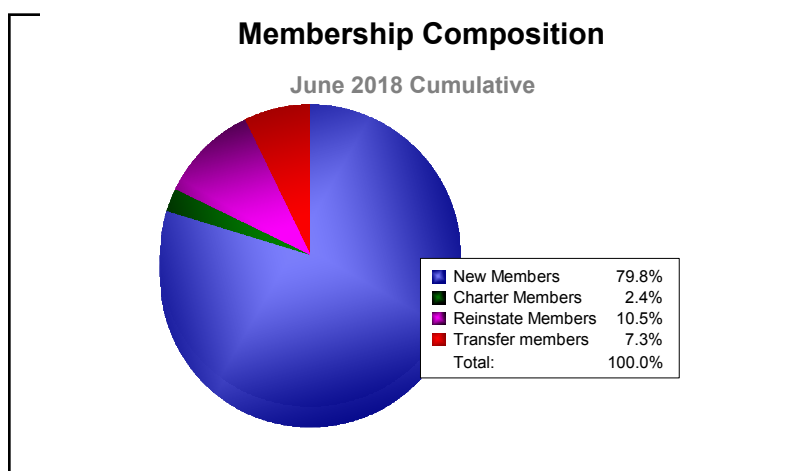

Year	New Clubs	Dropped Clubs	Gain/ Loss Clubs	New Members	Charter Members	Reinstate Members	Transfer Members	Total Member Added	Total Members Dropped	Gain/ Loss Members
2013-2014	0	0	0	193	1	6	4	204	-265	-61
2014-2015	1	0	1	217	22	113	2	354	-318	36
2015-2016	1	-3	-2	170	26	7	3	206	-304	-98
2016-2017	1	-1	0	237	30	14	1	282	-228	54
2017-2018	0	0	0	99	3	13	9	124	-349	-225
Average	1	-1	0	183	16	31	4	234	-293	-59