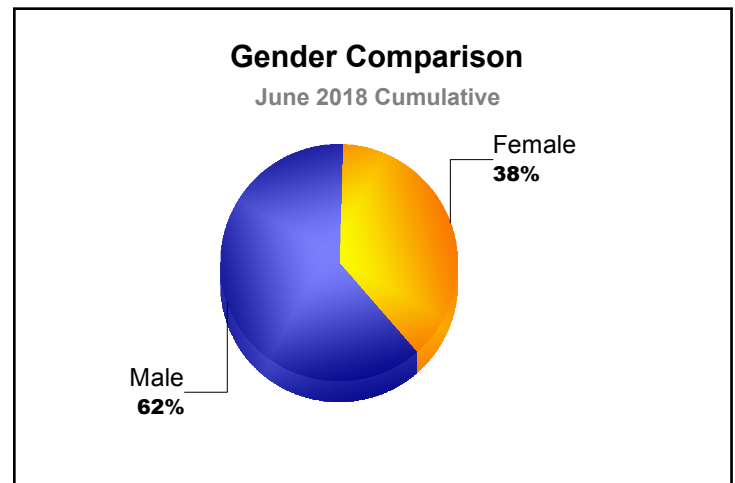

Year	New Clubs	Dropped Clubs	Gain/ Loss Clubs	New Members	Charter Members	Reinstate Members	Transfer Members	Total Member Added	Total Members Dropped	Gain/ Loss Members
2013-2014	0	0	0	193	1	6	4	204	-265	-61
2014-2015	1	0	1	217	22	113	2	354	-318	36
2015-2016	1	-3	-2	170	26	7	3	206	-304	-98
2016-2017	1	-1	0	237	30	14	1	282	-228	54
2017-2018	0	0	0	99	3	13	9	124	-349	-225
Average	1	-1	0	183	16	31	4	234	-293	-59