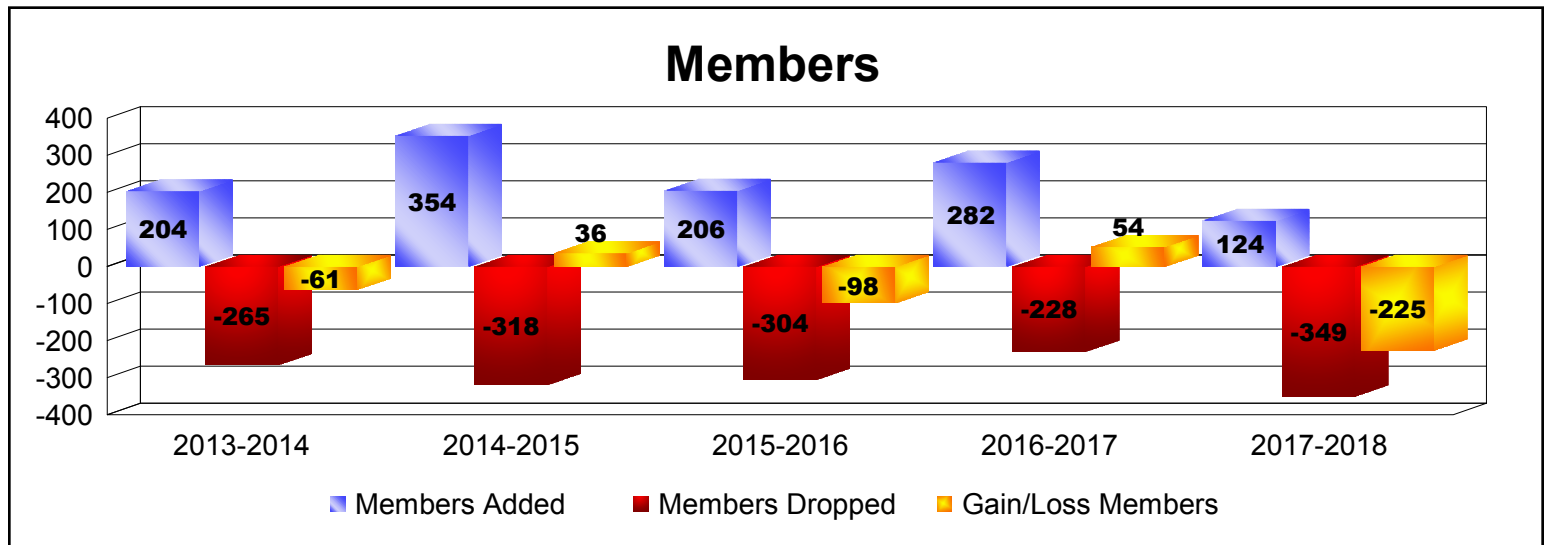

Year	New Clubs	Dropped Clubs	Gain/ Loss Clubs	New Members	Charter Members	Reinstate Members	Transfer Members	Total Member Added	Total Members Dropped	Gain/ Loss Members
2013-2014	0	0	0	193	1	6	4	204	-265	-61
2014-2015	1	0	1	217	22	113	2	354	-318	36
2015-2016	1	-3	-2	170	26	7	3	206	-304	-98
2016-2017	1	-1	0	237	30	14	1	282	-228	54
2017-2018	0	0	0	99	3	13	9	124	-349	-225
Average	1	-1	0	183	16	31	4	234	-293	-59

Year	New Clubs	Dropped Clubs	Gain/ Loss Clubs	New Members	Charter Members	Reinstate Members	Transfer Members	Total Member Added	Total Members Dropped	Gain/ Loss Members
2013-2014	0	-1	-1	0	0	0	0	0	-14	-14
Average	0	-1	-1	0	0	0	0	0	-14	-14