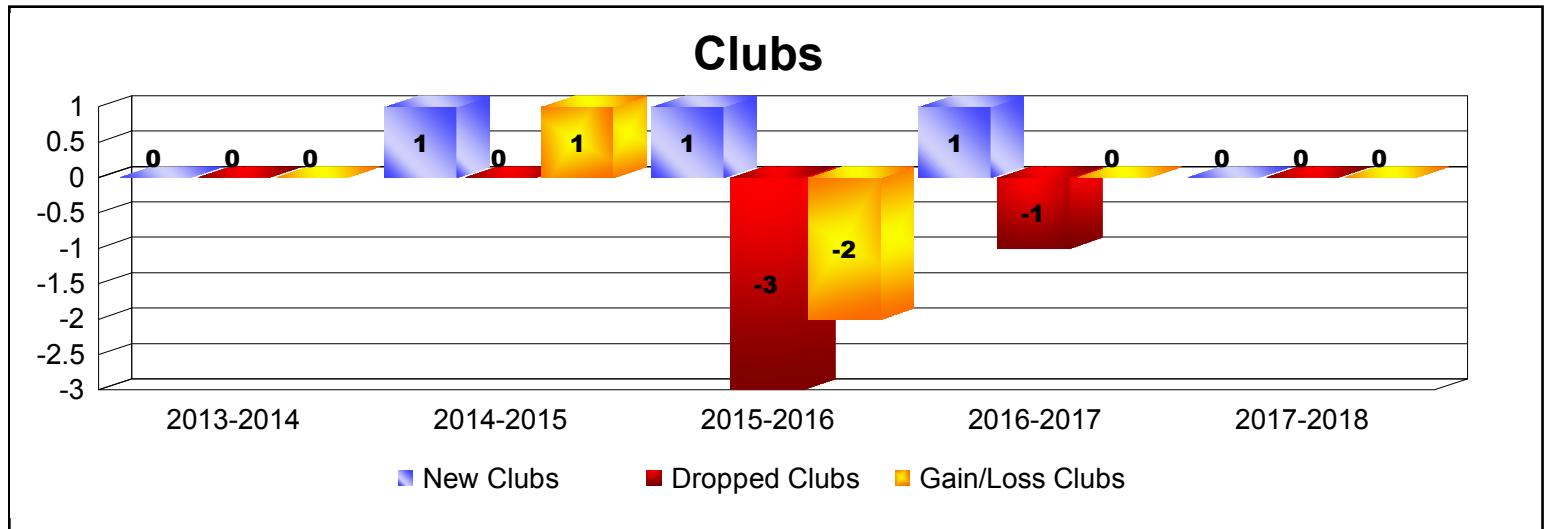

Year	New Clubs	Dropped Clubs	Gain/ Loss Clubs	New Members	Charter Members	Reinstate Members	Transfer Members	Total Member Added	Total Members Dropped	Gain/ Loss Members
2013-2014	0	0	0	193	1	6	4	204	-265	-61
2014-2015	1	0	1	217	22	113	2	354	-318	36
2015-2016	1	-3	-2	170	26	7	3	206	-304	-98
2016-2017	1	-1	0	237	30	14	1	282	-228	54
2017-2018	0	0	0	99	3	13	9	124	-349	-225
Average	1	-1	0	183	16	31	4	234	-293	-59

Year	New Clubs	Dropped Clubs	Gain/ Loss Clubs	New Members	Charter Members	Reinstate Members	Transfer Members	Total Member Added	Total Members Dropped	Gain/ Loss Members
2013-2014	0	-1	-1	0	0	0	0	0	-14	-14
Average	0	-1	-1	0	0	0	0	0	-14	-14