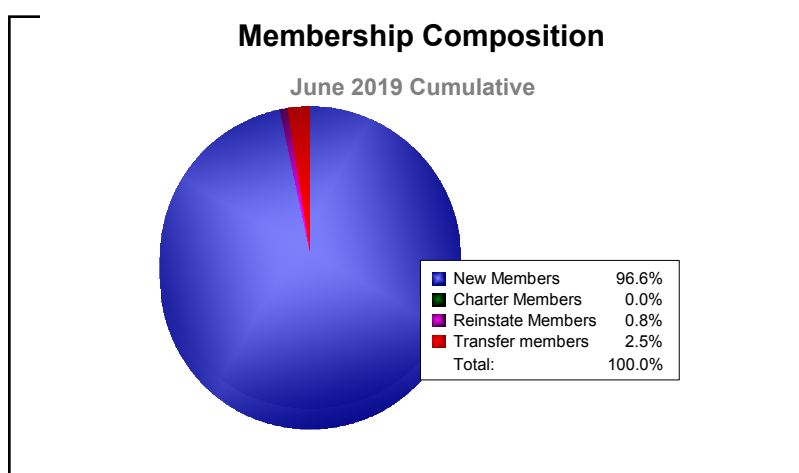

Year	New Clubs	Dropped Clubs	Gain/ Loss Clubs	New Members	Charter Members	Reinstate Members	Transfer Members	Total Member Added	Total Members Dropped	Gain/ Loss Members
2014-2015	1	0	1	154	33	10	9	206	-188	18
2015-2016	0	0	0	106	5	10	11	132	-142	-10
2016-2017	0	0	0	146	4	10	8	168	-198	-30
2017-2018	0	0	0	132	3	6	7	148	-147	1
2018-2019	0	0	0	114	0	1	3	118	-127	-9
<b>Average</b>	<b>0</b>	<b>0</b>	<b>0</b>	<b>130</b>	<b>9</b>	<b>7</b>	<b>8</b>	<b>154</b>	<b>-160</b>	<b>-6</b>

Year	New Clubs	Dropped Clubs	Gain/ Loss Clubs	New Members	Charter Members	Reinstate Members	Transfer Members	Total Member Added	Total Members Dropped	Gain/ Loss Members
2014-2015	0	0	0	4	0	0	0	4	-1	3
2015-2016	0	0	0	0	0	0	0	0	-4	-4
2016-2017	0	0	0	6	0	0	0	6	-1	5
2017-2018	0	0	0	3	0	0	0	3	-3	0
2018-2019	1	0	1	2	36	0	1	39	-7	32
<b>Average</b>	<b>0</b>	<b>0</b>	<b>0</b>	<b>3</b>	<b>7</b>	<b>0</b>	<b>0</b>	<b>10</b>	<b>-3</b>	<b>7</b>