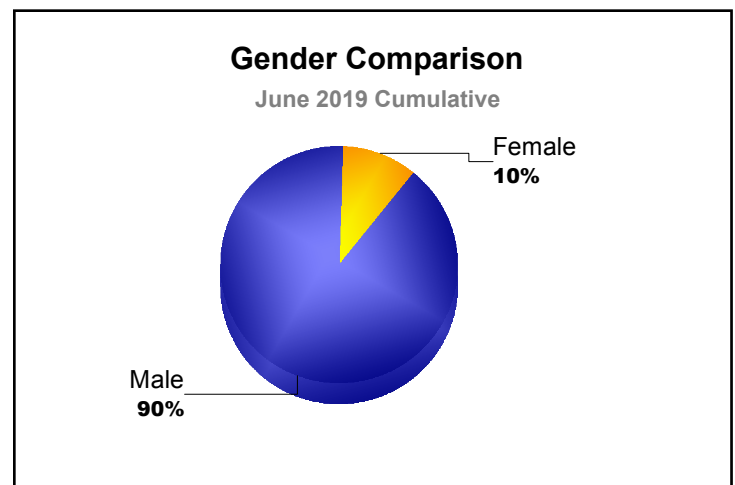

Year	New Clubs	Dropped Clubs	Gain/ Loss Clubs	New Members	Charter Members	Reinstate Members	Transfer Members	Total Member Added	Total Members Dropped	Gain/ Loss Members
2014-2015	1	0	1	154	33	10	9	206	-188	18
2015-2016	0	0	0	106	5	10	11	132	-142	-10
2016-2017	0	0	0	146	4	10	8	168	-198	-30
2017-2018	0	0	0	132	3	6	7	148	-147	1
2018-2019	0	0	0	114	0	1	3	118	-127	-9
<b>Average</b>	<b>0</b>	<b>0</b>	<b>0</b>	<b>130</b>	<b>9</b>	<b>7</b>	<b>8</b>	<b>154</b>	<b>-160</b>	<b>-6</b>