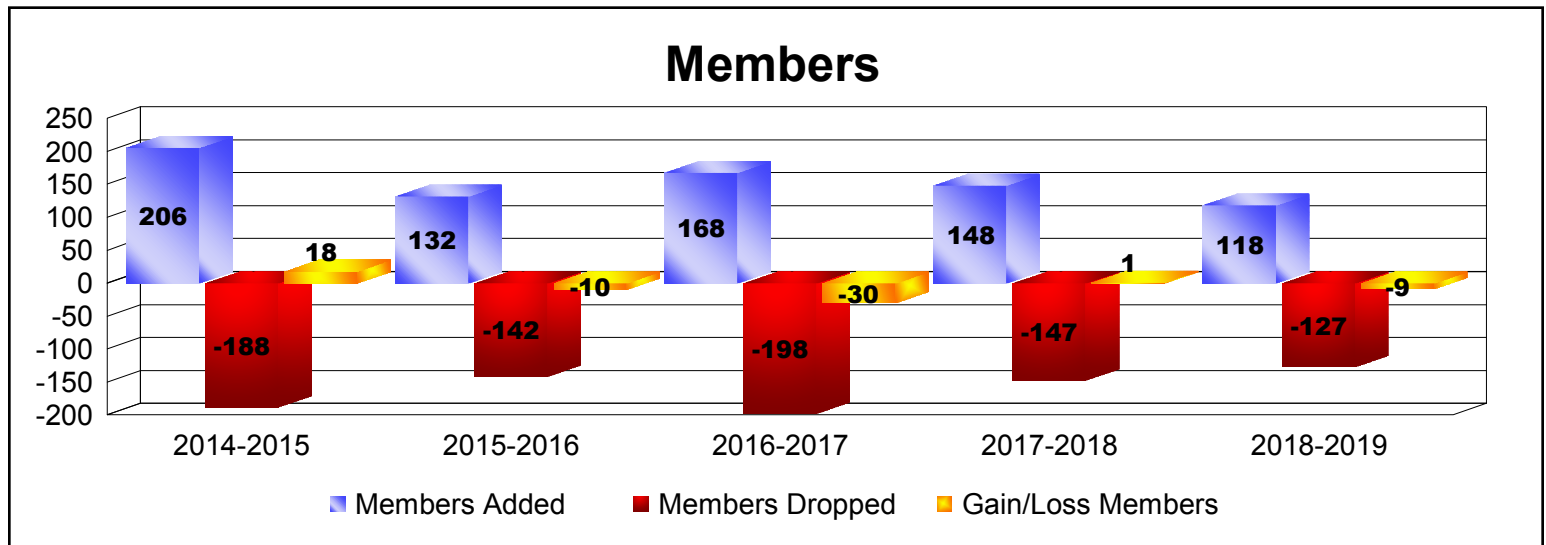

Year	New Clubs	Dropped Clubs	Gain/ Loss Clubs	New Members	Charter Members	Reinstate Members	Transfer Members	Total Member Added	Total Members Dropped	Gain/ Loss Members
2014-2015	1	0	1	154	33	10	9	206	-188	18
2015-2016	0	0	0	106	5	10	11	132	-142	-10
2016-2017	0	0	0	146	4	10	8	168	-198	-30
2017-2018	0	0	0	132	3	6	7	148	-147	1
2018-2019	0	0	0	114	0	1	3	118	-127	-9
<b>Average</b>	<b>0</b>	<b>0</b>	<b>0</b>	<b>130</b>	<b>9</b>	<b>7</b>	<b>8</b>	<b>154</b>	<b>-160</b>	<b>-6</b>

Year	New Clubs	Dropped Clubs	Gain/ Loss Clubs	New Members	Charter Members	Reinstate Members	Transfer Members	Total Member Added	Total Members Dropped	Gain/ Loss Members
2014-2015	0	0	0	4	0	0	0	4	-1	3
2015-2016	0	0	0	0	0	0	0	0	-4	-4
2016-2017	0	0	0	6	0	0	0	6	-1	5
2017-2018	0	0	0	3	0	0	0	3	-3	0
2018-2019	1	0	1	2	36	0	1	39	-7	32
<b>Average</b>	<b>0</b>	<b>0</b>	<b>0</b>	<b>3</b>	<b>7</b>	<b>0</b>	<b>0</b>	<b>10</b>	<b>-3</b>	<b>7</b>