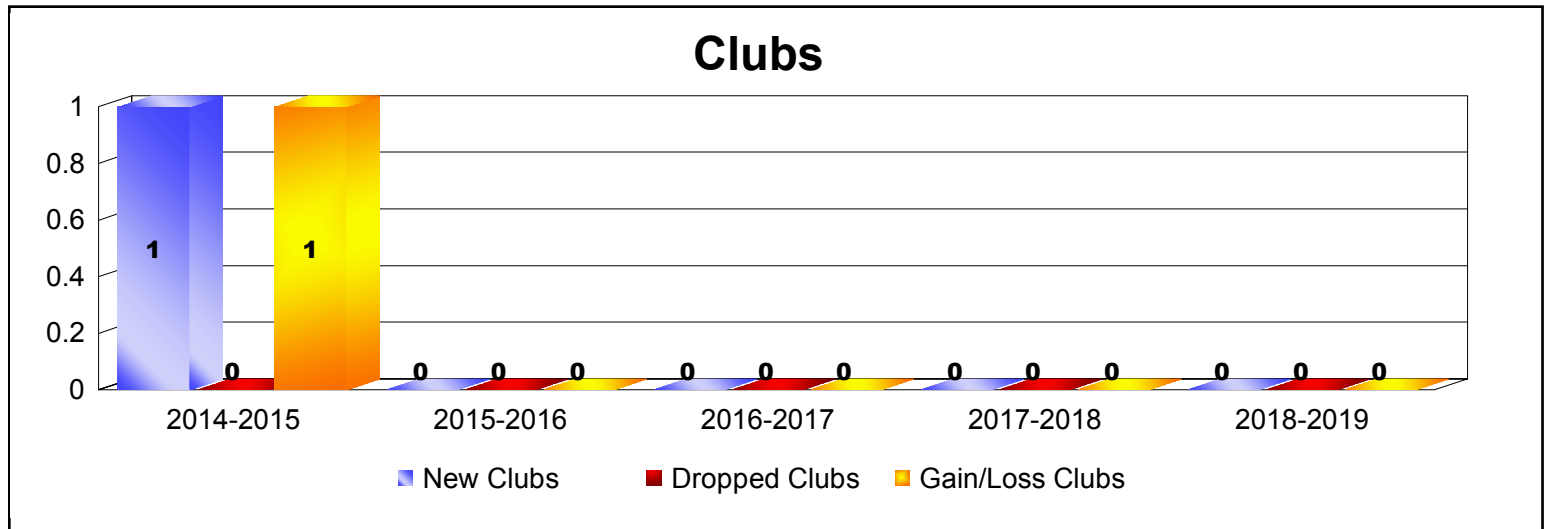

Year	New Clubs	Dropped Clubs	Gain/ Loss Clubs	New Members	Charter Members	Reinstate Members	Transfer Members	Total Member Added	Total Members Dropped	Gain/ Loss Members
2014-2015	1	0	1	154	33	10	9	206	-188	18
2015-2016	0	0	0	106	5	10	11	132	-142	-10
2016-2017	0	0	0	146	4	10	8	168	-198	-30
2017-2018	0	0	0	132	3	6	7	148	-147	1
2018-2019	0	0	0	114	0	1	3	118	-127	-9
<b>Average</b>	<b>0</b>	<b>0</b>	<b>0</b>	<b>130</b>	<b>9</b>	<b>7</b>	<b>8</b>	<b>154</b>	<b>-160</b>	<b>-6</b>

Year	New Clubs	Dropped Clubs	Gain/ Loss Clubs	New Members	Charter Members	Reinstate Members	Transfer Members	Total Member Added	Total Members Dropped	Gain/ Loss Members
2014-2015	0	0	0	4	0	0	0	4	-1	3
2015-2016	0	0	0	0	0	0	0	0	-4	-4
2016-2017	0	0	0	6	0	0	0	6	-1	5
2017-2018	0	0	0	3	0	0	0	3	-3	0
2018-2019	1	0	1	2	36	0	1	39	-7	32
<b>Average</b>	<b>0</b>	<b>0</b>	<b>0</b>	<b>3</b>	<b>7</b>	<b>0</b>	<b>0</b>	<b>10</b>	<b>-3</b>	<b>7</b>