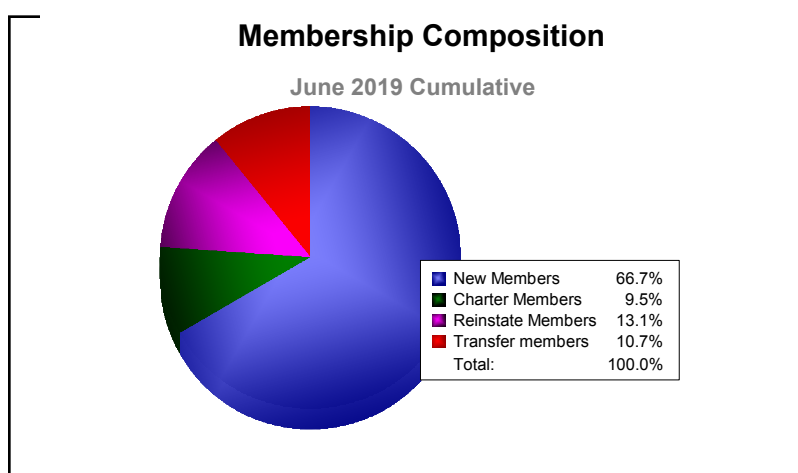

Year	New Clubs	Dropped Clubs	Gain/ Loss Clubs	New Members	Charter Members	Reinstate Members	Transfer Members	Total Member Added	Total Members Dropped	Gain/ Loss Members
2014-2015	0	0	0	82	1	3	8	94	-84	10
2015-2016	0	0	0	74	0	3	3	80	-116	-36
2016-2017	0	0	0	65	0	5	10	80	-90	-10
2017-2018	1	0	1	81	26	15	8	130	-179	-49
2018-2019	0	-1	-1	56	8	11	9	84	-78	6
Average	0	0	0	72	7	7	8	94	-109	-16

Year	New Clubs	Dropped Clubs	Gain/ Loss Clubs	New Members	Charter Members	Reinstate Members	Transfer Members	Total Member Added	Total Members Dropped	Gain/ Loss Members
2014-2015	0	-3	-3	93	17	6	16	132	-124	8
2015-2016	1	0	1	97	32	3	11	143	-168	-25
2016-2017	0	0	0	86	3	8	7	104	-118	-14
2017-2018	0	-1	-1	40	0	7	12	59	-167	-108
2018-2019	0	0	0	58	0	3	9	70	-76	-6
Average	0	-1	-1	75	10	5	11	102	-131	-29