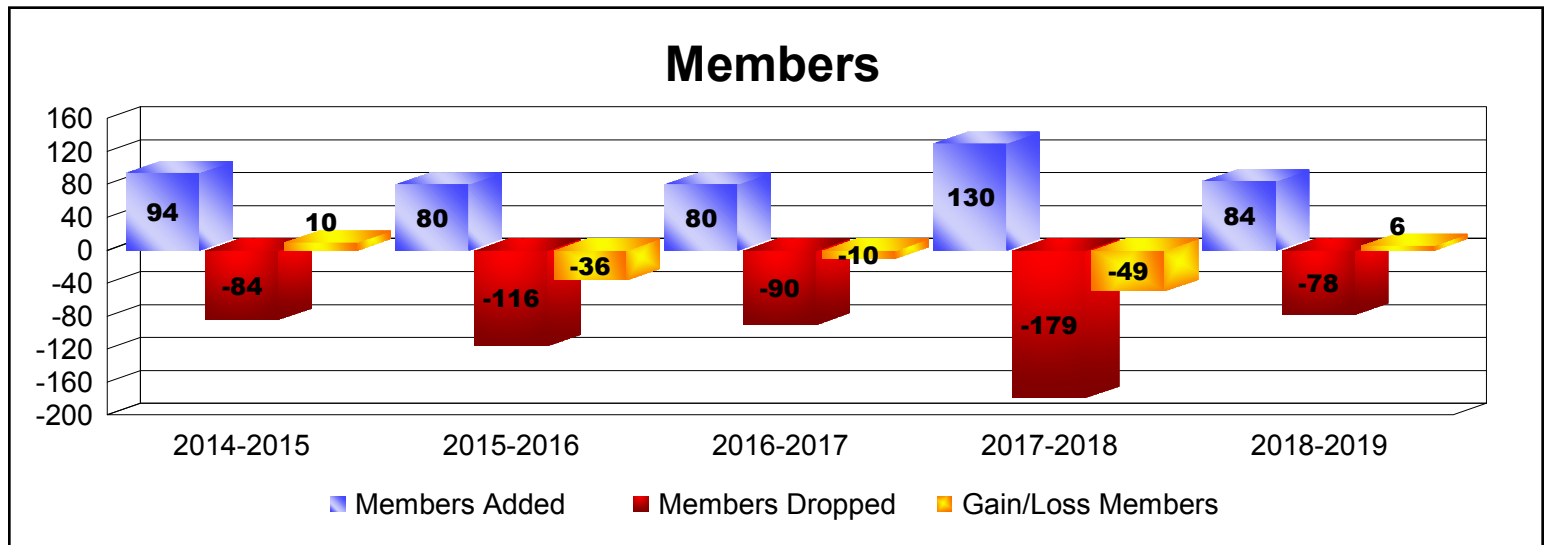

Year	New Clubs	Dropped Clubs	Gain/ Loss Clubs	New Members	Charter Members	Reinstate Members	Transfer Members	Total Member Added	Total Members Dropped	Gain/ Loss Members
2014-2015	0	0	0	82	1	3	8	94	-84	10
2015-2016	0	0	0	74	0	3	3	80	-116	-36
2016-2017	0	0	0	65	0	5	10	80	-90	-10
2017-2018	1	0	1	81	26	15	8	130	-179	-49
2018-2019	0	-1	-1	56	8	11	9	84	-78	6
Average	0	0	0	72	7	7	8	94	-109	-16

Year	New Clubs	Dropped Clubs	Gain/ Loss Clubs	New Members	Charter Members	Reinstate Members	Transfer Members	Total Member Added	Total Members Dropped	Gain/ Loss Members
2014-2015	0	-3	-3	93	17	6	16	132	-124	8
2015-2016	1	0	1	97	32	3	11	143	-168	-25
2016-2017	0	0	0	86	3	8	7	104	-118	-14
2017-2018	0	-1	-1	40	0	7	12	59	-167	-108
2018-2019	0	0	0	58	0	3	9	70	-76	-6
Average	0	-1	-1	75	10	5	11	102	-131	-29