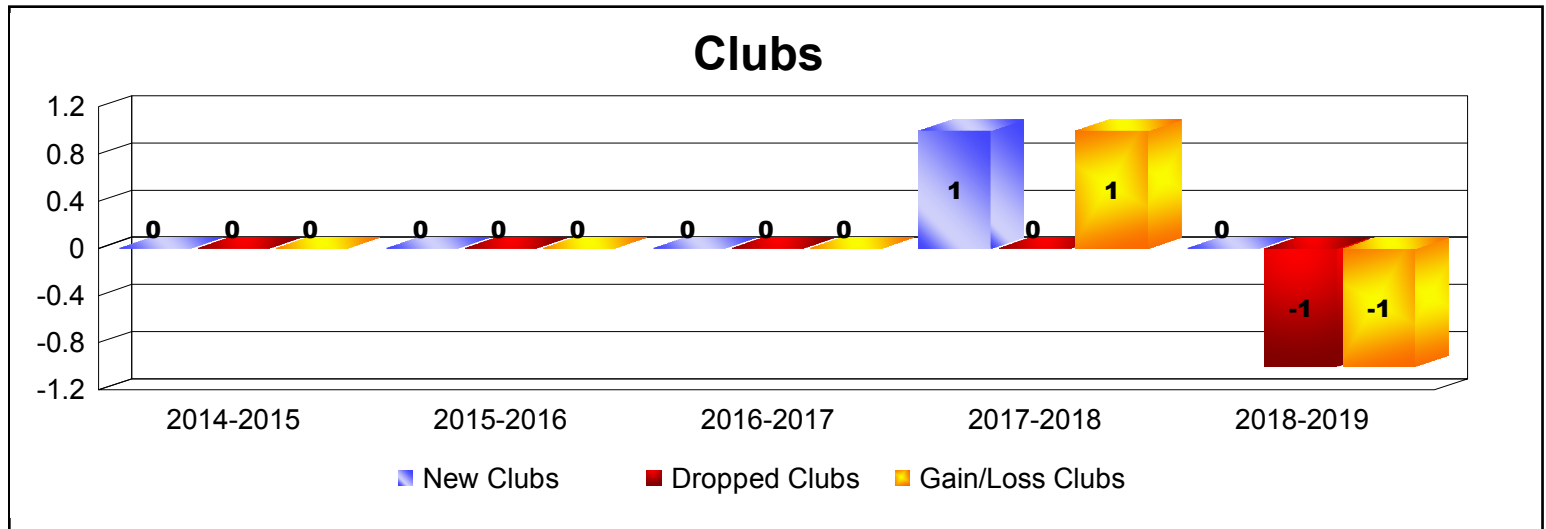

Year	New Clubs	Dropped Clubs	Gain/ Loss Clubs	New Members	Charter Members	Reinstate Members	Transfer Members	Total Member Added	Total Members Dropped	Gain/ Loss Members
2014-2015	0	0	0	82	1	3	8	94	-84	10
2015-2016	0	0	0	74	0	3	3	80	-116	-36
2016-2017	0	0	0	65	0	5	10	80	-90	-10
2017-2018	1	0	1	81	26	15	8	130	-179	-49
2018-2019	0	-1	-1	56	8	11	9	84	-78	6
Average	0	0	0	72	7	7	8	94	-109	-16

Year	New Clubs	Dropped Clubs	Gain/ Loss Clubs	New Members	Charter Members	Reinstate Members	Transfer Members	Total Member Added	Total Members Dropped	Gain/ Loss Members
2014-2015	0	-3	-3	93	17	6	16	132	-124	8
2015-2016	1	0	1	97	32	3	11	143	-168	-25
2016-2017	0	0	0	86	3	8	7	104	-118	-14
2017-2018	0	-1	-1	40	0	7	12	59	-167	-108
2018-2019	0	0	0	58	0	3	9	70	-76	-6
Average	0	-1	-1	75	10	5	11	102	-131	-29