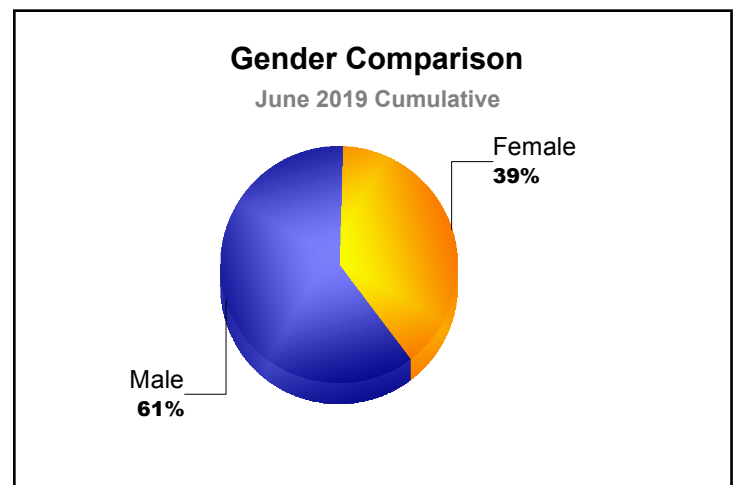

Year	New Clubs	Dropped Clubs	Gain/ Loss Clubs	New Members	Charter Members	Reinstate Members	Transfer Members	Total Member Added	Total Members Dropped	Gain/ Loss Members
2014-2015	0	0	0	82	1	3	8	94	-84	10
2015-2016	0	0	0	74	0	3	3	80	-116	-36
2016-2017	0	0	0	65	0	5	10	80	-90	-10
2017-2018	1	0	1	81	26	15	8	130	-179	-49
2018-2019	0	-1	-1	56	8	11	9	84	-78	6
Average	0	0	0	72	7	7	8	94	-109	-16