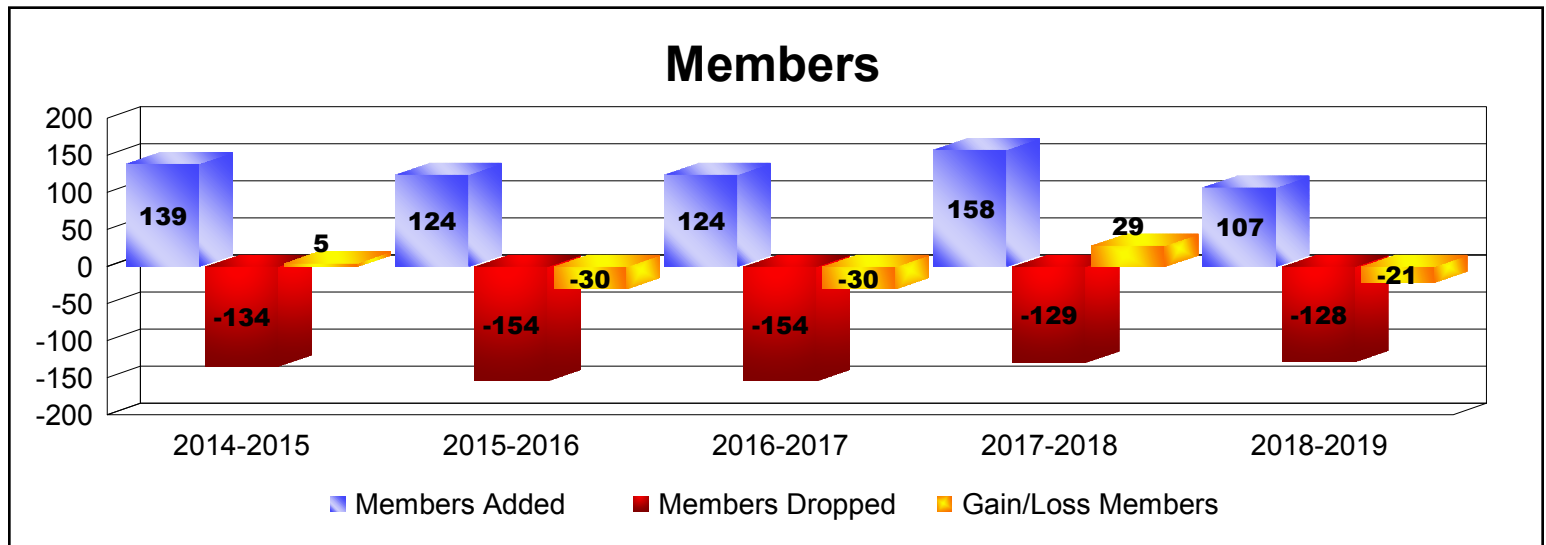

Year	New Clubs	Dropped Clubs	Gain/ Loss Clubs	New Members	Charter Members	Reinstate Members	Transfer Members	Total Member Added	Total Members Dropped	Gain/ Loss Members
2014-2015	1	-1	0	96	28	4	11	139	-134	5
2015-2016	0	-1	-1	103	1	4	16	124	-154	-30
2016-2017	0	-1	-1	103	0	4	17	124	-154	-30
2017-2018	0	-2	-2	135	0	11	12	158	-129	29
2018-2019	0	0	0	84	1	4	18	107	-128	-21
Average	0	-1	-1	104	6	5	15	130	-140	-9

Year	New Clubs	Dropped Clubs	Gain/ Loss Clubs	New Members	Charter Members	Reinstate Members	Transfer Members	Total Member Added	Total Members Dropped	Gain/ Loss Members
2014-2015	0	0	0	23	0	3	3	29	-23	6
2015-2016	0	0	0	14	0	3	4	21	-20	1
2016-2017	0	0	0	30	0	1	3	34	-23	11
2017-2018	0	0	0	25	0	1	0	26	-18	8
2018-2019	0	0	0	25	0	0	2	27	-23	4
Average	0	0	0	23	0	2	2	27	-21	6