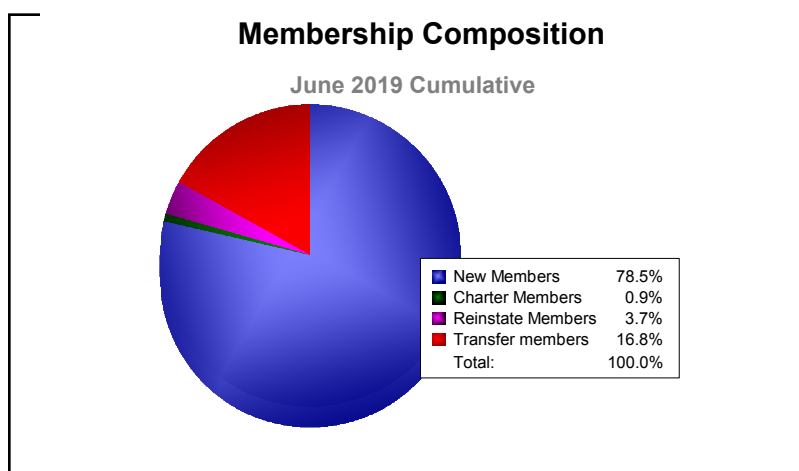

Year	New Clubs	Dropped Clubs	Gain/ Loss Clubs	New Members	Charter Members	Reinstate Members	Transfer Members	Total Member Added	Total Members Dropped	Gain/ Loss Members
2014-2015	1	-1	0	96	28	4	11	139	-134	5
2015-2016	0	-1	-1	103	1	4	16	124	-154	-30
2016-2017	0	-1	-1	103	0	4	17	124	-154	-30
2017-2018	0	-2	-2	135	0	11	12	158	-129	29
2018-2019	0	0	0	84	1	4	18	107	-128	-21
Average	0	-1	-1	104	6	5	15	130	-140	-9

Year	New Clubs	Dropped Clubs	Gain/ Loss Clubs	New Members	Charter Members	Reinstate Members	Transfer Members	Total Member Added	Total Members Dropped	Gain/ Loss Members
2014-2015	0	0	0	23	0	3	3	29	-23	6
2015-2016	0	0	0	14	0	3	4	21	-20	1
2016-2017	0	0	0	30	0	1	3	34	-23	11
2017-2018	0	0	0	25	0	1	0	26	-18	8
2018-2019	0	0	0	25	0	0	2	27	-23	4
Average	0	0	0	23	0	2	2	27	-21	6