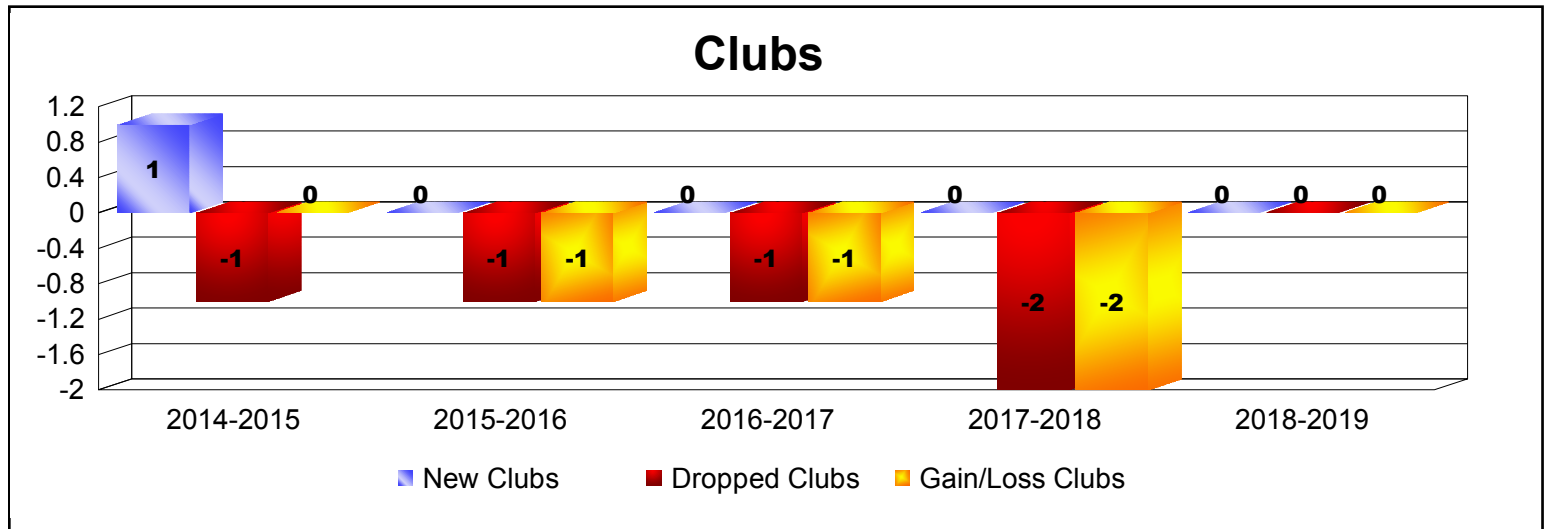

Year	New Clubs	Dropped Clubs	Gain/ Loss Clubs	New Members	Charter Members	Reinstate Members	Transfer Members	Total Member Added	Total Members Dropped	Gain/ Loss Members
2014-2015	1	-1	0	96	28	4	11	139	-134	5
2015-2016	0	-1	-1	103	1	4	16	124	-154	-30
2016-2017	0	-1	-1	103	0	4	17	124	-154	-30
2017-2018	0	-2	-2	135	0	11	12	158	-129	29
2018-2019	0	0	0	84	1	4	18	107	-128	-21
Average	0	-1	-1	104	6	5	15	130	-140	-9

Year	New Clubs	Dropped Clubs	Gain/ Loss Clubs	New Members	Charter Members	Reinstate Members	Transfer Members	Total Member Added	Total Members Dropped	Gain/ Loss Members
2014-2015	0	0	0	23	0	3	3	29	-23	6
2015-2016	0	0	0	14	0	3	4	21	-20	1
2016-2017	0	0	0	30	0	1	3	34	-23	11
2017-2018	0	0	0	25	0	1	0	26	-18	8
2018-2019	0	0	0	25	0	0	2	27	-23	4
Average	0	0	0	23	0	2	2	27	-21	6