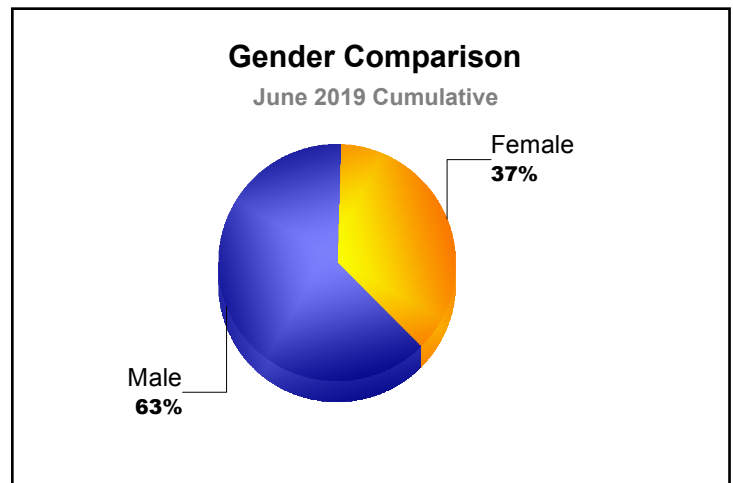

Year	New Clubs	Dropped Clubs	Gain/ Loss Clubs	New Members	Charter Members	Reinstate Members	Transfer Members	Total Member Added	Total Members Dropped	Gain/ Loss Members
2014-2015	1	-1	0	96	28	4	11	139	-134	5
2015-2016	0	-1	-1	103	1	4	16	124	-154	-30
2016-2017	0	-1	-1	103	0	4	17	124	-154	-30
2017-2018	0	-2	-2	135	0	11	12	158	-129	29
2018-2019	0	0	0	84	1	4	18	107	-128	-21
Average	0	-1	-1	104	6	5	15	130	-140	-9