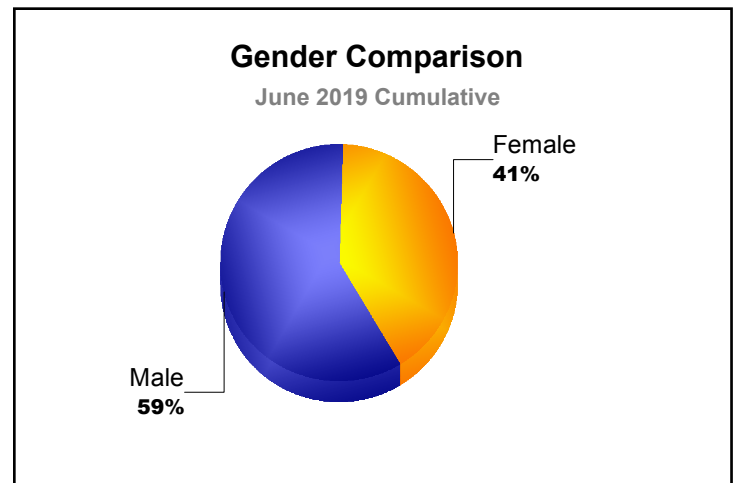

Year	New Clubs	Dropped Clubs	Gain/ Loss Clubs	New Members	Charter Members	Reinstate Members	Transfer Members	Total Member Added	Total Members Dropped	Gain/ Loss Members
2014-2015	1	-2	-1	115	22	2	5	144	-142	2
2015-2016	0	-2	-2	132	0	19	1	152	-127	25
2016-2017	0	-4	-4	132	1	0	7	140	-178	-38
2017-2018	2	-1	1	109	42	4	8	163	-176	-13
2018-2019	1	-1	0	97	33	7	8	145	-141	4
Average	1	-2	-1	117	20	6	6	149	-153	-4