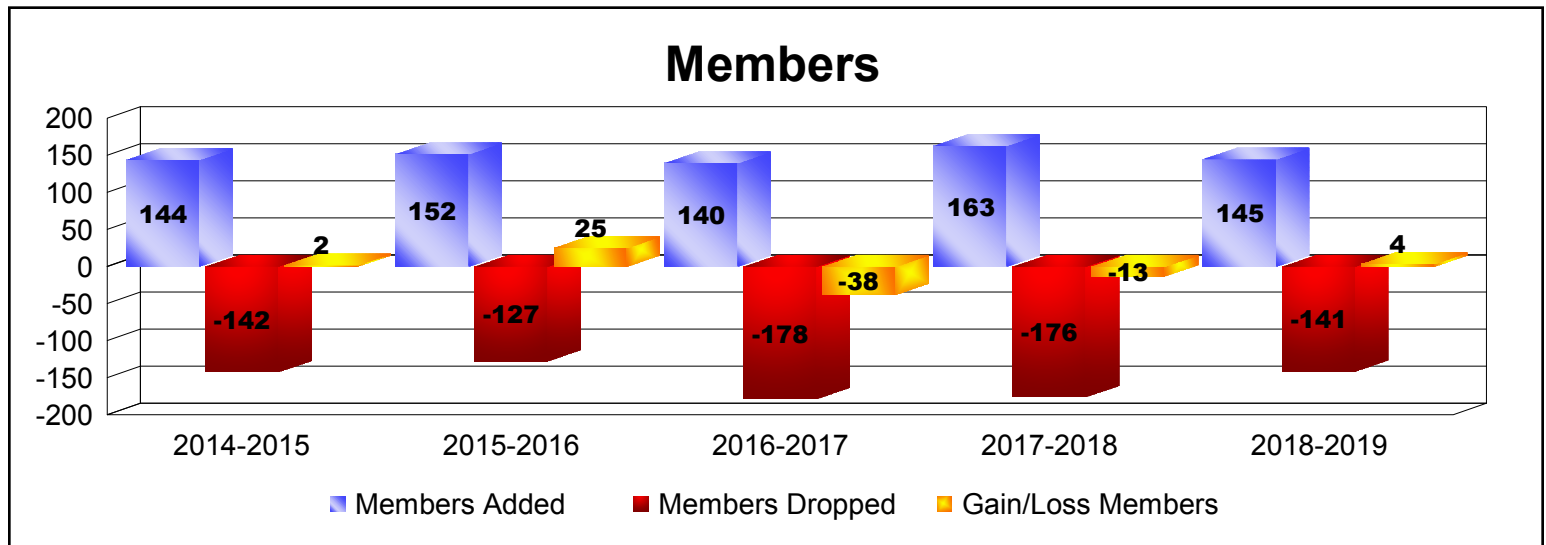

Year	New Clubs	Dropped Clubs	Gain/ Loss Clubs	New Members	Charter Members	Reinstate Members	Transfer Members	Total Member Added	Total Members Dropped	Gain/ Loss Members
2014-2015	1	-2	-1	115	22	2	5	144	-142	2
2015-2016	0	-2	-2	132	0	19	1	152	-127	25
2016-2017	0	-4	-4	132	1	0	7	140	-178	-38
2017-2018	2	-1	1	109	42	4	8	163	-176	-13
2018-2019	1	-1	0	97	33	7	8	145	-141	4
Average	1	-2	-1	117	20	6	6	149	-153	-4

Year	New Clubs	Dropped Clubs	Gain/ Loss Clubs	New Members	Charter Members	Reinstate Members	Transfer Members	Total Member Added	Total Members Dropped	Gain/ Loss Members
2014-2015	0	0	0	2	0	0	0	2	-13	-11
2015-2016	0	0	0	4	0	0	0	4	-2	2
2016-2017	0	0	0	3	0	0	0	3	-10	-7
2017-2018	0	0	0	4	0	0	0	4	-12	-8
2018-2019	0	0	0	8	0	0	0	8	-8	0
Average	0	0	0	4	0	0	0	4	-9	-5