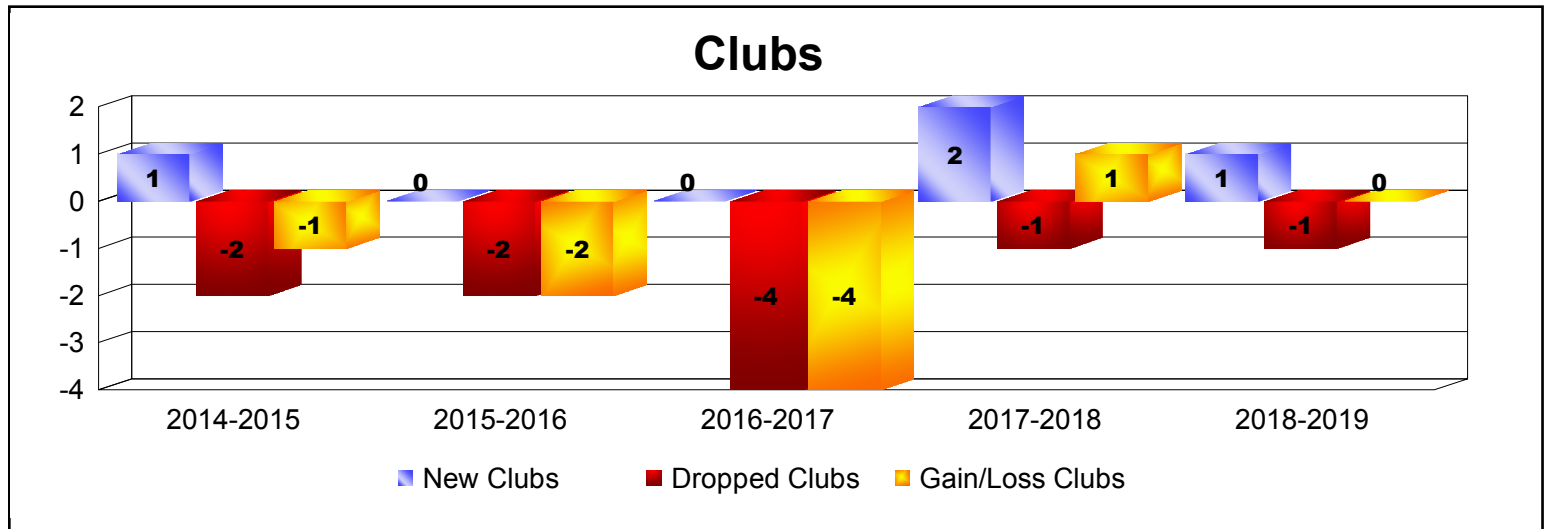

Year	New Clubs	Dropped Clubs	Gain/ Loss Clubs	New Members	Charter Members	Reinstate Members	Transfer Members	Total Member Added	Total Members Dropped	Gain/ Loss Members
2014-2015	1	-2	-1	115	22	2	5	144	-142	2
2015-2016	0	-2	-2	132	0	19	1	152	-127	25
2016-2017	0	-4	-4	132	1	0	7	140	-178	-38
2017-2018	2	-1	1	109	42	4	8	163	-176	-13
2018-2019	1	-1	0	97	33	7	8	145	-141	4
Average	1	-2	-1	117	20	6	6	149	-153	-4

Year	New Clubs	Dropped Clubs	Gain/ Loss Clubs	New Members	Charter Members	Reinstate Members	Transfer Members	Total Member Added	Total Members Dropped	Gain/ Loss Members
2014-2015	0	0	0	2	0	0	0	2	-13	-11
2015-2016	0	0	0	4	0	0	0	4	-2	2
2016-2017	0	0	0	3	0	0	0	3	-10	-7
2017-2018	0	0	0	4	0	0	0	4	-12	-8
2018-2019	0	0	0	8	0	0	0	8	-8	0
Average	0	0	0	4	0	0	0	4	-9	-5