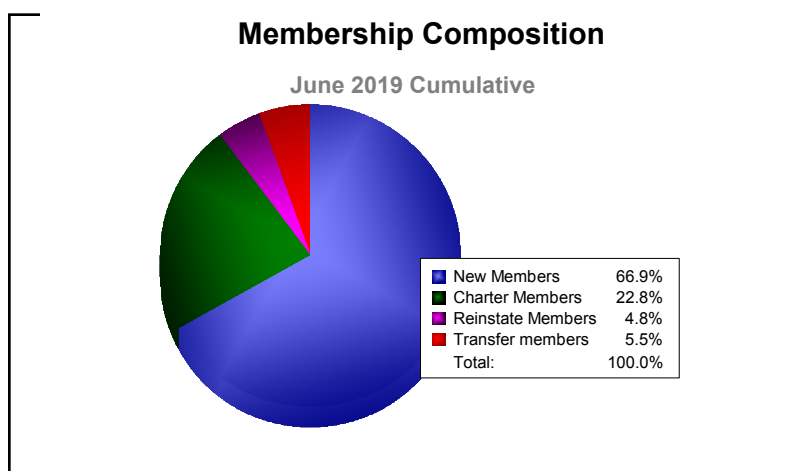

Year	New Clubs	Dropped Clubs	Gain/ Loss Clubs	New Members	Charter Members	Reinstate Members	Transfer Members	Total Member Added	Total Members Dropped	Gain/ Loss Members
2014-2015	1	-2	-1	115	22	2	5	144	-142	2
2015-2016	0	-2	-2	132	0	19	1	152	-127	25
2016-2017	0	-4	-4	132	1	0	7	140	-178	-38
2017-2018	2	-1	1	109	42	4	8	163	-176	-13
2018-2019	1	-1	0	97	33	7	8	145	-141	4
Average	1	-2	-1	117	20	6	6	149	-153	-4

Year	New Clubs	Dropped Clubs	Gain/ Loss Clubs	New Members	Charter Members	Reinstate Members	Transfer Members	Total Member Added	Total Members Dropped	Gain/ Loss Members
2014-2015	0	0	0	2	0	0	0	2	-13	-11
2015-2016	0	0	0	4	0	0	0	4	-2	2
2016-2017	0	0	0	3	0	0	0	3	-10	-7
2017-2018	0	0	0	4	0	0	0	4	-12	-8
2018-2019	0	0	0	8	0	0	0	8	-8	0
Average	0	0	0	4	0	0	0	4	-9	-5