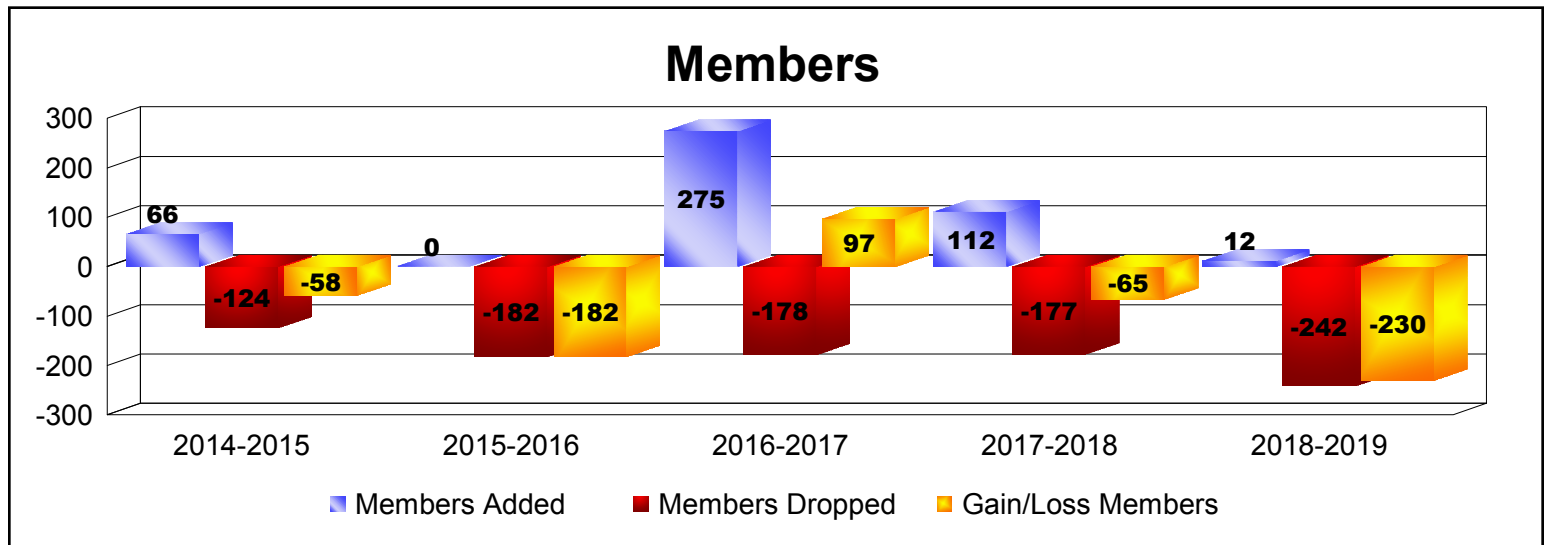

Year	New Clubs	Dropped Clubs	Gain/ Loss Clubs	New Members	Charter Members	Reinstate Members	Transfer Members	Total Member Added	Total Members Dropped	Gain/ Loss Members
2014-2015	0	-3	-3	40	12	1	13	66	-124	-58
2015-2016	0	-9	-9	0	0	0	0	0	-182	-182
2016-2017	7	-7	0	113	162	0	0	275	-178	97
2017-2018	2	-2	0	24	83	5	0	112	-177	-65
2018-2019	0	-11	-11	3	9	0	0	12	-242	-230
<b>Average</b>	<b>2</b>	<b>-6</b>	<b>-5</b>	<b>36</b>	<b>53</b>	<b>1</b>	<b>3</b>	<b>93</b>	<b>-181</b>	<b>-88</b>

Year	New Clubs	Dropped Clubs	Gain/ Loss Clubs	New Members	Charter Members	Reinstate Members	Transfer Members	Total Member Added	Total Members Dropped	Gain/ Loss Members
2014-2015	1	0	1	126	25	2	8	161	-252	-91
2015-2016	0	0	0	99	16	18	1	134	-178	-44
2016-2017	1	0	1	222	20	8	1	251	-106	145
2017-2018	1	0	1	212	26	59	1	298	-209	89
2018-2019	2	0	2	64	53	34	0	151	-314	-163
<b>Average</b>	<b>1</b>	<b>0</b>	<b>1</b>	<b>145</b>	<b>28</b>	<b>24</b>	<b>2</b>	<b>199</b>	<b>-212</b>	<b>-13</b>