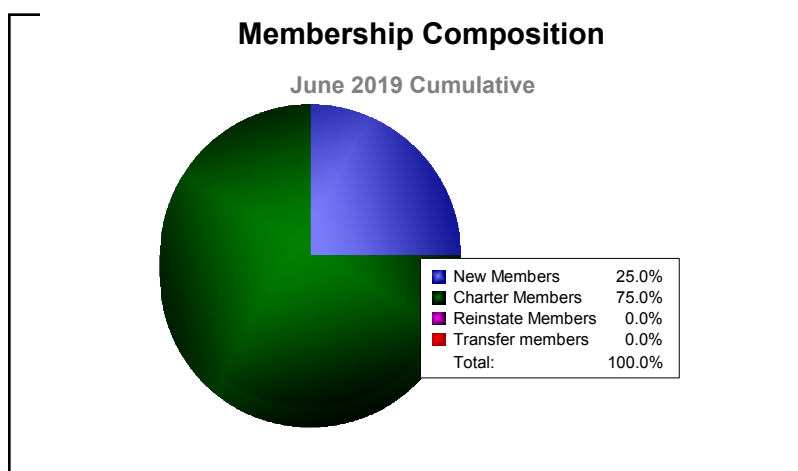

Year	New Clubs	Dropped Clubs	Gain/ Loss Clubs	New Members	Charter Members	Reinstate Members	Transfer Members	Total Member Added	Total Members Dropped	Gain/ Loss Members
2014-2015	0	-3	-3	40	12	1	13	66	-124	-58
2015-2016	0	-9	-9	0	0	0	0	0	-182	-182
2016-2017	7	-7	0	113	162	0	0	275	-178	97
2017-2018	2	-2	0	24	83	5	0	112	-177	-65
2018-2019	0	-11	-11	3	9	0	0	12	-242	-230
<b>Average</b>	<b>2</b>	<b>-6</b>	<b>-5</b>	<b>36</b>	<b>53</b>	<b>1</b>	<b>3</b>	<b>93</b>	<b>-181</b>	<b>-88</b>

Year	New Clubs	Dropped Clubs	Gain/ Loss Clubs	New Members	Charter Members	Reinstate Members	Transfer Members	Total Member Added	Total Members Dropped	Gain/ Loss Members
2014-2015	1	0	1	126	25	2	8	161	-252	-91
2015-2016	0	0	0	99	16	18	1	134	-178	-44
2016-2017	1	0	1	222	20	8	1	251	-106	145
2017-2018	1	0	1	212	26	59	1	298	-209	89
2018-2019	2	0	2	64	53	34	0	151	-314	-163
<b>Average</b>	<b>1</b>	<b>0</b>	<b>1</b>	<b>145</b>	<b>28</b>	<b>24</b>	<b>2</b>	<b>199</b>	<b>-212</b>	<b>-13</b>