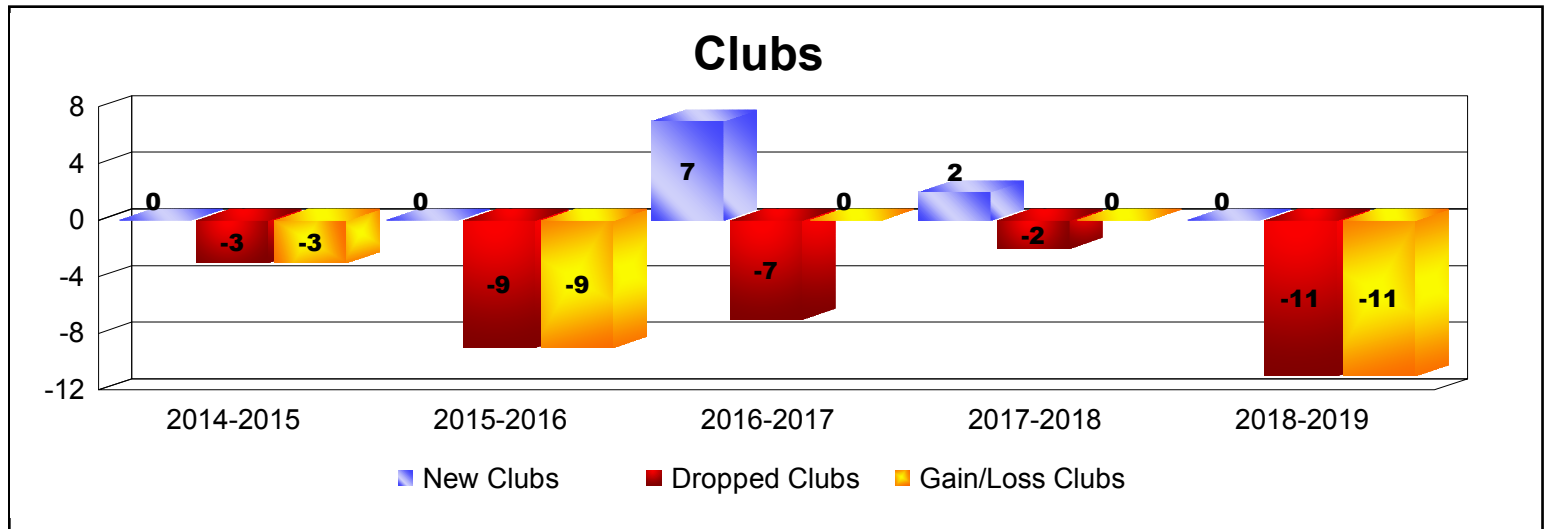

Year	New Clubs	Dropped Clubs	Gain/ Loss Clubs	New Members	Charter Members	Reinstate Members	Transfer Members	Total Member Added	Total Members Dropped	Gain/ Loss Members
2014-2015	0	-3	-3	40	12	1	13	66	-124	-58
2015-2016	0	-9	-9	0	0	0	0	0	-182	-182
2016-2017	7	-7	0	113	162	0	0	275	-178	97
2017-2018	2	-2	0	24	83	5	0	112	-177	-65
2018-2019	0	-11	-11	3	9	0	0	12	-242	-230
<b>Average</b>	<b>2</b>	<b>-6</b>	<b>-5</b>	<b>36</b>	<b>53</b>	<b>1</b>	<b>3</b>	<b>93</b>	<b>-181</b>	<b>-88</b>

Year	New Clubs	Dropped Clubs	Gain/ Loss Clubs	New Members	Charter Members	Reinstate Members	Transfer Members	Total Member Added	Total Members Dropped	Gain/ Loss Members
2014-2015	1	0	1	126	25	2	8	161	-252	-91
2015-2016	0	0	0	99	16	18	1	134	-178	-44
2016-2017	1	0	1	222	20	8	1	251	-106	145
2017-2018	1	0	1	212	26	59	1	298	-209	89
2018-2019	2	0	2	64	53	34	0	151	-314	-163
<b>Average</b>	<b>1</b>	<b>0</b>	<b>1</b>	<b>145</b>	<b>28</b>	<b>24</b>	<b>2</b>	<b>199</b>	<b>-212</b>	<b>-13</b>