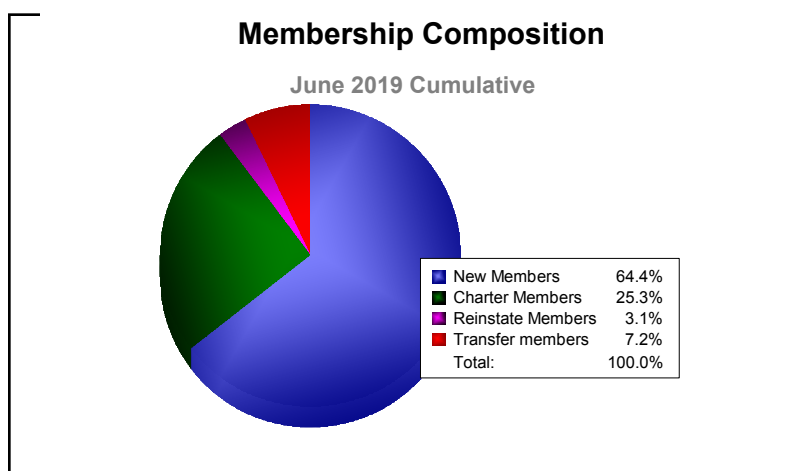

Year	New Clubs	Dropped Clubs	Gain/ Loss Clubs	New Members	Charter Members	Reinstate Members	Transfer Members	Total Member Added	Total Members Dropped	Gain/ Loss Members
2014-2015	1	0	1	144	25	4	28	201	-173	28
2015-2016	0	0	0	142	2	15	20	179	-190	-11
2016-2017	4	0	4	256	106	2	10	374	-234	140
2017-2018	0	0	0	175	4	18	18	215	-272	-57
2018-2019	2	0	2	125	49	6	14	194	-248	-54
<b>Average</b>	<b>1</b>	<b>0</b>	<b>1</b>	<b>168</b>	<b>37</b>	<b>9</b>	<b>18</b>	<b>233</b>	<b>-223</b>	<b>9</b>

Year	New Clubs	Dropped Clubs	Gain/ Loss Clubs	New Members	Charter Members	Reinstate Members	Transfer Members	Total Member Added	Total Members Dropped	Gain/ Loss Members
2014-2015	0	0	0	2	0	0	0	2	-3	-1
2015-2016	0	0	0	0	0	0	0	0	-1	-1
2016-2017	0	0	0	3	0	0	0	3	-4	-1
2017-2018	0	0	0	0	0	0	0	0	-4	-4
2018-2019	0	0	0	0	0	0	0	0	0	0
<b>Average</b>	<b>0</b>	<b>0</b>	<b>0</b>	<b>1</b>	<b>0</b>	<b>0</b>	<b>0</b>	<b>1</b>	<b>-2</b>	<b>-1</b>