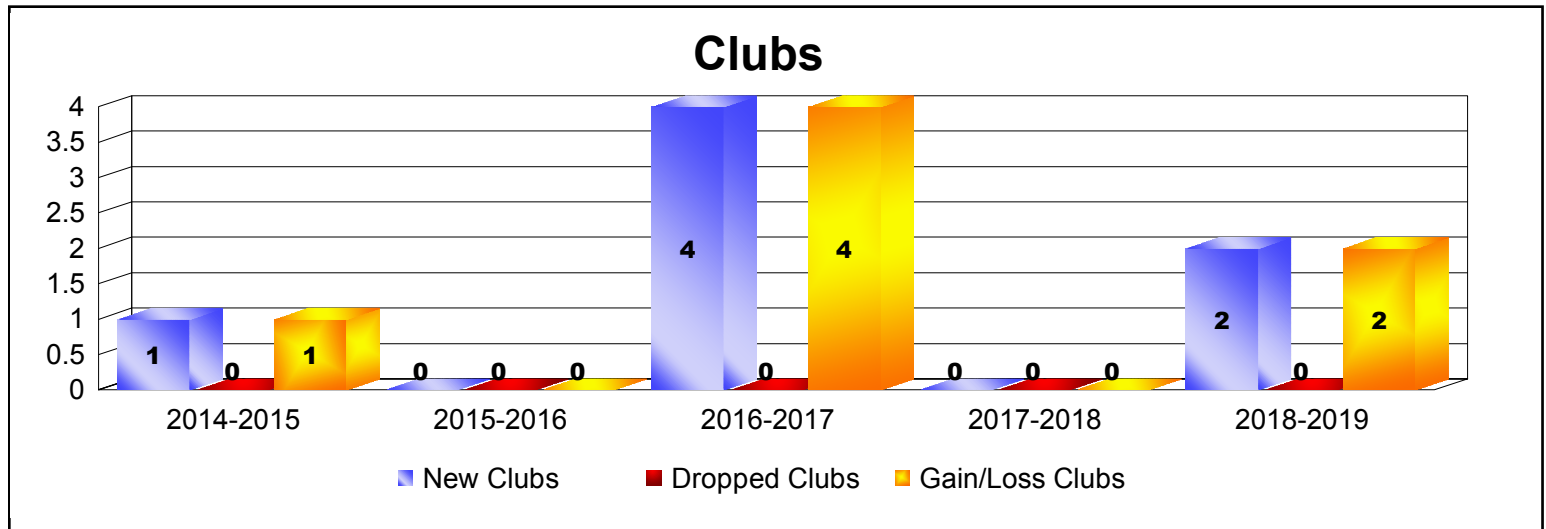

Year	New Clubs	Dropped Clubs	Gain/ Loss Clubs	New Members	Charter Members	Reinstate Members	Transfer Members	Total Member Added	Total Members Dropped	Gain/ Loss Members
2014-2015	1	0	1	144	25	4	28	201	-173	28
2015-2016	0	0	0	142	2	15	20	179	-190	-11
2016-2017	4	0	4	256	106	2	10	374	-234	140
2017-2018	0	0	0	175	4	18	18	215	-272	-57
2018-2019	2	0	2	125	49	6	14	194	-248	-54
<b>Average</b>	<b>1</b>	<b>0</b>	<b>1</b>	<b>168</b>	<b>37</b>	<b>9</b>	<b>18</b>	<b>233</b>	<b>-223</b>	<b>9</b>

Year	New Clubs	Dropped Clubs	Gain/ Loss Clubs	New Members	Charter Members	Reinstate Members	Transfer Members	Total Member Added	Total Members Dropped	Gain/ Loss Members
2014-2015	0	0	0	2	0	0	0	2	-3	-1
2015-2016	0	0	0	0	0	0	0	0	-1	-1
2016-2017	0	0	0	3	0	0	0	3	-4	-1
2017-2018	0	0	0	0	0	0	0	0	-4	-4
2018-2019	0	0	0	0	0	0	0	0	0	0
<b>Average</b>	<b>0</b>	<b>0</b>	<b>0</b>	<b>1</b>	<b>0</b>	<b>0</b>	<b>0</b>	<b>1</b>	<b>-2</b>	<b>-1</b>