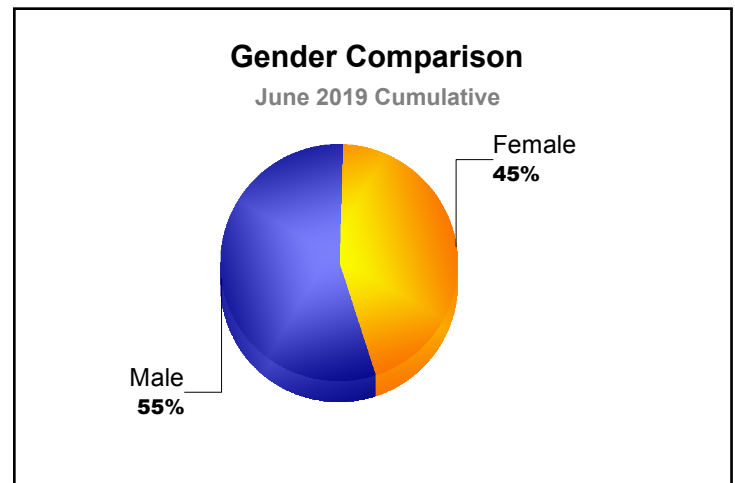

Year	New Clubs	Dropped Clubs	Gain/ Loss Clubs	New Members	Charter Members	Reinstate Members	Transfer Members	Total Member Added	Total Members Dropped	Gain/ Loss Members
2014-2015	1	0	1	144	25	4	28	201	-173	28
2015-2016	0	0	0	142	2	15	20	179	-190	-11
2016-2017	4	0	4	256	106	2	10	374	-234	140
2017-2018	0	0	0	175	4	18	18	215	-272	-57
2018-2019	2	0	2	125	49	6	14	194	-248	-54
<b>Average</b>	<b>1</b>	<b>0</b>	<b>1</b>	<b>168</b>	<b>37</b>	<b>9</b>	<b>18</b>	<b>233</b>	<b>-223</b>	<b>9</b>