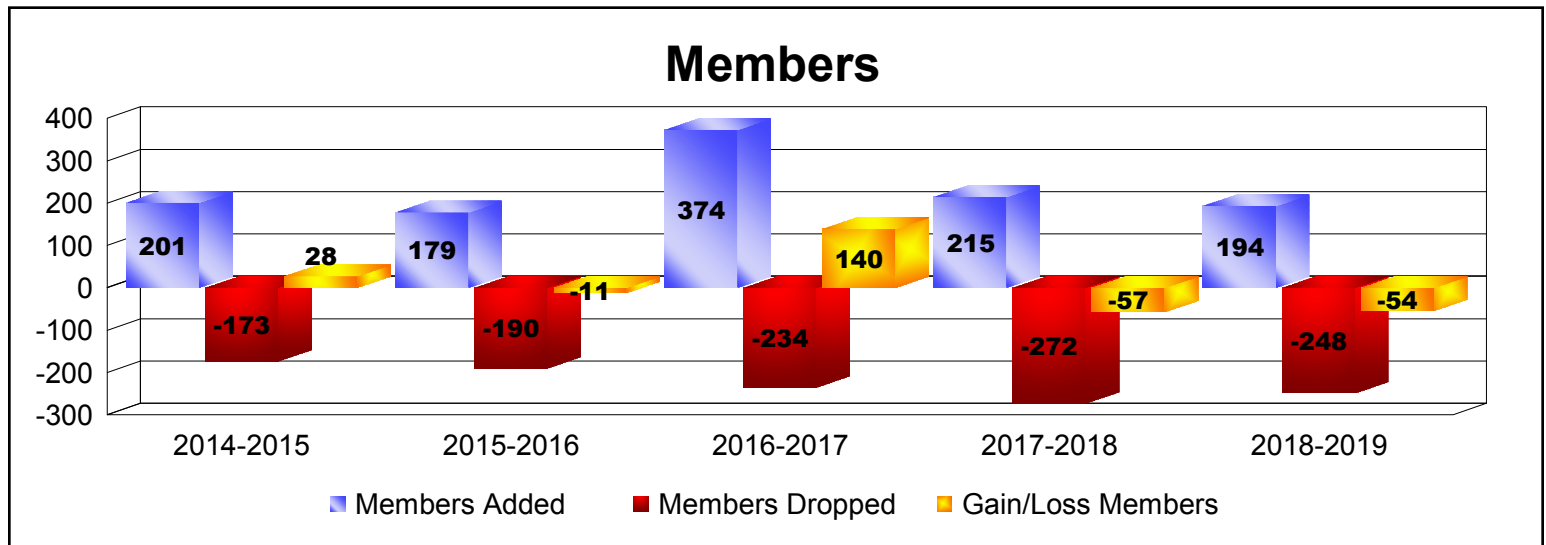

Year	New Clubs	Dropped Clubs	Gain/ Loss Clubs	New Members	Charter Members	Reinstate Members	Transfer Members	Total Member Added	Total Members Dropped	Gain/ Loss Members
2014-2015	1	0	1	144	25	4	28	201	-173	28
2015-2016	0	0	0	142	2	15	20	179	-190	-11
2016-2017	4	0	4	256	106	2	10	374	-234	140
2017-2018	0	0	0	175	4	18	18	215	-272	-57
2018-2019	2	0	2	125	49	6	14	194	-248	-54
<b>Average</b>	<b>1</b>	<b>0</b>	<b>1</b>	<b>168</b>	<b>37</b>	<b>9</b>	<b>18</b>	<b>233</b>	<b>-223</b>	<b>9</b>

Year	New Clubs	Dropped Clubs	Gain/ Loss Clubs	New Members	Charter Members	Reinstate Members	Transfer Members	Total Member Added	Total Members Dropped	Gain/ Loss Members
2014-2015	0	0	0	2	0	0	0	2	-3	-1
2015-2016	0	0	0	0	0	0	0	0	-1	-1
2016-2017	0	0	0	3	0	0	0	3	-4	-1
2017-2018	0	0	0	0	0	0	0	0	-4	-4
2018-2019	0	0	0	0	0	0	0	0	0	0
<b>Average</b>	<b>0</b>	<b>0</b>	<b>0</b>	<b>1</b>	<b>0</b>	<b>0</b>	<b>0</b>	<b>1</b>	<b>-2</b>	<b>-1</b>