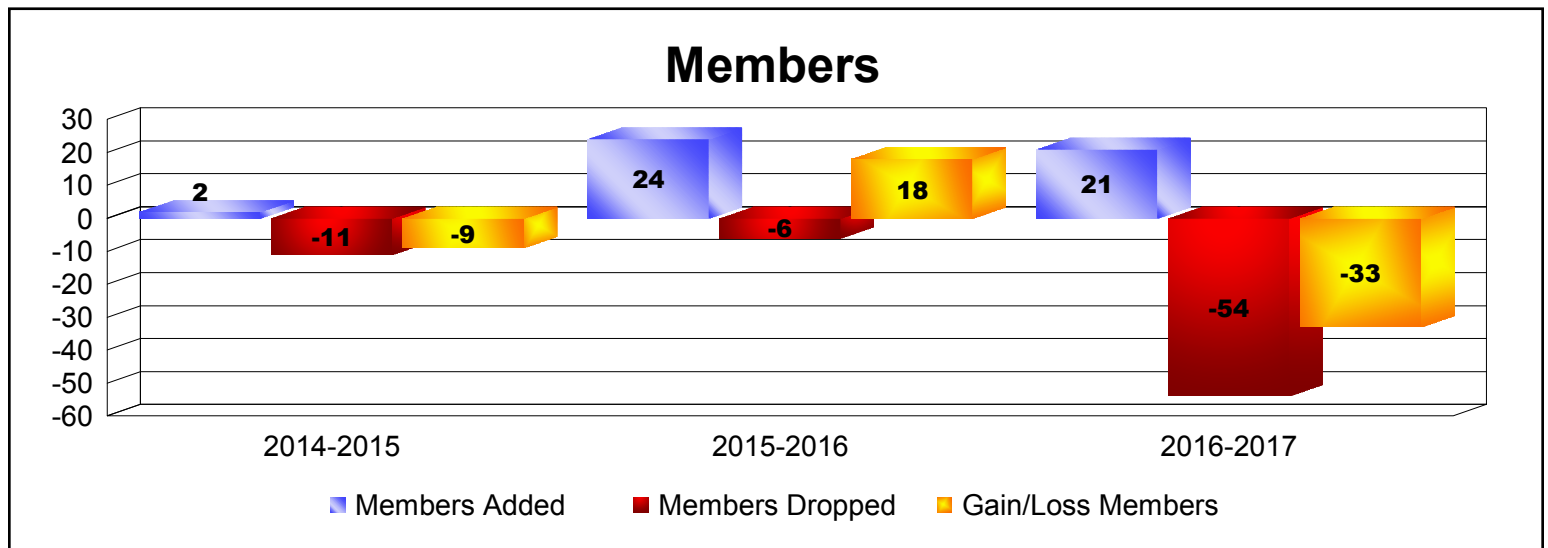

Year	New Clubs	Dropped Clubs	Gain/ Loss Clubs	New Members	Charter Members	Reinstate Members	Transfer Members	Total Member Added	Total Members Dropped	Gain/ Loss Members
2014-2015	0	-1	-1	2	0	0	0	2	-11	-9
2015-2016	1	-1	0	3	20	1	0	24	-6	18
2016-2017	1	-3	-2	1	20	0	0	21	-54	-33
Average	1	-2	-1	2	13	0	0	16	-24	-8

Year	New Clubs	Dropped Clubs	Gain/ Loss Clubs	New Members	Charter Members	Reinstate Members	Transfer Members	Total Member Added	Total Members Dropped	Gain/ Loss Members
2014-2015	2	0	2	147	68	5	0	220	-117	103
2015-2016	2	-1	1	124	48	3	2	177	-203	-26
2016-2017	2	-1	1	240	48	7	0	295	-168	127
2017-2018	1	0	1	162	25	13	1	201	-191	10
2018-2019	4	-2	2	180	96	3	0	279	-175	104
Average	2	-1	1	171	57	6	1	234	-171	64