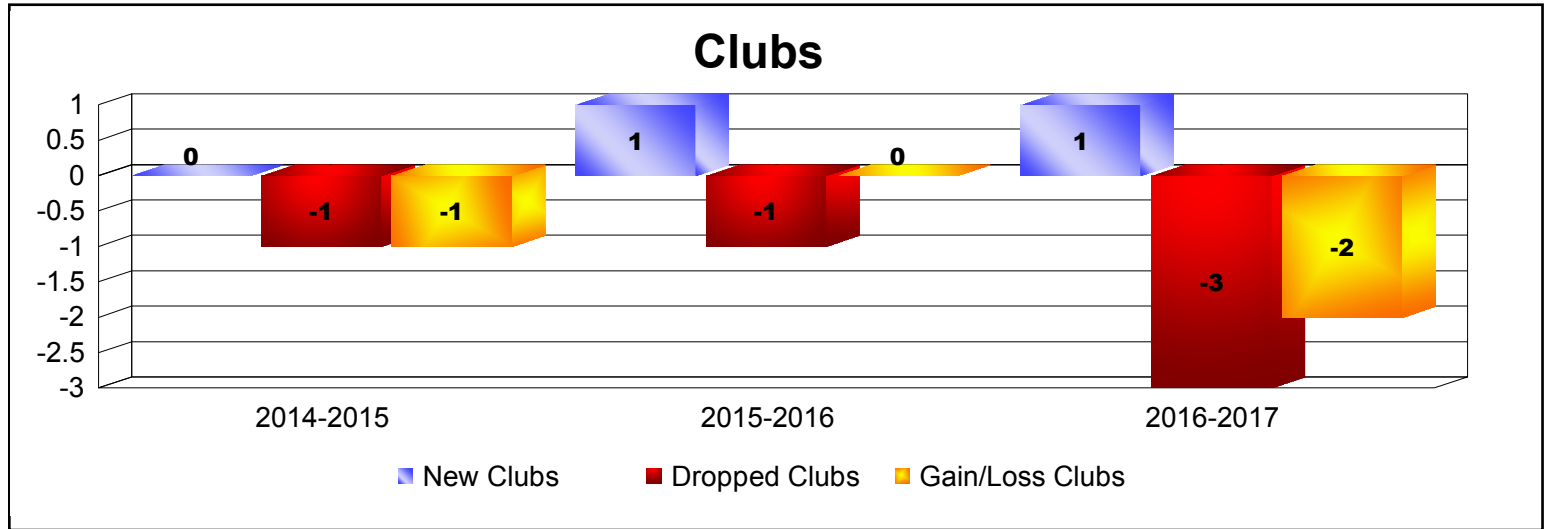

Year	New Clubs	Dropped Clubs	Gain/ Loss Clubs	New Members	Charter Members	Reinstate Members	Transfer Members	Total Member Added	Total Members Dropped	Gain/ Loss Members
2014-2015	0	-1	-1	2	0	0	0	2	-11	-9
2015-2016	1	-1	0	3	20	1	0	24	-6	18
2016-2017	1	-3	-2	1	20	0	0	21	-54	-33
Average	1	-2	-1	2	13	0	0	16	-24	-8

Year	New Clubs	Dropped Clubs	Gain/ Loss Clubs	New Members	Charter Members	Reinstate Members	Transfer Members	Total Member Added	Total Members Dropped	Gain/ Loss Members
2014-2015	2	0	2	147	68	5	0	220	-117	103
2015-2016	2	-1	1	124	48	3	2	177	-203	-26
2016-2017	2	-1	1	240	48	7	0	295	-168	127
2017-2018	1	0	1	162	25	13	1	201	-191	10
2018-2019	4	-2	2	180	96	3	0	279	-175	104
Average	2	-1	1	171	57	6	1	234	-171	64