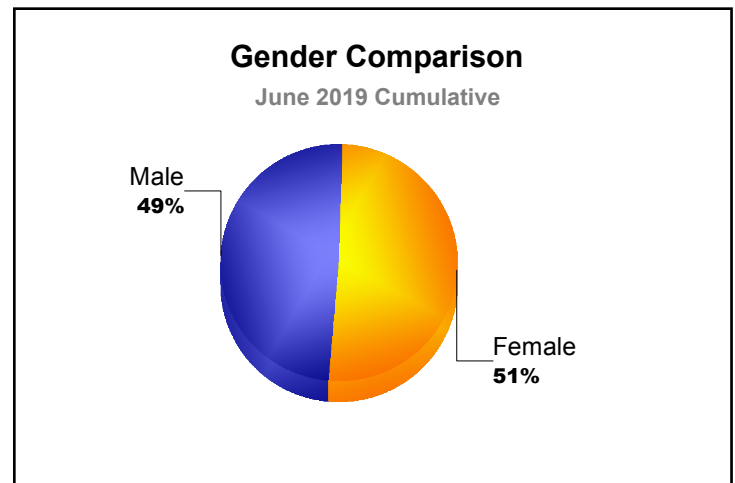

Year	New Clubs	Dropped Clubs	Gain/ Loss Clubs	New Members	Charter Members	Reinstate Members	Transfer Members	Total Member Added	Total Members Dropped	Gain/ Loss Members
2014-2015	0	-1	-1	63	0	1	1	65	-49	16
2015-2016	1	0	1	37	23	14	0	74	-63	11
2016-2017	0	0	0	150	1	3	2	156	-72	84
2017-2018	3	0	3	185	76	0	16	277	-142	135
2018-2019	0	0	0	53	2	3	4	62	-143	-81
Average	1	0	1	98	20	4	5	127	-94	33