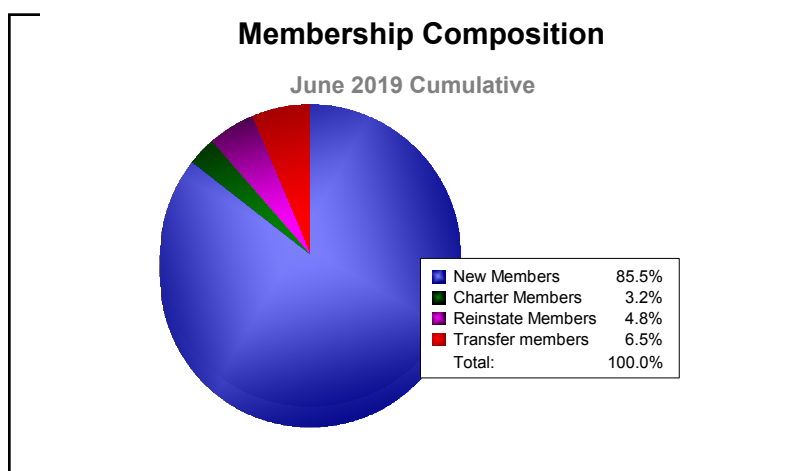

Year	New Clubs	Dropped Clubs	Gain/ Loss Clubs	New Members	Charter Members	Reinstate Members	Transfer Members	Total Member Added	Total Members Dropped	Gain/ Loss Members
2014-2015	0	-1	-1	63	0	1	1	65	-49	16
2015-2016	1	0	1	37	23	14	0	74	-63	11
2016-2017	0	0	0	150	1	3	2	156	-72	84
2017-2018	3	0	3	185	76	0	16	277	-142	135
2018-2019	0	0	0	53	2	3	4	62	-143	-81
Average	1	0	1	98	20	4	5	127	-94	33

Year	New Clubs	Dropped Clubs	Gain/ Loss Clubs	New Members	Charter Members	Reinstate Members	Transfer Members	Total Member Added	Total Members Dropped	Gain/ Loss Members
2014-2015	0	0	0	111	14	48	3	176	-109	67
2015-2016	1	0	1	82	21	4	0	107	-108	-1
2016-2017	1	0	1	138	29	6	10	183	-172	11
2017-2018	1	0	1	272	24	6	0	302	-88	214
2018-2019	2	-1	1	56	56	24	2	138	-319	-181
Average	1	0	1	132	29	18	3	181	-159	22