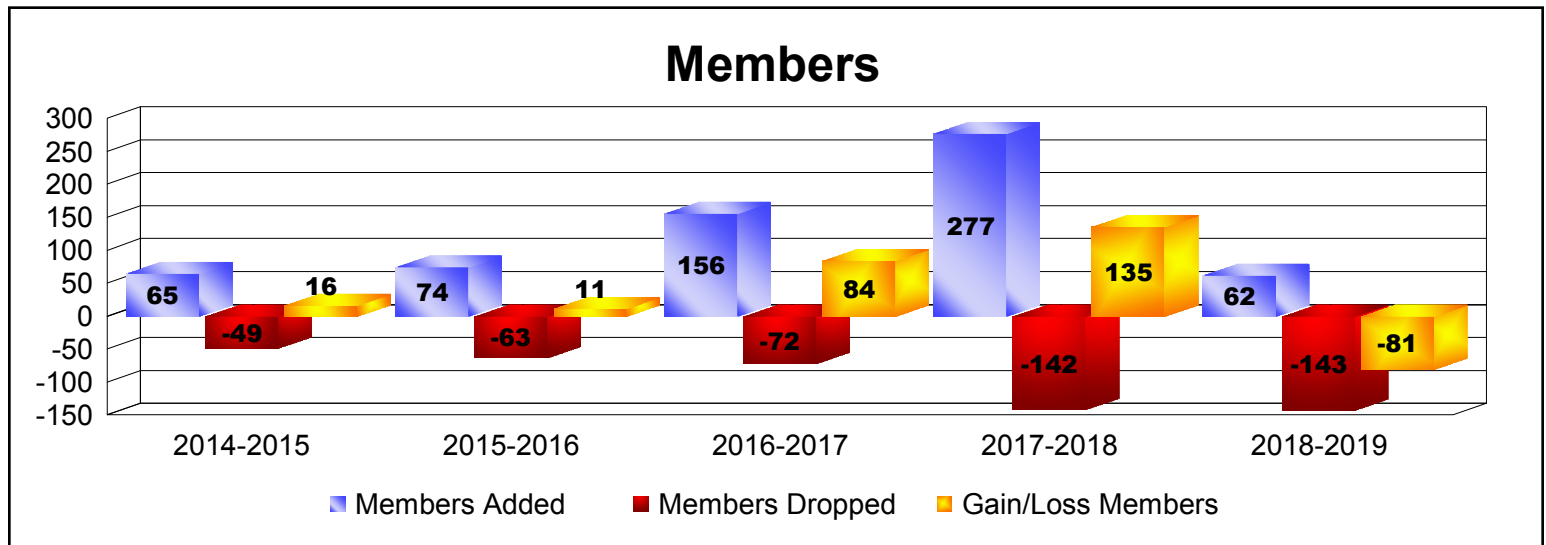

Year	New Clubs	Dropped Clubs	Gain/ Loss Clubs	New Members	Charter Members	Reinstate Members	Transfer Members	Total Member Added	Total Members Dropped	Gain/ Loss Members
2014-2015	0	-1	-1	63	0	1	1	65	-49	16
2015-2016	1	0	1	37	23	14	0	74	-63	11
2016-2017	0	0	0	150	1	3	2	156	-72	84
2017-2018	3	0	3	185	76	0	16	277	-142	135
2018-2019	0	0	0	53	2	3	4	62	-143	-81
Average	1	0	1	98	20	4	5	127	-94	33

Year	New Clubs	Dropped Clubs	Gain/ Loss Clubs	New Members	Charter Members	Reinstate Members	Transfer Members	Total Member Added	Total Members Dropped	Gain/ Loss Members
2014-2015	0	0	0	111	14	48	3	176	-109	67
2015-2016	1	0	1	82	21	4	0	107	-108	-1
2016-2017	1	0	1	138	29	6	10	183	-172	11
2017-2018	1	0	1	272	24	6	0	302	-88	214
2018-2019	2	-1	1	56	56	24	2	138	-319	-181
Average	1	0	1	132	29	18	3	181	-159	22