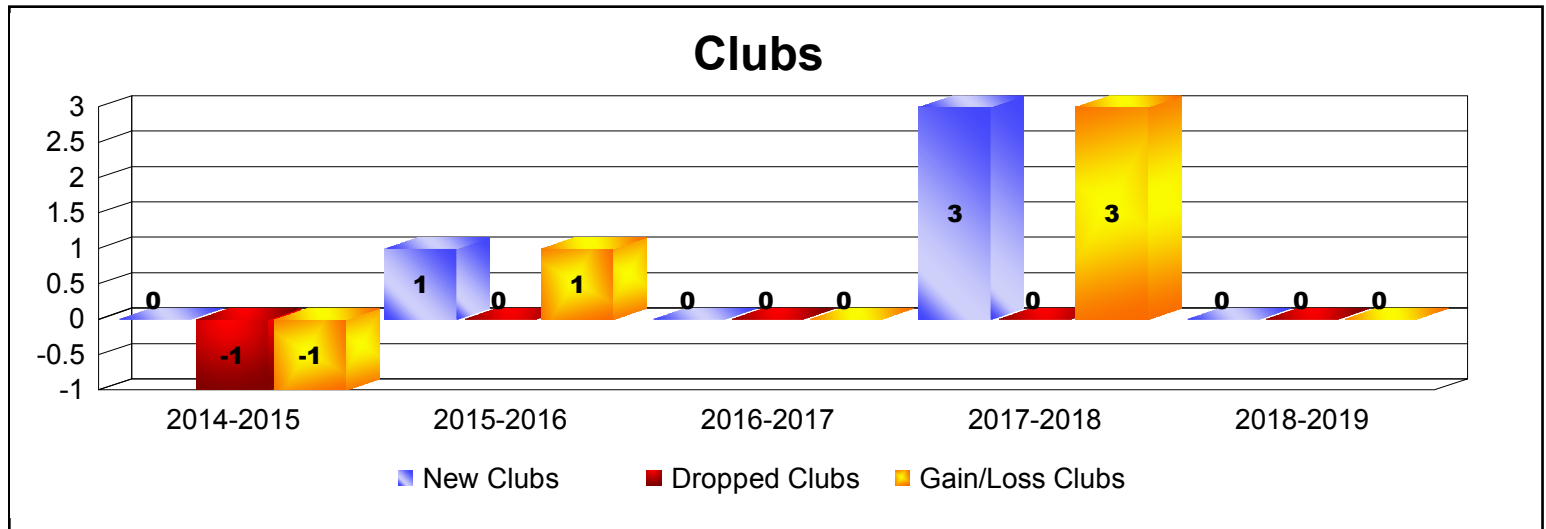

Year	New Clubs	Dropped Clubs	Gain/ Loss Clubs	New Members	Charter Members	Reinstate Members	Transfer Members	Total Member Added	Total Members Dropped	Gain/ Loss Members
2014-2015	0	-1	-1	63	0	1	1	65	-49	16
2015-2016	1	0	1	37	23	14	0	74	-63	11
2016-2017	0	0	0	150	1	3	2	156	-72	84
2017-2018	3	0	3	185	76	0	16	277	-142	135
2018-2019	0	0	0	53	2	3	4	62	-143	-81
Average	1	0	1	98	20	4	5	127	-94	33

Year	New Clubs	Dropped Clubs	Gain/ Loss Clubs	New Members	Charter Members	Reinstate Members	Transfer Members	Total Member Added	Total Members Dropped	Gain/ Loss Members
2014-2015	0	0	0	111	14	48	3	176	-109	67
2015-2016	1	0	1	82	21	4	0	107	-108	-1
2016-2017	1	0	1	138	29	6	10	183	-172	11
2017-2018	1	0	1	272	24	6	0	302	-88	214
2018-2019	2	-1	1	56	56	24	2	138	-319	-181
Average	1	0	1	132	29	18	3	181	-159	22