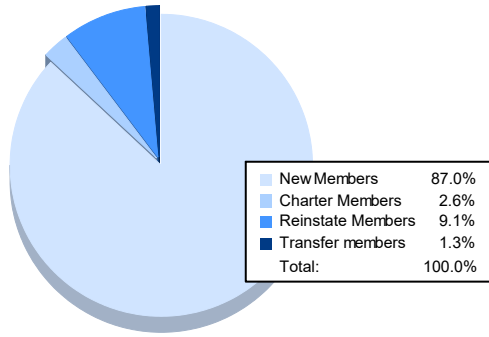

Year	New Clubs	Dropped Clubs	Gain/ Loss Clubs	New Members	Charter Members	Reinstate Members	Transfer Members	Total Member Added	Total Members Dropped	Gain/ Loss Members
2016-2017	1	0	1	100	71	4	1	176	84	92
2017-2018	1	0	1	135	75	4	7	221	204	17
2018-2019	1	0	1	103	24	3	6	136	162	-26
2019-2020	3	0	3	54	101	7	7	169	129	40
2020-2021	0	0	0	67	2	7	1	77	173	-96
<b>Average</b>	<b>1</b>	<b>0</b>	<b>1</b>	<b>92</b>	<b>55</b>	<b>5</b>	<b>4</b>	<b>156</b>	<b>150</b>	<b>5</b>

### Membership Composition June 2021 Cumulative