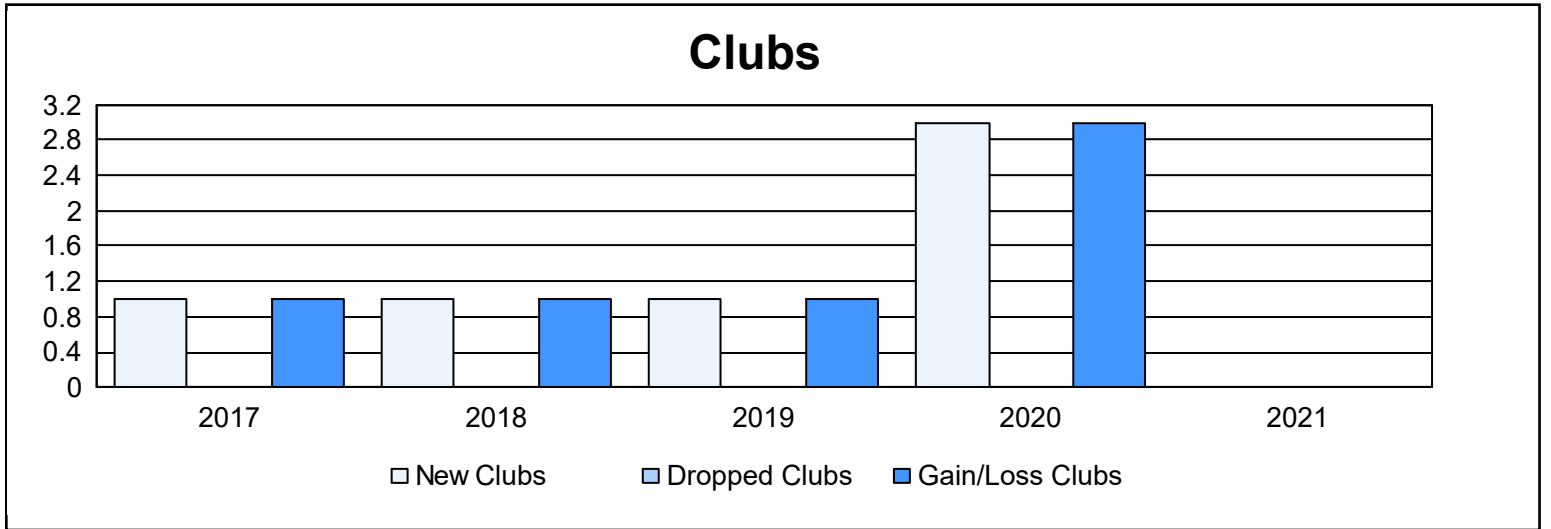

Year	New Clubs	Dropped Clubs	Gain/ Loss Clubs	New Members	Charter Members	Reinstate Members	Transfer Members	Total Member Added	Total Members Dropped	Gain/ Loss Members
2016-2017	1	0	1	100	71	4	1	176	84	92
2017-2018	1	0	1	135	75	4	7	221	204	17
2018-2019	1	0	1	103	24	3	6	136	162	-26
2019-2020	3	0	3	54	101	7	7	169	129	40
2020-2021	0	0	0	67	2	7	1	77	173	-96
<b>Average</b>	<b>1</b>	<b>0</b>	<b>1</b>	<b>92</b>	<b>55</b>	<b>5</b>	<b>4</b>	<b>156</b>	<b>150</b>	<b>5</b>

### Membership Composition June 2021 Cumulative