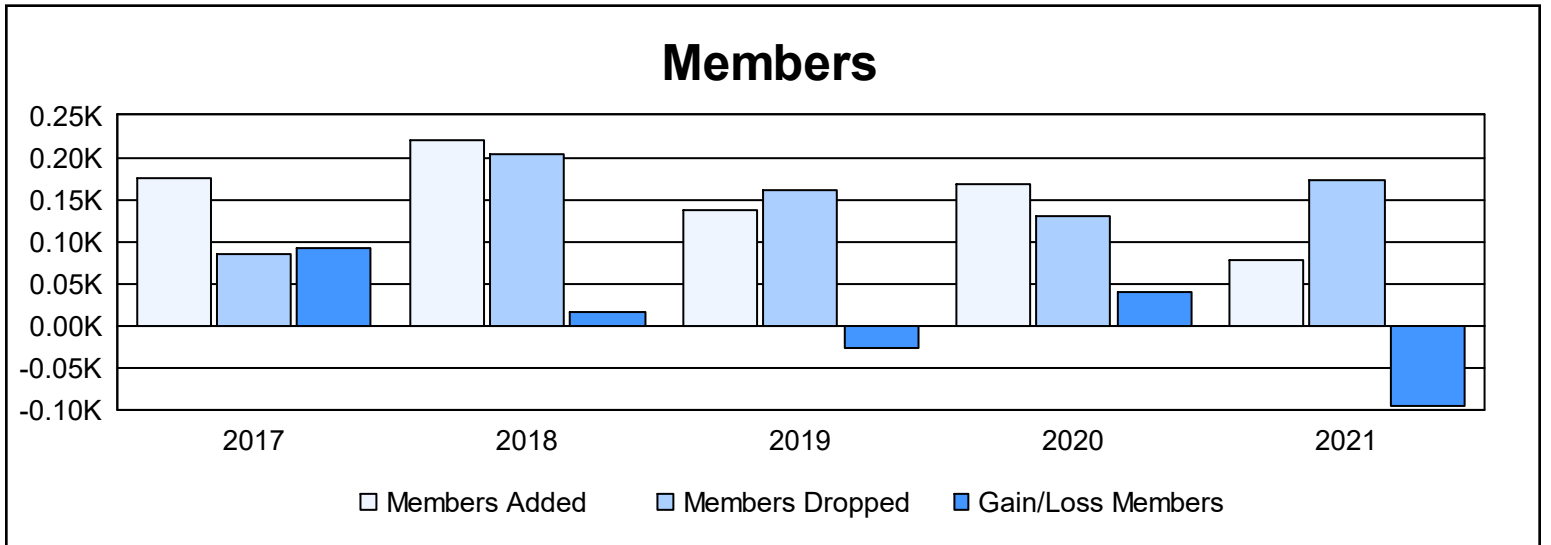

Year	New Clubs	Dropped Clubs	Gain/ Loss Clubs	New Members	Charter Members	Reinstate Members	Transfer Members	Total Member Added	Total Members Dropped	Gain/ Loss Members
2016-2017	1	0	1	100	71	4	1	176	84	92
2017-2018	1	0	1	135	75	4	7	221	204	17
2018-2019	1	0	1	103	24	3	6	136	162	-26
2019-2020	3	0	3	54	101	7	7	169	129	40
2020-2021	0	0	0	67	2	7	1	77	173	-96
<b>Average</b>	<b>1</b>	<b>0</b>	<b>1</b>	<b>92</b>	<b>55</b>	<b>5</b>	<b>4</b>	<b>156</b>	<b>150</b>	<b>5</b>

### Membership Composition June 2021 Cumulative