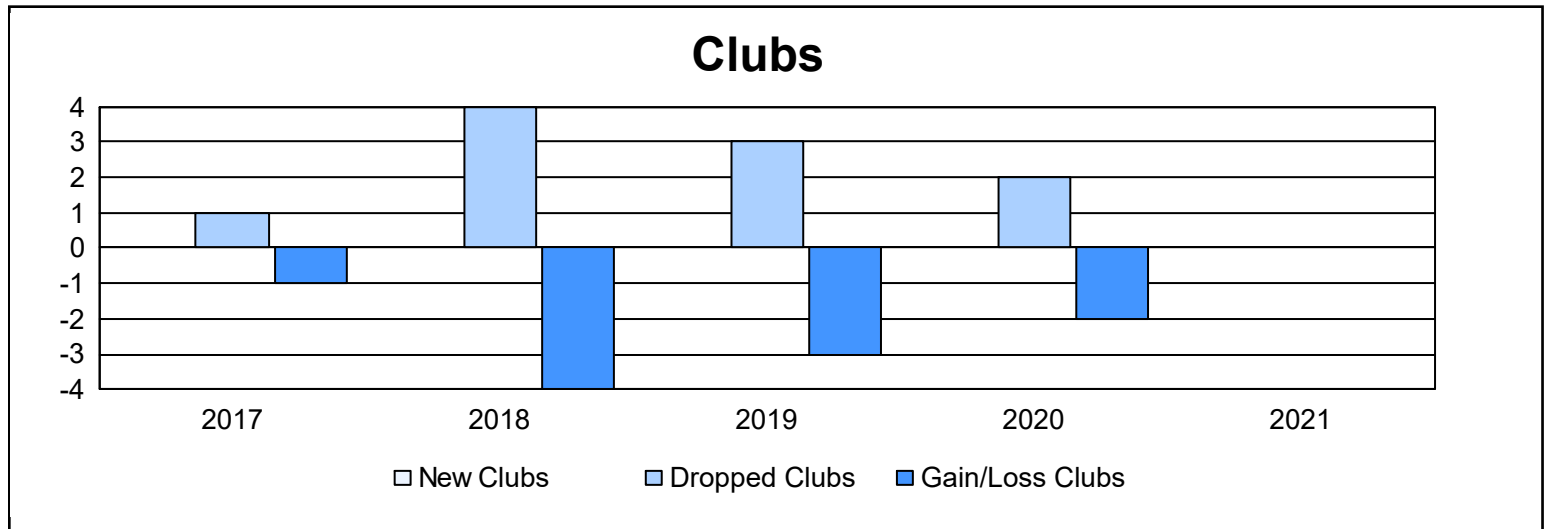

Year	New Clubs	Dropped Clubs	Gain/ Loss Clubs	New Members	Charter Members	Reinstate Members	Transfer Members	Total Member Added	Total Members Dropped	Gain/ Loss Members
2016-2017	0	1	-1	80	3	4	2	89	146	-57
2017-2018	0	4	-4	73	1	1	3	78	121	-43
2018-2019	0	3	-3	57	1	3	6	67	136	-69
2019-2020	0	2	-2	49	0	7	3	59	113	-54
2020-2021	0	0	0	30	0	8	2	40	80	-40
<b>Average</b>	<b>0</b>	<b>2</b>	<b>-2</b>	<b>58</b>	<b>1</b>	<b>5</b>	<b>3</b>	<b>67</b>	<b>119</b>	<b>-53</b>

### Membership Composition June 2021 Cumulative