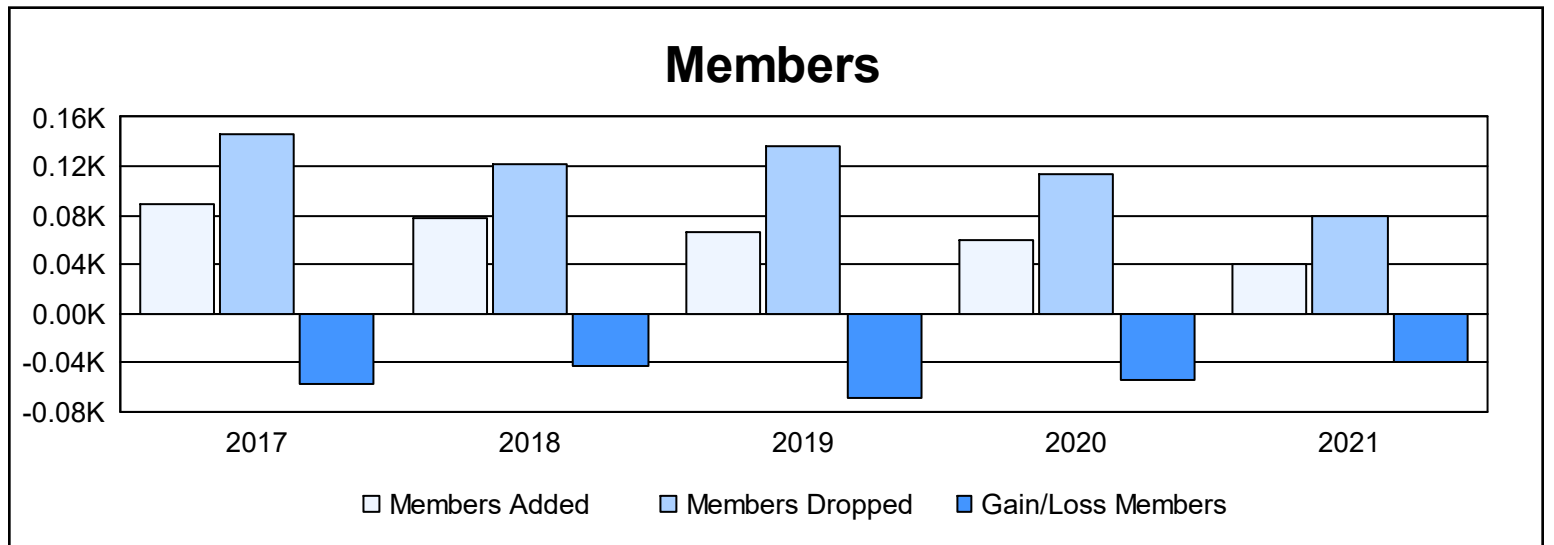

Year	New Clubs	Dropped Clubs	Gain/ Loss Clubs	New Members	Charter Members	Reinstate Members	Transfer Members	Total Member Added	Total Members Dropped	Gain/ Loss Members
2016-2017	0	1	-1	80	3	4	2	89	146	-57
2017-2018	0	4	-4	73	1	1	3	78	121	-43
2018-2019	0	3	-3	57	1	3	6	67	136	-69
2019-2020	0	2	-2	49	0	7	3	59	113	-54
2020-2021	0	0	0	30	0	8	2	40	80	-40
<b>Average</b>	<b>0</b>	<b>2</b>	<b>-2</b>	<b>58</b>	<b>1</b>	<b>5</b>	<b>3</b>	<b>67</b>	<b>119</b>	<b>-53</b>

### Membership Composition June 2021 Cumulative