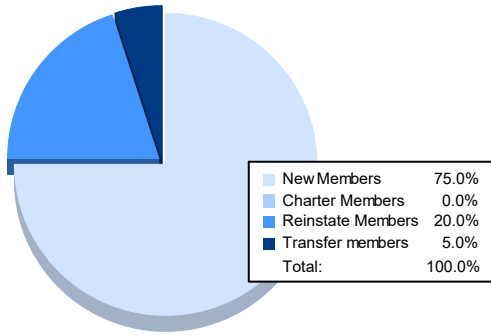

Year	New Clubs	Dropped Clubs	Gain/ Loss Clubs	New Members	Charter Members	Reinstate Members	Transfer Members	Total Member Added	Total Members Dropped	Gain/ Loss Members
2016-2017	0	1	-1	80	3	4	2	89	146	-57
2017-2018	0	4	-4	73	1	1	3	78	121	-43
2018-2019	0	3	-3	57	1	3	6	67	136	-69
2019-2020	0	2	-2	49	0	7	3	59	113	-54
2020-2021	0	0	0	30	0	8	2	40	80	-40
<b>Average</b>	<b>0</b>	<b>2</b>	<b>-2</b>	<b>58</b>	<b>1</b>	<b>5</b>	<b>3</b>	<b>67</b>	<b>119</b>	<b>-53</b>

### Membership Composition June 2021 Cumulative